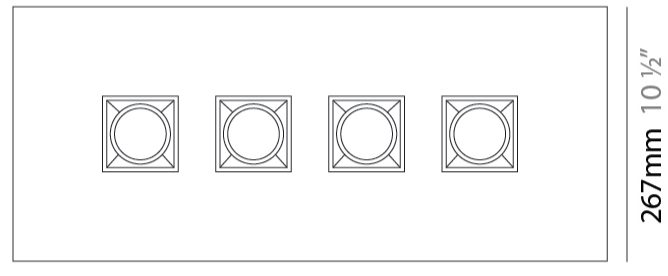

PROJECT	_____
TYPE	_____
SPECIFIER	_____
QUANTITY	_____
DATE	_____

POLIFEMO 4 LIGHT LINEAR SURFACE

D92022-

base number   Finish
Options

1. To build a product code in our configurator select the specify button on the base model # product page
2. To build a manual product code on this datasheet choose from the options listed below in blue font and add the suffix to the base model #

GENERAL

Series: Polifemo
Subseries: Polifemo 4 Light Linear
Brand: Milan
Division: Design
Mounting Type: Surface
Mounting Location: Ceiling
Subcategory: Downlight

PHYSICAL

Shape: Rectangle
Length (mm): 630
Length (in): 24 ¹³/₁₆
Width (mm): 270
Width (in): 10 ⁵/₈
Height (mm): 76
Height (in): 3
Light Distribution: Direct
Weight (kg): 3.27
Weight (lbs): 7.21
[Fixture Finish: GRY / WHI](#)
Fixture Material: Metal

ELECTRICAL

Number of Lamps: 4
Lamp Type: LED Retrofit
Lamp Shape: MR16
Bulb Included: Bulb Not Included
Max. Wattage Per Lamp (W): 4
Lamp Base: GU10
Input Voltage (V): 120

LED

OPTICAL

RATINGS AND CERTIFICATIONS

Certified By: Certified for North American Standards
IP rating: IP20

630mm 24 ¹³/₁₆"