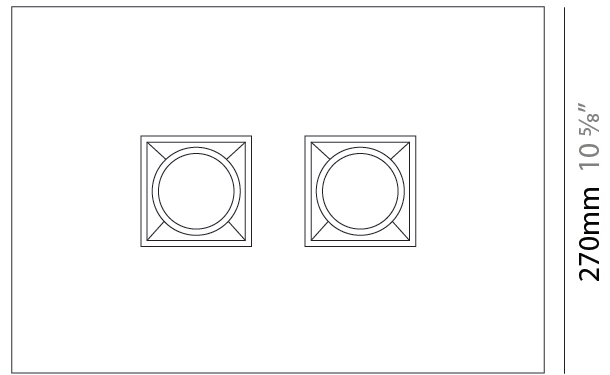

GENERAL

Series: Polifemo
Subseries: Polifemo Double Light
Brand: Milan
Division: Design
Mounting Type: Surface
Mounting Location: Ceiling
Subcategory: Downlight

PHYSICAL

Shape: Rectangle
Length (mm): 390
Length (in): 15 ³/₈
Width (mm): 270
Width (in): 10 ⁵/₈
Height (mm): 76
Height (in): 3
Light Distribution: Direct
Weight (kg): 2.45
Weight (lbs): 5.4
[Fixture Finish: GRY / WHI](#)
Fixture Material: Metal

Certified By: Certified for North American Standards
IP rating: IP20

390mm 15 ³/₈"

PROJECT	_____
TYPE	_____
SPECIFIER	_____
QUANTITY	_____
DATE	_____

POLIFEMO 4 LIGHT LINEAR SURFACE

D92022-

base number Finish
Options

GENERAL

Series: Polifemo
Subseries: Polifemo 4 Light Linear
Brand: Milan
Division: Design
Mounting Type: Surface
Mounting Location: Ceiling
Subcategory: Downlight

PHYSICAL

Shape: Rectangle
Length (mm): 630
Length (in): 24 ¹³/₁₆
Width (mm): 270
Width (in): 10 ⁵/₈
Height (mm): 76
Height (in): 3
Light Distribution: Direct
Weight (kg): 3.27
Weight (lbs): 7.21
[Fixture Finish: GRY / WHI](#)
Fixture Material: Metal

GENERAL

Series: Polifemo
 Subseries: Polifemo 5 Light Linear
 Brand: Milan
 Division: Design
 Mounting Type: Surface
 Mounting Location: Ceiling
 Subcategory: Downlight

PHYSICAL

Shape: Rectangle
 Length (mm): 1000
 Length (in): 39 ³/₈
 Width (mm): 270
 Width (in): 10 ⁵/₈
 Height (mm): 76
 Height (in): 3
 Light Distribution: Direct
 Weight (kg): 5.72
 Weight (lbs): 12.61
 Fixture Finish: GRY / WHI
 Fixture Material: Metal