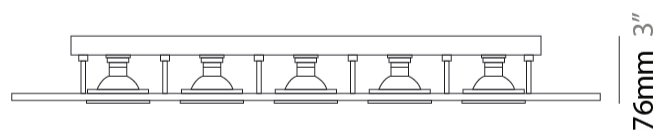

PROJECT	
TYPE	
SPECIFIER	
QUANTITY	
DATE	

POLIFEMO 5 LIGHT LINEAR SURFACE

D92032-

base number   Finish
Options

1. To build a product code in our configurator select the specify button on the base model # product page
2. To build a manual product code on this datasheet choose from the options listed below in blue font and add the suffix to the base model #

GENERAL

Series: Polifemo
Subseries: Polifemo 5 Light Linear
Brand: Milan
Division: Design
Mounting Type: Surface
Mounting Location: Ceiling
Subcategory: Downlight

PHYSICAL

Shape: Rectangle
Length (mm): 1000
Length (in): 39 ³/₈
Width (mm): 270
Width (in): 10 ⁵/₈
Height (mm): 76
Height (in): 3
Light Distribution: Direct
Weight (kg): 5.72
Weight (lbs): 12.61
Fixture Finish: GRY / WHI
Fixture Material: Metal

ELECTRICAL

Number of Lamps: 4
Lamp Type: LED Retrofit
Lamp Shape: MR16
Bulb Included: Bulb Not Included
Max. Wattage Per Lamp (W): 4
Lamp Base: GU10
Input Voltage (V): 120

LED

OPTICAL

RATINGS AND CERTIFICATIONS

Certified By: Certified for North American Standards
IP rating: IP20