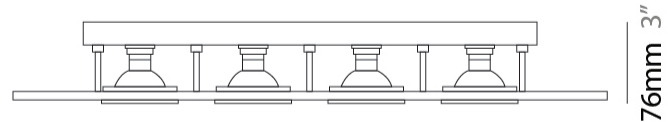

PROJECT	_____
TYPE	_____
SPECIFIER	_____
QUANTITY	_____
DATE	_____

POLIFEMO 4 LIGHT LINEAR SURFACE

D92022-

base number   Finish
Options

1. To build a product code in our configurator select the specify button on the base model # product page
2. To build a manual product code on this datasheet choose from the options listed below in blue font and add the suffix to the base model #

GENERAL

Series: Polifemo
Subseries: Polifemo 4 Light Linear
Brand: Milan
Division: Design
Mounting Type: Surface
Mounting Location: Ceiling
Subcategory: Downlight

PHYSICAL

Shape: Rectangle
Length (mm): 630
Length (in): 24 ¹³/₁₆
Width (mm): 270
Width (in): 10 ⁵/₈
Height (mm): 76
Height (in): 3
Light Distribution: Direct
Weight (kg): 3.27
Weight (lbs): 7.21
[Fixture Finish: GRY / WHI](#)
Fixture Material: Metal

ELECTRICAL

Number of Lamps: 4
Lamp Type: LED Retrofit
Lamp Shape: MR16
Bulb Included: Bulb Not Included
Max. Wattage Per Lamp (W): 4
Lamp Base: GU10
Input Voltage (V): 120

LED

OPTICAL

RATINGS AND CERTIFICATIONS

Certified By: Certified for North American Standards
IP rating: IP20

630mm 24 ¹³/₁₆"