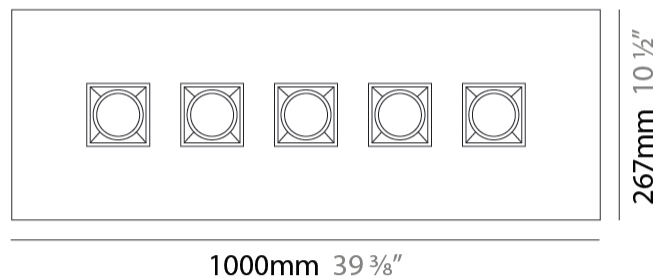

PROJECT	
TYPE	
SPECIFIER	
QUANTITY	
DATE	

POLIFEMO 5 LIGHT LINEAR SURFACE

D92032-

base number   Finish
Options

1. To build a product code in our configurator select the specify button on the base model # product page
2. To build a manual product code on this datasheet choose from the options listed below in blue font and add the suffix to the base model #

GENERAL

Series: Polifemo
Subseries: Polifemo 5 Light Linear
Brand: Milan
Division: Design
Mounting Type: Surface
Mounting Location: Ceiling
Subcategory: Downlight

PHYSICAL

Shape: Rectangle
Length (mm): 1000
Length (in): 39 ³/₈
Width (mm): 270
Width (in): 10 ⁵/₈
Height (mm): 76
Height (in): 3
Light Distribution: Direct
Weight (kg): 5.72
Weight (lbs): 12.61
Fixture Finish: GRY / WHI
Fixture Material: Metal

ELECTRICAL

Number of Lamps: 4
Lamp Type: LED Retrofit
Lamp Shape: MR16
Bulb Included: Bulb Not Included
Max. Wattage Per Lamp (W): 4
Lamp Base: GU10
Input Voltage (V): 120

LED

OPTICAL

RATINGS AND CERTIFICATIONS

Certified By: Certified for North American Standards
IP rating: IP20