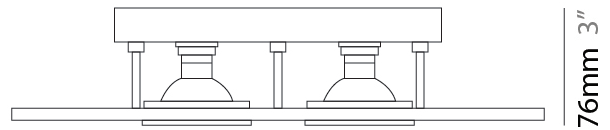

PROJECT	_____
TYPE	_____
SPECIFIER	_____
QUANTITY	_____
DATE	_____

POLIFEMO DOUBLE LIGHT SURFACE

D92021-

base number   Finish
Options

1. To build a product code in our configurator select the specify button on the base model # product page
2. To build a manual product code on this datasheet choose from the options listed below in blue font and add the suffix to the base model #

GENERAL

Series: Polifemo
Subseries: Polifemo Double Light
Brand: Milan
Division: Design
Mounting Type: Surface
Mounting Location: Ceiling
Subcategory: Downlight

PHYSICAL

Shape: Rectangle
Length (mm): 390
Length (in): 15 ³/₈
Width (mm): 270
Width (in): 10 ⁵/₈
Height (mm): 76
Height (in): 3
Light Distribution: Direct
Weight (kg): 2.45
Weight (lbs): 5.4
[Fixture Finish: GRY / WHI](#)
Fixture Material: Metal

ELECTRICAL

Number of Lamps: 2
Lamp Type: LED Retrofit
Lamp Shape: MR16
Bulb Included: Bulb Not Included
Max. Wattage Per Lamp (W): 4
Lamp Base: GU10
Input Voltage (V): 120

LED

OPTICAL

RATINGS AND CERTIFICATIONS

Certified By: Certified for North American Standards
IP rating: IP20

390mm 15 ³/₈"