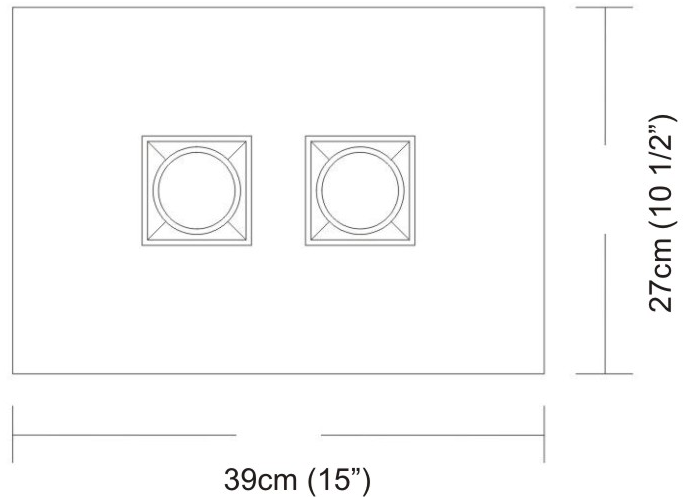

PROJECT	_____
TYPE	_____
SPECIFIER	_____
QUANTITY	_____
DATE	_____

POLIFEMO DOUBLE LIGHT SURFACE

D92021-

base number   Finish
Options

1. To build a product code in our configurator select the specify button on the base model # product page
2. To build a manual product code on this datasheet choose from the options listed below in blue font and add the suffix to the base model #

GENERAL

Series: Polifemo
Subseries: Polifemo Double Light
Partner: Milan
Division: Design
Installation: Surface
Product Type: Downlight
Mounting Location: Ceiling
Light Distribution: Direct

PHYSICAL

Aperture Sizes - Downlights: 2"
Shape: Rectangle
Length (mm): 390
Length (in): 15 ³/₈"
Width (mm): 270
Width (in): 10 ⁵/₈"
Height (mm): 76
Height (in): 3
Weight (kg): 2.45
Weight (lbs): 5.4
Fixture Finish: GRY / WHI
Fixture Material: Metal

ELECTRICAL

Number of Lamps: 2
Lamp Type: LED Retrofit
Lamp Shape: MR16
Bulb Included: Bulb Not Included
Max. Wattage Per Lamp (W): 4
Lamp Base: GU10
Input Voltage (V): 120

LED

OPTICAL

RATINGS AND CERTIFICATIONS

Certified By: Certified for North American Standards
IP rating: IP20