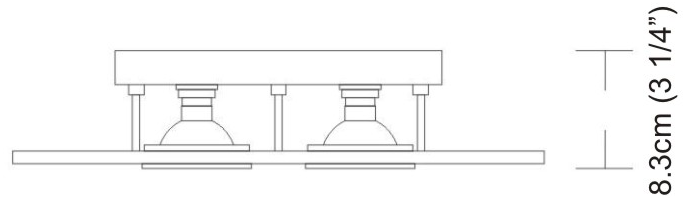

PROJECT	_____
TYPE	_____
SPECIFIER	_____
QUANTITY	_____
DATE	_____

POLIFEMO DOUBLE LIGHT SURFACE

D92021-

base number   Finish
Options

1. To build a product code in our configurator select the specify button on the base model # product page
2. To build a manual product code on this datasheet choose from the options listed below in blue font and add the suffix to the base model #

GENERAL

Series: Polifemo
Subseries: Polifemo Double Light
Partner: Milan
Division: Design
Installation: Surface
Product Type: Downlight
Mounting Location: Ceiling
Light Distribution: Direct

PHYSICAL

Aperture Sizes - Downlights: 2"
Shape: Rectangle
Length (mm): 390
Length (in): 15 ³/₈"
Width (mm): 270
Width (in): 10 ⁵/₈"
Height (mm): 76
Height (in): 3
Weight (kg): 2.45
Weight (lbs): 5.4
Fixture Finish: GRY / WHI
Fixture Material: Metal

ELECTRICAL

Number of Lamps: 2
Lamp Type: LED Retrofit
Lamp Shape: MR16
Bulb Included: Bulb Not Included
Max. Wattage Per Lamp (W): 4
Lamp Base: GU10
Input Voltage (V): 120

LED

OPTICAL

RATINGS AND CERTIFICATIONS

Certified By: Certified for North American Standards
IP rating: IP20