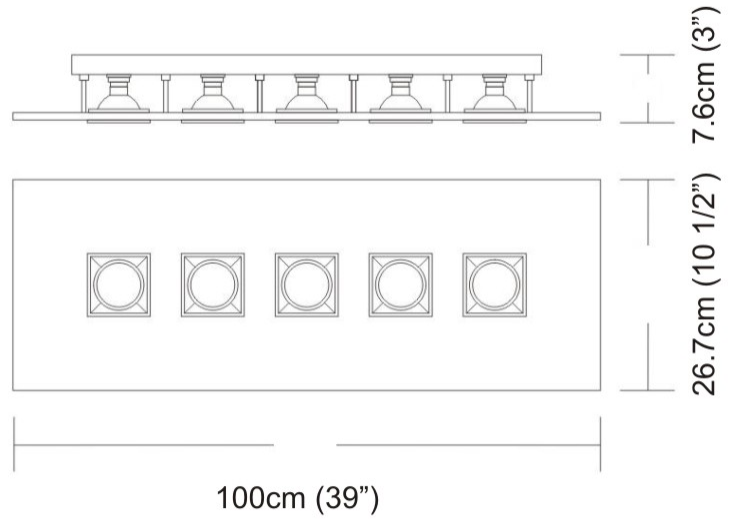

PROJECT	_____
TYPE	_____
SPECIFIER	_____
QUANTITY	_____
DATE	_____

POLIFEMO 5 LIGHT LINEAR SURFACE

D92032-

base number   Finish
Options

1. To build a product code in our configurator select the specify button on the base model # product page
2. To build a manual product code on this datasheet choose from the options listed below in blue font and add the suffix to the base model #

GENERAL

Series: Polifemo
Subseries: Polifemo 5 Light Linear
Partner: Milan
Division: Design
Installation: Surface
Product Type: Downlight
Mounting Location: Ceiling
Light Distribution: Direct

PHYSICAL

Aperture Sizes - Downlights: 2"
Shape: Rectangle
Length (mm): 1000
Length (in): 39 ⁷/₈
Width (mm): 270
Width (in): 10 ⁵/₈
Height (mm): 76
Height (in): 3
Weight (kg): 5.72
Weight (lbs): 12.61
Fixture Finish: [GRY / WHI](#)
Fixture Material: Metal

ELECTRICAL

Number of Lamps: 4
Lamp Type: LED Retrofit
Lamp Shape: MR16
Bulb Included: Bulb Not Included
Max. Wattage Per Lamp (W): 4
Lamp Base: GU10
Input Voltage (V): 120

LED

OPTICAL

RATINGS AND CERTIFICATIONS

Certified By: Certified for North American Standards
IP rating: IP20