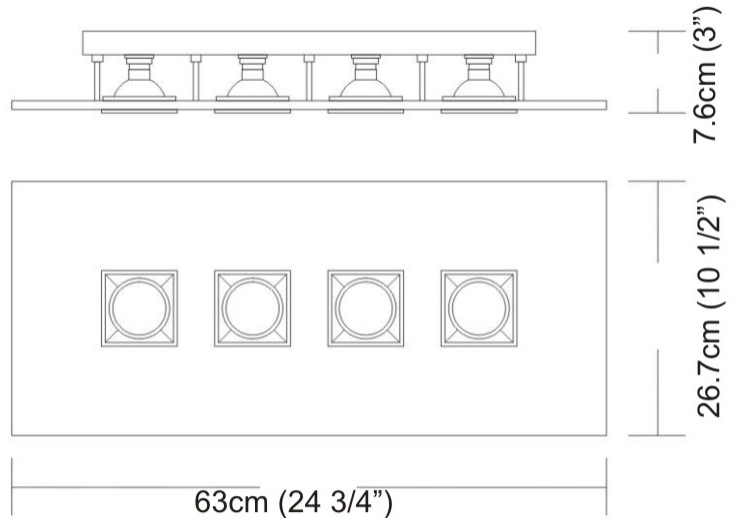

PROJECT	_____
TYPE	_____
SPECIFIER	_____
QUANTITY	_____
DATE	_____

POLIFEMO 4 LIGHT LINEAR SURFACE

D92022-

base number   Finish
Options

1. To build a product code in our configurator select the specify button on the base model # product page
2. To build a manual product code on this datasheet choose from the options listed below in blue font and add the suffix to the base model #

GENERAL

Series: Polifemo
Subseries: Polifemo 4 Light Linear
Partner: Milan
Division: Design
Installation: Surface
Product Type: Downlight
Mounting Location: Ceiling
Light Distribution: Direct

PHYSICAL

Aperture Sizes - Downlights: 2"
Shape: Rectangle
Length (mm): 630
Length (in): 24 ¹³/₁₆
Width (mm): 270
Width (in): 10 ⁵/₈
Height (mm): 76
Height (in): 3
Weight (kg): 3.27
Weight (lbs): 7.21
Fixture Finish: GRY / WHI
Fixture Material: Metal

ELECTRICAL

Number of Lamps: 4
Lamp Type: LED Retrofit
Lamp Shape: MR16
Bulb Included: Bulb Not Included
Max. Wattage Per Lamp (W): 4
Lamp Base: GU10
Input Voltage (V): 120

LED

OPTICAL

RATINGS AND CERTIFICATIONS

Certified By: Certified for North American Standards
IP rating: IP20