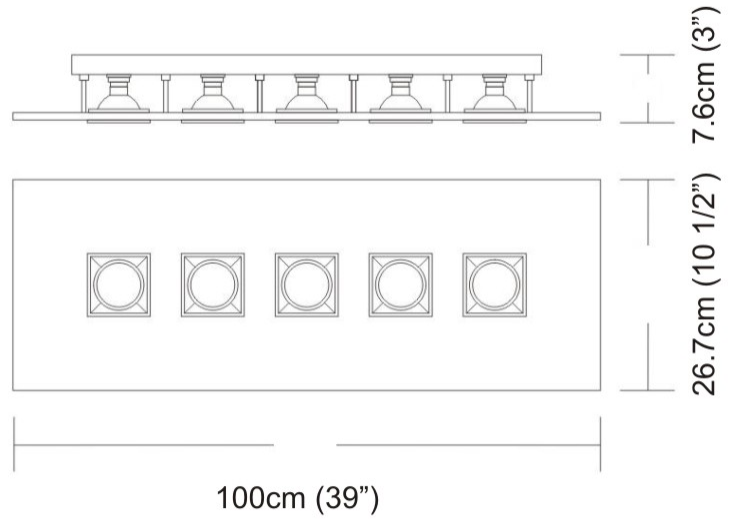

PROJECT	
TYPE	
SPECIFIER	
QUANTITY	
DATE	

POLIFEMO 5 LIGHT LINEAR SURFACE

D92032-

base number   Finish
Options

1. To build a product code in our configurator select the specify button on the base model # product page
2. To build a manual product code on this datasheet choose from the options listed below in blue font and add the suffix to the base model #

GENERAL

Series: Polifemo
Subseries: Polifemo 5 Light Linear
Partner: Milan
Division: Design
Installation: Surface
Product Type: Downlight
Mounting Location: Ceiling
Light Distribution: Direct

PHYSICAL

Aperture Sizes - Downlights: 2"
Shape: Rectangle
Length (mm): 1000
Length (in): 39 ⁷/₈
Width (mm): 270
Width (in): 10 ⁵/₈
Height (mm): 76
Height (in): 3
Weight (kg): 5.72
Weight (lbs): 12.61
Fixture Finish: [GRY / WHI](#)
Fixture Material: Metal

ELECTRICAL

Number of Lamps: 4
Lamp Type: LED Retrofit
Lamp Shape: MR16
Bulb Included: Bulb Not Included
Max. Wattage Per Lamp (W): 4
Lamp Base: GU10
Input Voltage (V): 120

LED

OPTICAL

RATINGS AND CERTIFICATIONS

Certified By: Certified for North American Standards
IP rating: IP20