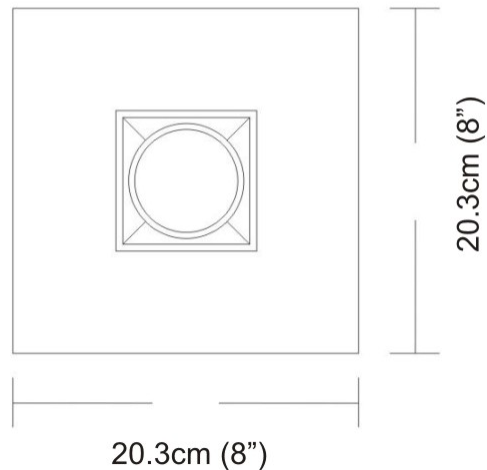

PROJECT	_____
TYPE	_____
SPECIFIER	_____
QUANTITY	_____
DATE	_____

POLIFEMO SINGLE LIGHT SURFACE

D92051-

base number   Finish
Options

1. To build a product code in our configurator select the specify button on the base model # product page
2. To build a manual product code on this datasheet choose from the options listed below in blue font and add the suffix to the base model #

GENERAL

Series: Polifemo
Subseries: Polifemo Single Light
Partner: Milan
Division: Design
Installation: Surface
Product Type: Downlight
Mounting Location: Ceiling
Light Distribution: Direct

PHYSICAL

Aperture Sizes - Downlights: 2"
Shape: Square
Length (mm): 200
Length (in): 7 7/8
Width (mm): 200
Width (in): 7 7/8
Height (mm): 76
Height (in): 3
Weight (kg): 1.63
Weight (lbs): 3.59
Fixture Finish: GRY / WHI
Fixture Material: Metal

ELECTRICAL

Number of Lamps: 1
Lamp Type: LED Retrofit
Lamp Shape: MR16
Bulb Included: Bulb Not Included
Max. Wattage Per Lamp (W): 4
Lamp Base: GU10
Input Voltage (V): 120

LED

OPTICAL

RATINGS AND CERTIFICATIONS

Certified By: Certified for North American Standards