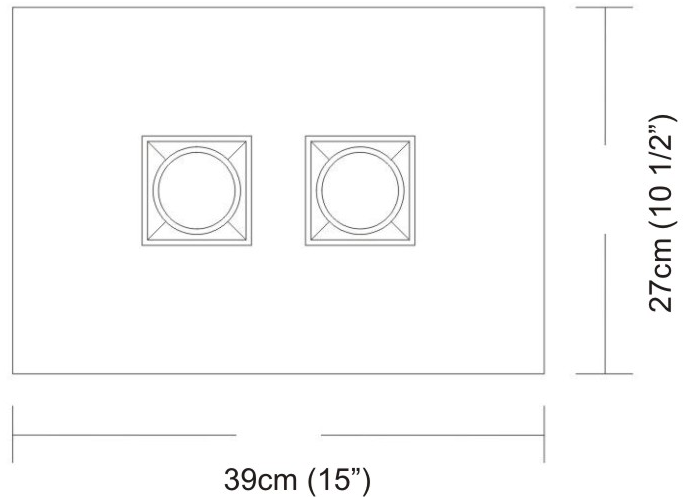

PROJECT	
TYPE	
SPECIFIER	
QUANTITY	
DATE	

POLIFEMO DOUBLE LIGHT SURFACE

D92021-

base number   Finish
Options

1. To build a product code in our configurator select the specify button on the base model # product page
2. To build a manual product code on this datasheet choose from the options listed below in blue font and add the suffix to the base model #

GENERAL

Series: Polifemo
Subseries: Polifemo Double Light
Partner: Milan
Division: Design
Installation: Surface
Product Type: Downlight
Mounting Location: Ceiling
Light Distribution: Direct

PHYSICAL

Aperture Sizes - Downlights: 2"
Shape: Rectangle
Length (mm): 390
Length (in): 15 ³/₈"
Width (mm): 270
Width (in): 10 ⁵/₈"
Height (mm): 76
Height (in): 3
Weight (kg): 2.45
Weight (lbs): 5.4
Fixture Finish: GRY / WHI
Fixture Material: Metal

ELECTRICAL

Number of Lamps: 2
Lamp Type: LED Retrofit
Lamp Shape: MR16
Bulb Included: Bulb Not Included
Max. Wattage Per Lamp (W): 4
Lamp Base: GU10
Input Voltage (V): 120

LED

OPTICAL

RATINGS AND CERTIFICATIONS

Certified By: Certified for North American Standards
IP rating: IP20