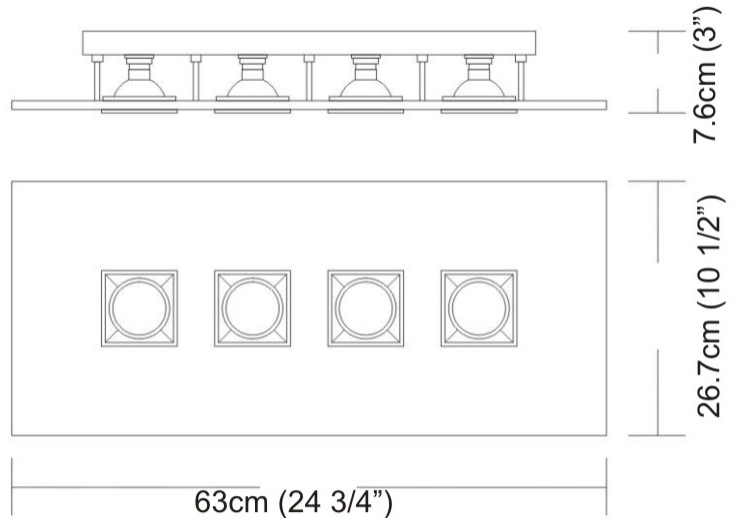

PROJECT	_____
TYPE	_____
SPECIFIER	_____
QUANTITY	_____
DATE	_____

POLIFEMO 4 LIGHT LINEAR SURFACE

D92022-

base number   Finish
Options

1. To build a product code in our configurator select the specify button on the base model # product page
2. To build a manual product code on this datasheet choose from the options listed below in blue font and add the suffix to the base model #

GENERAL

Series: Polifemo
Subseries: Polifemo 4 Light Linear
Partner: Milan
Division: Design
Installation: Surface
Product Type: Downlight
Mounting Location: Ceiling
Light Distribution: Direct

PHYSICAL

Aperture Sizes - Downlights: 2"
Shape: Rectangle
Length (mm): 630
Length (in): 24 ¹³/₁₆
Width (mm): 270
Width (in): 10 ⁵/₈
Height (mm): 76
Height (in): 3
Weight (kg): 3.27
Weight (lbs): 7.21
[Fixture Finish: GRY / WHI](#)
Fixture Material: Metal

ELECTRICAL

Number of Lamps: 4
Lamp Type: LED Retrofit
Lamp Shape: MR16
Bulb Included: Bulb Not Included
Max. Wattage Per Lamp (W): 4
Lamp Base: GU10
Input Voltage (V): 120

LED

OPTICAL

RATINGS AND CERTIFICATIONS

Certified By: Certified for North American Standards
IP rating: IP20