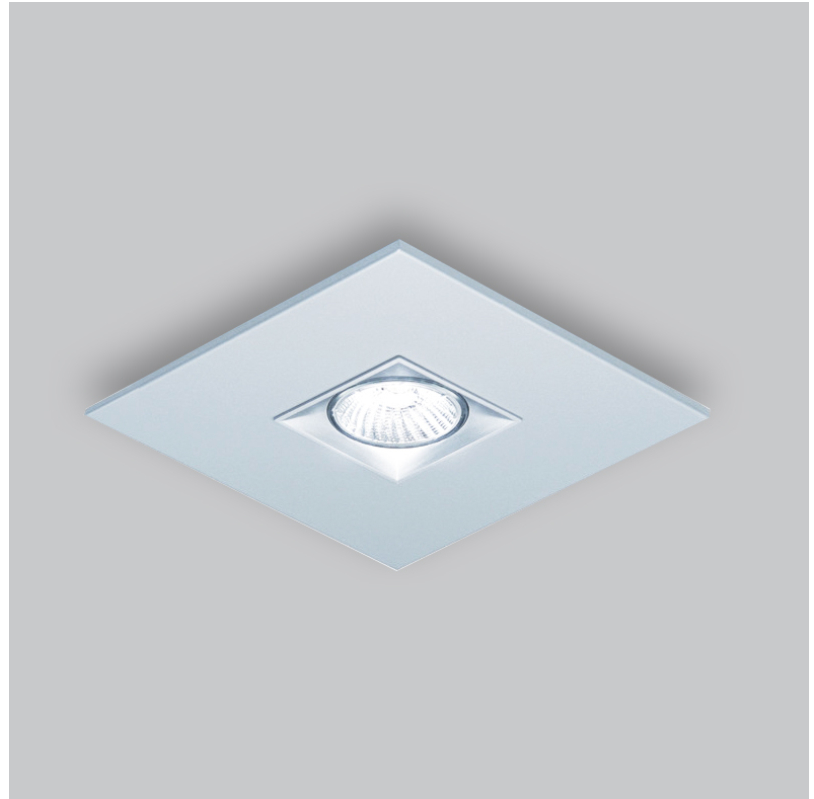

PROJECT	_____
TYPE	_____
SPECIFIER	_____
QUANTITY	_____
DATE	_____

POLIFEMO SINGLE LIGHT SURFACE

D92051-

base number   Finish
Options

1. To build a product code in our configurator select the specify button on the base model # product page
2. To build a manual product code on this datasheet choose from the options listed below in blue font and add the suffix to the base model #

GENERAL

Series: Polifemo
Subseries: Polifemo Single Light
Partner: Milan
Division: Design
Installation: Surface
Product Type: Downlight
Mounting Location: Ceiling
Light Distribution: Direct

PHYSICAL

Aperture Sizes - Downlights: 2"
Shape: Square
Length (mm): 200
Length (in): 7 7/8
Width (mm): 200
Width (in): 7 7/8
Height (mm): 76
Height (in): 3
Weight (kg): 1.63
Weight (lbs): 3.59
Fixture Finish: GRY / WHI
Fixture Material: Metal

ELECTRICAL

Number of Lamps: 1
Lamp Type: LED Retrofit
Lamp Shape: MR16
Bulb Included: Bulb Not Included
Max. Wattage Per Lamp (W): 4
Lamp Base: GU10
Input Voltage (V): 120

LED

OPTICAL

RATINGS AND CERTIFICATIONS

Certified By: Certified for North American Standards