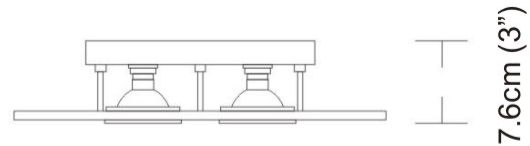

PROJECT	_____
TYPE	_____
SPECIFIER	_____
QUANTITY	_____
DATE	_____

POLIFEMO 4 LIGHT SQUARE SURFACE

D92023-

base number   Finish
Options

1. To build a product code in our configurator select the specify button on the base model # product page
2. To build a manual product code on this datasheet choose from the options listed below in blue font and add the suffix to the base model #

GENERAL

Series: Polifemo
Subseries: Polifemo 4 Light Square
Partner: Milan
Division: Design
Installation: Surface
Product Type: Downlight
Mounting Location: Ceiling
Light Distribution: Direct

PHYSICAL

Aperture Sizes - Downlights: 2"
Shape: Square
Length (mm): 450
Length (in): 17 ¹¹/₁₆
Width (mm): 450
Width (in): 17 ¹¹/₁₆
Height (mm): 76
Height (in): 3
Weight (kg): 4.09
Weight (lbs): 9.02
[Fixture Finish: GRY / WHI](#)
Fixture Material: Metal

ELECTRICAL

Number of Lamps: 4
Lamp Type: LED Retrofit
Lamp Shape: MR16
Bulb Included: Bulb Not Included
Max. Wattage Per Lamp (W): 4
Lamp Base: GU10
Input Voltage (V): 120

LED

OPTICAL

RATINGS AND CERTIFICATIONS

Certified By: Certified for North American Standards
IP rating: IP20