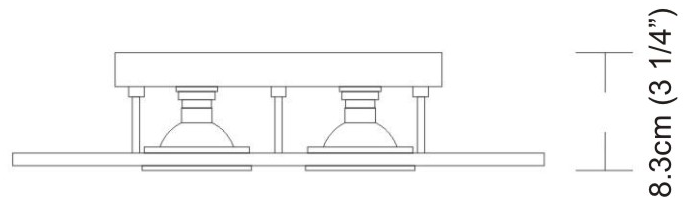

PROJECT	
TYPE	
SPECIFIER	
QUANTITY	
DATE	

POLIFEMO DOUBLE LIGHT SURFACE

D92021-

base number   Finish
Options

1. To build a product code in our configurator select the specify button on the base model # product page
2. To build a manual product code on this datasheet choose from the options listed below in blue font and add the suffix to the base model #

GENERAL

Series: Polifemo
Subseries: Polifemo Double Light
Partner: Milan
Division: Design
Installation: Surface
Product Type: Downlight
Mounting Location: Ceiling
Light Distribution: Direct

PHYSICAL

Aperture Sizes - Downlights: 2"
Shape: Rectangle
Length (mm): 390
Length (in): 15 ³/₈"
Width (mm): 270
Width (in): 10 ⁵/₈"
Height (mm): 76
Height (in): 3
Weight (kg): 2.45
Weight (lbs): 5.4
Fixture Finish: GRY / WHI
Fixture Material: Metal

ELECTRICAL

Number of Lamps: 2
Lamp Type: LED Retrofit
Lamp Shape: MR16
Bulb Included: Bulb Not Included
Max. Wattage Per Lamp (W): 4
Lamp Base: GU10
Input Voltage (V): 120

LED

OPTICAL

RATINGS AND CERTIFICATIONS

Certified By: Certified for North American Standards
IP rating: IP20