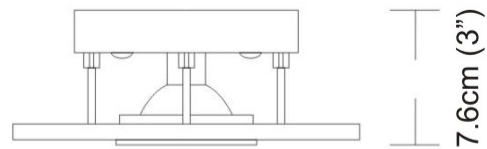

PROJECT	_____
TYPE	_____
SPECIFIER	_____
QUANTITY	_____
DATE	_____

POLIFEMO SINGLE LIGHT SURFACE

D92051-

base number   Finish
Options

1. To build a product code in our configurator select the specify button on the base model # product page
2. To build a manual product code on this datasheet choose from the options listed below in blue font and add the suffix to the base model #

GENERAL

Series: Polifemo
Subseries: Polifemo Single Light
Partner: Milan
Division: Design
Installation: Surface
Product Type: Downlight
Mounting Location: Ceiling
Light Distribution: Direct

PHYSICAL

Aperture Sizes - Downlights: 2"
Shape: Square
Length (mm): 200
Length (in): 7 7/8
Width (mm): 200
Width (in): 7 7/8
Height (mm): 76
Height (in): 3
Weight (kg): 1.63
Weight (lbs): 3.59
Fixture Finish: GRY / WHI
Fixture Material: Metal

ELECTRICAL

Number of Lamps: 1
Lamp Type: LED Retrofit
Lamp Shape: MR16
Bulb Included: Bulb Not Included
Max. Wattage Per Lamp (W): 4
Lamp Base: GU10
Input Voltage (V): 120

LED

OPTICAL

RATINGS AND CERTIFICATIONS

Certified By: Certified for North American Standards