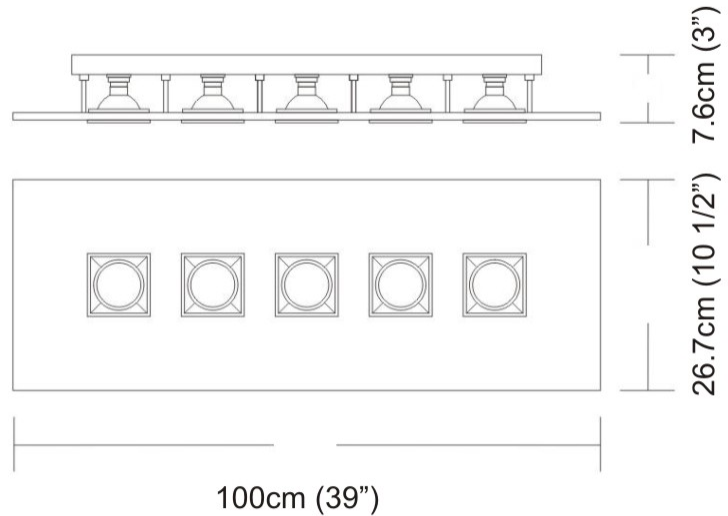

PROJECT	
TYPE	
SPECIFIER	
QUANTITY	
DATE	

POLIFEMO 5 LIGHT LINEAR SURFACE

D92032-

base number   Finish
Options

1. To build a product code in our configurator select the specify button on the base model # product page
2. To build a manual product code on this datasheet choose from the options listed below in blue font and add the suffix to the base model #

GENERAL

Series: Polifemo
Subseries: Polifemo 5 Light Linear
Partner: Milan
Division: Design
Installation: Surface
Product Type: Downlight
Mounting Location: Ceiling
Light Distribution: Direct

PHYSICAL

Aperture Sizes - Downlights: 2"
Shape: Rectangle
Length (mm): 1000
Length (in): 39 ⁷/₈
Width (mm): 270
Width (in): 10 ⁵/₈
Height (mm): 76
Height (in): 3
Weight (kg): 5.72
Weight (lbs): 12.61
Fixture Finish: GRY / WHI
Fixture Material: Metal

ELECTRICAL

Number of Lamps: 4
Lamp Type: LED Retrofit
Lamp Shape: MR16
Bulb Included: Bulb Not Included
Max. Wattage Per Lamp (W): 4
Lamp Base: GU10
Input Voltage (V): 120

LED

OPTICAL

RATINGS AND CERTIFICATIONS

Certified By: Certified for North American Standards
IP rating: IP20