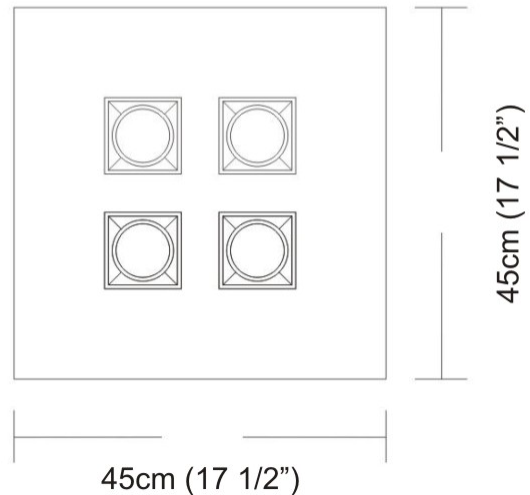

PROJECT	_____
TYPE	_____
SPECIFIER	_____
QUANTITY	_____
DATE	_____

POLIFEMO 4 LIGHT SQUARE SURFACE

D92023-

base number   Finish
Options

1. To build a product code in our configurator select the specify button on the base model # product page
2. To build a manual product code on this datasheet choose from the options listed below in blue font and add the suffix to the base model #

GENERAL

Series: Polifemo
Subseries: Polifemo 4 Light Square
Partner: Milan
Division: Design
Installation: Surface
Product Type: Downlight
Mounting Location: Ceiling
Light Distribution: Direct

PHYSICAL

Aperture Sizes - Downlights: 2"
Shape: Square
Length (mm): 450
Length (in): 17 ¹¹/₁₆
Width (mm): 450
Width (in): 17 ¹¹/₁₆
Height (mm): 76
Height (in): 3
Weight (kg): 4.09
Weight (lbs): 9.02
[Fixture Finish: GRY / WHI](#)
Fixture Material: Metal

ELECTRICAL

Number of Lamps: 4
Lamp Type: LED Retrofit
Lamp Shape: MR16
Bulb Included: Bulb Not Included
Max. Wattage Per Lamp (W): 4
Lamp Base: GU10
Input Voltage (V): 120

LED

OPTICAL

RATINGS AND CERTIFICATIONS

Certified By: Certified for North American Standards
IP rating: IP20