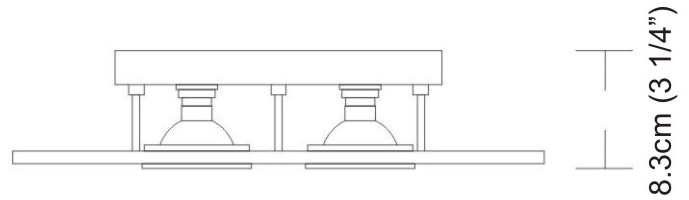

PROJECT	
TYPE	
SPECIFIER	
QUANTITY	
DATE	

POLIFEMO DOUBLE LIGHT SURFACE

D92021-

base number   Finish
Options

1. To build a product code in our configurator select the specify button on the base model # product page
2. To build a manual product code on this datasheet choose from the options listed below in blue font and add the suffix to the base model #

GENERAL

Series: Polifemo
Subseries: Polifemo Double Light
Partner: Milan
Division: Design
Installation: Surface
Product Type: Downlight
Mounting Location: Ceiling
Light Distribution: Direct

PHYSICAL

Aperture Sizes - Downlights: 2"
Shape: Rectangle
Length (mm): 390
Length (in): 15 ³/₈"
Width (mm): 270
Width (in): 10 ⁵/₈"
Height (mm): 76
Height (in): 3
Weight (kg): 2.45
Weight (lbs): 5.4
Fixture Finish: GRY / WHI
Fixture Material: Metal

ELECTRICAL

Number of Lamps: 2
Lamp Type: LED Retrofit
Lamp Shape: MR16
Bulb Included: Bulb Not Included
Max. Wattage Per Lamp (W): 4
Lamp Base: GU10
Input Voltage (V): 120

LED

OPTICAL

RATINGS AND CERTIFICATIONS

Certified By: Certified for North American Standards
IP rating: IP20