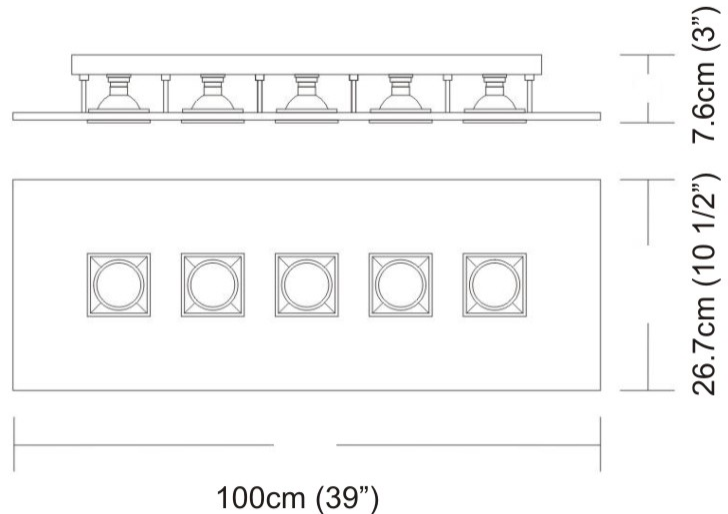

PROJECT	
TYPE	
SPECIFIER	
QUANTITY	
DATE	

POLIFEMO 5 LIGHT LINEAR SURFACE

D92032-

base number   Finish
Options

1. To build a product code in our configurator select the specify button on the base model # product page
2. To build a manual product code on this datasheet choose from the options listed below in blue font and add the suffix to the base model #

GENERAL

Series: Polifemo
Subseries: Polifemo 5 Light Linear
Partner: Milan
Division: Design
Installation: Surface
Product Type: Downlight
Mounting Location: Ceiling
Light Distribution: Direct

PHYSICAL

Aperture Sizes - Downlights: 2"
Shape: Rectangle
Length (mm): 1000
Length (in): 39 ⁷/₈
Width (mm): 270
Width (in): 10 ⁵/₈
Height (mm): 76
Height (in): 3
Weight (kg): 5.72
Weight (lbs): 12.61
Fixture Finish: GRY / WHI
Fixture Material: Metal

ELECTRICAL

Number of Lamps: 4
Lamp Type: LED Retrofit
Lamp Shape: MR16
Bulb Included: Bulb Not Included
Max. Wattage Per Lamp (W): 4
Lamp Base: GU10
Input Voltage (V): 120

LED

OPTICAL

RATINGS AND CERTIFICATIONS

Certified By: Certified for North American Standards
IP rating: IP20