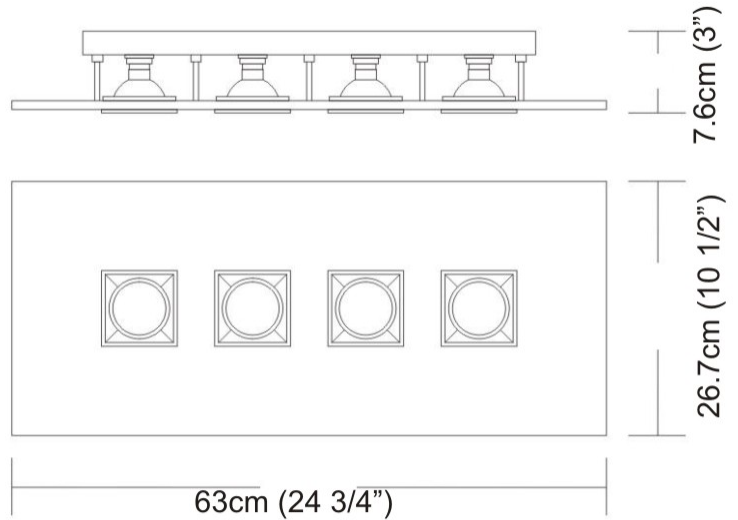

PROJECT	_____
TYPE	_____
SPECIFIER	_____
QUANTITY	_____
DATE	_____

POLIFEMO 4 LIGHT LINEAR SURFACE

D92022-

base number   Finish
Options

1. To build a product code in our configurator select the specify button on the base model # product page
2. To build a manual product code on this datasheet choose from the options listed below in blue font and add the suffix to the base model #

GENERAL

Series: Polifemo
Subseries: Polifemo 4 Light Linear
Partner: Milan
Division: Design
Installation: Surface
Product Type: Downlight
Mounting Location: Ceiling
Light Distribution: Direct

PHYSICAL

Aperture Sizes - Downlights: 2"
Shape: Rectangle
Length (mm): 630
Length (in): 24 ¹³/₁₆
Width (mm): 270
Width (in): 10 ⁵/₈
Height (mm): 76
Height (in): 3
Weight (kg): 3.27
Weight (lbs): 7.21
Fixture Finish: [GRY / WHI](#)
Fixture Material: Metal

ELECTRICAL

Number of Lamps: 4
Lamp Type: LED Retrofit
Lamp Shape: MR16
Bulb Included: Bulb Not Included
Max. Wattage Per Lamp (W): 4
Lamp Base: GU10
Input Voltage (V): 120

LED

OPTICAL

RATINGS AND CERTIFICATIONS

Certified By: Certified for North American Standards
IP rating: IP20