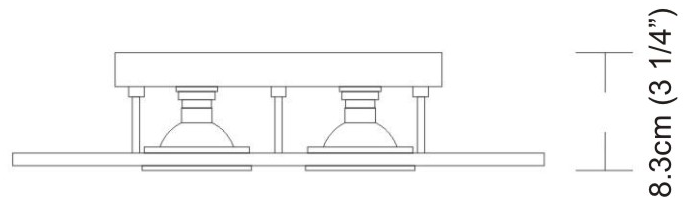

PROJECT	_____
TYPE	_____
SPECIFIER	_____
QUANTITY	_____
DATE	_____

POLIFEMO DOUBLE LIGHT SURFACE

D92021-

base number   Finish
Options

1. To build a product code in our configurator select the specify button on the base model # product page
2. To build a manual product code on this datasheet choose from the options listed below in blue font and add the suffix to the base model #

GENERAL

Series: Polifemo
Subseries: Polifemo Double Light
Partner: Milan
Division: Design
Installation: Surface
Product Type: Downlight
Mounting Location: Ceiling
Light Distribution: Direct

PHYSICAL

Aperture Sizes - Downlights: 2"
Shape: Rectangle
Length (mm): 390
Length (in): 15 3/8
Width (mm): 270
Width (in): 10 5/8
Height (mm): 76
Height (in): 3
Weight (kg): 2.45
Weight (lbs): 5.4
Fixture Finish: GRY / WHI
Fixture Material: Metal

ELECTRICAL

Number of Lamps: 2
Lamp Type: LED Retrofit
Lamp Shape: MR16
Bulb Included: Bulb Not Included
Max. Wattage Per Lamp (W): 4
Lamp Base: GU10
Input Voltage (V): 120

LED

OPTICAL

RATINGS AND CERTIFICATIONS

Certified By: Certified for North American Standards
IP rating: IP20