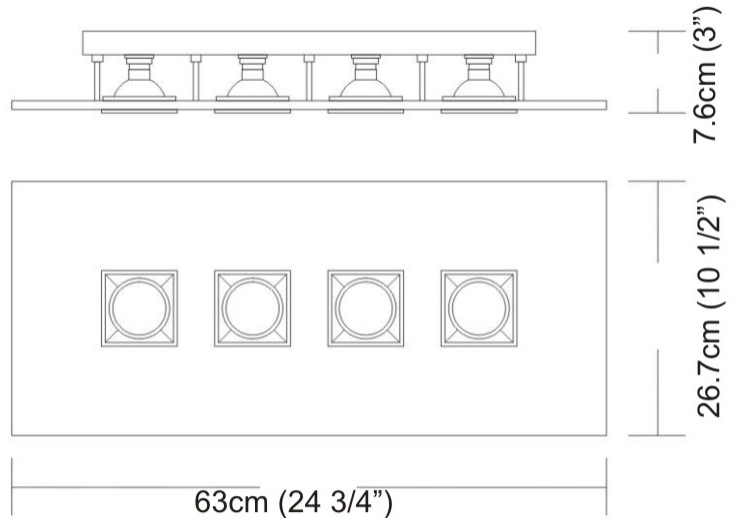

PROJECT
TYPE
SPECIFIER
QUANTITY
DATE

POLIFEMO 4 LIGHT LINEAR SURFACE

D92022-

base number   Finish
Options

1. To build a product code in our configurator select the specify button on the base model # product page
2. To build a manual product code on this datasheet choose from the options listed below in blue font and add the suffix to the base model #

GENERAL

Series: Polifemo
Subseries: Polifemo 4 Light Linear
Partner: Milan
Division: Design
Installation: Surface
Product Type: Downlight
Mounting Location: Ceiling
Light Distribution: Direct

PHYSICAL

Aperture Sizes - Downlights: 2"
Shape: Rectangle
Length (mm): 630
Length (in): 24 ¹³/₁₆
Width (mm): 270
Width (in): 10 ⁵/₈
Height (mm): 76
Height (in): 3
Weight (kg): 3.27
Weight (lbs): 7.21
[Fixture Finish: GRY / WHI](#)
Fixture Material: Metal

ELECTRICAL

Number of Lamps: 4
Lamp Type: LED Retrofit
Lamp Shape: MR16
Bulb Included: Bulb Not Included
Max. Wattage Per Lamp (W): 4
Lamp Base: GU10
Input Voltage (V): 120

LED

OPTICAL

RATINGS AND CERTIFICATIONS

Certified By: Certified for North American Standards
IP rating: IP20