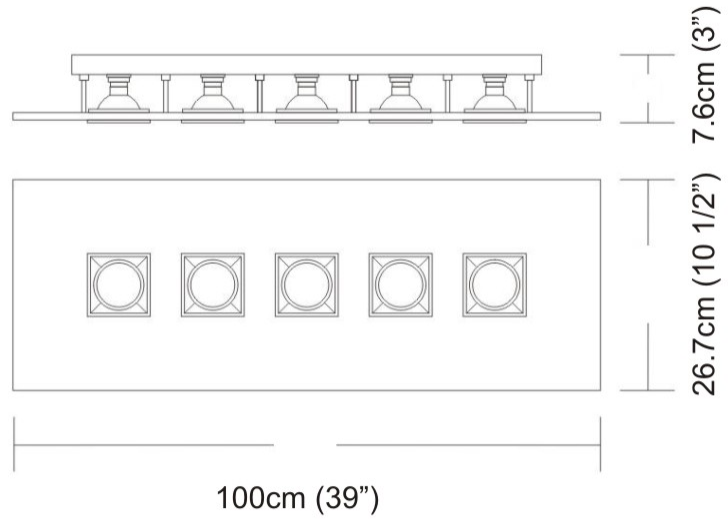

PROJECT	
TYPE	
SPECIFIER	
QUANTITY	
DATE	

POLIFEMO 5 LIGHT LINEAR SURFACE

D92032-

base number   Finish
Options

1. To build a product code in our configurator select the specify button on the base model # product page
2. To build a manual product code on this datasheet choose from the options listed below in blue font and add the suffix to the base model #

GENERAL

Series: Polifemo
Subseries: Polifemo 5 Light Linear
Partner: Milan
Division: Design
Installation: Surface
Product Type: Downlight
Mounting Location: Ceiling
Light Distribution: Direct

PHYSICAL

Aperture Sizes - Downlights: 2"
Shape: Rectangle
Length (mm): 1000
Length (in): 39 ⁷/₈
Width (mm): 270
Width (in): 10 ⁵/₈
Height (mm): 76
Height (in): 3
Weight (kg): 5.72
Weight (lbs): 12.61
Fixture Finish: [GRY / WHI](#)
Fixture Material: Metal

ELECTRICAL

Number of Lamps: 4
Lamp Type: LED Retrofit
Lamp Shape: MR16
Bulb Included: Bulb Not Included
Max. Wattage Per Lamp (W): 4
Lamp Base: GU10
Input Voltage (V): 120

LED

OPTICAL

RATINGS AND CERTIFICATIONS

Certified By: Certified for North American Standards
IP rating: IP20