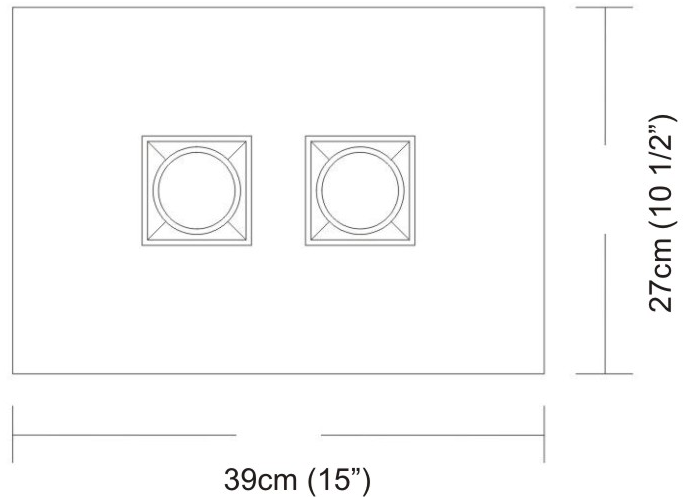

PROJECT	_____
TYPE	_____
SPECIFIER	_____
QUANTITY	_____
DATE	_____

POLIFEMO DOUBLE LIGHT SURFACE

D92021-

base number   Finish
Options

1. To build a product code in our configurator select the specify button on the base model # product page
2. To build a manual product code on this datasheet choose from the options listed below in blue font and add the suffix to the base model #

GENERAL

Series: Polifemo
Subseries: Polifemo Double Light
Partner: Milan
Division: Design
Installation: Surface
Product Type: Downlight
Mounting Location: Ceiling
Light Distribution: Direct

PHYSICAL

Aperture Sizes - Downlights: 2"
Shape: Rectangle
Length (mm): 390
Length (in): 15 3/8
Width (mm): 270
Width (in): 10 5/8
Height (mm): 76
Height (in): 3
Weight (kg): 2.45
Weight (lbs): 5.4
Fixture Finish: GRY / WHI
Fixture Material: Metal

ELECTRICAL

Number of Lamps: 2
Lamp Type: LED Retrofit
Lamp Shape: MR16
Bulb Included: Bulb Not Included
Max. Wattage Per Lamp (W): 4
Lamp Base: GU10
Input Voltage (V): 120

LED

OPTICAL

RATINGS AND CERTIFICATIONS

Certified By: Certified for North American Standards
IP rating: IP20