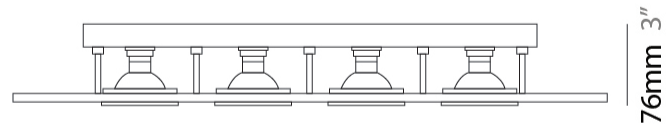

PROJECT	_____
TYPE	_____
SPECIFIER	_____
QUANTITY	_____
DATE	_____

POLIFEMO 4 LIGHT LINEAR SURFACE

D92022-

base number   Finish
Options

1. To build a product code in our configurator select the specify button on the base model # product page
2. To build a manual product code on this datasheet choose from the options listed below in blue font and add the suffix to the base model #

GENERAL

Series: Polifemo
Subseries: Polifemo 4 Light Linear
Brand: Milan
Division: Design
Mounting Type: Surface
Mounting Location: Ceiling
Subcategory: Downlight

PHYSICAL

Shape: Rectangle
Length (mm): 630
Length (in): 24 ¹³/₁₆"
Width (mm): 270
Width (in): 10 ⁵/₈"
Height (mm): 76
Height (in): 3"
Light Distribution: Direct
Weight (kg): 3.27
Weight (lbs): 7.21
[Fixture Finish: GRY / WHI](#)
Fixture Material: Metal

ELECTRICAL

Number of Lamps: 4
Lamp Type: LED Retrofit
Lamp Shape: MR16
Bulb Included: Bulb Not Included
Max. Wattage Per Lamp (W): 4
Lamp Base: GU10
Input Voltage (V): 120

LED

OPTICAL

RATINGS AND CERTIFICATIONS

Certified By: Certified for North American Standards
IP rating: IP20

630mm 24 ¹³/₁₆"