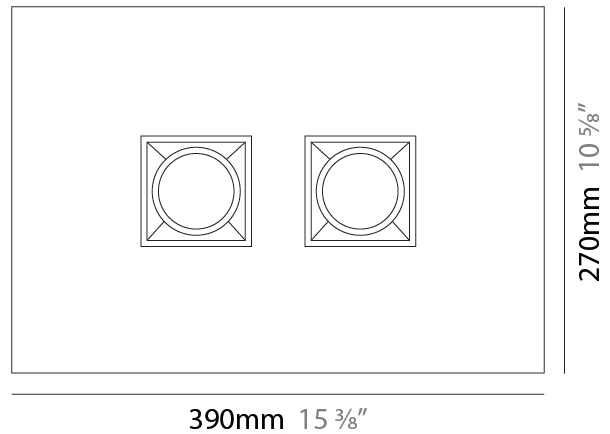

POLIFEMO DOUBLE LIGHT SURFACE

D92021-

base number   Finish
Options

1. To build a product code in our configurator select the specify button on the base model # product page
2. To build a manual product code on this datasheet choose from the options listed below in blue font and add the suffix to the base model #

GENERAL

Series: Polifemo
Subseries: Polifemo Double Light
Brand: Milan
Division: Design
Mounting Type: Surface
Mounting Location: Ceiling
Subcategory: Downlight

PHYSICAL

Shape: Rectangle
Length (mm): 390
Length (in): 15 ³/₈
Width (mm): 270
Width (in): 10 ⁵/₈
Height (mm): 76
Height (in): 3
Light Distribution: Direct
Weight (kg): 2.45
Weight (lbs): 5.4
[Fixture Finish: GRY / WHI](#)
Fixture Material: Metal

ELECTRICAL

Number of Lamps: 2
Lamp Type: LED Retrofit
Lamp Shape: MR16
Bulb Included: Bulb Not Included
Max. Wattage Per Lamp (W): 4
Lamp Base: GU10
Input Voltage (V): 120

LED

OPTICAL

RATINGS AND CERTIFICATIONS

Certified By: Certified for North American Standards
IP rating: IP20