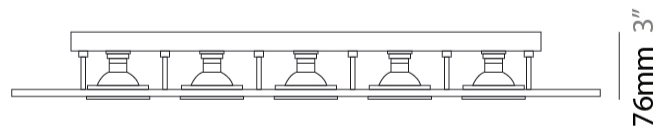

PROJECT	_____
TYPE	_____
SPECIFIER	_____
QUANTITY	_____
DATE	_____

POLIFEMO 5 LIGHT LINEAR SURFACE

D92032-

base number   Finish
Options

1. To build a product code in our configurator select the specify button on the base model # product page
2. To build a manual product code on this datasheet choose from the options listed below in blue font and add the suffix to the base model #

GENERAL

Series: Polifemo
Subseries: Polifemo 5 Light Linear
Brand: Milan
Division: Design
Mounting Type: Surface
Mounting Location: Ceiling
Subcategory: Downlight

PHYSICAL

Shape: Rectangle
Length (mm): 1000
Length (in): 39 ³/₈
Width (mm): 270
Width (in): 10 ⁵/₈
Height (mm): 76
Height (in): 3
Light Distribution: Direct
Weight (kg): 5.72
Weight (lbs): 12.61
[Fixture Finish: GRY / WHI](#)
Fixture Material: Metal

ELECTRICAL

Number of Lamps: 4
Lamp Type: LED Retrofit
Lamp Shape: MR16
Bulb Included: Bulb Not Included
Max. Wattage Per Lamp (W): 4
Lamp Base: GU10
Input Voltage (V): 120

LED

OPTICAL

RATINGS AND CERTIFICATIONS

Certified By: Certified for North American Standards
IP rating: IP20