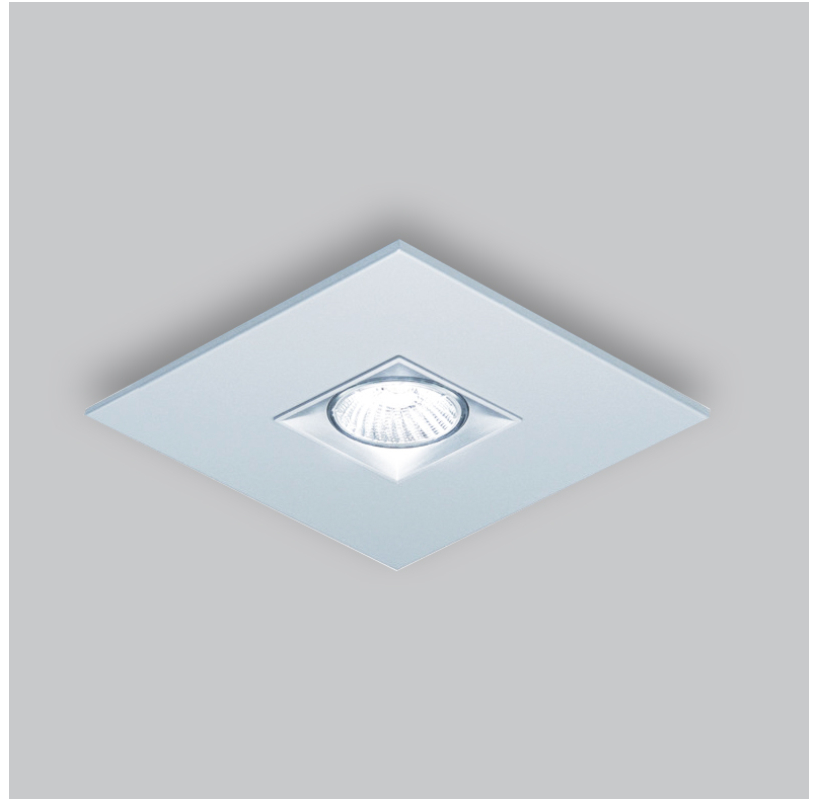

PROJECT	
TYPE	
SPECIFIER	
QUANTITY	
DATE	

POLIFEMO SINGLE LIGHT SURFACE

D92051-

base number   Finish
Options

1. To build a product code in our configurator select the specify button on the base model # product page
2. To build a manual product code on this datasheet choose from the options listed below in blue font and add the suffix to the base model #

GENERAL

Series: Polifemo
Subseries: Polifemo Single Light
Brand: Milan
Division: Design
Mounting Type: Surface
Mounting Location: Ceiling
Subcategory: Downlight

PHYSICAL

Shape: Square
Length (mm): 200
Length (in): 7 7/8
Width (mm): 200
Width (in): 7 7/8
Height (mm): 76
Height (in): 3
Light Distribution: Direct
Weight (kg): 1.63
Weight (lbs): 3.59
Fixture Finish: [GRY / WHI](#)
Fixture Material: Metal

ELECTRICAL

Number of Lamps: 1
Lamp Type: LED Retrofit
Lamp Shape: MR16
Bulb Included: Bulb Not Included
Max. Wattage Per Lamp (W): 4
Lamp Base: GU10
Input Voltage (V): 120

LED

OPTICAL

RATINGS AND CERTIFICATIONS

Certified By: Certified for North American Standards