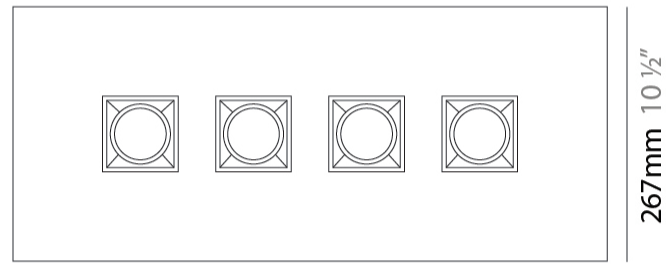

PROJECT	_____
TYPE	_____
SPECIFIER	_____
QUANTITY	_____
DATE	_____

POLIFEMO 4 LIGHT LINEAR SURFACE

D92022-

base number   Finish
Options

1. To build a product code in our configurator select the specify button on the base model # product page
2. To build a manual product code on this datasheet choose from the options listed below in blue font and add the suffix to the base model #

GENERAL

Series: Polifemo
Subseries: Polifemo 4 Light Linear
Brand: Milan
Division: Design
Mounting Type: Surface
Mounting Location: Ceiling
Subcategory: Downlight

PHYSICAL

Shape: Rectangle
Length (mm): 630
Length (in): 24 ¹³/₁₆"
Width (mm): 270
Width (in): 10 ⁵/₈"
Height (mm): 76
Height (in): 3"
Light Distribution: Direct
Weight (kg): 3.27
Weight (lbs): 7.21
[Fixture Finish: GRY / WHI](#)
Fixture Material: Metal

ELECTRICAL

Number of Lamps: 4
Lamp Type: LED Retrofit
Lamp Shape: MR16
Bulb Included: Bulb Not Included
Max. Wattage Per Lamp (W): 4
Lamp Base: GU10
Input Voltage (V): 120

LED

OPTICAL

RATINGS AND CERTIFICATIONS

Certified By: Certified for North American Standards
IP rating: IP20

630mm 24 ¹³/₁₆"