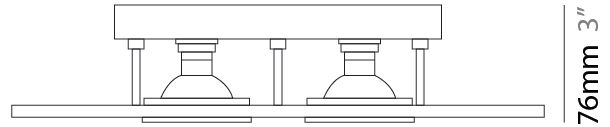

POLIFEMO DOUBLE LIGHT SURFACE

D92021-

base number   Finish
Options

1. To build a product code in our configurator select the specify button on the base model # product page
2. To build a manual product code on this datasheet choose from the options listed below in blue font and add the suffix to the base model #

GENERAL

Series: Polifemo
Subseries: Polifemo Double Light
Brand: Milan
Division: Design
Mounting Type: Surface
Mounting Location: Ceiling
Subcategory: Downlight

PHYSICAL

Shape: Rectangle
Length (mm): 390
Length (in): 15 ³/₈
Width (mm): 270
Width (in): 10 ⁵/₈
Height (mm): 76
Height (in): 3
Light Distribution: Direct
Weight (kg): 2.45
Weight (lbs): 5.4
[Fixture Finish: GRY / WHI](#)
Fixture Material: Metal

ELECTRICAL

Number of Lamps: 2
Lamp Type: LED Retrofit
Lamp Shape: MR16
Bulb Included: Bulb Not Included
Max. Wattage Per Lamp (W): 4
Lamp Base: GU10
Input Voltage (V): 120

LED

OPTICAL

RATINGS AND CERTIFICATIONS

Certified By: Certified for North American Standards
IP rating: IP20