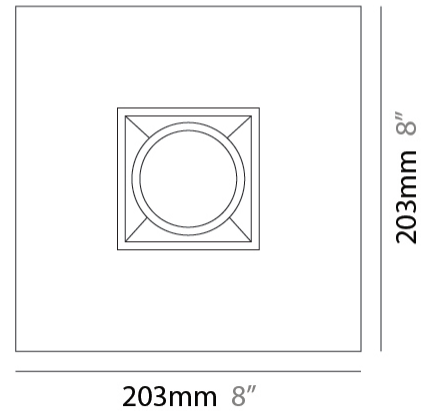

PROJECT	
TYPE	
SPECIFIER	
QUANTITY	
DATE	

POLIFEMO SINGLE LIGHT SURFACE

D92051-

base number   Finish
Options

1. To build a product code in our configurator select the specify button on the base model # product page
2. To build a manual product code on this datasheet choose from the options listed below in blue font and add the suffix to the base model #

GENERAL

Series: Polifemo
Subseries: Polifemo Single Light
Brand: Milan
Division: Design
Mounting Type: Surface
Mounting Location: Ceiling
Subcategory: Downlight

PHYSICAL

Shape: Square
Length (mm): 200
Length (in): 7 7/8
Width (mm): 200
Width (in): 7 7/8
Height (mm): 76
Height (in): 3
Light Distribution: Direct
Weight (kg): 1.63
Weight (lbs): 3.59
Fixture Finish: [GRY / WHI](#)
Fixture Material: Metal

ELECTRICAL

Number of Lamps: 1
Lamp Type: LED Retrofit
Lamp Shape: MR16
Bulb Included: Bulb Not Included
Max. Wattage Per Lamp (W): 4
Lamp Base: GU10
Input Voltage (V): 120

LED

OPTICAL

RATINGS AND CERTIFICATIONS

Certified By: Certified for North American Standards