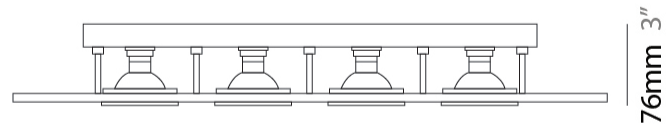

GENERAL

Series: Polifemo
 Subseries: Polifemo Double Light
 Brand: Milan
 Division: Design
 Mounting Type: Surface
 Mounting Location: Ceiling
 Subcategory: Downlight

PHYSICAL

Shape: Rectangle
 Length (mm): 390
 Length (in): 15 3/8
 Width (mm): 270
 Width (in): 10 5/8
 Height (mm): 76
 Height (in): 3
 Light Distribution: Direct
 Weight (kg): 2.45
 Weight (lbs): 5.4
 Fixture Finish: [GRY / WHI](#)
 Fixture Material: Metal

GENERAL

Series: Polifemo
Subseries: Polifemo 4 Light Linear
Brand: Milan
Division: Design
Mounting Type: Surface
Mounting Location: Ceiling
Subcategory: Downlight

PHYSICAL

Shape: Rectangle
Length (mm): 630
Length (in): 24 ¹³/₁₆
Width (mm): 270
Width (in): 10 ⁵/₈
Height (mm): 76
Height (in): 3
Light Distribution: Direct
Weight (kg): 3.27
Weight (lbs): 7.21
[Fixture Finish: GRY / WHI](#)
Fixture Material: Metal

Certified By: Certified for North American Standards
IP rating: IP20

76mm 3"

267mm 10 1/2"

630mm 24 13/16"

PROJECT	_____
TYPE	_____
SPECIFIER	_____
QUANTITY	_____
DATE	_____

POLIFEMO 5 LIGHT LINEAR SURFACE

GENERAL

Series: Polifemo
Subseries: Polifemo 5 Light Linear
Brand: Milan
Division: Design
Mounting Type: Surface
Mounting Location: Ceiling
Subcategory: Downlight

PHYSICAL

Shape: Rectangle
Length (mm): 1000
Length (in): 39 ³/₈
Width (mm): 270
Width (in): 10 ⁵/₈
Height (mm): 76
Height (in): 3
Light Distribution: Direct
Weight (kg): 5.72
Weight (lbs): 12.61
[Fixture Finish: GRY / WHI](#)
Fixture Material: Metal