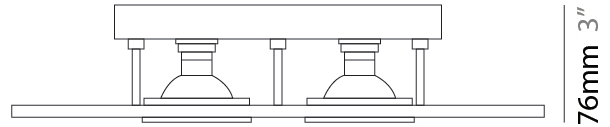

PROJECT	_____
TYPE	_____
SPECIFIER	_____
QUANTITY	_____
DATE	_____

POLIFEMO DOUBLE LIGHT SURFACE

D92021-

base number   Finish
Options

1. To build a product code in our configurator select the specify button on the base model # product page
2. To build a manual product code on this datasheet choose from the options listed below in blue font and add the suffix to the base model #

GENERAL

Series: Polifemo
Subseries: Polifemo Double Light
Brand: Milan
Division: Design
Mounting Type: Surface
Mounting Location: Ceiling
Subcategory: Downlight

PHYSICAL

Shape: Rectangle
Length (mm): 390
Length (in): 15 3/8
Width (mm): 270
Width (in): 10 5/8
Height (mm): 76
Height (in): 3
Light Distribution: Direct
Weight (kg): 2.45
Weight (lbs): 5.4
Fixture Finish: [GRY / WHI](#)
Fixture Material: Metal

ELECTRICAL

Number of Lamps: 2
Lamp Type: LED Retrofit
Lamp Shape: MR16
Bulb Included: Bulb Not Included
Max. Wattage Per Lamp (W): 4
Lamp Base: GU10
Input Voltage (V): 120

LED

OPTICAL

RATINGS AND CERTIFICATIONS

Certified By: Certified for North American Standards
IP rating: IP20

390mm 15 3/8"