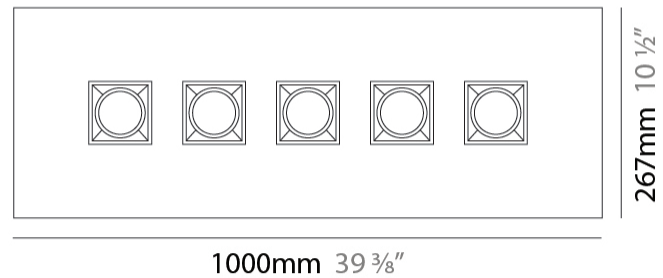

PROJECT	_____
TYPE	_____
SPECIFIER	_____
QUANTITY	_____
DATE	_____

POLIFEMO 5 LIGHT LINEAR SURFACE

D92032-

base number   Finish
Options

1. To build a product code in our configurator select the specify button on the base model # product page
2. To build a manual product code on this datasheet choose from the options listed below in blue font and add the suffix to the base model #

GENERAL

Series: Polifemo
Subseries: Polifemo 5 Light Linear
Brand: Milan
Division: Design
Mounting Type: Surface
Mounting Location: Ceiling
Subcategory: Downlight

PHYSICAL

Shape: Rectangle
Length (mm): 1000
Length (in): 39 ³/₈
Width (mm): 270
Width (in): 10 ⁵/₈
Height (mm): 76
Height (in): 3
Light Distribution: Direct
Weight (kg): 5.72
Weight (lbs): 12.61
[Fixture Finish: GRY / WHI](#)
Fixture Material: Metal

ELECTRICAL

Number of Lamps: 4
Lamp Type: LED Retrofit
Lamp Shape: MR16
Bulb Included: Bulb Not Included
Max. Wattage Per Lamp (W): 4
Lamp Base: GU10
Input Voltage (V): 120

LED

OPTICAL

RATINGS AND CERTIFICATIONS

Certified By: Certified for North American Standards
IP rating: IP20