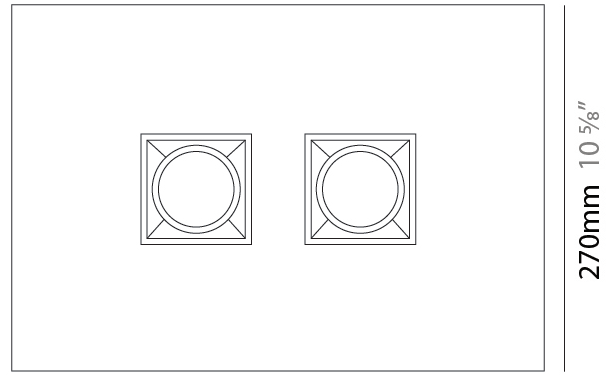

PROJECT	_____
TYPE	_____
SPECIFIER	_____
QUANTITY	_____
DATE	_____

POLIFEMO DOUBLE LIGHT SURFACE

D92021-

base number   Finish
Options

1. To build a product code in our configurator select the specify button on the base model # product page
2. To build a manual product code on this datasheet choose from the options listed below in blue font and add the suffix to the base model #

GENERAL

Series: Polifemo
Subseries: Polifemo Double Light
Brand: Milan
Division: Design
Mounting Type: Surface
Mounting Location: Ceiling
Subcategory: Downlight

PHYSICAL

Shape: Rectangle
Length (mm): 390
Length (in): 15 3/8
Width (mm): 270
Width (in): 10 5/8
Height (mm): 76
Height (in): 3
Light Distribution: Direct
Weight (kg): 2.45
Weight (lbs): 5.4
Fixture Finish: [GRY / WHI](#)
Fixture Material: Metal

ELECTRICAL

Number of Lamps: 2
Lamp Type: LED Retrofit
Lamp Shape: MR16
Bulb Included: Bulb Not Included
Max. Wattage Per Lamp (W): 4
Lamp Base: GU10
Input Voltage (V): 120

LED

OPTICAL

RATINGS AND CERTIFICATIONS

Certified By: Certified for North American Standards
IP rating: IP20

390mm 15 3/8"