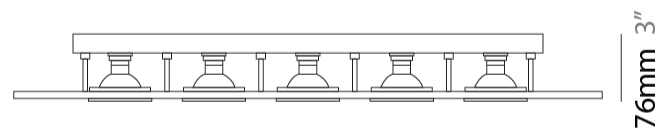

PROJECT	_____
TYPE	_____
SPECIFIER	_____
QUANTITY	_____
DATE	_____

POLIFEMO 5 LIGHT LINEAR SURFACE

D92032-

base number   Finish
Options

1. To build a product code in our configurator select the specify button on the base model # product page
2. To build a manual product code on this datasheet choose from the options listed below in blue font and add the suffix to the base model #

GENERAL

Series: Polifemo
Subseries: Polifemo 5 Light Linear
Brand: Milan
Division: Design
Mounting Type: Surface
Mounting Location: Ceiling
Subcategory: Downlight

PHYSICAL

Shape: Rectangle
Length (mm): 1000
Length (in): 39 ³/₈
Width (mm): 270
Width (in): 10 ⁵/₈
Height (mm): 76
Height (in): 3
Light Distribution: Direct
Weight (kg): 5.72
Weight (lbs): 12.61
[Fixture Finish: GRY / WHI](#)
Fixture Material: Metal

ELECTRICAL

Number of Lamps: 4
Lamp Type: LED Retrofit
Lamp Shape: MR16
Bulb Included: Bulb Not Included
Max. Wattage Per Lamp (W): 4
Lamp Base: GU10
Input Voltage (V): 120

LED

OPTICAL

RATINGS AND CERTIFICATIONS

Certified By: Certified for North American Standards
IP rating: IP20