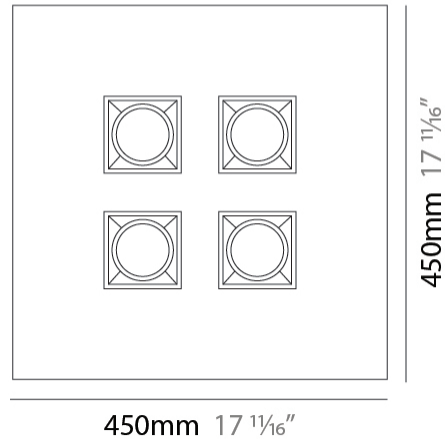

PROJECT	_____
TYPE	_____
SPECIFIER	_____
QUANTITY	_____
DATE	_____

POLIFEMO 4 LIGHT SQUARE SURFACE

D92023-

base number   Finish
Options

1. To build a product code in our configurator select the specify button on the base model # product page
2. To build a manual product code on this datasheet choose from the options listed below in blue font and add the suffix to the base model #

GENERAL

Series: Polifemo
Subseries: Polifemo 4 Light Square
Brand: Milan
Division: Design
Mounting Type: Surface
Mounting Location: Ceiling
Subcategory: Downlight

PHYSICAL

Shape: Square
Length (mm): 450
Length (in): 17 11/16
Width (mm): 450
Width (in): 17 11/16
Height (mm): 76
Height (in): 3
Light Distribution: Direct
Weight (kg): 4.09
Weight (lbs): 9.02
Fixture Finish: [GRY / WHI](#)
Fixture Material: Metal

ELECTRICAL

Number of Lamps: 4
Lamp Type: LED Retrofit
Lamp Shape: MR16
Bulb Included: Bulb Not Included
Max. Wattage Per Lamp (W): 4
Lamp Base: GU10
Input Voltage (V): 120

LED

OPTICAL

RATINGS AND CERTIFICATIONS

Certified By: Certified for North American Standards
IP rating: IP20