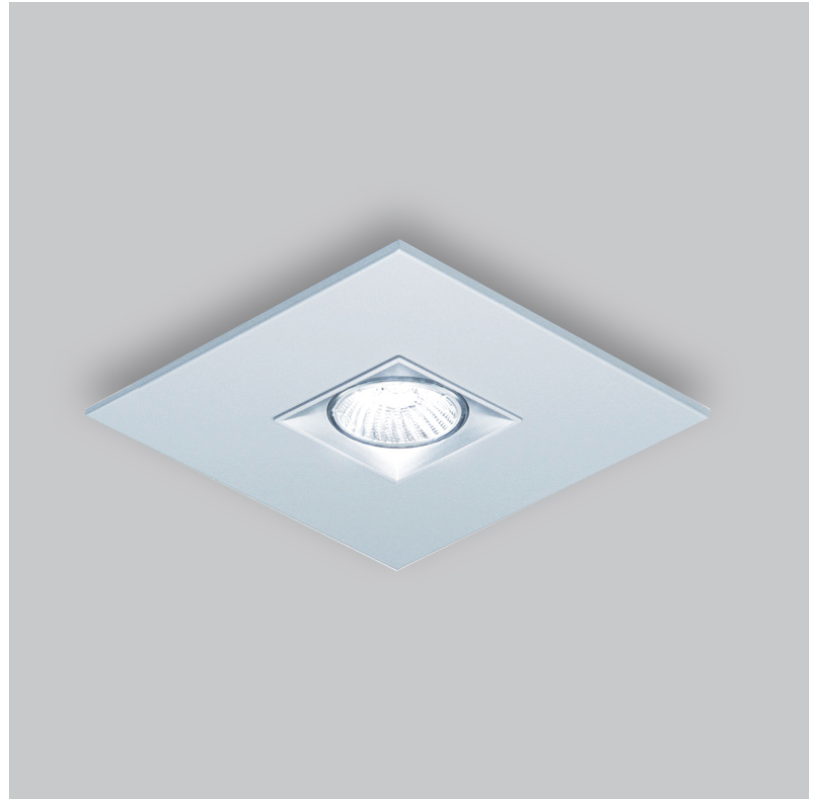

PROJECT
TYPE
SPECIFIER
QUANTITY
DATE

POLIFEMO SINGLE LIGHT SURFACE

D92051-

base number   Finish
Options

1. To build a product code in our configurator select the specify button on the base model # product page
2. To build a manual product code on this datasheet choose from the options listed below in blue font and add the suffix to the base model #

GENERAL

Series: Polifemo
Subseries: Polifemo Single Light
Brand: Milan
Division: Design
Mounting Type: Surface
Mounting Location: Ceiling
Subcategory: Downlight

PHYSICAL

Shape: Square
Length (mm): 200
Length (in): 7 7/8
Width (mm): 200
Width (in): 7 7/8
Height (mm): 76
Height (in): 3
Light Distribution: Direct
Weight (kg): 1.63
Weight (lbs): 3.59
Fixture Finish: [GRY / WHI](#)
Fixture Material: Metal

ELECTRICAL

Number of Lamps: 1
Lamp Type: LED Retrofit
Lamp Shape: MR16
Bulb Included: Bulb Not Included
Max. Wattage Per Lamp (W): 4
Lamp Base: GU10
Input Voltage (V): 120

LED

OPTICAL

RATINGS AND CERTIFICATIONS

Certified By: Certified for North American Standards