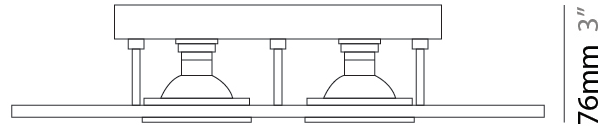

PROJECT	_____
TYPE	_____
SPECIFIER	_____
QUANTITY	_____
DATE	_____

POLIFEMO DOUBLE LIGHT SURFACE

D92021-

base number   Finish
Options

1. To build a product code in our configurator select the specify button on the base model # product page
2. To build a manual product code on this datasheet choose from the options listed below in blue font and add the suffix to the base model #

GENERAL

Series: Polifemo
Subseries: Polifemo Double Light
Brand: Milan
Division: Design
Mounting Type: Surface
Mounting Location: Ceiling
Subcategory: Downlight

PHYSICAL

Shape: Rectangle
Length (mm): 390
Length (in): 15 ³/₈
Width (mm): 270
Width (in): 10 ⁵/₈
Height (mm): 76
Height (in): 3
Light Distribution: Direct
Weight (kg): 2.45
Weight (lbs): 5.4
[Fixture Finish: GRY / WHI](#)
Fixture Material: Metal

ELECTRICAL

Number of Lamps: 2
Lamp Type: LED Retrofit
Lamp Shape: MR16
Bulb Included: Bulb Not Included
Max. Wattage Per Lamp (W): 4
Lamp Base: GU10
Input Voltage (V): 120

LED

OPTICAL

RATINGS AND CERTIFICATIONS

Certified By: Certified for North American Standards
IP rating: IP20

390mm 15 ³/₈"