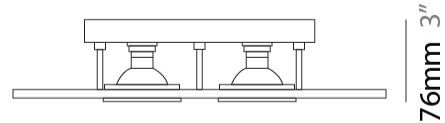

PROJECT	_____
TYPE	_____
SPECIFIER	_____
QUANTITY	_____
DATE	_____

POLIFEMO 4 LIGHT SQUARE SURFACE

D92023-

base number   Finish
Options

1. To build a product code in our configurator select the specify button on the base model # product page
2. To build a manual product code on this datasheet choose from the options listed below in blue font and add the suffix to the base model #

GENERAL

Series: Polifemo
Subseries: Polifemo 4 Light Square
Brand: Milan
Division: Design
Mounting Type: Surface
Mounting Location: Ceiling
Subcategory: Downlight

PHYSICAL

Shape: Square
Length (mm): 450
Length (in): 17 11/16
Width (mm): 450
Width (in): 17 11/16
Height (mm): 76
Height (in): 3
Light Distribution: Direct
Weight (kg): 4.09
Weight (lbs): 9.02
Fixture Finish: [GRY / WHI](#)
Fixture Material: Metal

ELECTRICAL

Number of Lamps: 4
Lamp Type: LED Retrofit
Lamp Shape: MR16
Bulb Included: Bulb Not Included
Max. Wattage Per Lamp (W): 4
Lamp Base: GU10
Input Voltage (V): 120

LED

OPTICAL

RATINGS AND CERTIFICATIONS

Certified By: Certified for North American Standards
IP rating: IP20