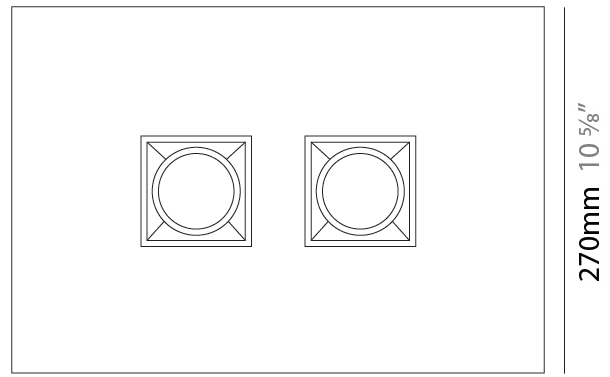

PROJECT	_____
TYPE	_____
SPECIFIER	_____
QUANTITY	_____
DATE	_____

POLIFEMO DOUBLE LIGHT SURFACE

D92021-

base number   Finish
Options

1. To build a product code in our configurator select the specify button on the base model # product page
2. To build a manual product code on this datasheet choose from the options listed below in blue font and add the suffix to the base model #

GENERAL

Series: Polifemo
Subseries: Polifemo Double Light
Brand: Milan
Division: Design
Mounting Type: Surface
Mounting Location: Ceiling
Subcategory: Downlight

PHYSICAL

Shape: Rectangle
Length (mm): 390
Length (in): 15 ³/₈
Width (mm): 270
Width (in): 10 ⁵/₈
Height (mm): 76
Height (in): 3
Light Distribution: Direct
Weight (kg): 2.45
Weight (lbs): 5.4
[Fixture Finish: GRY / WHI](#)
Fixture Material: Metal

ELECTRICAL

Number of Lamps: 2
Lamp Type: LED Retrofit
Lamp Shape: MR16
Bulb Included: Bulb Not Included
Max. Wattage Per Lamp (W): 4
Lamp Base: GU10
Input Voltage (V): 120

LED

OPTICAL

RATINGS AND CERTIFICATIONS

Certified By: Certified for North American Standards
IP rating: IP20

390mm 15 ³/₈"