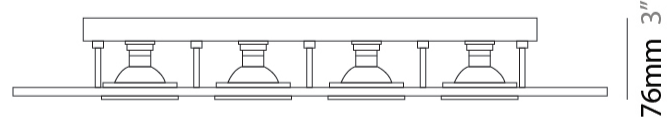

GENERAL

Series: Polifemo
Subseries: Polifemo Double Light
Brand: Milan
Division: Design
Mounting Type: Surface
Mounting Location: Ceiling
Subcategory: Downlight

PHYSICAL

Shape: Rectangle
Length (mm): 390
Length (in): 15 ³/₈
Width (mm): 270
Width (in): 10 ⁵/₈
Height (mm): 76
Height (in): 3
Light Distribution: Direct
Weight (kg): 2.45
Weight (lbs): 5.4
[Fixture Finish: GRY / WHI](#)
Fixture Material: Metal

GENERAL

Series: Polifemo
Subseries: Polifemo 4 Light Linear
Brand: Milan
Division: Design
Mounting Type: Surface
Mounting Location: Ceiling
Subcategory: Downlight

PHYSICAL

Shape: Rectangle
Length (mm): 630
Length (in): 24 ¹³/₁₆
Width (mm): 270
Width (in): 10 ⁵/₈
Height (mm): 76
Height (in): 3
Light Distribution: Direct
Weight (kg): 3.27
Weight (lbs): 7.21
[Fixture Finish: GRY / WHI](#)
Fixture Material: Metal

Certified By: Certified for North American Standards
IP rating: IP20

76mm 3"

267mm 10 1/2"

630mm 24 13/16"

PROJECT	_____
TYPE	_____
SPECIFIER	_____
QUANTITY	_____
DATE	_____

POLIFEMO 4 LIGHT SQUARE SURFACE

GENERAL

Series: Polifemo
Subseries: Polifemo 4 Light Square
Brand: Milan
Division: Design
Mounting Type: Surface
Mounting Location: Ceiling
Subcategory: Downlight

PHYSICAL

Shape: Square
Length (mm): 450
Length (in): 17 11/16
Width (mm): 450
Width (in): 17 11/16
Height (mm): 76
Height (in): 3
Light Distribution: Direct
Weight (kg): 4.09
Weight (lbs): 9.02
Fixture Finish: [GRY / WHI](#)
Fixture Material: Metal