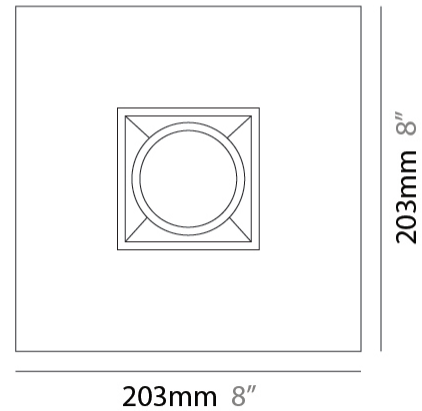

PROJECT
TYPE
SPECIFIER
QUANTITY
DATE

POLIFEMO SINGLE LIGHT SURFACE

D92051-

base number   Finish
Options

1. To build a product code in our configurator select the specify button on the base model # product page
2. To build a manual product code on this datasheet choose from the options listed below in blue font and add the suffix to the base model #

GENERAL

Series: Polifemo
Subseries: Polifemo Single Light
Brand: Milan
Division: Design
Mounting Type: Surface
Mounting Location: Ceiling
Subcategory: Downlight

PHYSICAL

Shape: Square
Length (mm): 200
Length (in): 7 7/8
Width (mm): 200
Width (in): 7 7/8
Height (mm): 76
Height (in): 3
Light Distribution: Direct
Weight (kg): 1.63
Weight (lbs): 3.59
Fixture Finish: [GRY / WHI](#)
Fixture Material: Metal

ELECTRICAL

Number of Lamps: 1
Lamp Type: LED Retrofit
Lamp Shape: MR16
Bulb Included: Bulb Not Included
Max. Wattage Per Lamp (W): 4
Lamp Base: GU10
Input Voltage (V): 120

LED

OPTICAL

RATINGS AND CERTIFICATIONS

Certified By: Certified for North American Standards