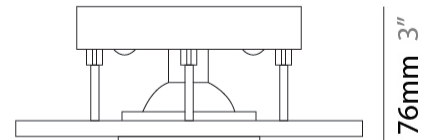

PROJECT
TYPE
SPECIFIER
QUANTITY
DATE

POLIFEMO SINGLE LIGHT SURFACE

D92051-

base number   Finish
Options

1. To build a product code in our configurator select the specify button on the base model # product page
2. To build a manual product code on this datasheet choose from the options listed below in blue font and add the suffix to the base model #

GENERAL

Series: Polifemo
Subseries: Polifemo Single Light
Brand: Milan
Division: Design
Mounting Type: Surface
Mounting Location: Ceiling
Subcategory: Downlight

PHYSICAL

Shape: Square
Length (mm): 200
Length (in): 7 7/8
Width (mm): 200
Width (in): 7 7/8
Height (mm): 76
Height (in): 3
Light Distribution: Direct
Weight (kg): 1.63
Weight (lbs): 3.59
Fixture Finish: [GRY / WHI](#)
Fixture Material: Metal

ELECTRICAL

Number of Lamps: 1
Lamp Type: LED Retrofit
Lamp Shape: MR16
Bulb Included: Bulb Not Included
Max. Wattage Per Lamp (W): 4
Lamp Base: GU10
Input Voltage (V): 120

LED

OPTICAL

RATINGS AND CERTIFICATIONS

Certified By: Certified for North American Standards