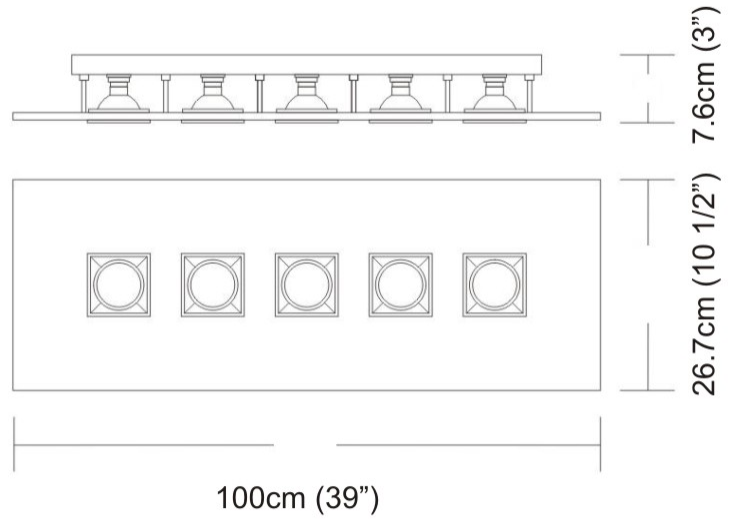

PROJECT	
TYPE	
SPECIFIER	
QUANTITY	
DATE	

POLIFEMO 5 LIGHT LINEAR SURFACE

D92032-

base number   Finish
Options

1. To build a product code in our configurator select the specify button on the base model # product page
2. To build a manual product code on this datasheet choose from the options listed below in blue font and add the suffix to the base model #

GENERAL

Series: Polifemo
Subseries: Polifemo 5 Light Linear
Partner: Milan
Division: Design
Installation: Surface
Product Type: Downlight
Mounting Location: Ceiling
Light Distribution: Direct

PHYSICAL

Aperture Sizes - Downlights: 2"
Shape: Rectangle
Length (mm): 1000
Length (in): 39 ⁷/₈
Width (mm): 270
Width (in): 10 ⁵/₈
Height (mm): 76
Height (in): 3
Weight (kg): 5.72
Weight (lbs): 12.61
[Fixture Finish: GRY / WHI](#)
Fixture Material: Metal

ELECTRICAL

Number of Lamps: 4
Lamp Type: LED Retrofit
Lamp Shape: MR16
Bulb Included: Bulb Not Included
Max. Wattage Per Lamp (W): 4
Lamp Base: GU10
Input Voltage (V): 120

LED

OPTICAL

RATINGS AND CERTIFICATIONS

Certified By: Certified for North American Standards
IP rating: IP20