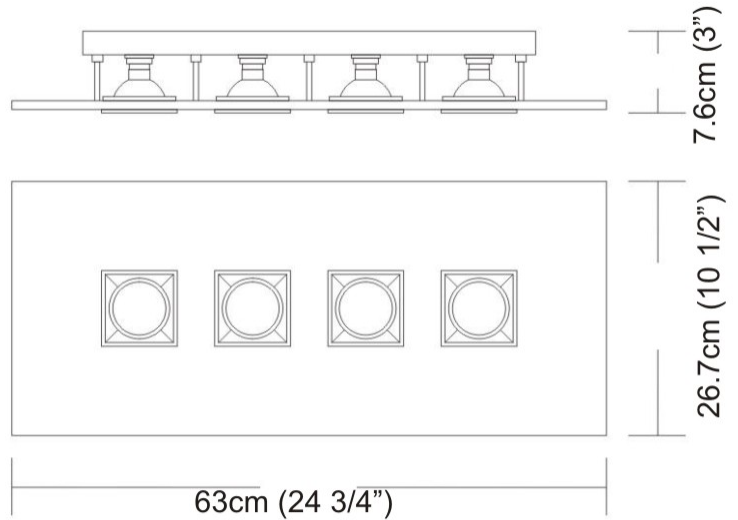

PROJECT	
TYPE	
SPECIFIER	
QUANTITY	
DATE	

POLIFEMO 4 LIGHT LINEAR SURFACE

D92022-

base number   Finish
Options

1. To build a product code in our configurator select the specify button on the base model # product page
2. To build a manual product code on this datasheet choose from the options listed below in blue font and add the suffix to the base model #

GENERAL

Series: Polifemo
Subseries: Polifemo 4 Light Linear
Partner: Milan
Division: Design
Installation: Surface
Product Type: Downlight
Mounting Location: Ceiling
Light Distribution: Direct

PHYSICAL

Aperture Sizes - Downlights: 2"
Shape: Rectangle
Length (mm): 630
Length (in): 24 ¹³/₁₆
Width (mm): 270
Width (in): 10 ⁵/₈
Height (mm): 76
Height (in): 3
Weight (kg): 3.27
Weight (lbs): 7.21
[Fixture Finish: GRY / WHI](#)
Fixture Material: Metal

ELECTRICAL

Number of Lamps: 4
Lamp Type: LED Retrofit
Lamp Shape: MR16
Bulb Included: Bulb Not Included
Max. Wattage Per Lamp (W): 4
Lamp Base: GU10
Input Voltage (V): 120

LED

OPTICAL

RATINGS AND CERTIFICATIONS

Certified By: Certified for North American Standards
IP rating: IP20