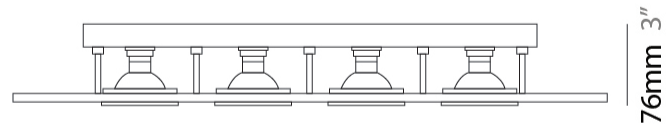

GENERAL

Series: Polifemo
Subseries: Polifemo Double Light
Brand: Milan
Division: Design
Mounting Type: Surface
Mounting Location: Ceiling
Subcategory: Downlight

PHYSICAL

Shape: Rectangle
Length (mm): 390
Length (in): 15 ³/₈
Width (mm): 270
Width (in): 10 ⁵/₈
Height (mm): 76
Height (in): 3
Light Distribution: Direct
Weight (kg): 2.45
Weight (lbs): 5.4
[Fixture Finish: GRY / WHI](#)
Fixture Material: Metal

GENERAL

Series: Polifemo
Subseries: Polifemo 4 Light Linear
Brand: Milan
Division: Design
Mounting Type: Surface
Mounting Location: Ceiling
Subcategory: Downlight

PHYSICAL

Shape: Rectangle
Length (mm): 630
Length (in): 24 ¹³/₁₆
Width (mm): 270
Width (in): 10 ⁵/₈
Height (mm): 76
Height (in): 3
Light Distribution: Direct
Weight (kg): 3.27
Weight (lbs): 7.21
[Fixture Finish: GRY / WHI](#)
Fixture Material: Metal

Certified By: Certified for North American Standards
IP rating: IP20

76mm 3"

267mm 10 1/2"

630mm 24 13/16"

PROJECT	_____
TYPE	_____
SPECIFIER	_____
QUANTITY	_____
DATE	_____

POLIFEMO 5 LIGHT LINEAR SURFACE

GENERAL

Series: Polifemo
Subseries: Polifemo 5 Light Linear
Brand: Milan
Division: Design
Mounting Type: Surface
Mounting Location: Ceiling
Subcategory: Downlight

PHYSICAL

Shape: Rectangle
Length (mm): 1000
Length (in): 39 3/8
Width (mm): 270
Width (in): 10 5/8
Height (mm): 76
Height (in): 3
Light Distribution: Direct
Weight (kg): 5.72
Weight (lbs): 12.61
[Fixture Finish: GRY / WHI](#)
Fixture Material: Metal