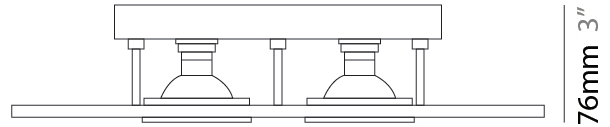

PROJECT	
TYPE	
SPECIFIER	
QUANTITY	
DATE	

POLIFEMO DOUBLE LIGHT SURFACE

D92021-

base number   Finish
Options

1. To build a product code in our configurator select the specify button on the base model # product page
2. To build a manual product code on this datasheet choose from the options listed below in blue font and add the suffix to the base model #

GENERAL

Series: Polifemo
Subseries: Polifemo Double Light
Brand: Milan
Division: Design
Mounting Type: Surface
Mounting Location: Ceiling
Subcategory: Downlight

PHYSICAL

Shape: Rectangle
Length (mm): 390
Length (in): 15 ³/₈
Width (mm): 270
Width (in): 10 ⁵/₈
Height (mm): 76
Height (in): 3
Light Distribution: Direct
Weight (kg): 2.45
Weight (lbs): 5.4
[Fixture Finish: GRY / WHI](#)
Fixture Material: Metal

ELECTRICAL

Number of Lamps: 2
Lamp Type: LED Retrofit
Lamp Shape: MR16
Bulb Included: Bulb Not Included
Max. Wattage Per Lamp (W): 4
Lamp Base: GU10
Input Voltage (V): 120

LED

OPTICAL

RATINGS AND CERTIFICATIONS

Certified By: Certified for North American Standards
IP rating: IP20