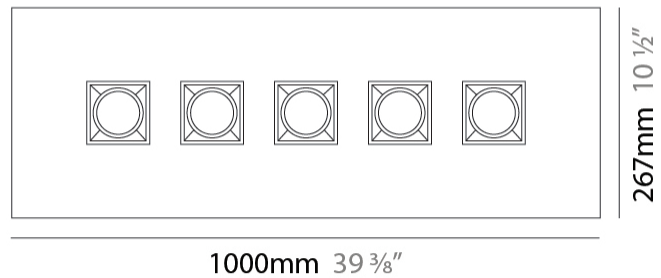

PROJECT	_____
TYPE	_____
SPECIFIER	_____
QUANTITY	_____
DATE	_____

POLIFEMO 5 LIGHT LINEAR SURFACE

D92032-

base number   Finish
Options

1. To build a product code in our configurator select the specify button on the base model # product page
2. To build a manual product code on this datasheet choose from the options listed below in blue font and add the suffix to the base model #

GENERAL

Series: Polifemo
Subseries: Polifemo 5 Light Linear
Brand: Milan
Division: Design
Mounting Type: Surface
Mounting Location: Ceiling
Subcategory: Downlight

PHYSICAL

Shape: Rectangle
Length (mm): 1000
Length (in): 39 3/8
Width (mm): 270
Width (in): 10 5/8
Height (mm): 76
Height (in): 3
Light Distribution: Direct
Weight (kg): 5.72
Weight (lbs): 12.61
[Fixture Finish: GRY / WHI](#)
Fixture Material: Metal

ELECTRICAL

Number of Lamps: 4
Lamp Type: LED Retrofit
Lamp Shape: MR16
Bulb Included: Bulb Not Included
Max. Wattage Per Lamp (W): 4
Lamp Base: GU10
Input Voltage (V): 120

LED

OPTICAL

RATINGS AND CERTIFICATIONS

Certified By: Certified for North American Standards
IP rating: IP20