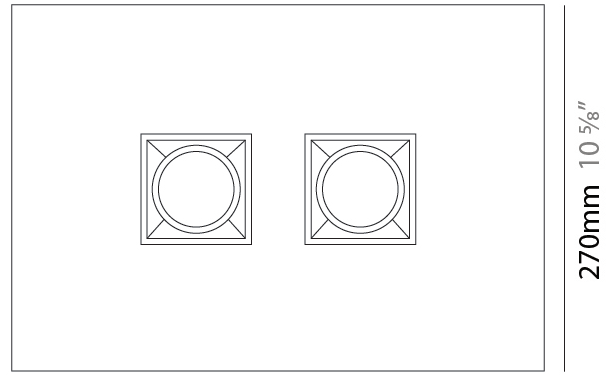

PROJECT	
TYPE	
SPECIFIER	
QUANTITY	
DATE	

POLIFEMO DOUBLE LIGHT SURFACE

D92021-

base number   Finish
Options

1. To build a product code in our configurator select the specify button on the base model # product page
2. To build a manual product code on this datasheet choose from the options listed below in blue font and add the suffix to the base model #

GENERAL

Series: Polifemo
Subseries: Polifemo Double Light
Brand: Milan
Division: Design
Mounting Type: Surface
Mounting Location: Ceiling
Subcategory: Downlight

PHYSICAL

Shape: Rectangle
Length (mm): 390
Length (in): 15 ³/₈
Width (mm): 270
Width (in): 10 ⁵/₈
Height (mm): 76
Height (in): 3
Light Distribution: Direct
Weight (kg): 2.45
Weight (lbs): 5.4
[Fixture Finish: GRY / WHI](#)
Fixture Material: Metal

ELECTRICAL

Number of Lamps: 2
Lamp Type: LED Retrofit
Lamp Shape: MR16
Bulb Included: Bulb Not Included
Max. Wattage Per Lamp (W): 4
Lamp Base: GU10
Input Voltage (V): 120

LED

OPTICAL

RATINGS AND CERTIFICATIONS

Certified By: Certified for North American Standards
IP rating: IP20