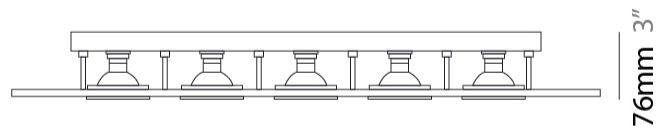

PROJECT	_____
TYPE	_____
SPECIFIER	_____
QUANTITY	_____
DATE	_____

POLIFEMO 5 LIGHT LINEAR SURFACE

D92032-

base number   Finish
Options

1. To build a product code in our configurator select the specify button on the base model # product page
2. To build a manual product code on this datasheet choose from the options listed below in blue font and add the suffix to the base model #

GENERAL

Series: Polifemo
Subseries: Polifemo 5 Light Linear
Brand: Milan
Division: Design
Mounting Type: Surface
Mounting Location: Ceiling
Subcategory: Downlight

PHYSICAL

Shape: Rectangle
Length (mm): 1000
Length (in): 39 3/8
Width (mm): 270
Width (in): 10 5/8
Height (mm): 76
Height (in): 3
Light Distribution: Direct
Weight (kg): 5.72
Weight (lbs): 12.61
[Fixture Finish: GRY / WHI](#)
Fixture Material: Metal

ELECTRICAL

Number of Lamps: 4
Lamp Type: LED Retrofit
Lamp Shape: MR16
Bulb Included: Bulb Not Included
Max. Wattage Per Lamp (W): 4
Lamp Base: GU10
Input Voltage (V): 120

LED

OPTICAL

RATINGS AND CERTIFICATIONS

Certified By: Certified for North American Standards
IP rating: IP20