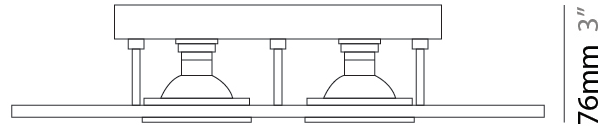

PROJECT	
TYPE	
SPECIFIER	
QUANTITY	
DATE	

POLIFEMO DOUBLE LIGHT SURFACE

D92021-

base number   Finish
Options

1. To build a product code in our configurator select the specify button on the base model # product page
2. To build a manual product code on this datasheet choose from the options listed below in blue font and add the suffix to the base model #

GENERAL

Series: Polifemo
Subseries: Polifemo Double Light
Brand: Milan
Division: Design
Mounting Type: Surface
Mounting Location: Ceiling
Subcategory: Downlight

PHYSICAL

Shape: Rectangle
Length (mm): 390
Length (in): 15 3/8
Width (mm): 270
Width (in): 10 5/8
Height (mm): 76
Height (in): 3
Light Distribution: Direct
Weight (kg): 2.45
Weight (lbs): 5.4
Fixture Finish: [GRY / WHI](#)
Fixture Material: Metal

ELECTRICAL

Number of Lamps: 2
Lamp Type: LED Retrofit
Lamp Shape: MR16
Bulb Included: Bulb Not Included
Max. Wattage Per Lamp (W): 4
Lamp Base: GU10
Input Voltage (V): 120

LED

OPTICAL

RATINGS AND CERTIFICATIONS

Certified By: Certified for North American Standards
IP rating: IP20

390mm 15 3/8"