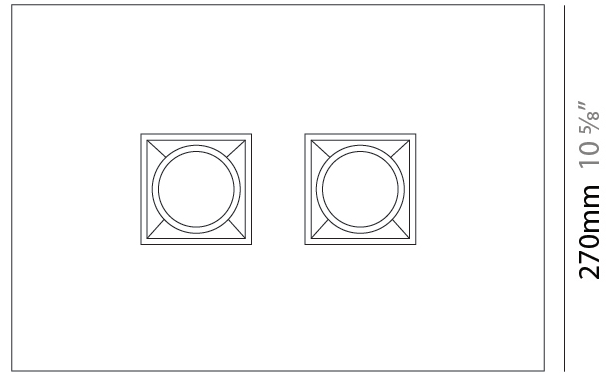

GENERAL

Series: Polifemo
Subseries: Polifemo Double Light
Brand: Milan
Division: Design
Mounting Type: Surface
Mounting Location: Ceiling
Subcategory: Downlight

PHYSICAL

Shape: Rectangle
Length (mm): 390
Length (in): 15 3/8
Width (mm): 270
Width (in): 10 5/8
Height (mm): 76
Height (in): 3
Light Distribution: Direct
Weight (kg): 2.45
Weight (lbs): 5.4
Fixture Finish: [GRY / WHI](#)
Fixture Material: Metal

Certified By: Certified for North American Standards
IP rating: IP20

390mm 15 3/8"

PROJECT	_____
TYPE	_____
SPECIFIER	_____
QUANTITY	_____
DATE	_____

POLIFEMO 4 LIGHT LINEAR SURFACE

D92022-

base number Finish
Options

GENERAL

Series: Polifemo
Subseries: Polifemo 4 Light Linear
Brand: Milan
Division: Design
Mounting Type: Surface
Mounting Location: Ceiling
Subcategory: Downlight

PHYSICAL

Shape: Rectangle
Length (mm): 630
Length (in): 24 ¹³/₁₆
Width (mm): 270
Width (in): 10 ⁵/₈
Height (mm): 76
Height (in): 3
Light Distribution: Direct
Weight (kg): 3.27
Weight (lbs): 7.21
[Fixture Finish: GRY / WHI](#)
Fixture Material: Metal

GENERAL

Series: Polifemo
Subseries: Polifemo 5 Light Linear
Brand: Milan
Division: Design
Mounting Type: Surface
Mounting Location: Ceiling
Subcategory: Downlight

PHYSICAL

Shape: Rectangle
Length (mm): 1000
Length (in): 39 ³/₈
Width (mm): 270
Width (in): 10 ⁵/₈
Height (mm): 76
Height (in): 3
Light Distribution: Direct
Weight (kg): 5.72
Weight (lbs): 12.61
[Fixture Finish: GRY / WHI](#)
Fixture Material: Metal