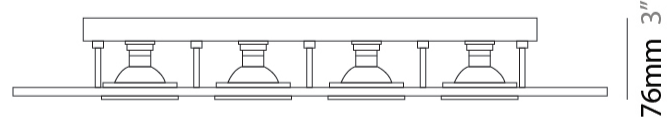

GENERAL

Series: Polifemo
Subseries: Polifemo Double Light
Brand: Milan
Division: Design
Mounting Type: Surface
Mounting Location: Ceiling
Subcategory: Downlight

PHYSICAL

Shape: Rectangle
Length (mm): 390
Length (in): 15 3/8
Width (mm): 270
Width (in): 10 5/8
Height (mm): 76
Height (in): 3
Light Distribution: Direct
Weight (kg): 2.45
Weight (lbs): 5.4
Fixture Finish: [GRY / WHI](#)
Fixture Material: Metal

GENERAL

Series: Polifemo
Subseries: Polifemo 4 Light Linear
Brand: Milan
Division: Design
Mounting Type: Surface
Mounting Location: Ceiling
Subcategory: Downlight

PHYSICAL

Shape: Rectangle
Length (mm): 630
Length (in): 24 ¹³/₁₆
Width (mm): 270
Width (in): 10 ⁵/₈
Height (mm): 76
Height (in): 3
Light Distribution: Direct
Weight (kg): 3.27
Weight (lbs): 7.21
[Fixture Finish: GRY / WHI](#)
Fixture Material: Metal

Certified By: Certified for North American Standards
IP rating: IP20

76mm 3"

267mm 10 1/2"

630mm 24 ¹³/₁₆"

PROJECT	_____
TYPE	_____
SPECIFIER	_____
QUANTITY	_____
DATE	_____

POLIFEMO 5 LIGHT LINEAR SURFACE

GENERAL

Series: Polifemo
Subseries: Polifemo 5 Light Linear
Brand: Milan
Division: Design
Mounting Type: Surface
Mounting Location: Ceiling
Subcategory: Downlight

PHYSICAL

Shape: Rectangle
Length (mm): 1000
Length (in): 39 ³/₈
Width (mm): 270
Width (in): 10 ⁵/₈
Height (mm): 76
Height (in): 3
Light Distribution: Direct
Weight (kg): 5.72
Weight (lbs): 12.61
[Fixture Finish: GRY / WHI](#)
Fixture Material: Metal