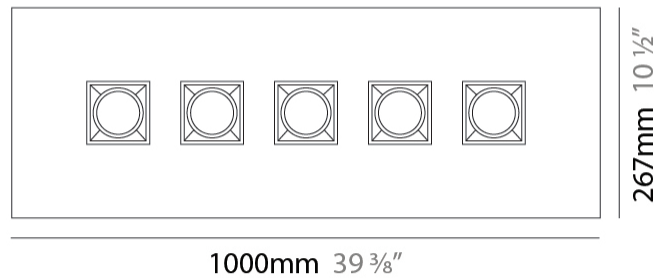

PROJECT	_____
TYPE	_____
SPECIFIER	_____
QUANTITY	_____
DATE	_____

POLIFEMO 5 LIGHT LINEAR SURFACE

D92032-

base number   Finish
Options

1. To build a product code in our configurator select the specify button on the base model # product page
2. To build a manual product code on this datasheet choose from the options listed below in blue font and add the suffix to the base model #

GENERAL

Series: Polifemo
Subseries: Polifemo 5 Light Linear
Brand: Milan
Division: Design
Mounting Type: Surface
Mounting Location: Ceiling
Subcategory: Downlight

PHYSICAL

Shape: Rectangle
Length (mm): 1000
Length (in): 39 ³/₈
Width (mm): 270
Width (in): 10 ⁵/₈
Height (mm): 76
Height (in): 3
Light Distribution: Direct
Weight (kg): 5.72
Weight (lbs): 12.61
[Fixture Finish: GRY / WHI](#)
Fixture Material: Metal

ELECTRICAL

Number of Lamps: 4
Lamp Type: LED Retrofit
Lamp Shape: MR16
Bulb Included: Bulb Not Included
Max. Wattage Per Lamp (W): 4
Lamp Base: GU10
Input Voltage (V): 120

LED

OPTICAL

RATINGS AND CERTIFICATIONS

Certified By: Certified for North American Standards
IP rating: IP20