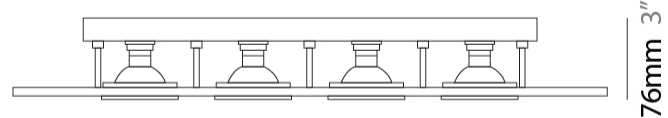

PROJECT	_____
TYPE	_____
SPECIFIER	_____
QUANTITY	_____
DATE	_____

POLIFEMO 4 LIGHT LINEAR SURFACE

D92022-

base number   Finish
Options

1. To build a product code in our configurator select the specify button on the base model # product page
2. To build a manual product code on this datasheet choose from the options listed below in blue font and add the suffix to the base model #

GENERAL

Series: Polifemo
Subseries: Polifemo 4 Light Linear
Brand: Milan
Division: Design
Mounting Type: Surface
Mounting Location: Ceiling
Subcategory: Downlight

PHYSICAL

Shape: Rectangle
Length (mm): 630
Length (in): 24 ¹³/₁₆"
Width (mm): 270
Width (in): 10 ⁵/₈"
Height (mm): 76
Height (in): 3
Light Distribution: Direct
Weight (kg): 3.27
Weight (lbs): 7.21
[Fixture Finish: GRY / WHI](#)
Fixture Material: Metal

ELECTRICAL

Number of Lamps: 4
Lamp Type: LED Retrofit
Lamp Shape: MR16
Bulb Included: Bulb Not Included
Max. Wattage Per Lamp (W): 4
Lamp Base: GU10
Input Voltage (V): 120

LED

OPTICAL

RATINGS AND CERTIFICATIONS

Certified By: Certified for North American Standards
IP rating: IP20

630mm 24 ¹³/₁₆"