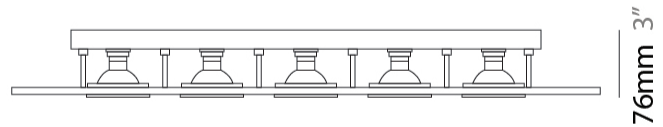

PROJECT	_____
TYPE	_____
SPECIFIER	_____
QUANTITY	_____
DATE	_____

POLIFEMO 5 LIGHT LINEAR SURFACE

D92032-

base number   Finish
Options

1. To build a product code in our configurator select the specify button on the base model # product page
2. To build a manual product code on this datasheet choose from the options listed below in blue font and add the suffix to the base model #

GENERAL

Series: Polifemo
Subseries: Polifemo 5 Light Linear
Brand: Milan
Division: Design
Mounting Type: Surface
Mounting Location: Ceiling
Subcategory: Downlight

PHYSICAL

Shape: Rectangle
Length (mm): 1000
Length (in): 39 ³/₈
Width (mm): 270
Width (in): 10 ⁵/₈
Height (mm): 76
Height (in): 3
Light Distribution: Direct
Weight (kg): 5.72
Weight (lbs): 12.61
[Fixture Finish: GRY / WHI](#)
Fixture Material: Metal

ELECTRICAL

Number of Lamps: 4
Lamp Type: LED Retrofit
Lamp Shape: MR16
Bulb Included: Bulb Not Included
Max. Wattage Per Lamp (W): 4
Lamp Base: GU10
Input Voltage (V): 120

LED

OPTICAL

RATINGS AND CERTIFICATIONS

Certified By: Certified for North American Standards
IP rating: IP20