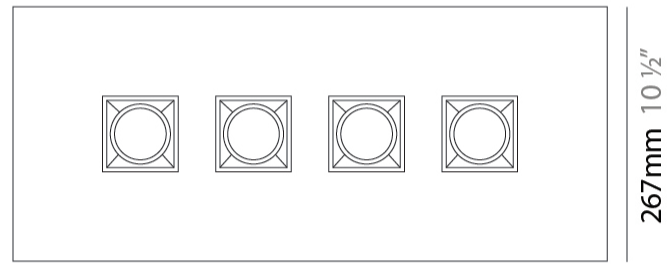

PROJECT	_____
TYPE	_____
SPECIFIER	_____
QUANTITY	_____
DATE	_____

POLIFEMO 4 LIGHT LINEAR SURFACE

D92022-

base number   Finish
Options

1. To build a product code in our configurator select the specify button on the base model # product page
2. To build a manual product code on this datasheet choose from the options listed below in blue font and add the suffix to the base model #

GENERAL

Series: Polifemo
Subseries: Polifemo 4 Light Linear
Brand: Milan
Division: Design
Mounting Type: Surface
Mounting Location: Ceiling
Subcategory: Downlight

PHYSICAL

Shape: Rectangle
Length (mm): 630
Length (in): 24 ¹³/₁₆"
Width (mm): 270
Width (in): 10 ⁵/₈"
Height (mm): 76
Height (in): 3
Light Distribution: Direct
Weight (kg): 3.27
Weight (lbs): 7.21
[Fixture Finish: GRY / WHI](#)
Fixture Material: Metal

ELECTRICAL

Number of Lamps: 4
Lamp Type: LED Retrofit
Lamp Shape: MR16
Bulb Included: Bulb Not Included
Max. Wattage Per Lamp (W): 4
Lamp Base: GU10
Input Voltage (V): 120

LED

OPTICAL

RATINGS AND CERTIFICATIONS

Certified By: Certified for North American Standards
IP rating: IP20

630mm 24 ¹³/₁₆"