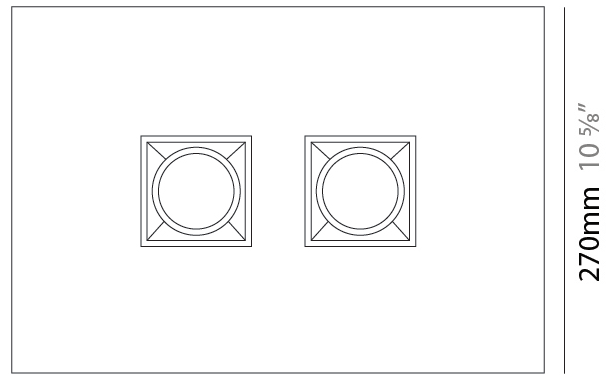

GENERAL

Series: Polifemo
Subseries: Polifemo Double Light
Brand: Milan
Division: Design
Mounting Type: Surface
Mounting Location: Ceiling
Subcategory: Downlight

PHYSICAL

Shape: Rectangle
Length (mm): 390
Length (in): 15 ³/₈
Width (mm): 270
Width (in): 10 ⁵/₈
Height (mm): 76
Height (in): 3
Light Distribution: Direct
Weight (kg): 2.45
Weight (lbs): 5.4
Fixture Finish: [GRY / WHI](#)
Fixture Material: Metal

Certified By: Certified for North American Standards
IP rating: IP20

390mm 15 ³/₈"

PROJECT	_____
TYPE	_____
SPECIFIER	_____
QUANTITY	_____
DATE	_____

POLIFEMO 4 LIGHT LINEAR SURFACE

D92022-

base number Finish
Options

GENERAL

Series: Polifemo
Subseries: Polifemo 4 Light Linear
Brand: Milan
Division: Design
Mounting Type: Surface
Mounting Location: Ceiling
Subcategory: Downlight

PHYSICAL

Shape: Rectangle
Length (mm): 630
Length (in): 24 ¹³/₁₆"
Width (mm): 270
Width (in): 10 ⁵/₈"
Height (mm): 76
Height (in): 3
Light Distribution: Direct
Weight (kg): 3.27
Weight (lbs): 7.21
[Fixture Finish: GRY / WHI](#)
Fixture Material: Metal

GENERAL

Series: Polifemo
Subseries: Polifemo 5 Light Linear
Brand: Milan
Division: Design
Mounting Type: Surface
Mounting Location: Ceiling
Subcategory: Downlight

PHYSICAL

Shape: Rectangle
Length (mm): 1000
Length (in): 39 ³/₈
Width (mm): 270
Width (in): 10 ⁵/₈
Height (mm): 76
Height (in): 3
Light Distribution: Direct
Weight (kg): 5.72
Weight (lbs): 12.61
[Fixture Finish: GRY / WHI](#)
Fixture Material: Metal