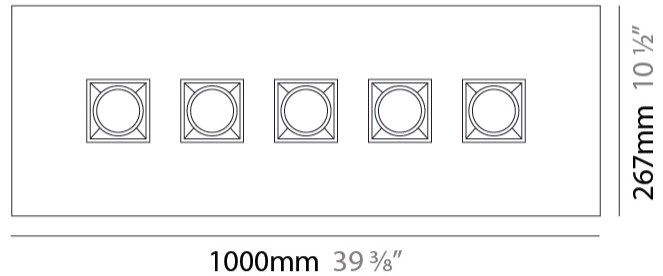

PROJECT	_____
TYPE	_____
SPECIFIER	_____
QUANTITY	_____
DATE	_____

POLIFEMO 5 LIGHT LINEAR SURFACE

D92032-

base number   Finish
Options

1. To build a product code in our configurator select the specify button on the base model # product page
2. To build a manual product code on this datasheet choose from the options listed below in blue font and add the suffix to the base model #

GENERAL

Series: Polifemo
Subseries: Polifemo 5 Light Linear
Brand: Milan
Division: Design
Mounting Type: Surface
Mounting Location: Ceiling
Subcategory: Downlight

PHYSICAL

Shape: Rectangle
Length (mm): 1000
Length (in): 39 ³/₈
Width (mm): 270
Width (in): 10 ⁵/₈
Height (mm): 76
Height (in): 3
Light Distribution: Direct
Weight (kg): 5.72
Weight (lbs): 12.61
[Fixture Finish: GRY / WHI](#)
Fixture Material: Metal

ELECTRICAL

Number of Lamps: 4
Lamp Type: LED Retrofit
Lamp Shape: MR16
Bulb Included: Bulb Not Included
Max. Wattage Per Lamp (W): 4
Lamp Base: GU10
Input Voltage (V): 120

LED

OPTICAL

RATINGS AND CERTIFICATIONS

Certified By: Certified for North American Standards
IP rating: IP20