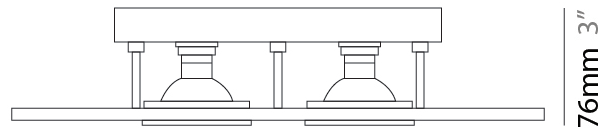

PHYSICAL

Shape: Rectangle

Length (mm): 390

Length (in): 15 ³/₈

Width (mm): 270

Width (in): 10 ⁵/₈

Height (mm): 76

Height (in): 3

Light Distribution: Direct

Weight (kg): 2.45

Weight (lbs): 5.4

Fixture Finish: [GRY / WHI](#)

Fixture Material: Metal

ELECTRICAL

Number of Lamps: 2

Lamp Type: LED Retrofit

Certified By: Certified for North American Standards

IP rating: IP20

390mm 15 ³/₈"

76mm 3"

270mm 10 ⁵/₈"

PROJECT	_____
TYPE	_____
SPECIFIER	_____
QUANTITY	_____
DATE	_____

POLIFEMO 4 LIGHT LINEAR SURFACE

D92022-

GENERAL

Series: Polifemo
Subseries: Polifemo 4 Light Linear
Brand: Milan
Division: Design
Mounting Type: Surface
Mounting Location: Ceiling
Subcategory: Downlight

PHYSICAL

Shape: Rectangle
Length (mm): 630
Length (in): 24 ¹³/₁₆
Width (mm): 270
Width (in): 10 ⁵/₈
Height (mm): 76
Height (in): 3
Light Distribution: Direct
Weight (kg): 3.27
Weight (lbs): 7.21
[Fixture Finish: GRY / WHI](#)
Fixture Material: Metal