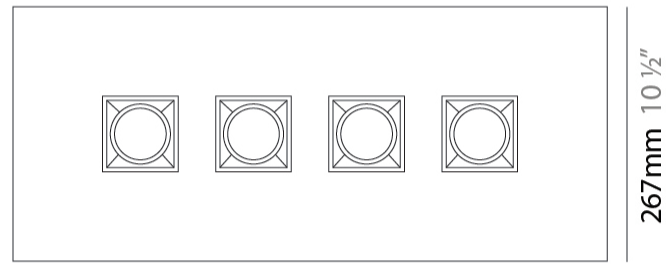

PROJECT	_____
TYPE	_____
SPECIFIER	_____
QUANTITY	_____
DATE	_____

POLIFEMO 4 LIGHT LINEAR SURFACE

D92022-

base number   Finish
Options

1. To build a product code in our configurator select the specify button on the base model # product page
2. To build a manual product code on this datasheet choose from the options listed below in blue font and add the suffix to the base model #

GENERAL

Series: Polifemo
Subseries: Polifemo 4 Light Linear
Brand: Milan
Division: Design
Mounting Type: Surface
Mounting Location: Ceiling
Subcategory: Downlight

PHYSICAL

Shape: Rectangle
Length (mm): 630
Length (in): 24 ¹³/₁₆
Width (mm): 270
Width (in): 10 ⁵/₈
Height (mm): 76
Height (in): 3
Light Distribution: Direct
Weight (kg): 3.27
Weight (lbs): 7.21
[Fixture Finish: GRY / WHI](#)
Fixture Material: Metal

ELECTRICAL

Number of Lamps: 4
Lamp Type: LED Retrofit
Lamp Shape: MR16
Bulb Included: Bulb Not Included
Max. Wattage Per Lamp (W): 4
Lamp Base: GU10
Input Voltage (V): 120

LED

OPTICAL

RATINGS AND CERTIFICATIONS

Certified By: Certified for North American Standards
IP rating: IP20

630mm 24 ¹³/₁₆"