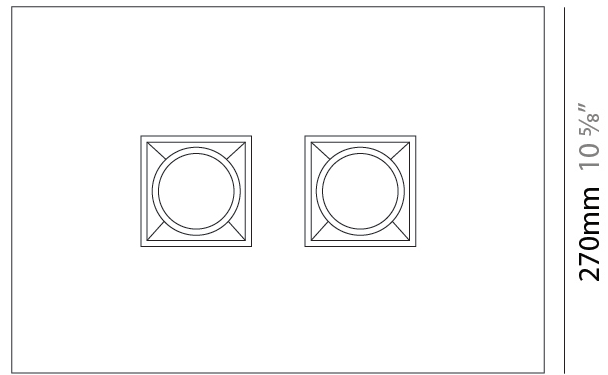

POLIFEMO DOUBLE LIGHT SURFACE

D92021-

base number   Finish
Options

1. To build a product code in our configurator select the specify button on the base model # product page
2. To build a manual product code on this datasheet choose from the options listed below in blue font and add the suffix to the base model #

GENERAL

Series: Polifemo

Subseries: Polifemo Double Light

Brand: Milan

Division: Design

Mounting Type: Surface

Mounting Location: Ceiling

Subcategory: Downlight

PHYSICAL

Shape: Rectangle

Length (mm): 390

Length (in): 15 ³/₈

Width (mm): 270

Width (in): 10 ⁵/₈

Height (mm): 76

Height (in): 3

Light Distribution: Direct

Weight (kg): 2.45

Weight (lbs): 5.4

Fixture Finish: [GRY / WHI](#)

Fixture Material: Metal

ELECTRICAL

Number of Lamps: 2

Lamp Type: LED Retrofit

Lamp Shape: MR16

Bulb Included: Bulb Not Included

Max. Wattage Per Lamp (W): 4

Lamp Base: GU10

Input Voltage (V): 120

LED

OPTICAL

RATINGS AND CERTIFICATIONS

Certified By: Certified for North American Standards

IP rating: IP20

390mm 15 ³/₈"

76mm 3"

270mm 10 ⁵/₈"