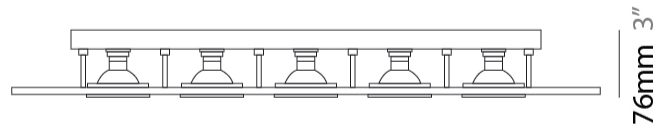

PROJECT	_____
TYPE	_____
SPECIFIER	_____
QUANTITY	_____
DATE	_____

POLIFEMO 5 LIGHT LINEAR SURFACE

D92032-

base number   Finish
Options

1. To build a product code in our configurator select the specify button on the base model # product page
2. To build a manual product code on this datasheet choose from the options listed below in blue font and add the suffix to the base model #

GENERAL

Series: Polifemo
Subseries: Polifemo 5 Light Linear
Brand: Milan
Division: Design
Mounting Type: Surface
Mounting Location: Ceiling
Subcategory: Downlight

PHYSICAL

Shape: Rectangle
Length (mm): 1000
Length (in): 39 3/8
Width (mm): 270
Width (in): 10 5/8
Height (mm): 76
Height (in): 3
Light Distribution: Direct
Weight (kg): 5.72
Weight (lbs): 12.61
[Fixture Finish: GRY / WHI](#)
Fixture Material: Metal

ELECTRICAL

Number of Lamps: 4
Lamp Type: LED Retrofit
Lamp Shape: MR16
Bulb Included: Bulb Not Included
Max. Wattage Per Lamp (W): 4
Lamp Base: GU10
Input Voltage (V): 120

LED

OPTICAL

RATINGS AND CERTIFICATIONS

Certified By: Certified for North American Standards
IP rating: IP20