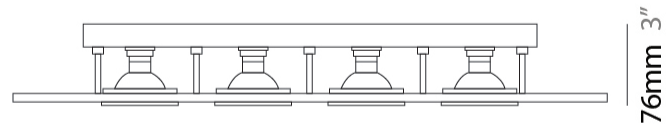

PROJECT	_____
TYPE	_____
SPECIFIER	_____
QUANTITY	_____
DATE	_____

POLIFEMO 4 LIGHT LINEAR SURFACE

D92022-

base number   Finish
Options

1. To build a product code in our configurator select the specify button on the base model # product page
2. To build a manual product code on this datasheet choose from the options listed below in blue font and add the suffix to the base model #

GENERAL

Series: Polifemo
Subseries: Polifemo 4 Light Linear
Brand: Milan
Division: Design
Mounting Type: Surface
Mounting Location: Ceiling
Subcategory: Downlight

PHYSICAL

Shape: Rectangle
Length (mm): 630
Length (in): 24 ¹³/₁₆
Width (mm): 270
Width (in): 10 ⁵/₈
Height (mm): 76
Height (in): 3
Light Distribution: Direct
Weight (kg): 3.27
Weight (lbs): 7.21
[Fixture Finish: GRY / WHI](#)
Fixture Material: Metal

ELECTRICAL

Number of Lamps: 4
Lamp Type: LED Retrofit
Lamp Shape: MR16
Bulb Included: Bulb Not Included
Max. Wattage Per Lamp (W): 4
Lamp Base: GU10
Input Voltage (V): 120

LED

OPTICAL

RATINGS AND CERTIFICATIONS

Certified By: Certified for North American Standards
IP rating: IP20

630mm 24 ¹³/₁₆"