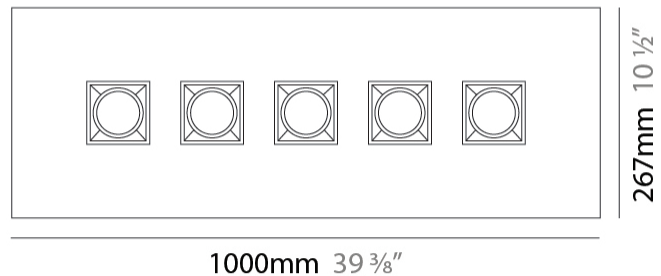

PROJECT	_____
TYPE	_____
SPECIFIER	_____
QUANTITY	_____
DATE	_____

POLIFEMO 5 LIGHT LINEAR SURFACE

D92032-

base number   Finish
Options

1. To build a product code in our configurator select the specify button on the base model # product page
2. To build a manual product code on this datasheet choose from the options listed below in blue font and add the suffix to the base model #

GENERAL

Series: Polifemo
Subseries: Polifemo 5 Light Linear
Brand: Milan
Division: Design
Mounting Type: Surface
Mounting Location: Ceiling
Subcategory: Downlight

PHYSICAL

Shape: Rectangle
Length (mm): 1000
Length (in): 39 3/8
Width (mm): 270
Width (in): 10 5/8
Height (mm): 76
Height (in): 3
Light Distribution: Direct
Weight (kg): 5.72
Weight (lbs): 12.61
[Fixture Finish: GRY / WHI](#)
Fixture Material: Metal

ELECTRICAL

Number of Lamps: 4
Lamp Type: LED Retrofit
Lamp Shape: MR16
Bulb Included: Bulb Not Included
Max. Wattage Per Lamp (W): 4
Lamp Base: GU10
Input Voltage (V): 120

LED

OPTICAL

RATINGS AND CERTIFICATIONS

Certified By: Certified for North American Standards
IP rating: IP20