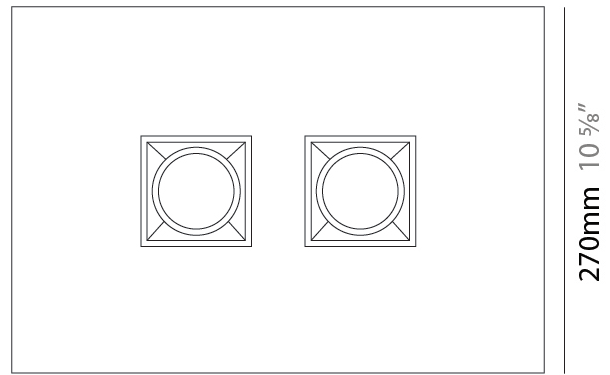

GENERAL

Series: Polifemo
 Subseries: Polifemo Double Light
 Brand: Milan
 Division: Design
 Mounting Type: Surface
 Mounting Location: Ceiling
 Subcategory: Downlight

PHYSICAL

Shape: Rectangle
 Length (mm): 390
 Length (in): 15 3/8
 Width (mm): 270
 Width (in): 10 5/8
 Height (mm): 76
 Height (in): 3
 Light Distribution: Direct
 Weight (kg): 2.45
 Weight (lbs): 5.4
[Fixture Finish: GRY / WHI](#)
 Fixture Material: Metal

Certified By: Certified for North American Standards
 IP rating: IP20

390mm 15 3/8"

PROJECT
TYPE
SPECIFIER
QUANTITY
DATE

POLIFEMO 4 LIGHT LINEAR SURFACE

D92022-

base number Finish
Options

- To build a product code in our configurator select the specify button on the base model # product page
- To build a manual product code on this datasheet choose from the options listed below in blue font and add the suffix to the base model #

GENERAL

Series: Polifemo
Subseries: Polifemo 4 Light Linear
Brand: Milan
Division: Design
Mounting Type: Surface
Mounting Location: Ceiling
Subcategory: Downlight

PHYSICAL

Shape: Rectangle
Length (mm): 630
Length (in): 24 ¹³/₁₆
Width (mm): 270
Width (in): 10 ⁵/₈
Height (mm): 76
Height (in): 3
Light Distribution: Direct
Weight (kg): 3.27
Weight (lbs): 7.21
[Fixture Finish: GRY / WHI](#)
Fixture Material: Metal

GENERAL

Series: Polifemo
Subseries: Polifemo 5 Light Linear
Brand: Milan
Division: Design
Mounting Type: Surface
Mounting Location: Ceiling
Subcategory: Downlight

PHYSICAL

Shape: Rectangle
Length (mm): 1000
Length (in): 39 ³/₈
Width (mm): 270
Width (in): 10 ⁵/₈
Height (mm): 76
Height (in): 3
Light Distribution: Direct
Weight (kg): 5.72
Weight (lbs): 12.61
[Fixture Finish: GRY / WHI](#)
Fixture Material: Metal