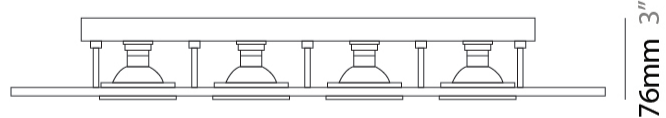

PROJECT
TYPE
SPECIFIER
QUANTITY
DATE

POLIFEMO 4 LIGHT LINEAR SURFACE

D92022-

base number   Finish
Options

1. To build a product code in our configurator select the specify button on the base model # product page
2. To build a manual product code on this datasheet choose from the options listed below in blue font and add the suffix to the base model #

GENERAL

Series: Polifemo
Subseries: Polifemo 4 Light Linear
Brand: Milan
Division: Design
Mounting Type: Surface
Mounting Location: Ceiling
Subcategory: Downlight

PHYSICAL

Shape: Rectangle
Length (mm): 630
Length (in): 24 ¹³/₁₆
Width (mm): 270
Width (in): 10 ⁵/₈
Height (mm): 76
Height (in): 3
Light Distribution: Direct
Weight (kg): 3.27
Weight (lbs): 7.21
[Fixture Finish: GRY / WHI](#)
Fixture Material: Metal

ELECTRICAL

Number of Lamps: 4
Lamp Type: LED Retrofit
Lamp Shape: MR16
Bulb Included: Bulb Not Included
Max. Wattage Per Lamp (W): 4
Lamp Base: GU10
Input Voltage (V): 120

LED

OPTICAL

RATINGS AND CERTIFICATIONS

Certified By: Certified for North American Standards
IP rating: IP20

630mm 24 ¹³/₁₆"