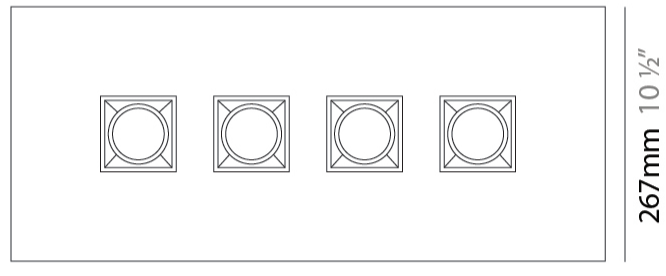

PROJECT
TYPE
SPECIFIER
QUANTITY
DATE

POLIFEMO 4 LIGHT LINEAR SURFACE

D92022-

base number   Finish
Options

1. To build a product code in our configurator select the specify button on the base model # product page
2. To build a manual product code on this datasheet choose from the options listed below in blue font and add the suffix to the base model #

GENERAL

Series: Polifemo
Subseries: Polifemo 4 Light Linear
Brand: Milan
Division: Design
Mounting Type: Surface
Mounting Location: Ceiling
Subcategory: Downlight

PHYSICAL

Shape: Rectangle
Length (mm): 630
Length (in): 24 ¹³/₁₆
Width (mm): 270
Width (in): 10 ⁵/₈
Height (mm): 76
Height (in): 3
Light Distribution: Direct
Weight (kg): 3.27
Weight (lbs): 7.21
[Fixture Finish: GRY / WHI](#)
Fixture Material: Metal

ELECTRICAL

Number of Lamps: 4
Lamp Type: LED Retrofit
Lamp Shape: MR16
Bulb Included: Bulb Not Included
Max. Wattage Per Lamp (W): 4
Lamp Base: GU10
Input Voltage (V): 120

LED

OPTICAL

RATINGS AND CERTIFICATIONS

Certified By: Certified for North American Standards
IP rating: IP20

630mm 24 ¹³/₁₆"