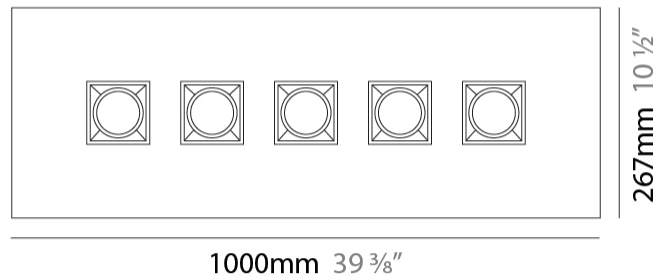

PROJECT	_____
TYPE	_____
SPECIFIER	_____
QUANTITY	_____
DATE	_____

POLIFEMO 5 LIGHT LINEAR SURFACE

D92032-

base number   Finish
Options

1. To build a product code in our configurator select the specify button on the base model # product page
2. To build a manual product code on this datasheet choose from the options listed below in blue font and add the suffix to the base model #

GENERAL

Series: Polifemo
Subseries: Polifemo 5 Light Linear
Brand: Milan
Division: Design
Mounting Type: Surface
Mounting Location: Ceiling
Subcategory: Downlight

PHYSICAL

Shape: Rectangle
Length (mm): 1000
Length (in): 39 ³/₈
Width (mm): 270
Width (in): 10 ⁵/₈
Height (mm): 76
Height (in): 3
Light Distribution: Direct
Weight (kg): 5.72
Weight (lbs): 12.61
[Fixture Finish: GRY / WHI](#)
Fixture Material: Metal

ELECTRICAL

Number of Lamps: 4
Lamp Type: LED Retrofit
Lamp Shape: MR16
Bulb Included: Bulb Not Included
Max. Wattage Per Lamp (W): 4
Lamp Base: GU10
Input Voltage (V): 120

LED

OPTICAL

RATINGS AND CERTIFICATIONS

Certified By: Certified for North American Standards
IP rating: IP20