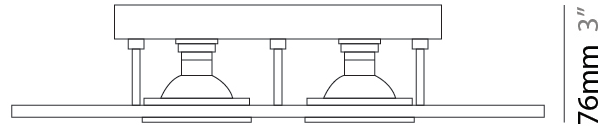

GENERAL

Series: Polifemo
 Subseries: Polifemo Double Light
 Brand: Milan
 Division: Design
 Mounting Type: Surface
 Mounting Location: Ceiling
 Subcategory: Downlight

PHYSICAL

Shape: Rectangle
 Length (mm): 390
 Length (in): 15 3/8
 Width (mm): 270
 Width (in): 10 5/8
 Height (mm): 76
 Height (in): 3
 Light Distribution: Direct
 Weight (kg): 2.45
 Weight (lbs): 5.4
[Fixture Finish: GRY / WHI](#)
 Fixture Material: Metal

Certified By: Certified for North American Standards
 IP rating: IP20

390mm 15 3/8"

PROJECT
TYPE
SPECIFIER
QUANTITY
DATE

POLIFEMO 4 LIGHT LINEAR SURFACE

D92022-

base number Finish
Options

- To build a product code in our configurator select the specify button on the base model # product page
- To build a manual product code on this datasheet choose from the options listed below in blue font and add the suffix to the base model #

GENERAL

Series: Polifemo
Subseries: Polifemo 4 Light Linear
Brand: Milan
Division: Design
Mounting Type: Surface
Mounting Location: Ceiling
Subcategory: Downlight

PHYSICAL

Shape: Rectangle
Length (mm): 630
Length (in): 24 ¹³/₁₆
Width (mm): 270
Width (in): 10 ⁵/₈
Height (mm): 76
Height (in): 3
Light Distribution: Direct
Weight (kg): 3.27
Weight (lbs): 7.21
[Fixture Finish: GRY / WHI](#)
Fixture Material: Metal

GENERAL

Series: Polifemo
Subseries: Polifemo 5 Light Linear
Brand: Milan
Division: Design
Mounting Type: Surface
Mounting Location: Ceiling
Subcategory: Downlight

PHYSICAL

Shape: Rectangle
Length (mm): 1000
Length (in): 39 ³/₈
Width (mm): 270
Width (in): 10 ⁵/₈
Height (mm): 76
Height (in): 3
Light Distribution: Direct
Weight (kg): 5.72
Weight (lbs): 12.61
[Fixture Finish: GRY / WHI](#)
Fixture Material: Metal