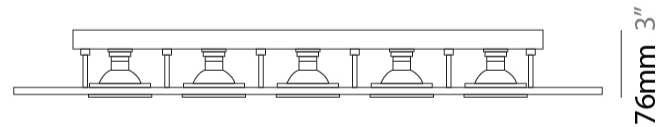

PROJECT	_____
TYPE	_____
SPECIFIER	_____
QUANTITY	_____
DATE	_____

POLIFEMO 5 LIGHT LINEAR SURFACE

D92032-

base number   Finish
Options

1. To build a product code in our configurator select the specify button on the base model # product page
2. To build a manual product code on this datasheet choose from the options listed below in blue font and add the suffix to the base model #

GENERAL

Series: Polifemo
Subseries: Polifemo 5 Light Linear
Brand: Milan
Division: Design
Mounting Type: Surface
Mounting Location: Ceiling
Subcategory: Downlight

PHYSICAL

Shape: Rectangle
Length (mm): 1000
Length (in): 39 3/8
Width (mm): 270
Width (in): 10 5/8
Height (mm): 76
Height (in): 3
Light Distribution: Direct
Weight (kg): 5.72
Weight (lbs): 12.61
[Fixture Finish: GRY / WHI](#)
Fixture Material: Metal

ELECTRICAL

Number of Lamps: 4
Lamp Type: LED Retrofit
Lamp Shape: MR16
Bulb Included: Bulb Not Included
Max. Wattage Per Lamp (W): 4
Lamp Base: GU10
Input Voltage (V): 120

LED

OPTICAL

RATINGS AND CERTIFICATIONS

Certified By: Certified for North American Standards
IP rating: IP20