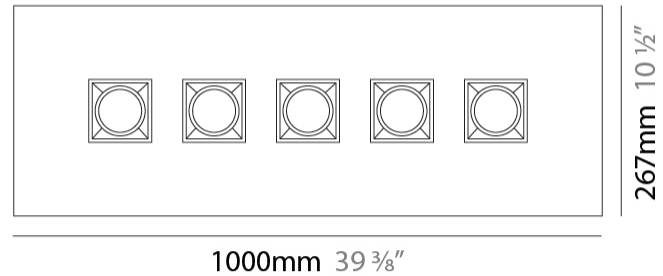

PROJECT	_____
TYPE	_____
SPECIFIER	_____
QUANTITY	_____
DATE	_____

POLIFEMO 5 LIGHT LINEAR SURFACE

D92032-

base number   Finish
Options

1. To build a product code in our configurator select the specify button on the base model # product page
2. To build a manual product code on this datasheet choose from the options listed below in blue font and add the suffix to the base model #

GENERAL

Series: Polifemo
Subseries: Polifemo 5 Light Linear
Brand: Milan
Division: Design
Mounting Type: Surface
Mounting Location: Ceiling
Subcategory: Downlight

PHYSICAL

Shape: Rectangle
Length (mm): 1000
Length (in): 39 3/8
Width (mm): 270
Width (in): 10 5/8
Height (mm): 76
Height (in): 3
Light Distribution: Direct
Weight (kg): 5.72
Weight (lbs): 12.61
[Fixture Finish: GRY / WHI](#)
Fixture Material: Metal

ELECTRICAL

Number of Lamps: 4
Lamp Type: LED Retrofit
Lamp Shape: MR16
Bulb Included: Bulb Not Included
Max. Wattage Per Lamp (W): 4
Lamp Base: GU10
Input Voltage (V): 120

LED

OPTICAL

RATINGS AND CERTIFICATIONS

Certified By: Certified for North American Standards
IP rating: IP20