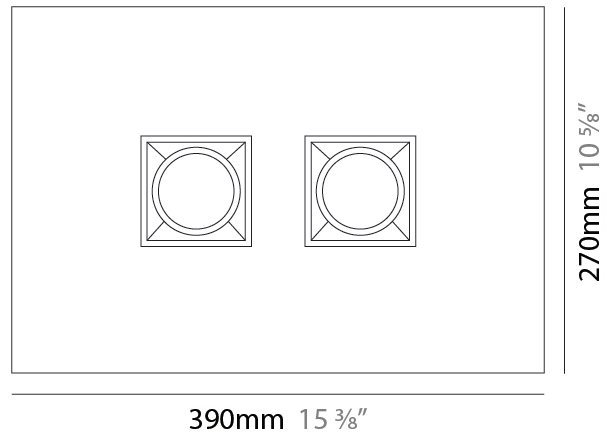

PROJECT	
TYPE	
SPECIFIER	
QUANTITY	
DATE	

POLIFEMO DOUBLE LIGHT SURFACE

D92021-

base number   Finish
Options

1. To build a product code in our configurator select the specify button on the base model # product page
2. To build a manual product code on this datasheet choose from the options listed below in blue font and add the suffix to the base model #

GENERAL

Series: Polifemo
Subseries: Polifemo Double Light
Brand: Milan
Division: Design
Mounting Type: Surface
Mounting Location: Ceiling
Subcategory: Downlight

PHYSICAL

Shape: Rectangle
Length (mm): 390
Length (in): 15 ³/₈
Width (mm): 270
Width (in): 10 ⁵/₈
Height (mm): 76
Height (in): 3
Light Distribution: Direct
Weight (kg): 2.45
Weight (lbs): 5.4
[Fixture Finish: GRY / WHI](#)
Fixture Material: Metal

ELECTRICAL

Number of Lamps: 2
Lamp Type: LED Retrofit
Lamp Shape: MR16
Bulb Included: Bulb Not Included
Max. Wattage Per Lamp (W): 4
Lamp Base: GU10
Input Voltage (V): 120

LED

OPTICAL

RATINGS AND CERTIFICATIONS

Certified By: Certified for North American Standards
IP rating: IP20