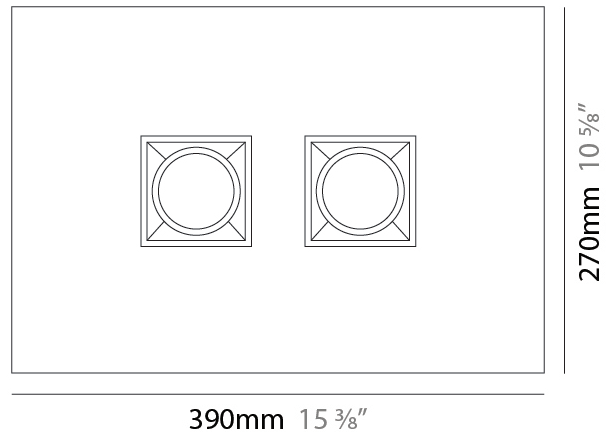

PROJECT	_____
TYPE	_____
SPECIFIER	_____
QUANTITY	_____
DATE	_____

POLIFEMO DOUBLE LIGHT SURFACE

D92021-

base number   Finish
Options

1. To build a product code in our configurator select the specify button on the base model # product page
2. To build a manual product code on this datasheet choose from the options listed below in blue font and add the suffix to the base model #

GENERAL

Series: Polifemo
Subseries: Polifemo Double Light
Brand: Milan
Division: Design
Mounting Type: Surface
Mounting Location: Ceiling
Subcategory: Downlight

PHYSICAL

Shape: Rectangle
Length (mm): 390
Length (in): 15 3/8
Width (mm): 270
Width (in): 10 5/8
Height (mm): 76
Height (in): 3
Light Distribution: Direct
Weight (kg): 2.45
Weight (lbs): 5.4
[Fixture Finish: GRY / WHI](#)
Fixture Material: Metal

ELECTRICAL

Number of Lamps: 2
Lamp Type: LED Retrofit
Lamp Shape: MR16
Bulb Included: Bulb Not Included
Max. Wattage Per Lamp (W): 4
Lamp Base: GU10
Input Voltage (V): 120

LED

OPTICAL

RATINGS AND CERTIFICATIONS

Certified By: Certified for North American Standards
IP rating: IP20