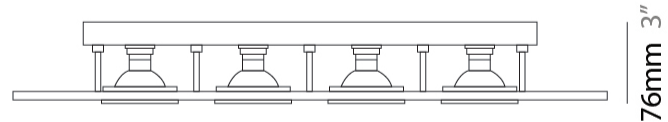

GENERAL

Series: Polifemo
Subseries: Polifemo Double Light
Brand: Milan
Division: Design
Mounting Type: Surface
Mounting Location: Ceiling
Subcategory: Downlight

PHYSICAL

Shape: Rectangle
Length (mm): 390
Length (in): 15 3/8
Width (mm): 270
Width (in): 10 5/8
Height (mm): 76
Height (in): 3
Light Distribution: Direct
Weight (kg): 2.45
Weight (lbs): 5.4
[Fixture Finish: GRY / WHI](#)
Fixture Material: Metal

GENERAL

Series: Polifemo
Subseries: Polifemo 4 Light Linear
Brand: Milan
Division: Design
Mounting Type: Surface
Mounting Location: Ceiling
Subcategory: Downlight

PHYSICAL

Shape: Rectangle
Length (mm): 630
Length (in): 24 ¹³/₁₆"
Width (mm): 270
Width (in): 10 ⁵/₈"
Height (mm): 76
Height (in): 3"
Light Distribution: Direct
Weight (kg): 3.27
Weight (lbs): 7.21
[Fixture Finish: GRY / WHI](#)
Fixture Material: Metal

Certified By: Certified for North American Standards
IP rating: IP20

76mm 3"

267mm 10 1/2"

630mm 24 ¹³/₁₆"

PROJECT	_____
TYPE	_____
SPECIFIER	_____
QUANTITY	_____
DATE	_____

POLIFEMO 5 LIGHT LINEAR SURFACE

GENERAL

Series: Polifemo
Subseries: Polifemo 5 Light Linear
Brand: Milan
Division: Design
Mounting Type: Surface
Mounting Location: Ceiling
Subcategory: Downlight

PHYSICAL

Shape: Rectangle
Length (mm): 1000
Length (in): 39 ³/₈
Width (mm): 270
Width (in): 10 ⁵/₈
Height (mm): 76
Height (in): 3
Light Distribution: Direct
Weight (kg): 5.72
Weight (lbs): 12.61
[Fixture Finish: GRY / WHI](#)
Fixture Material: Metal