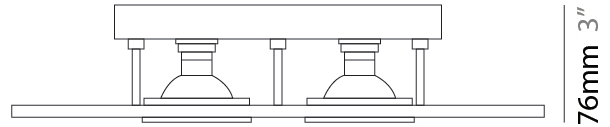

PROJECT	_____
TYPE	_____
SPECIFIER	_____
QUANTITY	_____
DATE	_____

POLIFEMO DOUBLE LIGHT SURFACE

D92021-

base number   Finish
Options

1. To build a product code in our configurator select the specify button on the base model # product page
2. To build a manual product code on this datasheet choose from the options listed below in blue font and add the suffix to the base model #

GENERAL

Series: Polifemo
Subseries: Polifemo Double Light
Brand: Milan
Division: Design
Mounting Type: Surface
Mounting Location: Ceiling
Subcategory: Downlight

PHYSICAL

Shape: Rectangle
Length (mm): 390
Length (in): 15 3/8
Width (mm): 270
Width (in): 10 5/8
Height (mm): 76
Height (in): 3
Light Distribution: Direct
Weight (kg): 2.45
Weight (lbs): 5.4
[Fixture Finish: GRY / WHI](#)
Fixture Material: Metal

ELECTRICAL

Number of Lamps: 2
Lamp Type: LED Retrofit
Lamp Shape: MR16
Bulb Included: Bulb Not Included
Max. Wattage Per Lamp (W): 4
Lamp Base: GU10
Input Voltage (V): 120

LED

OPTICAL

RATINGS AND CERTIFICATIONS

Certified By: Certified for North American Standards
IP rating: IP20