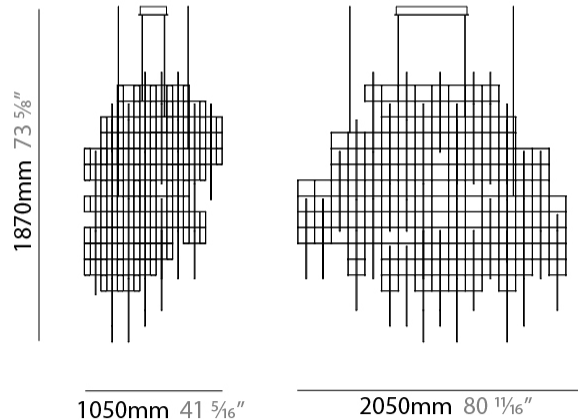

POLLUX SUSPENSION

D101837- -

base number   Color   Finish
Temperature   Options

1. To build a product code in our configurator select the specify button on the base model # product page
2. To build a manual product code on this datasheet choose from the options listed below in blue font and add the suffix to the base model #

GENERAL

Series: Pollux
Brand: Quasar
Division: Design
Mounting Type: Suspension
Mounting Location: Ceiling
Subcategory: Ambient

PHYSICAL

Shape: Abstract
Length (mm): 2050
Length (in): 80 ¹¹/₁₆
Width (mm): 1050
Width (in): 41 ⁵/₁₆
Height (mm): 1870
Height (in): 73 ⁵/₈
Light Distribution: Omnidirectional
Fixture Finish: [NIC](#) / [BRA](#) / [BBR](#)
Fixture Material: Metal
Upon Request: Custom Sizes

ELECTRICAL

Lamp Type: LED
Input Wattage (W): 900
Dimming: 0-10V Dimming
Driver Included: Yes
Driver Location: Integrated
Driver Type: Constant Voltage - 120/277Vac
Driver Class: Class 2
Input Voltage (V): 120 - 277
Output Voltage (V): 12

LED

Number of LEDs: 1500
Color Temperature (°K): [2400](#) / [2800](#)
CRI: >90 CRI
Lamp Life (hrs): 50000

OPTICAL

RATINGS AND CERTIFICATIONS

Certified By: Certified for North American Standards
IP rating: IP20