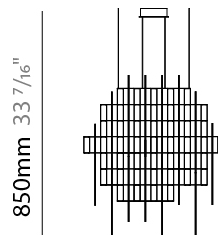

GENERAL

Series: Pollux
 Brand: Quasar
 Division: Design
 Mounting Type: Suspension
 Mounting Location: Ceiling
 Subcategory: Ambient

PHYSICAL

Shape: Abstract
 Length (mm): 2050
 Length (in): 80 ¹¹/₁₆
 Width (mm): 1050
 Width (in): 41 ⁵/₁₆
 Height (mm): 1870
 Height (in): 73 ⁵/₈
 Light Distribution: Omnidirectional
 Fixture Finish: [NIC](#) / [BRA](#) / [BBR](#)
 Fixture Material: Metal
 Upon Request: Custom Sizes

GENERAL

Series: Pollux
 Brand: Quasar
 Division: Design
 Mounting Type: Suspension
 Mounting Location: Ceiling
 Subcategory: Ambient

PHYSICAL

Shape: Abstract
 Length (mm): 1790
 Length (in): 70 1/2
 Width (mm): 1050
 Width (in): 41 5/16
 Height (mm): 1080
 Height (in): 42 1/2
 Max. Overall Height (mm): 3080
 Max. Overall Height (in): 121 1/4
 Light Distribution: Omnidirectional
 Fixture Finish: [NIC / BRA / BBR](#)
 Fixture Material: Metal
 Cable Details: 2000mm Cable
 Upon Request: Custom Sizes

GENERAL

Series: Pollux
 Brand: Quasar
 Division: Design
 Mounting Type: Suspension
 Mounting Location: Ceiling
 Subcategory: Ambient

PHYSICAL

Shape: Abstract
 Length (mm): 2560
 Length (in): 100 ¹³/₁₆
 Width (mm): 850
 Width (in): 33 ⁷/₁₆
 Height (mm): 1050
 Height (in): 41 ⁵/₁₆
 Max. Overall Height (mm): 3050
 Max. Overall Height (in): 120 ¹/₁₆
 Light Distribution: Omnidirectional
 Fixture Finish: [NIC / BRA / BBR](#)
 Fixture Material: Metal
 Cable Details: 2000mm Cable
 Upon Request: Custom Sizes

1050mm 41 ⁵/₁₆"

2560mm 100 ¹³/₁₆"

D101947-

PROJECT

TYPE

SPECIFIER

QUANTITY

DATE