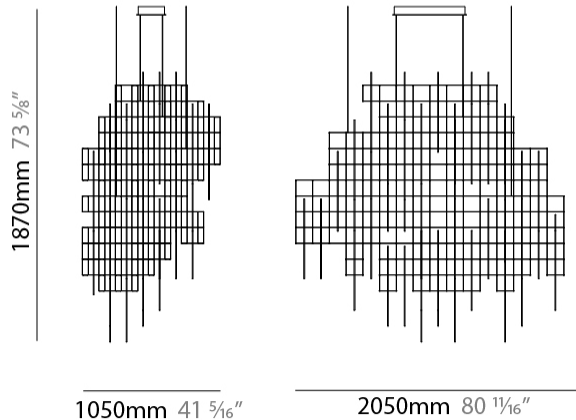

POLLUX SUSPENSION

D101837- -

base number   Color   Finish
Temperature   Options

1. To build a product code in our configurator select the specify button on the base model # product page
2. To build a manual product code on this datasheet choose from the options listed below in blue font and add the suffix to the base model #

GENERAL

Series: Pollux
Brand: Quasar
Division: Design
Mounting Type: Suspension
Mounting Location: Ceiling
Subcategory: Ambient

PHYSICAL

Shape: Abstract
Length (mm): 2050
Length (in): 80 ¹¹/₁₆"
Width (mm): 1050
Width (in): 41 ⁵/₁₆"
Height (mm): 1870
Height (in): 73 ⁵/₈"
Light Distribution: Omnidirectional
Fixture Finish: [NIC](#) / [BRA](#) / [BBR](#)
Fixture Material: Metal
Upon Request: Custom Sizes

ELECTRICAL

Lamp Type: LED
Input Wattage (W): 900
Dimming: 0-10V Dimming
Driver Included: Yes
Driver Location: Integrated
Driver Type: Constant Voltage - 120/277Vac
Driver Class: Class 2
Input Voltage (V): 120 - 277
Output Voltage (V): 12

LED

Number of LEDs: 1500
Color Temperature (°K): [2400](#) / [2800](#)
CRI: >90 CRI
Lamp Life (hrs): 50000

OPTICAL

RATINGS AND CERTIFICATIONS

Certified By: Certified for North American Standards
IP rating: IP20