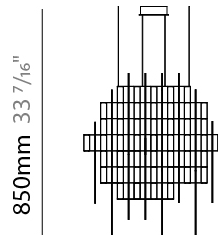

GENERAL

Series: Pollux
 Brand: Quasar
 Division: Design
 Mounting Type: Suspension
 Mounting Location: Ceiling
 Subcategory: Ambient

PHYSICAL

Shape: Abstract
 Length (mm): 2050
 Length (in): 80 ¹¹/₁₆"
 Width (mm): 1050
 Width (in): 41 ⁵/₁₆"
 Height (mm): 1870
 Height (in): 73 ⁵/₈"
 Light Distribution: Omnidirectional
 Fixture Finish: [NIC](#) / [BRA](#) / [BBR](#)
 Fixture Material: Metal
 Upon Request: Custom Sizes

GENERAL

Series: Pollux
 Brand: Quasar
 Division: Design
 Mounting Type: Suspension
 Mounting Location: Ceiling
 Subcategory: Ambient

PHYSICAL

Shape: Abstract
 Length (mm): 1790
 Length (in): 70 1/2
 Width (mm): 1050
 Width (in): 41 5/16
 Height (mm): 1080
 Height (in): 42 1/2
 Max. Overall Height (mm): 3080
 Max. Overall Height (in): 121 1/4
 Light Distribution: Omnidirectional
 Fixture Finish: [NIC / BRA / BBR](#)
 Fixture Material: Metal
 Cable Details: 2000mm Cable
 Upon Request: Custom Sizes

GENERAL

Series: Pollux
 Brand: Quasar
 Division: Design
 Mounting Type: Suspension
 Mounting Location: Ceiling
 Subcategory: Ambient

PHYSICAL

Shape: Abstract
 Length (mm): 2560
 Length (in): 100 ¹³/₁₆
 Width (mm): 850
 Width (in): 33 ⁷/₁₆
 Height (mm): 1050
 Height (in): 41 ⁵/₁₆
 Max. Overall Height (mm): 3050
 Max. Overall Height (in): 120 ¹/₁₆
 Light Distribution: Omnidirectional
 Fixture Finish: [NIC / BRA / BBR](#)
 Fixture Material: Metal
 Cable Details: 2000mm Cable
 Upon Request: Custom Sizes

1050mm 41 ⁵/₁₆"

2560mm 100 ¹³/₁₆"

D101947-

PROJECT _____

TYPE _____

SPECIFIER _____

QUANTITY _____

DATE _____