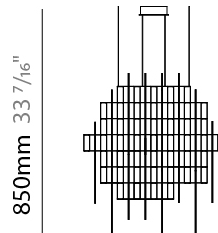

GENERAL

Series: Pollux
 Partner: Quasar
 Division: Design
 Installation: Suspension
 Product Type: Chandelier
 Mounting Location: Ceiling

PHYSICAL

Shape: Abstract
 Length (mm): 2050
 Length (in): 80 ¹¹/₁₆"
 Width (mm): 1050
 Width (in): 41 ⁵/₁₆"
 Height (mm): 1870
 Height (in): 73 ⁵/₈"
 Fixture Finish: [NIC / BRA / BBR](#)
 Fixture Material: Metal
 Upon Request: Custom Sizes

GENERAL

Series: Pollux
 Partner: Quasar
 Division: Design
 Installation: Suspension
 Product Type: Chandelier
 Mounting Location: Ceiling

PHYSICAL

Shape: Abstract
 Length (mm): 1790
 Length (in): 70 1/2
 Width (mm): 1050
 Width (in): 41 5/16
 Height (mm): 1080
 Height (in): 42 1/2
 Max. Overall Height (mm): 3080
 Max. Overall Height (in): 121 1/4
 Fixture Finish: [NIC](#) / [BRA](#) / [BBR](#)
 Fixture Material: Metal
 Cable Details: 2000mm Cable
 Upon Request: Custom Sizes

GENERAL

Series: Pollux
 Partner: Quasar
 Division: Design
 Installation: Suspension
 Product Type: Chandelier
 Mounting Location: Ceiling

PHYSICAL

Shape: Abstract
 Length (mm): 2560
 Length (in): 100 ¹³/₁₆
 Width (mm): 850
 Width (in): 33 ⁷/₁₆
 Height (mm): 1050
 Height (in): 41 ⁵/₁₆
 Max. Overall Height (mm): 3050
 Max. Overall Height (in): 120 ¹/₁₆
 Fixture Finish: [NIC](#) / [BRA](#) / [BBR](#)
 Fixture Material: Metal
 Cable Details: 2000mm Cable
 Upon Request: Custom Sizes

LED

Number of LEDs: 895
 Color Temperature (°K): [2400](#) / [2800](#)
 Max. Delivered Lumen (lm): 26850 (2800K)
 CRI: >90 CRI
 Lamp Life (hrs): 50000

OPTICAL

RATINGS AND CERTIFICATIONS

Certified By: Certified for North American Standards
 IP rating: IP20