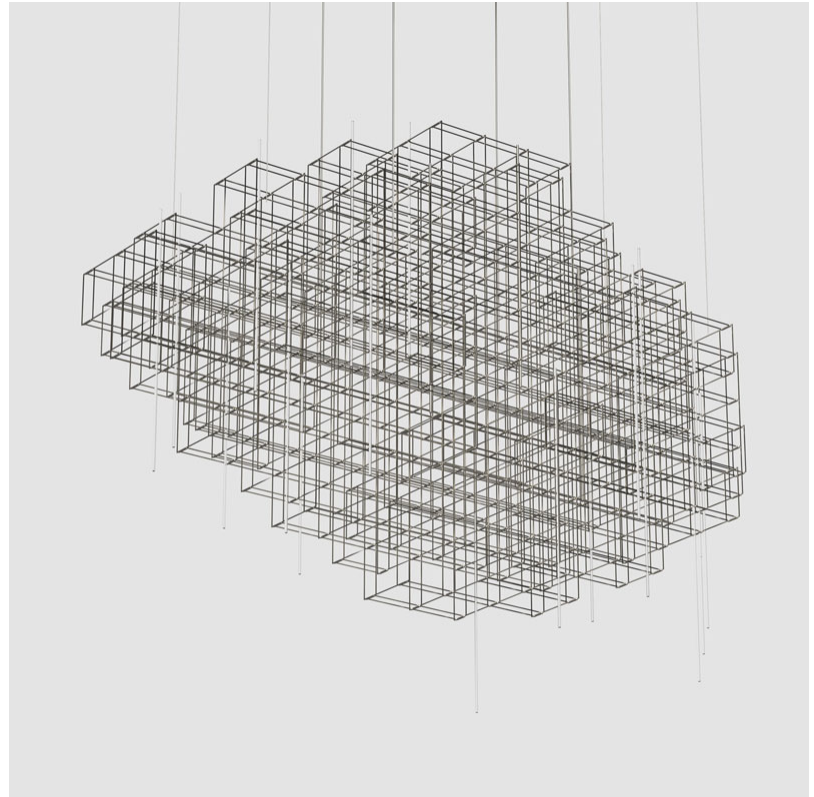

POLLUX SUSPENSION

D101946- -

base number   Color   Finish
Temperature   Options

1. To build a product code in our configurator select the specify button on the base model # product page
2. To build a manual product code on this datasheet choose from the options listed below in blue font and add the suffix to the base model #

GENERAL

Series: Pollux
Partner: Quasar
Division: Design
Installation: Suspension
Product Type: Chandelier
Mounting Location: Ceiling

PHYSICAL

Shape: Abstract
Length (mm): 1790
Length (in): 70 1/2
Width (mm): 1050
Width (in): 41 5/16
Height (mm): 1080
Height (in): 42 1/2
Max. Overall Height (mm): 3080
Max. Overall Height (in): 121 1/4
Fixture Finish: [NIC](#) / [BRA](#) / [BBR](#)
Fixture Material: Metal
Cable Details: 2000mm Cable
Upon Request: Custom Sizes

ELECTRICAL

Lamp Type: LED
Input Wattage (W): 481.2
Dimming: 0-10V Dimming / Phase Dimming (120Vac Only)
Driver Included: Yes
Driver Location: Integrated
Driver Type: Constant Voltage - Universal
Driver Class: Class 2
Input Voltage (V): 120 - 277
Output Voltage (V): 12

LED

Number of LEDs: 802
Color Temperature (°K): [2400](#) / [2800](#)
Max. Delivered Lumen (lm): 24060 (2800K)
CRI: >90 CRI
Lamp Life (hrs): 50000

OPTICAL

RATINGS AND CERTIFICATIONS

Certified By: Certified for North American Standards
IP rating: IP20