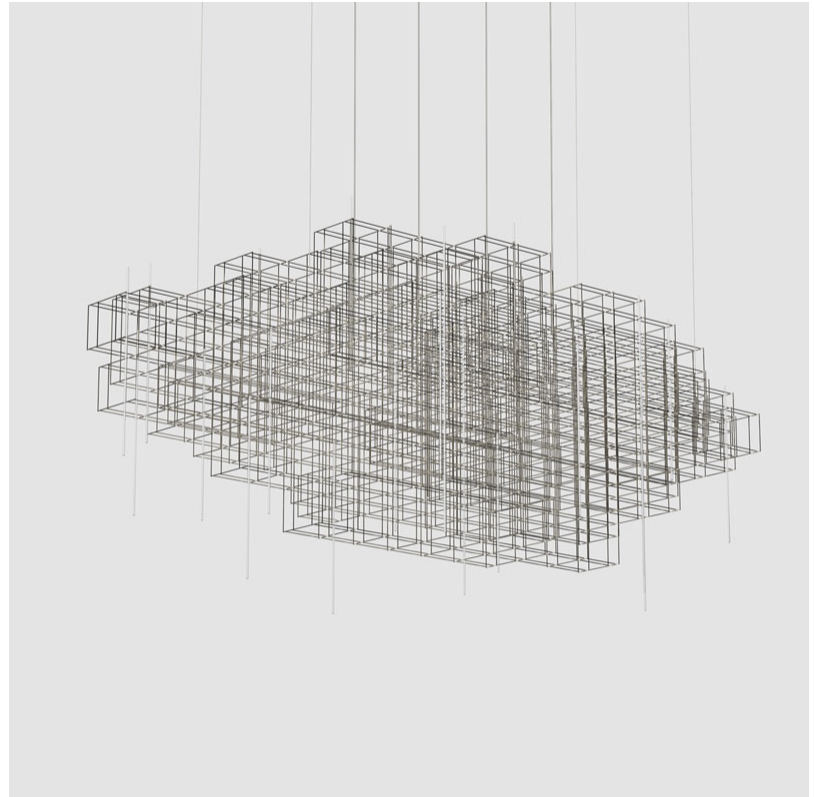

POLLUX SUSPENSION

D101947- _____ - _____
base number   Color   Finish
                         Temperature   Options

1. To build a product code in our configurator select the specify button on the base model # product page
2. To build a manual product code on this datasheet choose from the options listed below in blue font and add the suffix to the base model #

GENERAL

Series: Pollux
Partner: Quasar
Division: Design
Installation: Suspension
Product Type: Chandelier
Mounting Location: Ceiling

PHYSICAL

Shape: Abstract
Length (mm): 2560
Length (in): 100 ¹³/₁₆
Width (mm): 850
Width (in): 33 ⁷/₁₆
Height (mm): 1050
Height (in): 41 ⁵/₁₆
Max. Overall Height (mm): 3050
Max. Overall Height (in): 120 ¹/₁₆
Fixture Finish: [NIC](#) / [BRA](#) / [BBR](#)
Fixture Material: Metal
Cable Details: 2000mm Cable
Upon Request: Custom Sizes

ELECTRICAL

Lamp Type: LED
Input Wattage (W): 537
Dimming: 0-10V Dimming / Phase Dimming (120Vac Only)
Driver Included: Yes
Driver Location: Integrated
Driver Type: Constant Voltage - Universal
Driver Class: Class 2
Input Voltage (V): 120 - 277
Output Voltage (V): 12

LED

Number of LEDs: 895
Color Temperature (°K): [2400](#) / [2800](#)
Max. Delivered Lumen (lm): 26850 (2800K)
CRI: >90 CRI
Lamp Life (hrs): 50000

OPTICAL

RATINGS AND CERTIFICATIONS

Certified By: Certified for North American Standards
IP rating: IP20