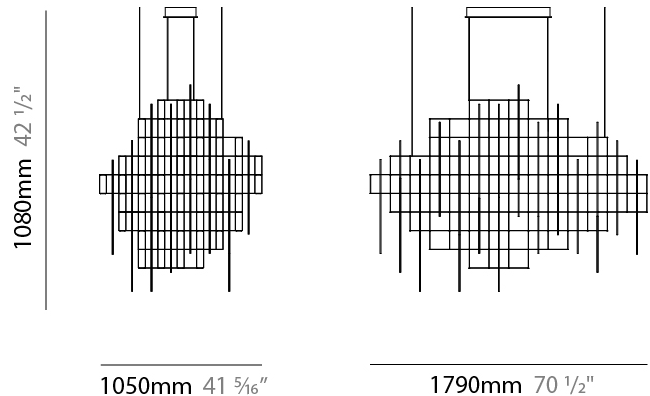

POLLUX SUSPENSION

D101946- -

base number   Color   Finish
Temperature   Options

1. To build a product code in our configurator select the specify button on the base model # product page
2. To build a manual product code on this datasheet choose from the options listed below in blue font and add the suffix to the base model #

GENERAL

Series: Pollux
Partner: Quasar
Division: Design
Installation: Suspension
Product Type: Chandelier
Mounting Location: Ceiling

PHYSICAL

Shape: Abstract
Length (mm): 1790
Length (in): 70 1/2
Width (mm): 1050
Width (in): 41 5/16
Height (mm): 1080
Height (in): 42 1/2
Max. Overall Height (mm): 3080
Max. Overall Height (in): 121 1/4
Fixture Finish: [NIC](#) / [BRA](#) / [BBR](#)
Fixture Material: Metal
Cable Details: 2000mm Cable
Upon Request: Custom Sizes

ELECTRICAL

Lamp Type: LED
Input Wattage (W): 481.2
Dimming: 0-10V Dimming / Phase Dimming (120Vac Only)
Driver Included: Yes
Driver Location: Integrated
Driver Type: Constant Voltage - Universal
Driver Class: Class 2
Input Voltage (V): 120 - 277
Output Voltage (V): 12

LED

Number of LEDs: 802
Color Temperature (°K): [2400](#) / [2800](#)
Max. Delivered Lumen (lm): 24060 (2800K)
CRI: >90 CRI
Lamp Life (hrs): 50000

OPTICAL

RATINGS AND CERTIFICATIONS

Certified By: Certified for North American Standards
IP rating: IP20