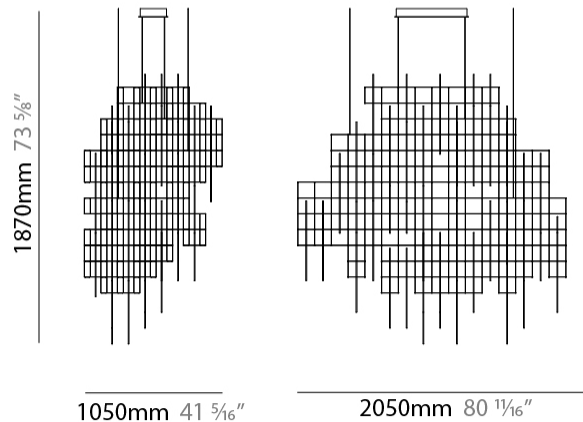

POLLUX SUSPENSION

D101837- -

base number   Color   Finish
Temperature   Options

1. To build a product code in our configurator select the specify button on the base model # product page
2. To build a manual product code on this datasheet choose from the options listed below in blue font and add the suffix to the base model #

GENERAL

Series: Pollux
Partner: Quasar
Division: Design
Installation: Suspension
Product Type: Chandelier
Mounting Location: Ceiling

PHYSICAL

Shape: Abstract
Length (mm): 2050
Length (in): 80 ¹¹/₁₆"
Width (mm): 1050
Width (in): 41 ⁵/₁₆"
Height (mm): 1870
Height (in): 73 ⁵/₈"
Fixture Finish: [NIC / BRA / BBR](#)
Fixture Material: Metal
Upon Request: Custom Sizes

ELECTRICAL

Lamp Type: LED
Input Wattage (W): 900
Dimming: Phase Dimming (120Vac Only)
Driver Included: Yes
Driver Location: Integrated
Driver Type: Constant Voltage - 120/277Vac
Driver Class: Class 2
Input Voltage (V): 120 - 277
Output Voltage (V): 12

LED

Number of LEDs: 1500
Color Temperature (°K): [2400 / 2800](#)
CRI: >90 CRI
Lamp Life (hrs): 50000

OPTICAL

RATINGS AND CERTIFICATIONS

Certified By: Certified for North American Standards
IP rating: IP20