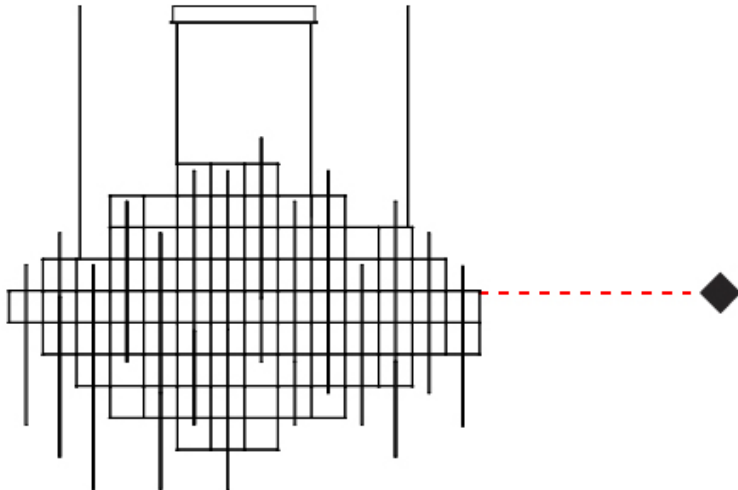

D101946-

PROJECT	_____
TYPE	_____
SPECIFIER	_____
QUANTITY	_____
DATE	_____

D