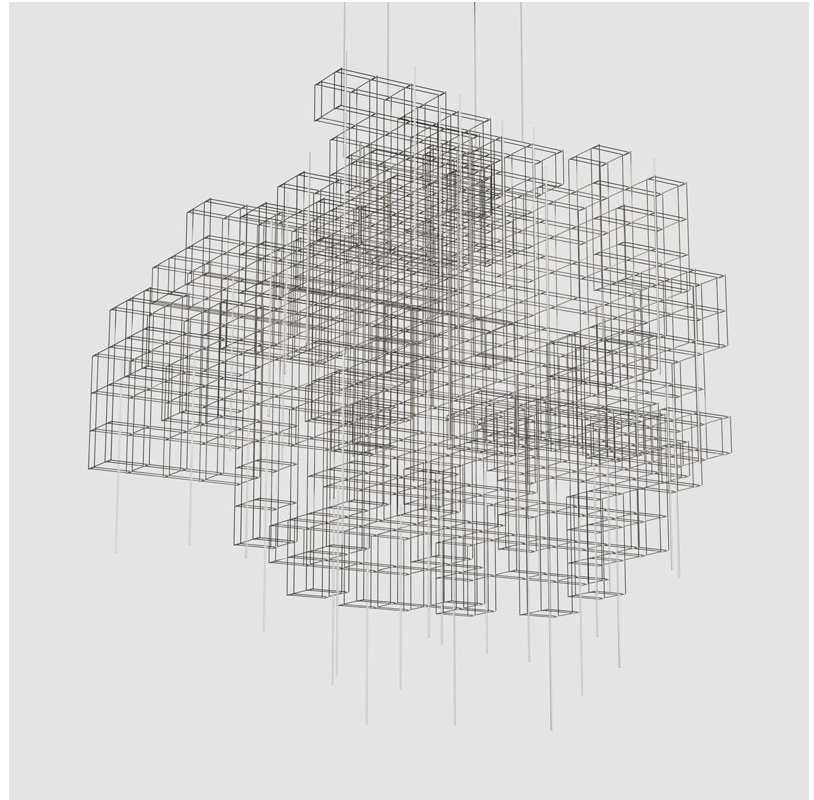

POLLUX SUSPENSION

D101837- -

base number   Color   Finish
Temperature   Options

1. To build a product code in our configurator select the specify button on the base model # product page
2. To build a manual product code on this datasheet choose from the options listed below in blue font and add the suffix to the base model #

GENERAL

Series: Pollux
Partner: Quasar
Division: Design
Installation: Suspension
Product Type: Chandelier
Mounting Location: Ceiling

PHYSICAL

Shape: Abstract
Length (mm): 2050
Length (in): 80 ¹¹/₁₆"
Width (mm): 1050
Width (in): 41 ⁵/₁₆"
Height (mm): 1870
Height (in): 73 ⁵/₈"
Fixture Finish: [NIC / BRA / BBR](#)
Fixture Material: Metal
Upon Request: Custom Sizes

ELECTRICAL

Lamp Type: LED
Input Wattage (W): 900
Dimming: Phase Dimming (120Vac Only)
Driver Included: Yes
Driver Location: Integrated
Driver Type: Constant Voltage - 120/277Vac
Driver Class: Class 2
Input Voltage (V): 120 - 277
Output Voltage (V): 12

LED

Number of LEDs: 1500
Color Temperature (°K): [2400 / 2800](#)
CRI: >90 CRI
Lamp Life (hrs): 50000

OPTICAL

RATINGS AND CERTIFICATIONS

Certified By: Certified for North American Standards
IP rating: IP20