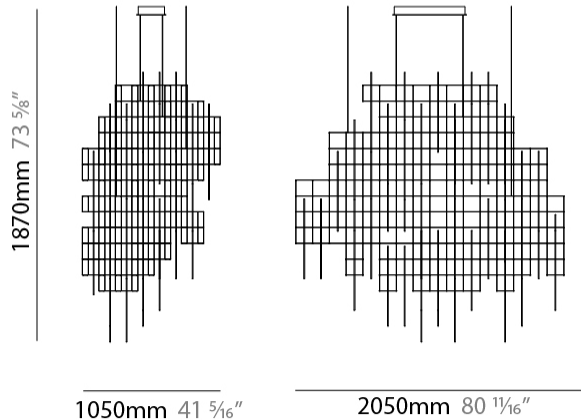

POLLUX SUSPENSION

D101837- -

base number   Color   Finish
Temperature   Options

1. To build a product code in our configurator select the specify button on the base model # product page
2. To build a manual product code on this datasheet choose from the options listed below in blue font and add the suffix to the base model #

GENERAL

Series: Pollux
Brand: Quasar
Division: Design
Mounting Type: Suspension
Mounting Location: Ceiling
Subcategory: Ambient

PHYSICAL

Shape: Abstract
Length (mm): 2050
Length (in): 80 ¹¹/₁₆"
Width (mm): 1050
Width (in): 41 ⁵/₁₆"
Height (mm): 1870
Height (in): 73 ⁵/₈"
Light Distribution: Omnidirectional
Fixture Finish: [NIC](#) / [BRA](#) / [BBR](#)
Fixture Material: Metal
Upon Request: Custom Sizes

ELECTRICAL

Lamp Type: LED
Input Wattage (W): 900
Dimming: 0-10V Dimming
Driver Included: Yes
Driver Location: Integrated
Driver Type: Constant Voltage - 120/277Vac
Driver Class: Class 2
Input Voltage (V): 120 - 277
Output Voltage (V): 12

LED

Number of LEDs: 1500
Color Temperature (°K): [2400](#) / [2800](#)
CRI: >90 CRI
Lamp Life (hrs): 50000

OPTICAL

RATINGS AND CERTIFICATIONS

Certified By: Certified for North American Standards
IP rating: IP20