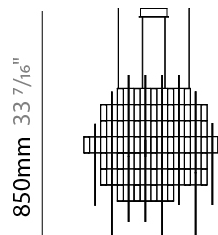

GENERAL

Series: Pollux
 Brand: Quasar
 Division: Design
 Mounting Type: Suspension
 Mounting Location: Ceiling
 Subcategory: Ambient

PHYSICAL

Shape: Abstract
 Length (mm): 2050
 Length (in): 80 ¹¹/₁₆"
 Width (mm): 1050
 Width (in): 41 ⁵/₁₆"
 Height (mm): 1870
 Height (in): 73 ⁵/₈"
 Light Distribution: Omnidirectional
 Fixture Finish: [NIC](#) / [BRA](#) / [BBR](#)
 Fixture Material: Metal
 Upon Request: Custom Sizes

GENERAL

Series: Pollux
 Brand: Quasar
 Division: Design
 Mounting Type: Suspension
 Mounting Location: Ceiling
 Subcategory: Ambient

PHYSICAL

Shape: Abstract
 Length (mm): 1790
 Length (in): 70 1/2
 Width (mm): 1050
 Width (in): 41 5/16
 Height (mm): 1080
 Height (in): 42 1/2
 Max. Overall Height (mm): 3080
 Max. Overall Height (in): 121 1/4
 Light Distribution: Omnidirectional
 Fixture Finish: [NIC / BRA / BBR](#)
 Fixture Material: Metal
 Cable Details: 2000mm Cable
 Upon Request: Custom Sizes

GENERAL

Series: Pollux
 Brand: Quasar
 Division: Design
 Mounting Type: Suspension
 Mounting Location: Ceiling
 Subcategory: Ambient

PHYSICAL

Shape: Abstract
 Length (mm): 2560
 Length (in): 100 ¹³/₁₆
 Width (mm): 850
 Width (in): 33 ⁷/₁₆
 Height (mm): 1050
 Height (in): 41 ⁵/₁₆
 Max. Overall Height (mm): 3050
 Max. Overall Height (in): 120 ¹/₁₆
 Light Distribution: Omnidirectional
 Fixture Finish: [NIC / BRA / BBR](#)
 Fixture Material: Metal
 Cable Details: 2000mm Cable
 Upon Request: Custom Sizes

LED

Number of LEDs: 895
 Color Temperature (°K): [2400 / 2800](#)
 Max. Delivered Lumen (lm): 26850 (2800K)
 CRI: >90 CRI
 Lamp Life (hrs): 50000

OPTICAL

RATINGS AND CERTIFICATIONS

Certified By: Certified for North American Standards
 IP rating: IP20