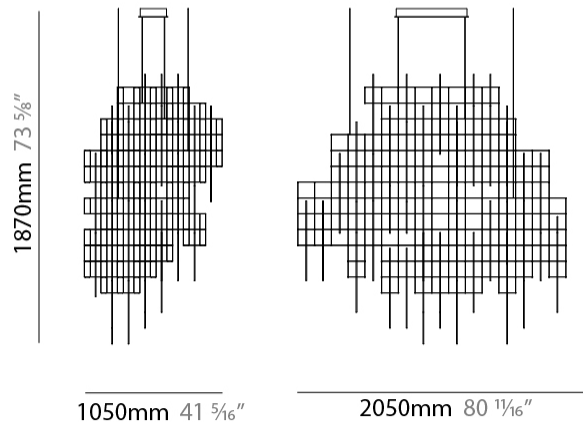

PROJECT	
TYPE	
SPECIFIER	
QUANTITY	
DATE	

POLLUX SUSPENSION

D101837-

base number   Color   Finish
Temperature   Options

1. To build a product code in our configurator select the specify button on the base model # product page
2. To build a manual product code on this datasheet choose from the options listed below in blue font and add the suffix to the base model #

GENERAL

Series: Pollux
Brand: Quasar
Division: Design
Mounting Type: Suspension
Mounting Location: Ceiling
Subcategory: Ambient

PHYSICAL

Shape: Abstract
Length (mm): 2050
Length (in): 80 ¹¹/₁₆"
Width (mm): 1050
Width (in): 41 ⁵/₁₆"
Height (mm): 1870
Height (in): 73 ⁵/₈"
Light Distribution: Omnidirectional
Fixture Finish: [NIC](#) / [BRA](#) / [BBR](#)
Fixture Material: Metal
Upon Request: Custom Sizes

ELECTRICAL

Lamp Type: LED
Input Wattage (W): 900
Dimming: 0-10V Dimming
Driver Included: Yes
Driver Location: Integrated
Driver Type: Constant Voltage - 120/277Vac
Driver Class: Class 2
Input Voltage (V): 120 - 277
Output Voltage (V): 12

LED

Number of LEDs: 1500
Color Temperature (°K): [2400](#) / [2800](#)
CRI: >90 CRI
Lamp Life (hrs): 50000

OPTICAL

RATINGS AND CERTIFICATIONS

Certified By: Certified for North American Standards
IP rating: IP20