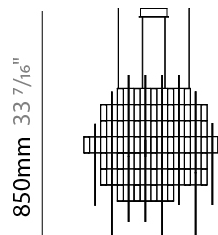

GENERAL

Series: Pollux
 Brand: Quasar
 Division: Design
 Mounting Type: Suspension
 Mounting Location: Ceiling
 Subcategory: Ambient

PHYSICAL

Shape: Abstract
 Length (mm): 1790
 Length (in): 70 1/2
 Width (mm): 1050
 Width (in): 41 5/16
 Height (mm): 1080
 Height (in): 42 1/2
 Max. Overall Height (mm): 3080
 Max. Overall Height (in): 121 1/4
 Light Distribution: Omnidirectional
 Fixture Finish: [NIC / BRA / BBR](#)
 Fixture Material: Metal
 Cable Details: 2000mm Cable
 Upon Request: Custom Sizes

GENERAL

Series: Pollux
 Brand: Quasar
 Division: Design
 Mounting Type: Suspension
 Mounting Location: Ceiling
 Subcategory: Ambient

PHYSICAL

Shape: Abstract
 Length (mm): 2560
 Length (in): 100 ¹³/₁₆
 Width (mm): 850
 Width (in): 33 ⁷/₁₆
 Height (mm): 1050
 Height (in): 41 ⁵/₁₆
 Max. Overall Height (mm): 3050
 Max. Overall Height (in): 120 ¹/₁₆
 Light Distribution: Omnidirectional
 Fixture Finish: [NIC / BRA / BBR](#)
 Fixture Material: Metal
 Cable Details: 2000mm Cable
 Upon Request: Custom Sizes

LED

Number of LEDs: 895
 Color Temperature (°K): [2400 / 2800](#)
 Max. Delivered Lumen (lm): 26850 (2800K)
 CRI: >90 CRI
 Lamp Life (hrs): 50000

OPTICAL

RATINGS AND CERTIFICATIONS

Certified By: Certified for North American Standards
 IP rating: IP20

PROJECT
TYPE
SPECIFIER
QUANTITY
DATE

1050mm 41 ⁵/₁₆"

2560mm 100 ¹³/₁₆"

D101947-

PROJECT _____

TYPE _____

SPECIFIER _____

QUANTITY _____