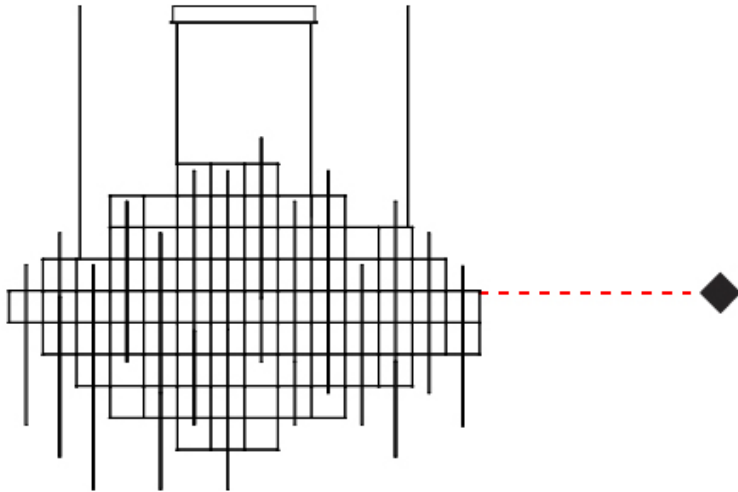

D101946-

PROJECT	_____
TYPE	_____
SPECIFIER	_____
QUANTITY	_____
DATE	_____

D