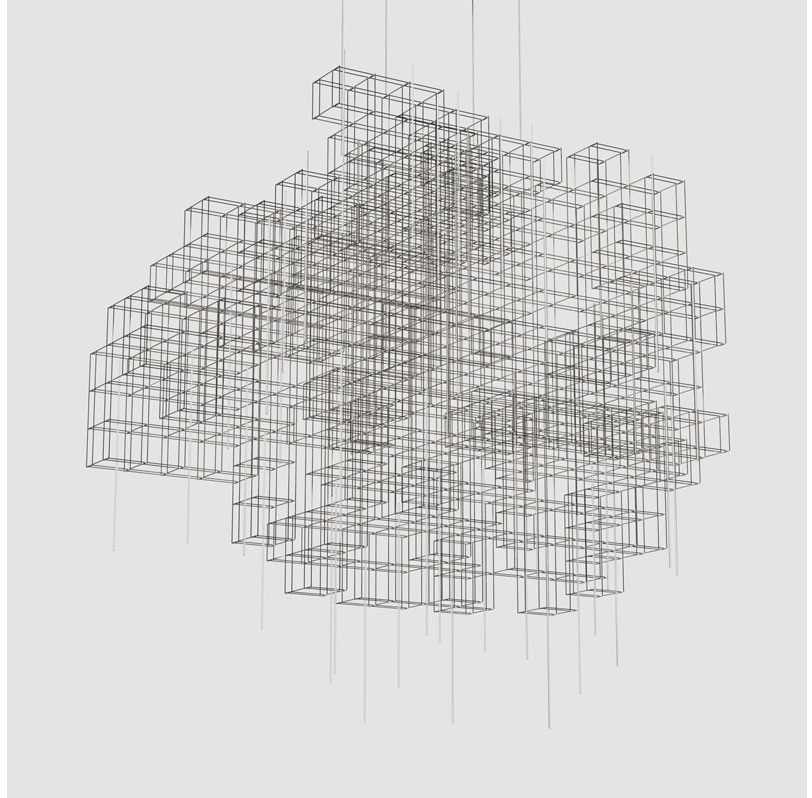

POLLUX SUSPENSION

D101837- -

base number   Color   Finish
Temperature   Options

1. To build a product code in our configurator select the specify button on the base model # product page
2. To build a manual product code on this datasheet choose from the options listed below in blue font and add the suffix to the base model #

GENERAL

Series: Pollux
Brand: Quasar
Division: Design
Mounting Type: Suspension
Mounting Location: Ceiling
Subcategory: Ambient

PHYSICAL

Shape: Abstract
Length (mm): 2050
Length (in): 80 ¹¹/₁₆
Width (mm): 1050
Width (in): 41 ⁵/₁₆
Height (mm): 1870
Height (in): 73 ⁵/₈
Light Distribution: Omnidirectional
[Fixture Finish: NIC / BRA / BBR](#)
Fixture Material: Metal
Upon Request: Custom Sizes

ELECTRICAL

Lamp Type: LED
Input Wattage (W): 900
Dimming: 0-10V Dimming
Driver Included: Yes
Driver Location: Integrated
Driver Type: Constant Voltage - 120/277Vac
Driver Class: Class 2
Input Voltage (V): 120 - 277
Output Voltage (V): 12

LED

Number of LEDs: 1500
[Color Temperature (°K): 2400 / 2800](#)
CRI: >90 CRI
Lamp Life (hrs): 50000

OPTICAL

RATINGS AND CERTIFICATIONS

Certified By: Certified for North American Standards
IP rating: IP20