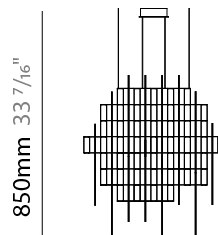

GENERAL

Series: Pollux
 Brand: Quasar
 Division: Design
 Mounting Type: Suspension
 Mounting Location: Ceiling
 Subcategory: Ambient

PHYSICAL

Shape: Abstract
 Length (mm): 2050
 Length (in): 80 ¹¹/₁₆
 Width (mm): 1050
 Width (in): 41 ⁵/₁₆
 Height (mm): 1870
 Height (in): 73 ⁵/₈
 Light Distribution: Omnidirectional
[Fixture Finish: NIC / BRA / BBR](#)
 Fixture Material: Metal
 Upon Request: Custom Sizes

GENERAL

Series: Pollux
 Brand: Quasar
 Division: Design
 Mounting Type: Suspension
 Mounting Location: Ceiling
 Subcategory: Ambient

PHYSICAL

Shape: Abstract
 Length (mm): 1790
 Length (in): 70 1/2
 Width (mm): 1050
 Width (in): 41 5/16
 Height (mm): 1080
 Height (in): 42 1/2
 Max. Overall Height (mm): 3080
 Max. Overall Height (in): 121 1/4
 Light Distribution: Omnidirectional
 Fixture Finish: [NIC / BRA / BBR](#)
 Fixture Material: Metal
 Cable Details: 2000mm Cable
 Upon Request: Custom Sizes

GENERAL

Series: Pollux
 Brand: Quasar
 Division: Design
 Mounting Type: Suspension
 Mounting Location: Ceiling
 Subcategory: Ambient

PHYSICAL

Shape: Abstract
 Length (mm): 2560
 Length (in): 100 ¹³/₁₆
 Width (mm): 850
 Width (in): 33 ⁷/₁₆
 Height (mm): 1050
 Height (in): 41 ⁵/₁₆
 Max. Overall Height (mm): 3050
 Max. Overall Height (in): 120 ⁷/₁₆
 Light Distribution: Omnidirectional
 Fixture Finish: [NIC / BRA / BBR](#)
 Fixture Material: Metal
 Cable Details: 2000mm Cable
 Upon Request: Custom Sizes

LED

Number of LEDs: 895
 Color Temperature (°K): [2400 / 2800](#)
 Max. Delivered Lumen (lm): 26850 (2800K)
 CRI: >90 CRI
 Lamp Life (hrs): 50000

OPTICAL

RATINGS AND CERTIFICATIONS

Certified By: Certified for North American Standards
 IP rating: IP20