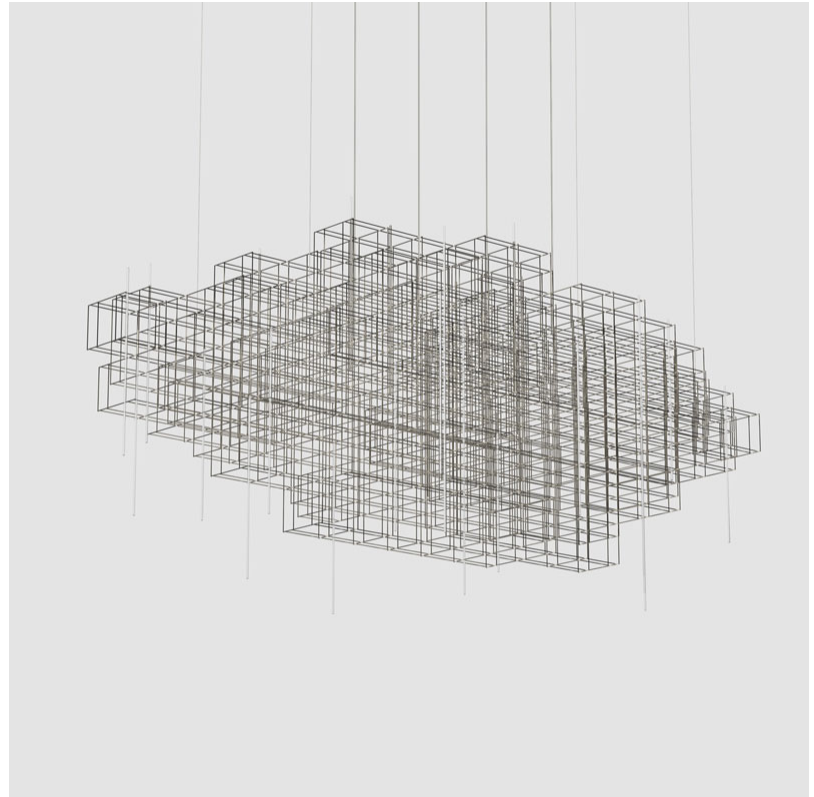

POLLUX SUSPENSION

D101947- -

base number   Color   Finish
Temperature   Options

1. To build a product code in our configurator select the specify button on the base model # product page
2. To build a manual product code on this datasheet choose from the options listed below in blue font and add the suffix to the base model #

GENERAL

Series: Pollux
Brand: Quasar
Division: Design
Mounting Type: Suspension
Mounting Location: Ceiling
Subcategory: Ambient

PHYSICAL

Shape: Abstract
Length (mm): 2560
Length (in): 100 ¹³/₁₆
Width (mm): 850
Width (in): 33 ⁷/₁₆
Height (mm): 1050
Height (in): 41 ⁵/₁₆
Max. Overall Height (mm): 3050
Max. Overall Height (in): 120 ⁷/₁₆
Light Distribution: Omnidirectional
Fixture Finish: [NIC / BRA / BBR](#)
Fixture Material: Metal
Cable Details: 2000mm Cable
Upon Request: Custom Sizes

ELECTRICAL

Lamp Type: LED
Input Wattage (W): 537
Dimming: 0-10V Dimming / Phase Dimming (120Vac Only)
Driver Included: Yes
Driver Location: Integrated
Driver Type: Constant Voltage - Universal
Driver Class: Class 2
Input Voltage (V): 120 - 277
Output Voltage (V): 12

LED

Number of LEDs: 895
Color Temperature (°K): [2400 / 2800](#)
Max. Delivered Lumen (lm): 26850 (2800K)
CRI: >90 CRI
Lamp Life (hrs): 50000

OPTICAL

RATINGS AND CERTIFICATIONS

Certified By: Certified for North American Standards
IP rating: IP20