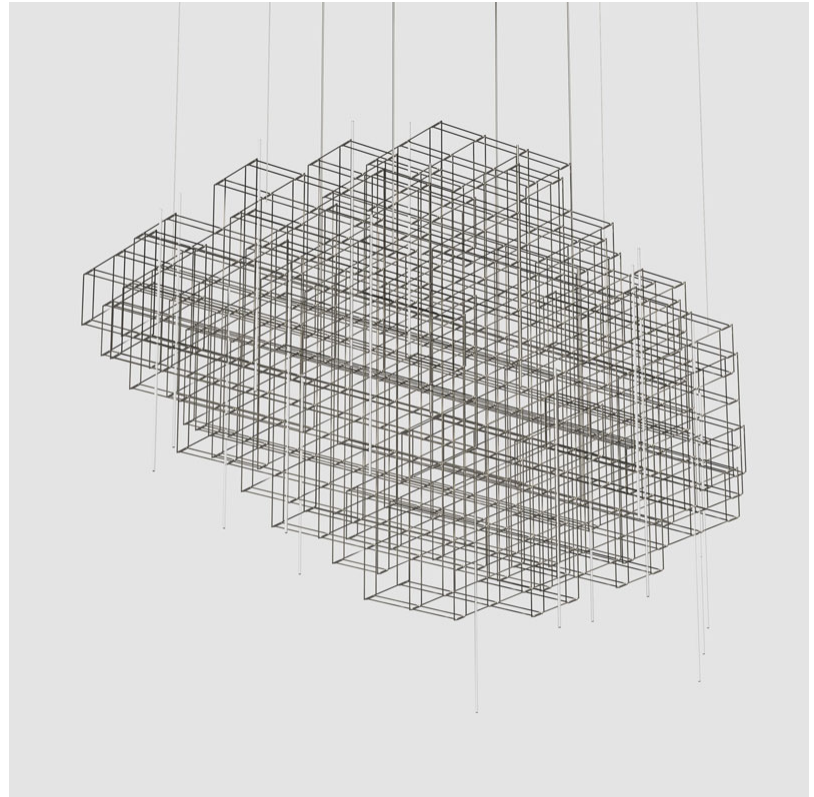

POLLUX SUSPENSION

D101946- -

base number   Color   Finish
Temperature   Options

1. To build a product code in our configurator select the specify button on the base model # product page
2. To build a manual product code on this datasheet choose from the options listed below in blue font and add the suffix to the base model #

GENERAL

Series: Pollux
Brand: Quasar
Division: Design
Mounting Type: Suspension
Mounting Location: Ceiling
Subcategory: Ambient

PHYSICAL

Shape: Abstract
Length (mm): 1790
Length (in): 70 1/2
Width (mm): 1050
Width (in): 41 5/16
Height (mm): 1080
Height (in): 42 1/2
Max. Overall Height (mm): 3080
Max. Overall Height (in): 121 1/4
Light Distribution: Omnidirectional
Fixture Finish: [NIC / BRA / BBR](#)
Fixture Material: Metal
Cable Details: 2000mm Cable
Upon Request: Custom Sizes

ELECTRICAL

Lamp Type: LED
Input Wattage (W): 481.2
Dimming: 0-10V Dimming / Phase Dimming (120Vac Only)
Driver Included: Yes
Driver Location: Integrated
Driver Type: Constant Voltage - Universal
Driver Class: Class 2
Input Voltage (V): 120 - 277
Output Voltage (V): 12

LED

Number of LEDs: 802
Color Temperature (°K): [2400 / 2800](#)
Max. Delivered Lumen (lm): 24060 (2800K)
CRI: >90 CRI
Lamp Life (hrs): 50000

OPTICAL

RATINGS AND CERTIFICATIONS

Certified By: Certified for North American Standards
IP rating: IP20