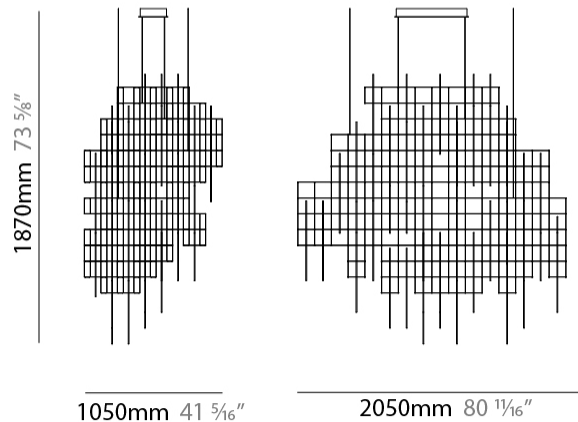

POLLUX SUSPENSION

D101837- -

base number   Color   Finish
                         Temperature   Options

1. To build a product code in our configurator select the specify button on the base model # product page
2. To build a manual product code on this datasheet choose from the options listed below in blue font and add the suffix to the base model #

GENERAL

Series: Pollux
Brand: Quasar
Division: Design
Mounting Type: Suspension
Mounting Location: Ceiling
Subcategory: Ambient

PHYSICAL

Shape: Abstract
Length (mm): 2050
Length (in): 80 ¹¹/₁₆"
Width (mm): 1050
Width (in): 41 ⁵/₁₆"
Height (mm): 1870
Height (in): 73 ⁵/₈"
Light Distribution: Omnidirectional
Fixture Finish: [NIC](#) / [BRA](#) / [BBR](#)
Fixture Material: Metal
Upon Request: Custom Sizes

ELECTRICAL

Lamp Type: LED
Input Wattage (W): 900
Dimming: 0-10V Dimming
Driver Included: Yes
Driver Location: Integrated
Driver Type: Constant Voltage - 120/277Vac
Driver Class: Class 2
Input Voltage (V): 120 - 277
Output Voltage (V): 12

LED

Number of LEDs: 1500
Color Temperature (°K): [2400](#) / [2800](#)
CRI: >90 CRI
Lamp Life (hrs): 50000

OPTICAL

RATINGS AND CERTIFICATIONS

Certified By: Certified for North American Standards
IP rating: IP20