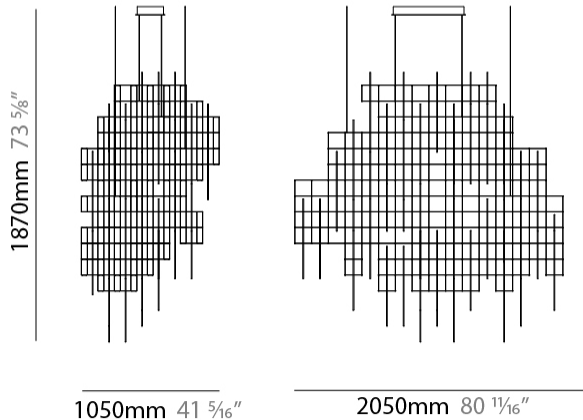

POLLUX SUSPENSION

D101837- -

base number   Color   Finish
Temperature   Options

1. To build a product code in our configurator select the specify button on the base model # product page
2. To build a manual product code on this datasheet choose from the options listed below in blue font and add the suffix to the base model #

GENERAL

Series: Pollux
Brand: Quasar
Division: Design
Mounting Type: Suspension
Mounting Location: Ceiling
Subcategory: Ambient

PHYSICAL

Shape: Abstract
Length (mm): 2050
Length (in): 80 ¹¹/₁₆
Width (mm): 1050
Width (in): 41 ⁵/₁₆
Height (mm): 1870
Height (in): 73 ⁵/₈
Light Distribution: Omnidirectional
[Fixture Finish: NIC / BRA / BBR](#)
Fixture Material: Metal
Upon Request: Custom Sizes

ELECTRICAL

Lamp Type: LED
Input Wattage (W): 900
Dimming: 0-10V Dimming
Driver Included: Yes
Driver Location: Integrated
Driver Type: Constant Voltage - 120/277Vac
Driver Class: Class 2
Input Voltage (V): 120 - 277
Output Voltage (V): 12

LED

Number of LEDs: 1500
[Color Temperature (°K): 2400 / 2800](#)
CRI: >90 CRI
Lamp Life (hrs): 50000

OPTICAL

RATINGS AND CERTIFICATIONS

Certified By: Certified for North American Standards
IP rating: IP20