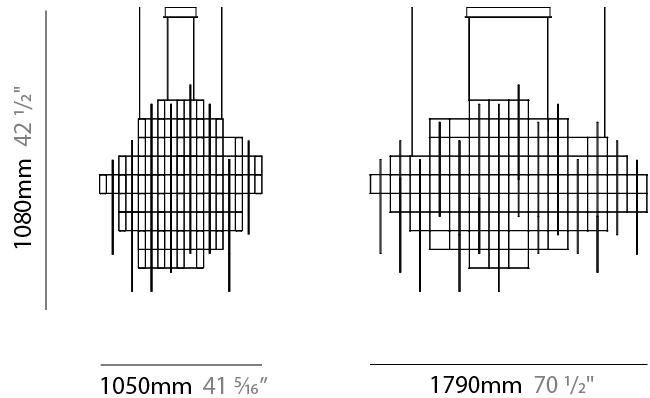

POLLUX SUSPENSION

D101946- -

base number   Color   Finish
Temperature   Options

1. To build a product code in our configurator select the specify button on the base model # product page
2. To build a manual product code on this datasheet choose from the options listed below in blue font and add the suffix to the base model #

GENERAL

Series: Pollux
Brand: Quasar
Division: Design
Mounting Type: Suspension
Mounting Location: Ceiling
Subcategory: Ambient

PHYSICAL

Shape: Abstract
Length (mm): 1790
Length (in): 70 1/2
Width (mm): 1050
Width (in): 41 5/16
Height (mm): 1080
Height (in): 42 1/2
Max. Overall Height (mm): 3080
Max. Overall Height (in): 121 1/4
Light Distribution: Omnidirectional
Fixture Finish: [NIC / BRA / BBR](#)
Fixture Material: Metal
Cable Details: 2000mm Cable
Upon Request: Custom Sizes

ELECTRICAL

Lamp Type: LED
Input Wattage (W): 481.2
Dimming: 0-10V Dimming / Phase Dimming (120Vac Only)
Driver Included: Yes
Driver Location: Integrated
Driver Type: Constant Voltage - Universal
Driver Class: Class 2
Input Voltage (V): 120 - 277
Output Voltage (V): 12

LED

Number of LEDs: 802
Color Temperature (°K): [2400 / 2800](#)
Max. Delivered Lumen (lm): 24060 (2800K)
CRI: >90 CRI
Lamp Life (hrs): 50000

OPTICAL

RATINGS AND CERTIFICATIONS

Certified By: Certified for North American Standards
IP rating: IP20