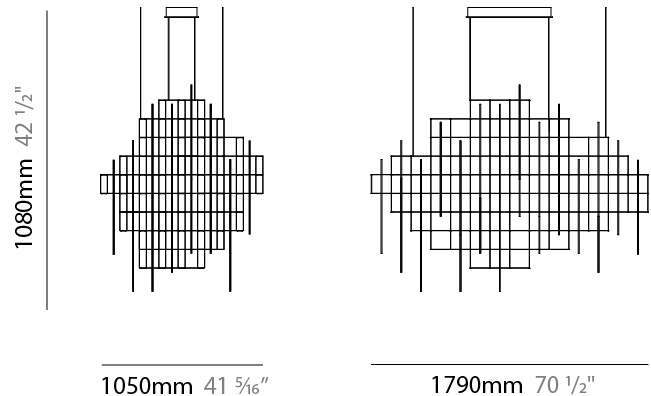

POLLUX SUSPENSION

D101946- -

base number   Color   Finish
Temperature   Options

1. To build a product code in our configurator select the specify button on the base model # product page
2. To build a manual product code on this datasheet choose from the options listed below in blue font and add the suffix to the base model #

GENERAL

Series: Pollux
Brand: Quasar
Division: Design
Mounting Type: Suspension
Mounting Location: Ceiling
Subcategory: Ambient

PHYSICAL

Shape: Abstract
Length (mm): 1790
Length (in): 70 1/2
Width (mm): 1050
Width (in): 41 5/16
Height (mm): 1080
Height (in): 42 1/2
Max. Overall Height (mm): 3080
Max. Overall Height (in): 121 1/4
Light Distribution: Omnidirectional
Fixture Finish: [NIC / BRA / BBR](#)
Fixture Material: Metal
Cable Details: 2000mm Cable
Upon Request: Custom Sizes

ELECTRICAL

Lamp Type: LED
Input Wattage (W): 481.2
Dimming: 0-10V Dimming / Phase Dimming (120Vac Only)
Driver Included: Yes
Driver Location: Integrated
Driver Type: Constant Voltage - Universal
Driver Class: Class 2
Input Voltage (V): 120 - 277
Output Voltage (V): 12

LED

Number of LEDs: 802
Color Temperature (°K): [2400 / 2800](#)
Max. Delivered Lumen (lm): 24060 (2800K)
CRI: >90 CRI
Lamp Life (hrs): 50000

OPTICAL

RATINGS AND CERTIFICATIONS

Certified By: Certified for North American Standards
IP rating: IP20