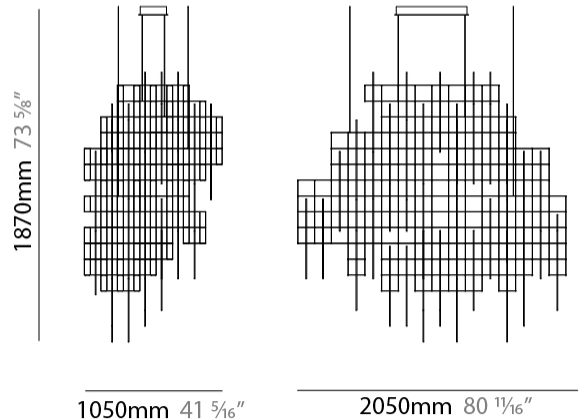

POLLUX SUSPENSION

D101837- _____

base number   Color   Finish
Temperature   Options

1. To build a product code in our configurator select the specify button on the base model # product page
2. To build a manual product code on this datasheet choose from the options listed below in blue font and add the suffix to the base model #

GENERAL

Series: Pollux
Brand: Quasar
Division: Design
Mounting Type: Suspension
Mounting Location: Ceiling
Subcategory: Ambient

PHYSICAL

Shape: Abstract
Length (mm): 2050
Length (in): 80 ¹¹/₁₆
Width (mm): 1050
Width (in): 41 ⁵/₁₆
Height (mm): 1870
Height (in): 73 ⁵/₈
Light Distribution: Omnidirectional
Fixture Finish: [NIC](#) / [BRA](#) / [BBR](#)
Fixture Material: Metal
Upon Request: Custom Sizes

ELECTRICAL

Lamp Type: LED
Input Wattage (W): 900
Dimming: 0-10V Dimming
Driver Included: Yes
Driver Location: Integrated
Driver Type: Constant Voltage - 120/277Vac
Driver Class: Class 2
Input Voltage (V): 120 - 277
Output Voltage (V): 12

LED

Number of LEDs: 1500
Color Temperature (°K): [2400](#) / [2800](#)
CRI: >90 CRI
Lamp Life (hrs): 50000

OPTICAL

RATINGS AND CERTIFICATIONS

Certified By: Certified for North American Standards
IP rating: IP20