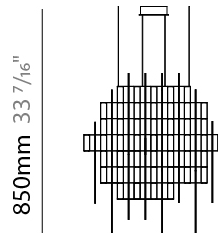

GENERAL

Series: Pollux
 Brand: Quasar
 Division: Design
 Mounting Type: Suspension
 Mounting Location: Ceiling
 Subcategory: Ambient

PHYSICAL

Shape: Abstract
 Length (mm): 2050
 Length (in): 80 ¹¹/₁₆
 Width (mm): 1050
 Width (in): 41 ⁵/₁₆
 Height (mm): 1870
 Height (in): 73 ⁵/₈
 Light Distribution: Omnidirectional
 Fixture Finish: [NIC](#) / [BRA](#) / [BBR](#)
 Fixture Material: Metal
 Upon Request: Custom Sizes

GENERAL

Series: Pollux
 Brand: Quasar
 Division: Design
 Mounting Type: Suspension
 Mounting Location: Ceiling
 Subcategory: Ambient

PHYSICAL

Shape: Abstract
 Length (mm): 1790
 Length (in): 70 1/2
 Width (mm): 1050
 Width (in): 41 5/16
 Height (mm): 1080
 Height (in): 42 1/2
 Max. Overall Height (mm): 3080
 Max. Overall Height (in): 121 1/4
 Light Distribution: Omnidirectional
 Fixture Finish: [NIC / BRA / BBR](#)
 Fixture Material: Metal
 Cable Details: 2000mm Cable
 Upon Request: Custom Sizes

GENERAL

Series: Pollux
 Brand: Quasar
 Division: Design
 Mounting Type: Suspension
 Mounting Location: Ceiling
 Subcategory: Ambient

PHYSICAL

Shape: Abstract
 Length (mm): 2560
 Length (in): 100 ¹³/₁₆
 Width (mm): 850
 Width (in): 33 ⁷/₁₆
 Height (mm): 1050
 Height (in): 41 ⁵/₁₆
 Max. Overall Height (mm): 3050
 Max. Overall Height (in): 120 ¹/₁₆
 Light Distribution: Omnidirectional
 Fixture Finish: [NIC / BRA / BBR](#)
 Fixture Material: Metal
 Cable Details: 2000mm Cable
 Upon Request: Custom Sizes

LED

Number of LEDs: 895
 Color Temperature (°K): [2400 / 2800](#)
 Max. Delivered Lumen (lm): 26850 (2800K)
 CRI: >90 CRI
 Lamp Life (hrs): 50000

OPTICAL

RATINGS AND CERTIFICATIONS

Certified By: Certified for North American Standards
 IP rating: IP20