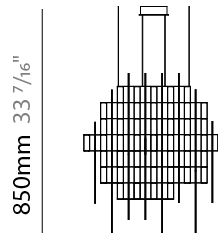

GENERAL

Series: Pollux
 Partner: Quasar
 Division: Design
 Installation: Suspension
 Product Type: Chandelier
 Mounting Location: Ceiling

PHYSICAL

Shape: Abstract
 Length (mm): 2050
 Length (in): 80 ¹¹/₁₆"
 Width (mm): 1050
 Width (in): 41 ⁵/₁₆"
 Height (mm): 1870
 Height (in): 73 ⁵/₈"
[Fixture Finish: NIC / BRA / BBR](#)
 Fixture Material: Metal
 Upon Request: Custom Sizes

GENERAL

Series: Pollux
 Partner: Quasar
 Division: Design
 Installation: Suspension
 Product Type: Chandelier
 Mounting Location: Ceiling

PHYSICAL

Shape: Abstract
 Length (mm): 1790
 Length (in): 70 1/2
 Width (mm): 1050
 Width (in): 41 5/16
 Height (mm): 1080
 Height (in): 42 1/2
 Max. Overall Height (mm): 3080
 Max. Overall Height (in): 121 1/4
 Fixture Finish: [NIC](#) / [BRA](#) / [BBR](#)
 Fixture Material: Metal
 Cable Details: 2000mm Cable
 Upon Request: Custom Sizes

GENERAL

Series: Pollux
 Partner: Quasar
 Division: Design
 Installation: Suspension
 Product Type: Chandelier
 Mounting Location: Ceiling

PHYSICAL

Shape: Abstract
 Length (mm): 2560
 Length (in): 100 ¹³/₁₆
 Width (mm): 850
 Width (in): 33 ⁷/₁₆
 Height (mm): 1050
 Height (in): 41 ⁵/₁₆
 Max. Overall Height (mm): 3050
 Max. Overall Height (in): 120 ¹/₁₆
 Fixture Finish: [NIC](#) / [BRA](#) / [BBR](#)
 Fixture Material: Metal
 Cable Details: 2000mm Cable
 Upon Request: Custom Sizes

850mm 33 ⁷/₁₆"

1050mm 41 ⁵/₁₆"

2560mm 100 ¹³/₁₆"

D101947-

PROJECT	_____
TYPE	_____
SPECIFIER	_____
QUANTITY	_____
DATE	_____

D

POLLUX COLOR FINISH CHART

PROJECT	_____
TYPE	_____
SPECIFIER	_____
QUANTITY	_____
DATE	_____