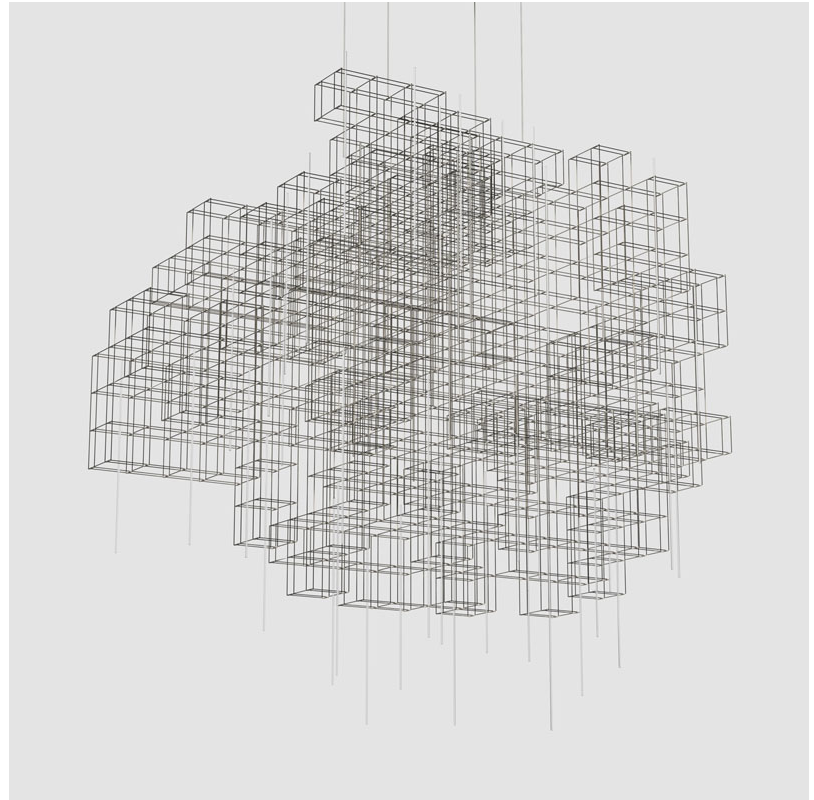

POLLUX SUSPENSION

D101837- -

base number   Color   Finish
Temperature   Options

1. To build a product code in our configurator select the specify button on the base model # product page
2. To build a manual product code on this datasheet choose from the options listed below in blue font and add the suffix to the base model #

GENERAL

Series: Pollux
Partner: Quasar
Division: Design
Installation: Suspension
Product Type: Chandelier
Mounting Location: Ceiling

PHYSICAL

Shape: Abstract
Length (mm): 2050
Length (in): 80 ¹¹/₁₆"
Width (mm): 1050
Width (in): 41 ⁵/₁₆"
Height (mm): 1870
Height (in): 73 ⁵/₈"
[Fixture Finish: NIC / BRA / BBR](#)
Fixture Material: Metal
Upon Request: Custom Sizes

ELECTRICAL

Lamp Type: LED
Input Wattage (W): 900
Dimming: Phase Dimming (120Vac Only)
Driver Included: Yes
Driver Location: Integrated
Driver Type: Constant Voltage - 120/277Vac
Driver Class: Class 2
Input Voltage (V): 120 - 277
Output Voltage (V): 12

LED

Number of LEDs: 1500
[Color Temperature (°K): 2400 / 2800](#)
CRI: >90 CRI
Lamp Life (hrs): 50000

OPTICAL

RATINGS AND CERTIFICATIONS

Certified By: Certified for North American Standards
IP rating: IP20