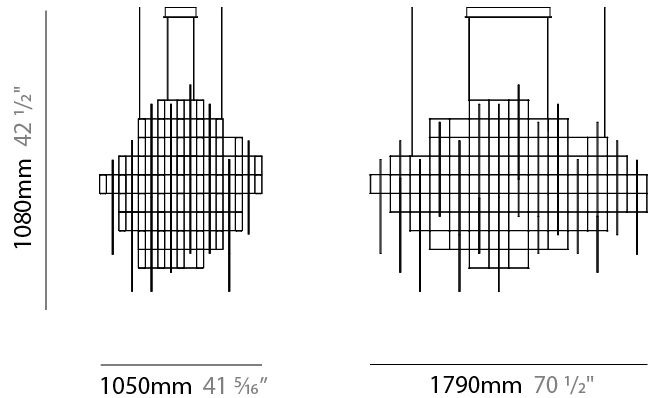

POLLUX SUSPENSION

D101946- -

base number   Color   Finish
Temperature   Options

1. To build a product code in our configurator select the specify button on the base model # product page
2. To build a manual product code on this datasheet choose from the options listed below in blue font and add the suffix to the base model #

GENERAL

Series: Pollux
Partner: Quasar
Division: Design
Installation: Suspension
Product Type: Chandelier
Mounting Location: Ceiling

PHYSICAL

Shape: Abstract
Length (mm): 1790
Length (in): 70 1/2
Width (mm): 1050
Width (in): 41 5/16
Height (mm): 1080
Height (in): 42 1/2
Max. Overall Height (mm): 3080
Max. Overall Height (in): 121 1/4
Fixture Finish: [NIC](#) / [BRA](#) / [BBR](#)
Fixture Material: Metal
Cable Details: 2000mm Cable
Upon Request: Custom Sizes

ELECTRICAL

Lamp Type: LED
Input Wattage (W): 481.2
Dimming: 0-10V Dimming / Phase Dimming (120Vac Only)
Driver Included: Yes
Driver Location: Integrated
Driver Type: Constant Voltage - Universal
Driver Class: Class 2
Input Voltage (V): 120 - 277
Output Voltage (V): 12

LED

Number of LEDs: 802
Color Temperature (°K): [2400](#) / [2800](#)
Max. Delivered Lumen (lm): 24060 (2800K)
CRI: >90 CRI
Lamp Life (hrs): 50000

OPTICAL

RATINGS AND CERTIFICATIONS

Certified By: Certified for North American Standards
IP rating: IP20