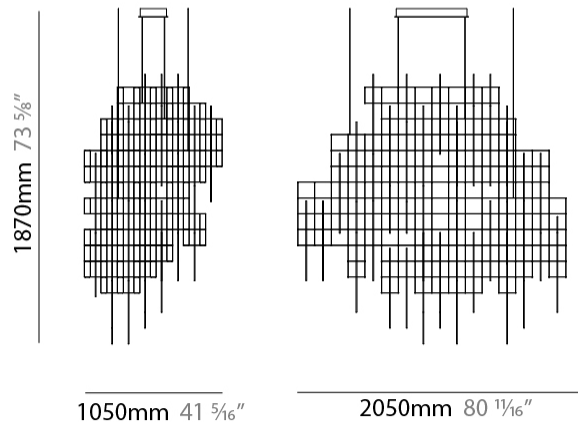

POLLUX SUSPENSION

D101837- -

base number   Color   Finish
Temperature   Options

1. To build a product code in our configurator select the specify button on the base model # product page
2. To build a manual product code on this datasheet choose from the options listed below in blue font and add the suffix to the base model #

GENERAL

Series: Pollux
Partner: Quasar
Division: Design
Installation: Suspension
Product Type: Chandelier
Mounting Location: Ceiling

PHYSICAL

Shape: Abstract
Length (mm): 2050
Length (in): 80 ¹¹/₁₆"
Width (mm): 1050
Width (in): 41 ⁵/₁₆"
Height (mm): 1870
Height (in): 73 ⁵/₈"
[Fixture Finish: NIC / BRA / BBR](#)
Fixture Material: Metal
Upon Request: Custom Sizes

ELECTRICAL

Lamp Type: LED
Input Wattage (W): 900
Dimming: Phase Dimming (120Vac Only)
Driver Included: Yes
Driver Location: Integrated
Driver Type: Constant Voltage - 120/277Vac
Driver Class: Class 2
Input Voltage (V): 120 - 277
Output Voltage (V): 12

LED

Number of LEDs: 1500
[Color Temperature (°K): 2400 / 2800](#)
CRI: >90 CRI
Lamp Life (hrs): 50000

OPTICAL

RATINGS AND CERTIFICATIONS

Certified By: Certified for North American Standards
IP rating: IP20