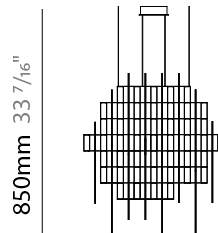

GENERAL

Series: Pollux
 Brand: Quasar
 Division: Design
 Mounting Type: Suspension
 Mounting Location: Ceiling
 Subcategory: Ambient

PHYSICAL

Shape: Abstract
 Length (mm): 2050
 Length (in): 80 ¹¹/₁₆"
 Width (mm): 1050
 Width (in): 41 ⁵/₁₆"
 Height (mm): 1870
 Height (in): 73 ⁵/₈"
 Light Distribution: Omnidirectional
 Fixture Finish: [NIC](#) / [BRA](#) / [BBR](#)
 Fixture Material: Metal
 Upon Request: Custom Sizes

GENERAL

Series: Pollux
 Brand: Quasar
 Division: Design
 Mounting Type: Suspension
 Mounting Location: Ceiling
 Subcategory: Ambient

PHYSICAL

Shape: Abstract
 Length (mm): 1790
 Length (in): 70 1/2
 Width (mm): 1050
 Width (in): 41 5/16
 Height (mm): 1080
 Height (in): 42 1/2
 Max. Overall Height (mm): 3080
 Max. Overall Height (in): 121 1/4
 Light Distribution: Omnidirectional
 Fixture Finish: [NIC / BRA / BBR](#)
 Fixture Material: Metal
 Cable Details: 2000mm Cable
 Upon Request: Custom Sizes

GENERAL

Series: Pollux
 Brand: Quasar
 Division: Design
 Mounting Type: Suspension
 Mounting Location: Ceiling
 Subcategory: Ambient

PHYSICAL

Shape: Abstract
 Length (mm): 2560
 Length (in): 100 ¹³/₁₆"
 Width (mm): 850
 Width (in): 33 ⁷/₁₆"
 Height (mm): 1050
 Height (in): 41 ⁵/₁₆"
 Max. Overall Height (mm): 3050
 Max. Overall Height (in): 120 ¹/₁₆"
 Light Distribution: Omnidirectional
 Fixture Finish: [NIC / BRA / BBR](#)
 Fixture Material: Metal
 Cable Details: 2000mm Cable
 Upon Request: Custom Sizes

LED

Number of LEDs: 895
 Color Temperature (°K): [2400 / 2800](#)
 Max. Delivered Lumen (lm): 26850 (2800K)
 CRI: >90 CRI
 Lamp Life (hrs): 50000

OPTICAL

RATINGS AND CERTIFICATIONS

Certified By: Certified for North American Standards
 IP rating: IP20