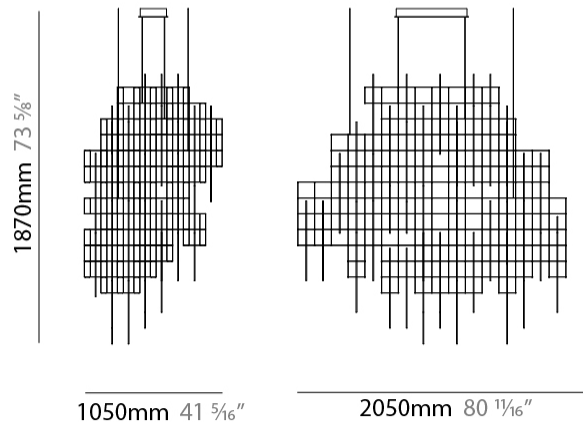

PROJECT	
TYPE	
SPECIFIER	
QUANTITY	
DATE	

POLLUX SUSPENSION

D101837- -

base number   Color   Finish
Temperature   Options

1. To build a product code in our configurator select the specify button on the base model # product page
2. To build a manual product code on this datasheet choose from the options listed below in blue font and add the suffix to the base model #

GENERAL

Series: Pollux
Brand: Quasar
Division: Design
Mounting Type: Suspension
Mounting Location: Ceiling
Subcategory: Ambient

PHYSICAL

Shape: Abstract
Length (mm): 2050
Length (in): 80 ¹¹/₁₆"
Width (mm): 1050
Width (in): 41 ⁵/₁₆"
Height (mm): 1870
Height (in): 73 ⁵/₈"
Light Distribution: Omnidirectional
Fixture Finish: [NIC](#) / [BRA](#) / [BBR](#)
Fixture Material: Metal
Upon Request: Custom Sizes

ELECTRICAL

Lamp Type: LED
Input Wattage (W): 900
Dimming: 0-10V Dimming
Driver Included: Yes
Driver Location: Integrated
Driver Type: Constant Voltage - 120/277Vac
Driver Class: Class 2
Input Voltage (V): 120 - 277
Output Voltage (V): 12

LED

Number of LEDs: 1500
Color Temperature (°K): [2400](#) / [2800](#)
CRI: >90 CRI
Lamp Life (hrs): 50000

OPTICAL

RATINGS AND CERTIFICATIONS

Certified By: Certified for North American Standards
IP rating: IP20