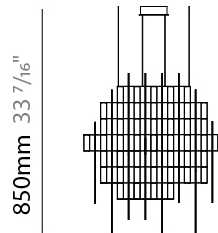

GENERAL

Series: Pollux
 Brand: Quasar
 Division: Design
 Mounting Type: Suspension
 Mounting Location: Ceiling
 Subcategory: Ambient

PHYSICAL

Shape: Abstract
 Length (mm): 2050
 Length (in): 80 ¹¹/₁₆"
 Width (mm): 1050
 Width (in): 41 ⁵/₁₆"
 Height (mm): 1870
 Height (in): 73 ⁵/₈"
 Light Distribution: Omnidirectional
 Fixture Finish: [NIC](#) / [BRA](#) / [BBR](#)
 Fixture Material: Metal
 Upon Request: Custom Sizes

GENERAL

Series: Pollux
 Brand: Quasar
 Division: Design
 Mounting Type: Suspension
 Mounting Location: Ceiling
 Subcategory: Ambient

PHYSICAL

Shape: Abstract
 Length (mm): 1790
 Length (in): 70 1/2
 Width (mm): 1050
 Width (in): 41 5/16
 Height (mm): 1080
 Height (in): 42 1/2
 Max. Overall Height (mm): 3080
 Max. Overall Height (in): 121 1/4
 Light Distribution: Omnidirectional
 Fixture Finish: [NIC / BRA / BBR](#)
 Fixture Material: Metal
 Cable Details: 2000mm Cable
 Upon Request: Custom Sizes

GENERAL

Series: Pollux
 Brand: Quasar
 Division: Design
 Mounting Type: Suspension
 Mounting Location: Ceiling
 Subcategory: Ambient

PHYSICAL

Shape: Abstract
 Length (mm): 2560
 Length (in): 100 ¹³/₁₆
 Width (mm): 850
 Width (in): 33 ⁷/₁₆
 Height (mm): 1050
 Height (in): 41 ⁵/₁₆
 Max. Overall Height (mm): 3050
 Max. Overall Height (in): 120 ¹/₁₆
 Light Distribution: Omnidirectional
 Fixture Finish: [NIC / BRA / BBR](#)
 Fixture Material: Metal
 Cable Details: 2000mm Cable
 Upon Request: Custom Sizes

1050mm 41 ⁵/₁₆"

2560mm 100 ¹³/₁₆"

D101947-

PROJECT

TYPE

SPECIFIER

QUANTITY

DATE