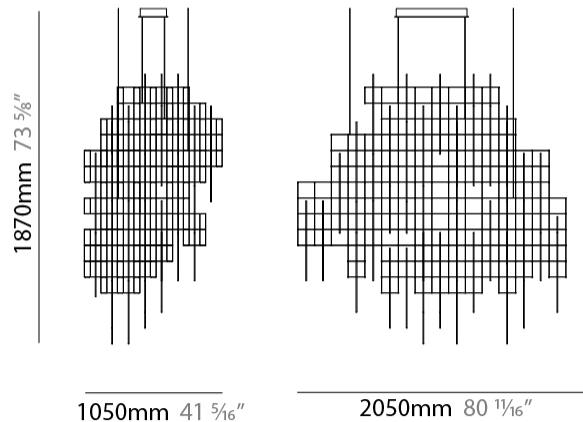

POLLUX SUSPENSION

D101837- -

base number   Color   Finish
Temperature   Options

1. To build a product code in our configurator select the specify button on the base model # product page
2. To build a manual product code on this datasheet choose from the options listed below in blue font and add the suffix to the base model #

GENERAL

Series: Pollux
Brand: Quasar
Division: Design
Mounting Type: Suspension
Mounting Location: Ceiling
Subcategory: Ambient

PHYSICAL

Shape: Abstract
Length (mm): 2050
Length (in): 80 ¹¹/₁₆"
Width (mm): 1050
Width (in): 41 ⁵/₁₆"
Height (mm): 1870
Height (in): 73 ⁵/₈"
Light Distribution: Omnidirectional
Fixture Finish: [NIC](#) / [BRA](#) / [BBR](#)
Fixture Material: Metal
Upon Request: Custom Sizes

ELECTRICAL

Lamp Type: LED
Input Wattage (W): 900
Dimming: 0-10V Dimming
Driver Included: Yes
Driver Location: Integrated
Driver Type: Constant Voltage - 120/277Vac
Driver Class: Class 2
Input Voltage (V): 120 - 277
Output Voltage (V): 12

LED

Number of LEDs: 1500
Color Temperature (°K): [2400](#) / [2800](#)
CRI: >90 CRI
Lamp Life (hrs): 50000

OPTICAL

RATINGS AND CERTIFICATIONS

Certified By: Certified for North American Standards
IP rating: IP20