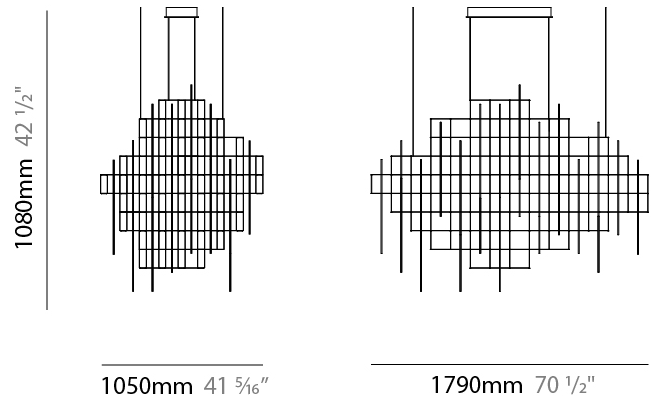

POLLUX SUSPENSION

D101946- -

base number   Color   Finish
Temperature   Options

1. To build a product code in our configurator select the specify button on the base model # product page
2. To build a manual product code on this datasheet choose from the options listed below in blue font and add the suffix to the base model #

GENERAL

Series: Pollux
Brand: Quasar
Division: Design
Mounting Type: Suspension
Mounting Location: Ceiling
Subcategory: Ambient

PHYSICAL

Shape: Abstract
Length (mm): 1790
Length (in): 70 1/2
Width (mm): 1050
Width (in): 41 5/16
Height (mm): 1080
Height (in): 42 1/2
Max. Overall Height (mm): 3080
Max. Overall Height (in): 121 1/4
Light Distribution: Omnidirectional
Fixture Finish: [NIC / BRA / BBR](#)
Fixture Material: Metal
Cable Details: 2000mm Cable
Upon Request: Custom Sizes

ELECTRICAL

Lamp Type: LED
Input Wattage (W): 481.2
Dimming: 0-10V Dimming / Phase Dimming (120Vac Only)
Driver Included: Yes
Driver Location: Integrated
Driver Type: Constant Voltage - Universal
Driver Class: Class 2
Input Voltage (V): 120 - 277
Output Voltage (V): 12

LED

Number of LEDs: 802
Color Temperature (°K): [2400 / 2800](#)
Max. Delivered Lumen (lm): 24060 (2800K)
CRI: >90 CRI
Lamp Life (hrs): 50000

OPTICAL

RATINGS AND CERTIFICATIONS

Certified By: Certified for North American Standards
IP rating: IP20