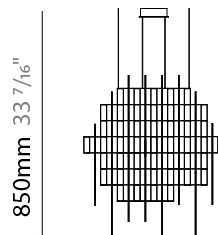

GENERAL

Series: Pollux
 Brand: Quasar
 Division: Design
 Mounting Type: Suspension
 Mounting Location: Ceiling
 Subcategory: Ambient

PHYSICAL

Shape: Abstract
 Length (mm): 2050
 Length (in): 80 ¹¹/₁₆"
 Width (mm): 1050
 Width (in): 41 ⁵/₁₆"
 Height (mm): 1870
 Height (in): 73 ⁵/₈"
 Light Distribution: Omnidirectional
 Fixture Finish: [NIC](#) / [BRA](#) / [BBR](#)
 Fixture Material: Metal
 Upon Request: Custom Sizes

GENERAL

Series: Pollux
 Brand: Quasar
 Division: Design
 Mounting Type: Suspension
 Mounting Location: Ceiling
 Subcategory: Ambient

PHYSICAL

Shape: Abstract
 Length (mm): 1790
 Length (in): 70 1/2
 Width (mm): 1050
 Width (in): 41 5/16
 Height (mm): 1080
 Height (in): 42 1/2
 Max. Overall Height (mm): 3080
 Max. Overall Height (in): 121 1/4
 Light Distribution: Omnidirectional
 Fixture Finish: [NIC / BRA / BBR](#)
 Fixture Material: Metal
 Cable Details: 2000mm Cable
 Upon Request: Custom Sizes

GENERAL

Series: Pollux
 Brand: Quasar
 Division: Design
 Mounting Type: Suspension
 Mounting Location: Ceiling
 Subcategory: Ambient

PHYSICAL

Shape: Abstract
 Length (mm): 2560
 Length (in): 100 ¹³/₁₆
 Width (mm): 850
 Width (in): 33 ⁷/₁₆
 Height (mm): 1050
 Height (in): 41 ⁵/₁₆
 Max. Overall Height (mm): 3050
 Max. Overall Height (in): 120 ¹/₁₆
 Light Distribution: Omnidirectional
 Fixture Finish: [NIC / BRA / BBR](#)
 Fixture Material: Metal
 Cable Details: 2000mm Cable
 Upon Request: Custom Sizes

1050mm 41 ⁵/₁₆"

2560mm 100 ¹³/₁₆"

D101947-

PROJECT

TYPE

SPECIFIER

QUANTITY

DATE