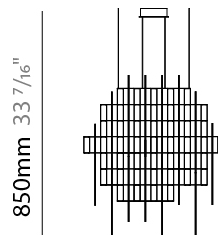

GENERAL

Series: Pollux
 Brand: Quasar
 Division: Design
 Mounting Type: Suspension
 Mounting Location: Ceiling
 Subcategory: Ambient

PHYSICAL

Shape: Abstract
 Length (mm): 2050
 Length (in): 80 ¹¹/₁₆"
 Width (mm): 1050
 Width (in): 41 ⁵/₁₆"
 Height (mm): 1870
 Height (in): 73 ⁵/₈"
 Light Distribution: Omnidirectional
 Fixture Finish: [NIC](#) / [BRA](#) / [BBR](#)
 Fixture Material: Metal
 Upon Request: Custom Sizes

GENERAL

Series: Pollux
 Brand: Quasar
 Division: Design
 Mounting Type: Suspension
 Mounting Location: Ceiling
 Subcategory: Ambient

PHYSICAL

Shape: Abstract
 Length (mm): 1790
 Length (in): 70 1/2
 Width (mm): 1050
 Width (in): 41 5/16
 Height (mm): 1080
 Height (in): 42 1/2
 Max. Overall Height (mm): 3080
 Max. Overall Height (in): 121 1/4
 Light Distribution: Omnidirectional
 Fixture Finish: [NIC / BRA / BBR](#)
 Fixture Material: Metal
 Cable Details: 2000mm Cable
 Upon Request: Custom Sizes

GENERAL

Series: Pollux
 Brand: Quasar
 Division: Design
 Mounting Type: Suspension
 Mounting Location: Ceiling
 Subcategory: Ambient

PHYSICAL

Shape: Abstract
 Length (mm): 2560
 Length (in): 100 ¹³/₁₆
 Width (mm): 850
 Width (in): 33 ⁷/₁₆
 Height (mm): 1050
 Height (in): 41 ⁵/₁₆
 Max. Overall Height (mm): 3050
 Max. Overall Height (in): 120 ¹/₁₆
 Light Distribution: Omnidirectional
 Fixture Finish: [NIC / BRA / BBR](#)
 Fixture Material: Metal
 Cable Details: 2000mm Cable
 Upon Request: Custom Sizes

1050mm 41 ⁵/₁₆"

2560mm 100 ¹³/₁₆"

D101947-

PROJECT _____

TYPE _____

SPECIFIER _____

QUANTITY _____

DATE _____