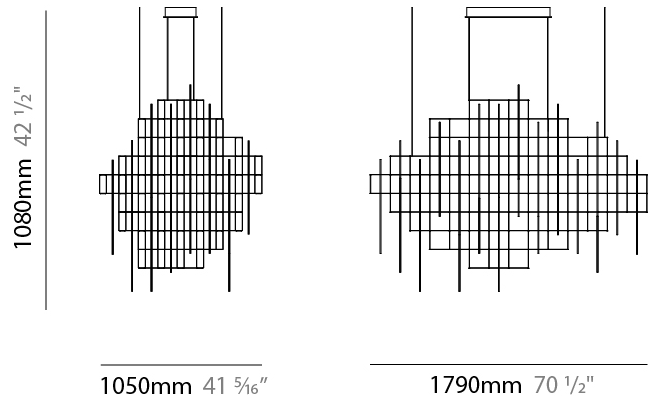

POLLUX SUSPENSION

D101946- -

base number   Color   Finish
Temperature   Options

1. To build a product code in our configurator select the specify button on the base model # product page
2. To build a manual product code on this datasheet choose from the options listed below in blue font and add the suffix to the base model #

GENERAL

Series: Pollux
Brand: Quasar
Division: Design
Mounting Type: Suspension
Mounting Location: Ceiling
Subcategory: Ambient

PHYSICAL

Shape: Abstract
Length (mm): 1790
Length (in): 70 1/2
Width (mm): 1050
Width (in): 41 5/16
Height (mm): 1080
Height (in): 42 1/2
Max. Overall Height (mm): 3080
Max. Overall Height (in): 121 1/4
Light Distribution: Omnidirectional
Fixture Finish: [NIC / BRA / BBR](#)
Fixture Material: Metal
Cable Details: 2000mm Cable
Upon Request: Custom Sizes

ELECTRICAL

Lamp Type: LED
Input Wattage (W): 481.2
Dimming: 0-10V Dimming / Phase Dimming (120Vac Only)
Driver Included: Yes
Driver Location: Integrated
Driver Type: Constant Voltage - Universal
Driver Class: Class 2
Input Voltage (V): 120 - 277
Output Voltage (V): 12

LED

Number of LEDs: 802
Color Temperature (°K): [2400 / 2800](#)
Max. Delivered Lumen (lm): 24060 (2800K)
CRI: >90 CRI
Lamp Life (hrs): 50000

OPTICAL

RATINGS AND CERTIFICATIONS

Certified By: Certified for North American Standards
IP rating: IP20