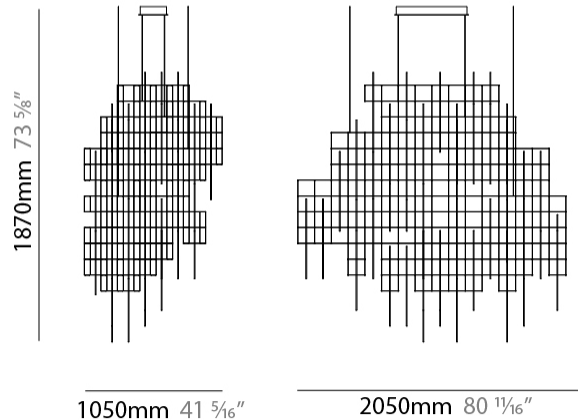

POLLUX SUSPENSION

D101837- -

base number   Color   Finish
Temperature   Options

1. To build a product code in our configurator select the specify button on the base model # product page
2. To build a manual product code on this datasheet choose from the options listed below in blue font and add the suffix to the base model #

GENERAL

Series: Pollux
Brand: Quasar
Division: Design
Mounting Type: Suspension
Mounting Location: Ceiling
Subcategory: Ambient

PHYSICAL

Shape: Abstract
Length (mm): 2050
Length (in): 80 ¹¹/₁₆"
Width (mm): 1050
Width (in): 41 ⁵/₁₆"
Height (mm): 1870
Height (in): 73 ⁵/₈"
Light Distribution: Omnidirectional
Fixture Finish: [NIC](#) / [BRA](#) / [BBR](#)
Fixture Material: Metal
Upon Request: Custom Sizes

ELECTRICAL

Lamp Type: LED
Input Wattage (W): 900
Dimming: 0-10V Dimming
Driver Included: Yes
Driver Location: Integrated
Driver Type: Constant Voltage - 120/277Vac
Driver Class: Class 2
Input Voltage (V): 120 - 277
Output Voltage (V): 12

LED

Number of LEDs: 1500
Color Temperature (°K): [2400](#) / [2800](#)
CRI: >90 CRI
Lamp Life (hrs): 50000

OPTICAL

RATINGS AND CERTIFICATIONS

Certified By: Certified for North American Standards
IP rating: IP20