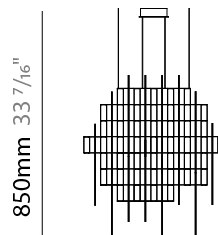

GENERAL

Series: Pollux
 Brand: Quasar
 Division: Design
 Mounting Type: Suspension
 Mounting Location: Ceiling
 Subcategory: Ambient

PHYSICAL

Shape: Abstract
 Length (mm): 2050
 Length (in): 80 ¹¹/₁₆"
 Width (mm): 1050
 Width (in): 41 ⁵/₁₆"
 Height (mm): 1870
 Height (in): 73 ⁵/₈"
 Light Distribution: Omnidirectional
 Fixture Finish: [NIC](#) / [BRA](#) / [BBR](#)
 Fixture Material: Metal
 Upon Request: Custom Sizes

GENERAL

Series: Pollux
 Brand: Quasar
 Division: Design
 Mounting Type: Suspension
 Mounting Location: Ceiling
 Subcategory: Ambient

PHYSICAL

Shape: Abstract
 Length (mm): 1790
 Length (in): 70 1/2
 Width (mm): 1050
 Width (in): 41 5/16
 Height (mm): 1080
 Height (in): 42 1/2
 Max. Overall Height (mm): 3080
 Max. Overall Height (in): 121 1/4
 Light Distribution: Omnidirectional
 Fixture Finish: [NIC / BRA / BBR](#)
 Fixture Material: Metal
 Cable Details: 2000mm Cable
 Upon Request: Custom Sizes

GENERAL

Series: Pollux
 Brand: Quasar
 Division: Design
 Mounting Type: Suspension
 Mounting Location: Ceiling
 Subcategory: Ambient

PHYSICAL

Shape: Abstract
 Length (mm): 2560
 Length (in): 100 ¹³/₁₆"
 Width (mm): 850
 Width (in): 33 ⁷/₁₆"
 Height (mm): 1050
 Height (in): 41 ⁵/₁₆"
 Max. Overall Height (mm): 3050
 Max. Overall Height (in): 120 ¹/₁₆"
 Light Distribution: Omnidirectional
 Fixture Finish: [NIC / BRA / BBR](#)
 Fixture Material: Metal
 Cable Details: 2000mm Cable
 Upon Request: Custom Sizes

1050mm 41 ⁵/₁₆"

2560mm 100 ¹³/₁₆"

D101947-

PROJECT _____

TYPE _____

SPECIFIER _____

QUANTITY _____

DATE _____