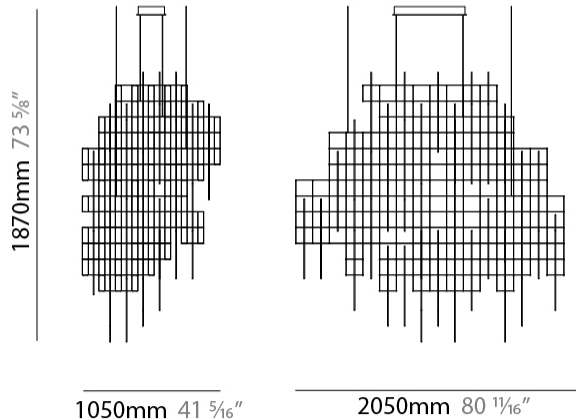

POLLUX SUSPENSION

D101837- _____

base number   Color   Finish
Temperature   Options

1. To build a product code in our configurator select the specify button on the base model # product page
2. To build a manual product code on this datasheet choose from the options listed below in blue font and add the suffix to the base model #

GENERAL

Series: Pollux
Brand: Quasar
Division: Design
Mounting Type: Suspension
Mounting Location: Ceiling
Subcategory: Ambient

PHYSICAL

Shape: Abstract
Length (mm): 2050
Length (in): 80 ¹¹/₁₆"
Width (mm): 1050
Width (in): 41 ⁵/₁₆"
Height (mm): 1870
Height (in): 73 ⁵/₈"
Light Distribution: Omnidirectional
Fixture Finish: [NIC](#) / [BRA](#) / [BBR](#)
Fixture Material: Metal
Upon Request: Custom Sizes

ELECTRICAL

Lamp Type: LED
Input Wattage (W): 900
Dimming: 0-10V Dimming
Driver Included: Yes
Driver Location: Integrated
Driver Type: Constant Voltage - 120/277Vac
Driver Class: Class 2
Input Voltage (V): 120 - 277
Output Voltage (V): 12

LED

Number of LEDs: 1500
Color Temperature (°K): [2400](#) / [2800](#)
CRI: >90 CRI
Lamp Life (hrs): 50000

OPTICAL

RATINGS AND CERTIFICATIONS

Certified By: Certified for North American Standards
IP rating: IP20