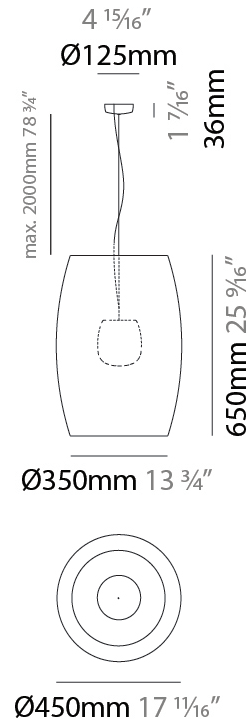

PROJECT
TYPE
SPECIFIER
QUANTITY
DATE

POMA SUSPENSION

E111202-

base number	Finish Options	Finish Options	Finish Options

1. To build a product code in our configurator select the specify button on the base model # product page
2. To build a manual product code on this datasheet choose from the options listed below in blue font and add the suffix to the base model #

GENERAL

Series: Poma
Brand: Ole
Division: Exterior
Mounting Type: Suspension
Mounting Location: Ceiling
Subcategory: Ambient

PHYSICAL

Shape: Cylinder
Diameter (mm): 450
Diameter (in): 17 11/16
Height (mm): 650
Height (in): 25 9/16
Max. Overall Height (mm): 2650
Max. Overall Height (in): 104 5/16
Light Distribution: Direct
Fixture Finish: BEI / BLK / BLU / COG / DGN / GRY / MRN / MOC / MUS / OLV / SIL / STN / TER / WHI
Holder Finish: MWH / MBK
Accent Finish: WHI / BLK
Fixture Material: Fabric Cord / Metal
Cable Details: 2000mm Cable

ELECTRICAL

Number of Lamps: 1
Lamp Type: LED Retrofit
Lamp Shape: A19
Bulb Included: Bulb Not Included
Max. Wattage Per Lamp (W): 15
Lamp Base: E26
Input Voltage (V): 120
Upon Request: 277Vac / GU24

LED

OPTICAL

RATINGS AND CERTIFICATIONS

Certified By: Certified for North American Standards
IP rating: IP66