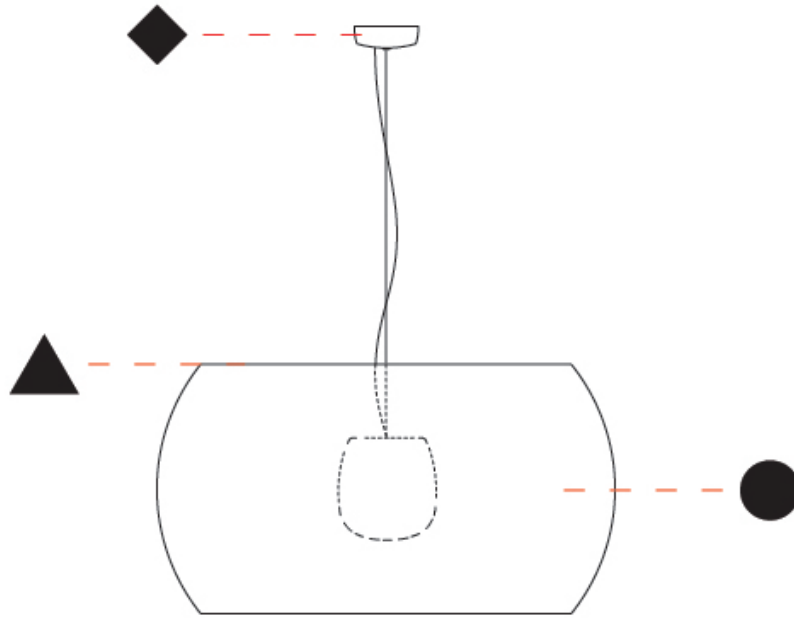

POMA SUSPENSION

E111204-

PROJECT	_____
TYPE	_____
SPECIFIER	_____
QUANTITY	_____
DATE	_____

E