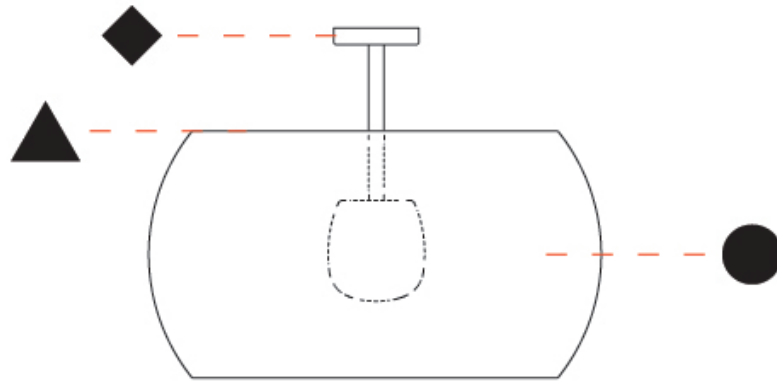

E112054-

PROJECT

TYPE

SPECIFIER

QUANTITY

DATE

E