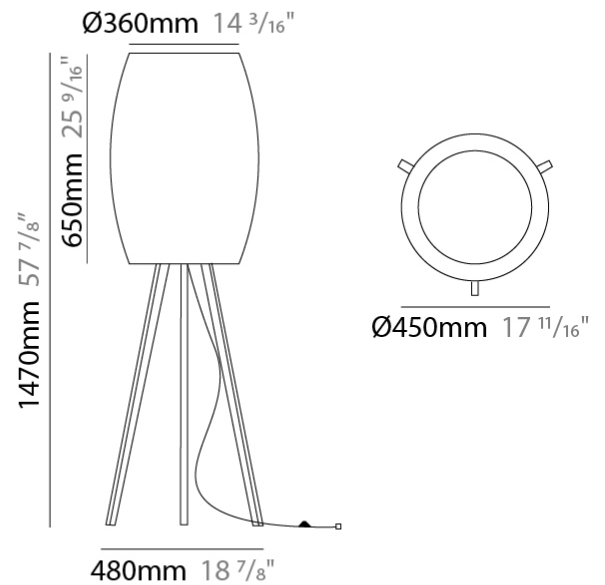

PROJECT
TYPE
SPECIFIER
QUANTITY
DATE

POMA PORTABLE

D114014-

base number Finish
Options

1. To build a product code in our configurator select the specify button on the base model # product page
2. To build a manual product code on this datasheet choose from the options listed below in blue font and add the suffix to the base model #

GENERAL

Series: Poma
Partner: Ole
Division: Design
Installation: Portable
Product Type: Floor
Mounting Location: Floor

PHYSICAL

Shape: Cylinder
Diameter (mm): 450
Diameter (in): 17 11/16
Height (mm): 1470
Height (in): 57 7/8
Fixture Finish: [BEI](#) / [BLK](#) / [BLU](#) / [COG](#) / [DGN](#) / [GRY](#) / [MRN](#) / [MOC](#) / [MUS](#) / [OLV](#) / [SIL](#) / [STN](#) / [TER](#) / [WHI](#)
Holder Finish: Natural Wood
Fixture Material: Metal / Wood / Fabric Cord
Primary Material: Fabric - Recycled
Upon Request: Other fabric cord colors available upon request (see downloadable finish chart)

ELECTRICAL

Number of Lamps: 1
Lamp Type: LED Retrofit
Lamp Shape: A19
Bulb Included: Bulb Not Included
Max. Wattage Per Lamp (W): 15
Lamp Base: E26
Input Voltage (V): 120
Upon Request: 277Vac / GU24

LED

OPTICAL

RATINGS AND CERTIFICATIONS

Certified By: Certified for North American Standards
IP rating: IP20