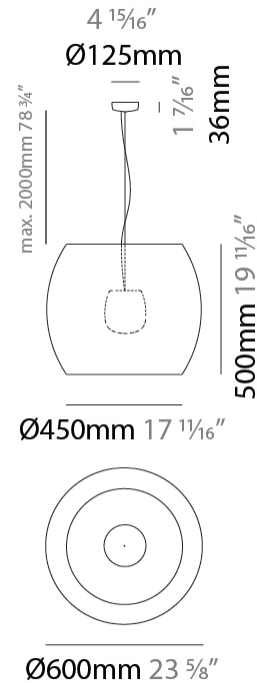

PROJECT	_____
TYPE	_____
SPECIFIER	_____
QUANTITY	_____
DATE	_____

POMA SUSPENSION

E111203-

base number   Finish
Options

1. To build a product code in our configurator select the specify button on the base model # product page
2. To build a manual product code on this datasheet choose from the options listed below in blue font and add the suffix to the base model #

GENERAL

Series: Poma
Partner: Ole
Division: Exterior
Installation: Suspension
Product Type: Pendant
Mounting Location: Ceiling
Light Distribution: Direct

PHYSICAL

Shape: Cylinder
Diameter (mm): 600
Diameter (in): 23 7/8
Height (mm): 500
Height (in): 19 11/16
Max. Overall Height (mm): 2500
Max. Overall Height (in): 98 7/16
Fixture Finish: [BEI](#) / [BLK](#) / [BLU](#) / [COG](#) / [DGN](#) / [GRY](#) / [MRN](#) / [MOC](#) / [MUS](#) / [OLV](#) / [SIL](#) / [STN](#) / [TER](#) / [WHI](#)
Holder Finish: MBK
Accent Finish: BLK
Fixture Material: Fabric Cord / Metal
Primary Material: Fabric - Recycled
Cable Details: 2000mm Cable
Upon Request: Matte White Holder

ELECTRICAL

Number of Lamps: 1
Lamp Type: LED Retrofit
Lamp Shape: A19
Bulb Included: Bulb Not Included
Max. Wattage Per Lamp (W): 15
Lamp Base: E26
Input Voltage (V): 120

LED

OPTICAL

RATINGS AND CERTIFICATIONS

Certified By: Certified for North American Standards
IP rating: IP66