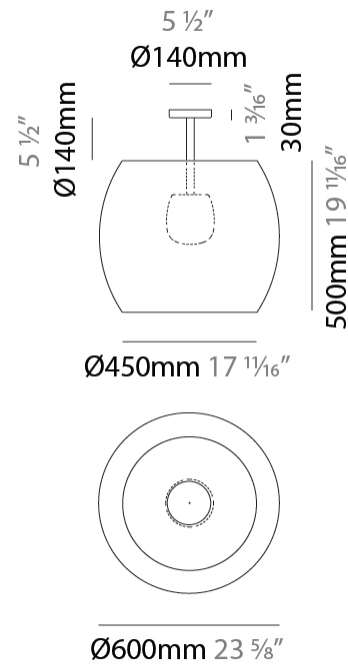

PROJECT
TYPE
SPECIFIER
QUANTITY
DATE

POMA SURFACE

E112053-

base number   Finish
Options

1. To build a product code in our configurator select the specify button on the base model # product page
2. To build a manual product code on this datasheet choose from the options listed below in blue font and add the suffix to the base model #

GENERAL

Series: Poma
Partner: Ole
Division: Exterior
Installation: Surface
Product Type: Ceiling Surface
Mounting Location: Ceiling
Light Distribution: Direct

PHYSICAL

Shape: Cylinder
Diameter (mm): 600
Diameter (in): 23 7/8
Height (mm): 670
Height (in): 26 3/8
Fixture Finish: BEI / BLK / BLU / COG / DGN / GRY / MRN / MOC / MUS /
OLV / SIL / STN / TER / WHI
Holder Finish: MBK
Accent Finish: BLK
Fixture Material: Fabric Cord / Metal
Primary Material: Fabric - Recycled
Upon Request: Matte White Holder

ELECTRICAL

Number of Lamps: 1
Lamp Type: LED Retrofit
Lamp Shape: A19
Bulb Included: Bulb Not Included
Max. Wattage Per Lamp (W): 15
Lamp Base: E26
Input Voltage (V): 120

LED

OPTICAL

RATINGS AND CERTIFICATIONS

Certified By: Certified for North American Standards
IP rating: IP66