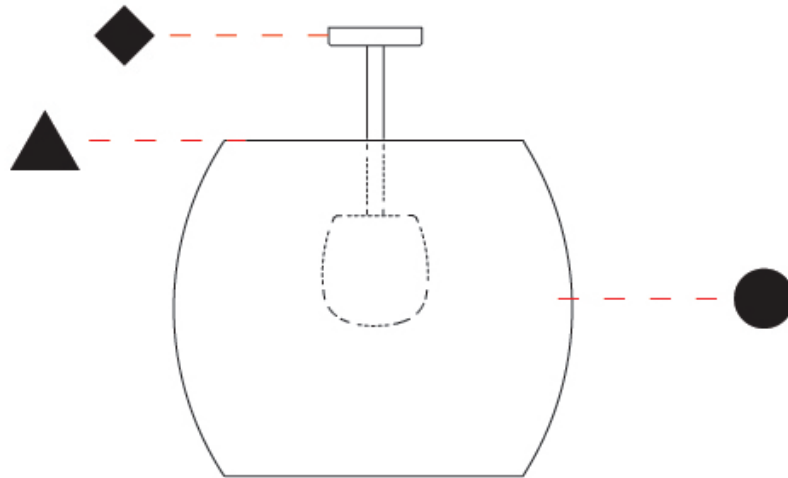

E112053-

PROJECT

TYPE

SPECIFIER

QUANTITY

DATE

E