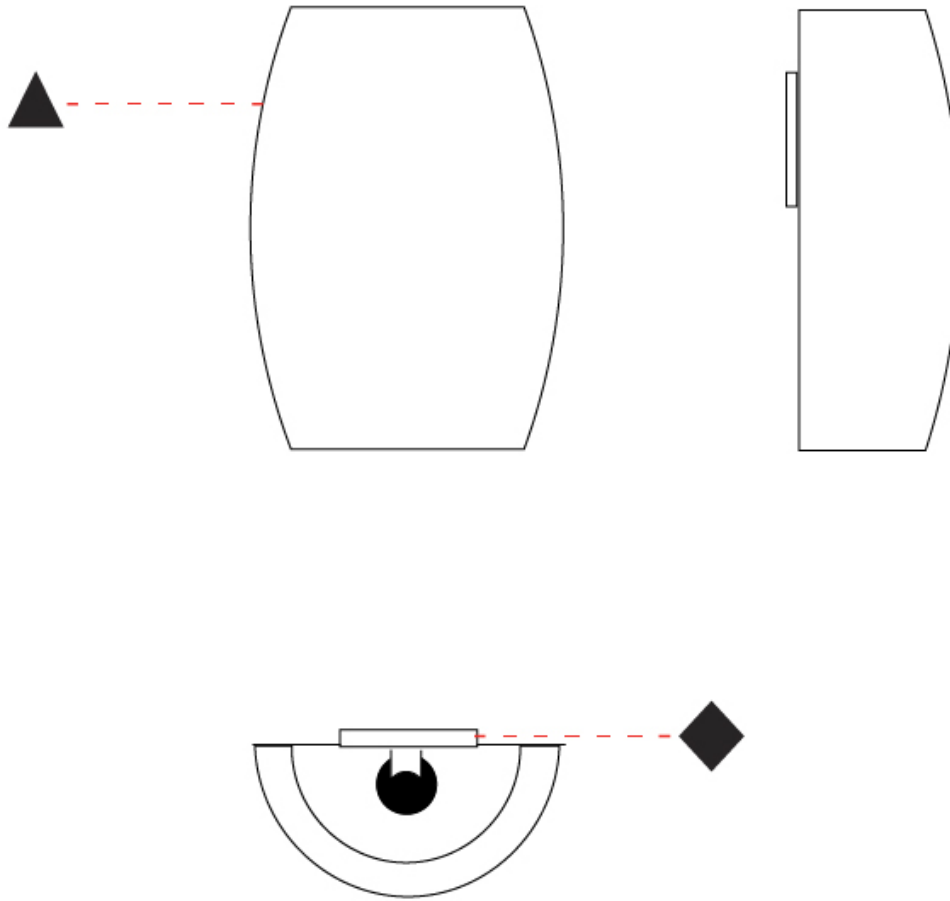

POMA SURFACE

D113031-

PROJECT	_____
TYPE	_____
SPECIFIER	_____
QUANTITY	_____
DATE	_____

D