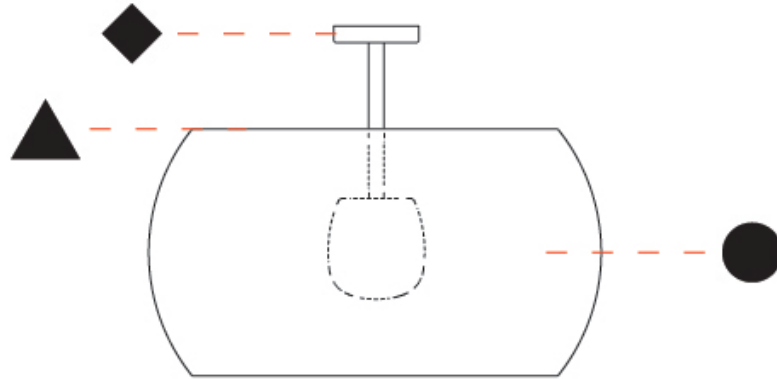

POMA SURFACE

E112054-

PROJECT	_____
TYPE	_____
SPECIFIER	_____
QUANTITY	_____
DATE	_____

E