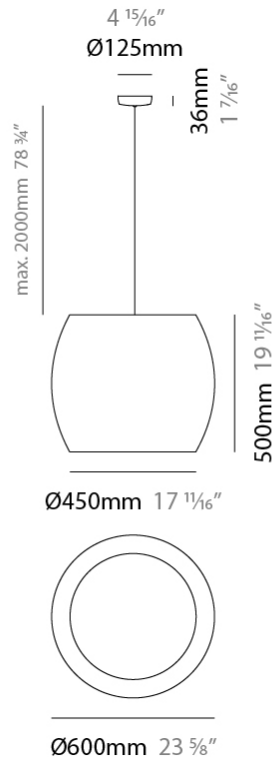

POMA SUSPENSION

D111074- _____

base number   Finish Options   Finish Options

1. To build a product code in our configurator select the specify button on the base model # product page
2. To build a manual product code on this datasheet choose from the options listed below in blue font and add the suffix to the base model #

GENERAL

Series: Poma
Brand: Ole
Division: Design
Mounting Type: Suspension
Mounting Location: Ceiling
Subcategory: Ambient

PHYSICAL

Shape: Cylinder
Diameter (mm): 600
Diameter (in): 23 ⁵/₈
Height (mm): 500
Height (in): 19 ¹¹/₁₆
Max. Overall Height (mm): 2500
Max. Overall Height (in): 98 ⁷/₁₆
Light Distribution: Direct
Fixture Finish: [BEI](#) / [BLK](#) / [BLU](#) / [COG](#) / [DGN](#) / [GRY](#) / [MRN](#) / [MOC](#) / [MUS](#) / [OLV](#) / [SIL](#) / [STN](#) / [TER](#) / [WHI](#)
Holder Finish: [MWH](#) / [MBK](#)
Fixture Material: Fabric Cord / Metal
Cable Details: 2000mm Cable
Upon Request: Other fabric cord colors available upon request (see downloadable finish chart)

ELECTRICAL

Number of Lamps: 1
Lamp Type: LED Retrofit
Lamp Shape: A19
Bulb Included: Bulb Not Included
Max. Wattage Per Lamp (W): 15
Lamp Base: E26
Input Voltage (V): 120
Upon Request: 277Vac / GU24

LED

OPTICAL

RATINGS AND CERTIFICATIONS

Certified By: Certified for North American Standards
IP rating: IP20

PROJECT
TYPE
SPECIFIER
QUANTITY
DATE