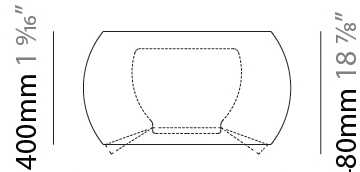

PROJECT	_____
TYPE	_____
SPECIFIER	_____
QUANTITY	_____
DATE	_____

POMA PORTABLE

E114037-

base number	Finish Options	Finish Options	Finish Options

1. To build a product code in our configurator select the specify button on the base model # product page
2. To build a manual product code on this datasheet choose from the options listed below in blue font and add the suffix to the base model #

GENERAL

Series: Poma
Brand: Ole
Division: Exterior
Mounting Type: Portable
Mounting Location: Floor
Subcategory: Ambient

PHYSICAL

Shape: Drum
Diameter (mm): 750
Diameter (in): 29 1/2
Height (mm): 480
Height (in): 18 7/8
Light Distribution: Direct
Fixture Finish: BEI / BLK / BLU / COG / DGN / GRY / MRN / MOC / MUS / OLV / SIL / STN / TER / WHI
Holder Finish: WHI / BLK
Accent Finish: GBL / GWT
Fixture Material: Fabric Cord / Metal

ELECTRICAL

Number of Lamps: 1
Lamp Type: LED Retrofit
Lamp Shape: A19
Bulb Included: Bulb Not Included
Max. Wattage Per Lamp (W): 15
Lamp Base: E26
Input Voltage (V): 120

LED

OPTICAL

RATINGS AND CERTIFICATIONS

Certified By: Certified for North American Standards
IP rating: IP66

Ø600mm 23 5/8"