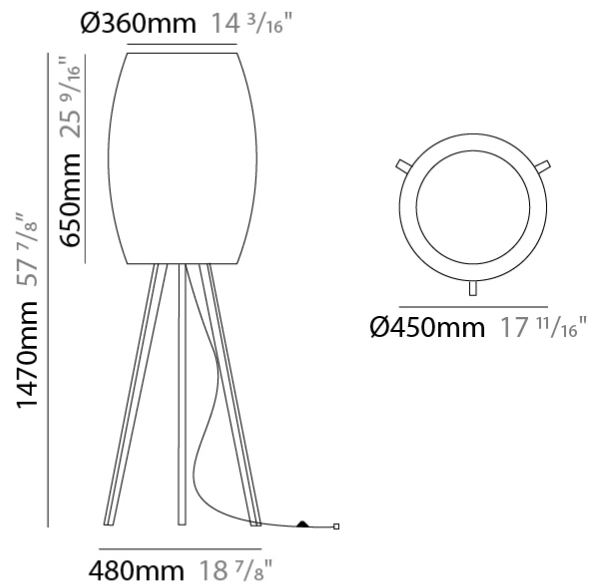

PROJECT	_____
TYPE	_____
SPECIFIER	_____
QUANTITY	_____
DATE	_____

POMA PORTABLE

D114014-

base number   Finish
Options

1. To build a product code in our configurator select the specify button on the base model # product page
2. To build a manual product code on this datasheet choose from the options listed below in blue font and add the suffix to the base model #

GENERAL

Series: Poma _____
Brand: Ole _____
Division: Design _____
Mounting Type: Portable _____
Mounting Location: Floor _____
Subcategory: Ambient _____

PHYSICAL

Shape: Cylinder _____
Diameter (mm): 450 _____
Diameter (in): 17 ¹¹/₁₆ _____
Height (mm): 1470 _____
Height (in): 57 ⁷/₈ _____
Light Distribution: Direct _____
Fixture Finish: BEI / BLK / BLU / COG / DGN / GRY / MRN / MOC / MUS / OLV / SIL / STN / TER / WHI _____
Holder Finish: Natural Wood _____
Fixture Material: Metal / Wood / Fabric Cord _____
Upon Request: Other fabric cord colors available upon request (see downloadable finish chart)

ELECTRICAL

Number of Lamps: 1 _____
Lamp Type: LED Retrofit _____
Lamp Shape: A19 _____
Bulb Included: Bulb Not Included _____
Max. Wattage Per Lamp (W): 15 _____
Lamp Base: E26 _____
Input Voltage (V): 120 _____
Upon Request: 277Vac / GU24 _____

LED

OPTICAL

RATINGS AND CERTIFICATIONS

Certified By: Certified for North American Standards _____
IP rating: IP20 _____