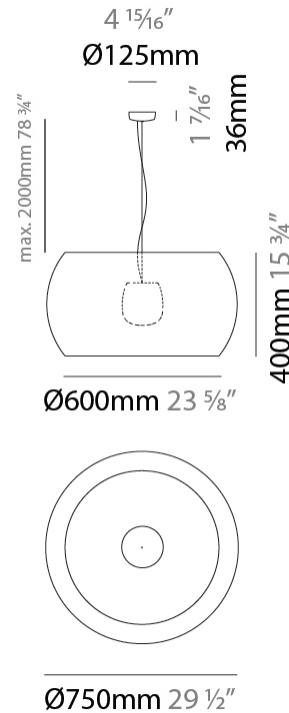

PROJECT	_____
TYPE	_____
SPECIFIER	_____
QUANTITY	_____
DATE	_____

POMA SUSPENSION

E111204-

base number   Finish
Options

1. To build a product code in our configurator select the specify button on the base model # product page
2. To build a manual product code on this datasheet choose from the options listed below in blue font and add the suffix to the base model #

GENERAL

Series: Poma
Partner: Ole
Division: Exterior
Installation: Suspension
Product Type: Pendant
Mounting Location: Ceiling
Light Distribution: Direct

PHYSICAL

Shape: Cylinder
Diameter (mm): 750
Diameter (in): 29 1/2
Height (mm): 400
Height (in): 15 3/4
Max. Overall Height (mm): 2400
Max. Overall Height (in): 4 1/2
Fixture Finish: BEI / BLK / BLU / COG / DGN / GRY / MRN / MOC / MUS / OLV / SIL / STN / TER / WHI
Holder Finish: MBK
Accent Finish: BLK
Fixture Material: Fabric Cord / Metal
Primary Material: Fabric - Recycled
Cable Details: 2000mm Cable
Upon Request: Matte White Holder

ELECTRICAL

Number of Lamps: 1
Lamp Type: LED Retrofit
Lamp Shape: A19
Bulb Included: Bulb Not Included
Max. Wattage Per Lamp (W): 15
Lamp Base: E26
Input Voltage (V): 120

LED

OPTICAL

RATINGS AND CERTIFICATIONS

Certified By: Certified for North American Standards
IP rating: IP66