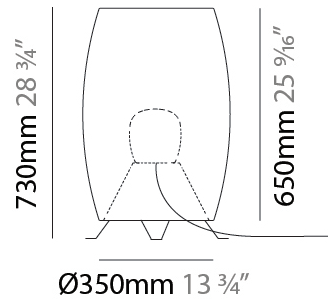

POMA PORTABLE

E114036-

base number   Finish Options   Finish Options   Finish Options

1. To build a product code in our configurator select the specify button on the base model # product page
2. To build a manual product code on this datasheet choose from the options listed below in blue font and add the suffix to the base model #

GENERAL

Series: Poma
Brand: Ole
Division: Exterior
Mounting Type: Portable
Mounting Location: Floor
Subcategory: Ambient

PHYSICAL

Shape: Cylinder
Diameter (mm): 450
Diameter (in): 17 ¹¹/₁₆
Height (mm): 730
Height (in): 28 ³/₄
Light Distribution: Direct
Fixture Finish: BEI / BLK / BLU / COG / DGN / GRY / MRN / MOC / MUS / OLV / SIL / STN / TER / WHI
Holder Finish: WHI / BLK
Accent Finish: GBL / GWT
Fixture Material: Fabric Cord / Metal

ELECTRICAL

Number of Lamps: 1
Lamp Type: LED Retrofit
Lamp Shape: A19
Bulb Included: Bulb Not Included
Max. Wattage Per Lamp (W): 15
Lamp Base: E26
Input Voltage (V): 120

LED

OPTICAL

RATINGS AND CERTIFICATIONS

Certified By: Certified for North American Standards
IP rating: IP66

PROJECT _____
TYPE _____
SPECIFIER _____
QUANTITY _____
DATE _____

Ø450mm 17 ¹¹/₁₆"