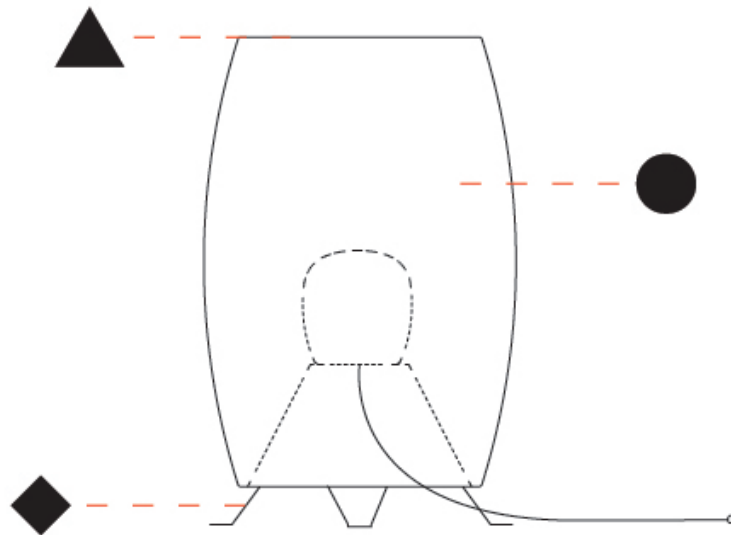

POMA PORTABLE

E114036-

PROJECT	_____
TYPE	_____
SPECIFIER	_____
QUANTITY	_____
DATE	_____

E