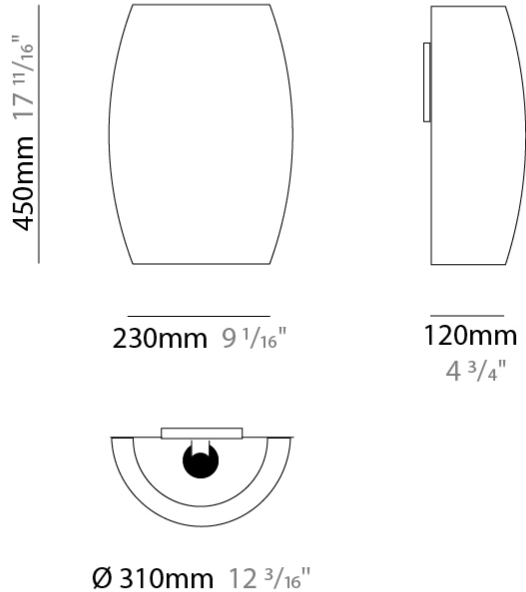

PROJECT	_____
TYPE	_____
SPECIFIER	_____
QUANTITY	_____
DATE	_____

POMA SURFACE

D113031-

base number   Finish
Options

1. To build a product code in our configurator select the specify button on the base model # product page
2. To build a manual product code on this datasheet choose from the options listed below in blue font and add the suffix to the base model #

GENERAL

Series: Poma
Partner: Ole
Division: Design
Installation: Surface
Product Type: Wall Surface
Mounting Location: Wall

PHYSICAL

Shape: Cylinder
Length (mm): 310
Length (in): 12 ³/₁₆
Height (mm): 450
Depth (mm): 120
Height (in): 17 ¹¹/₁₆
Depth (in): 4 ³/₄

Fixture Finish: BEI / BLK / BLU / COG / DGN / GRY / MRN / MOC / MUS / OLV / SIL / STN / TER / WHI

Holder Finish: MBK
Fixture Material: Fabric Cord / Metal
Primary Material: Fabric - Recycled
Upon Request: Other fabric cord colors available upon request (see downloadable finish chart) Matte White Holder

ELECTRICAL

Number of Lamps: 1
Lamp Type: LED Retrofit
Bulb Included: Bulb Not Included
Max. Wattage Per Lamp (W): 15
Lamp Base: E26
Input Voltage (V): 120
Upon Request: 277Vac / GU24

LED

OPTICAL

RATINGS AND CERTIFICATIONS

Certified By: Certified for North American Standards
IP rating: IP20