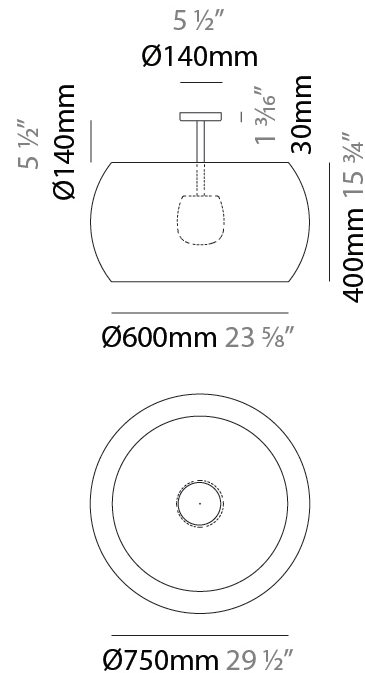

PROJECT _____
TYPE _____
SPECIFIER _____
QUANTITY _____
DATE _____

POMA SURFACE

E112054-

base number   Finish Options   Finish Options   Finish Options

1. To build a product code in our configurator select the specify button on the base model # product page
2. To build a manual product code on this datasheet choose from the options listed below in blue font and add the suffix to the base model #

GENERAL

Series: Poma _____
Brand: Ole _____
Division: Exterior _____
Mounting Type: Surface _____
Mounting Location: Ceiling _____
Subcategory: Semi-Flush _____

PHYSICAL

Shape: Drum _____
Diameter (mm): 750 _____
Diameter (in): 29 1/2 _____
Height (mm): 570 _____
Height (in): 22 4/9 _____
Light Distribution: Direct _____
Fixture Finish: BEI / BLK / BLU / COG / DGN / GRY / MRN / MOC / MUS / OLV / SIL / STN / TER / WHI _____
Holder Finish: MWH / MBK _____
Accent Finish: WHI / BLK _____
Fixture Material: Fabric Cord / Metal _____
Cable Details: 2000mm Cable _____

ELECTRICAL

Number of Lamps: 1 _____
Lamp Type: LED Retrofit _____
Lamp Shape: A19 _____
Bulb Included: Bulb Not Included _____
Max. Wattage Per Lamp (W): 15 _____
Lamp Base: E26 _____
Input Voltage (V): 120 _____

LED

OPTICAL

RATINGS AND CERTIFICATIONS

Certified By: Certified for North American Standards _____
IP rating: IP66 _____