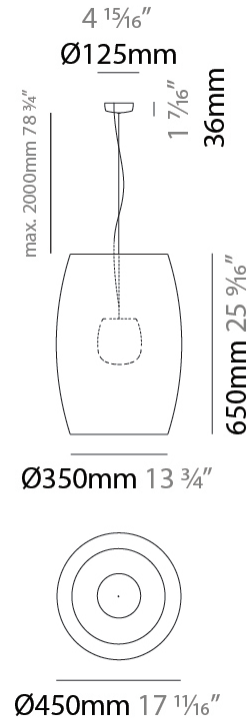

POMA SUSPENSION

E111202-

base number   Finish
Options

1. To build a product code in our configurator select the specify button on the base model # product page
2. To build a manual product code on this datasheet choose from the options listed below in blue font and add the suffix to the base model #

GENERAL

Series: Poma
Partner: Ole
Division: Exterior
Installation: Suspension
Product Type: Pendant
Mounting Location: Ceiling
Light Distribution: Direct

PHYSICAL

Shape: Cylinder
Diameter (mm): 450
Diameter (in): 17 ¹¹/₁₆
Height (mm): 650
Height (in): 25 ⁹/₁₆
Max. Overall Height (mm): 2650
Max. Overall Height (in): 104 ⁵/₁₆
Fixture Finish: BEI / BLK / BLU / COG / DGN / GRY / MRN / MOC / MUS /
OLV / SIL / STN / TER / WHI
Holder Finish: MBK
Accent Finish: BLK
Fixture Material: Fabric Cord / Metal
Primary Material: Fabric - Recycled
Cable Details: 2000mm Cable
Upon Request: Matte White Holder

ELECTRICAL

Number of Lamps: 1
Lamp Type: LED Retrofit
Lamp Shape: A19
Bulb Included: Bulb Not Included
Max. Wattage Per Lamp (W): 15
Lamp Base: E26
Input Voltage (V): 120
Upon Request: 277Vac / GU24

LED

OPTICAL

RATINGS AND CERTIFICATIONS

Certified By: Certified for North American Standards
IP rating: IP66

PROJECT
TYPE
SPECIFIER
QUANTITY
DATE