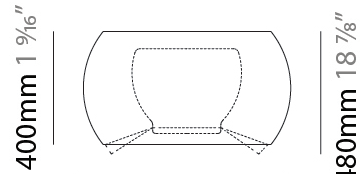

PROJECT	
TYPE	
SPECIFIER	
QUANTITY	
DATE	

POMA PORTABLE

E114037-

base number   Finish Options   Finish Options

1. To build a product code in our configurator select the specify button on the base model # product page
2. To build a manual product code on this datasheet choose from the options listed below in blue font and add the suffix to the base model #

GENERAL

Series: Poma
Partner: Ole
Division: Exterior
Installation: Portable
Product Type: Floor
Mounting Location: Floor
Light Distribution: Direct

PHYSICAL

Shape: Drum
Diameter (mm): 750
Diameter (in): 29 1/2
Height (mm): 480
Height (in): 18 7/8
Fixture Finish: BEI / BLK / BLU / COG / DGN / GRY / MRN / MOC / MUS / OLV / SIL / STN / TER / WHI
Holder Finish: BLK
Accent Finish: GBL / GWT
Fixture Material: Fabric Cord / Metal
Primary Material: Fabric - Recycled

ELECTRICAL

Number of Lamps: 1
Lamp Type: LED Retrofit
Lamp Shape: A19
Bulb Included: Bulb Not Included
Max. Wattage Per Lamp (W): 15
Lamp Base: E26
Input Voltage (V): 120

LED

OPTICAL

RATINGS AND CERTIFICATIONS

Certified By: Certified for North American Standards
IP rating: IP66

Ø600mm 23 5/8"