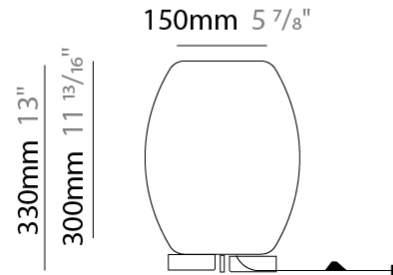

PROJECT	_____
TYPE	_____
SPECIFIER	_____
QUANTITY	_____
DATE	_____

POMA PORTABLE

D114013-

base number Finish
Options

1. To build a product code in our configurator select the specify button on the base model # product page
2. To build a manual product code on this datasheet choose from the options listed below in blue font and add the suffix to the base model #

GENERAL

Series: Poma
Partner: Ole
Division: Design
Installation: Portable
Product Type: Table
Mounting Location: Table

PHYSICAL

Shape: Cylinder
Diameter (mm): 240
Diameter (in): 9 7/16
Height (mm): 330
Height (in): 13
Fixture Finish: [BEI](#) / [BLK](#) / [BLU](#) / [COG](#) / [DGN](#) / [GRY](#) / [MRN](#) / [MOC](#) / [MUS](#) / [OLV](#) / [SIL](#) / [STN](#) / [TER](#) / [WHI](#)
Holder Finish: White
Fixture Material: Fabric Cord / Metal
Primary Material: Fabric - Recycled
Upon Request: Other fabric cord colors available upon request (see downloadable finish chart)

ELECTRICAL

Number of Lamps: 1
Lamp Type: LED Retrofit
Lamp Shape: A19
Bulb Included: Bulb Not Included
Max. Wattage Per Lamp (W): 15
Lamp Base: E26
Input Voltage (V): 120
Upon Request: 277Vac / GU24

LED

OPTICAL

RATINGS AND CERTIFICATIONS

Certified By: Certified for North American Standards
IP rating: IP20

170mm 6 11/16"

Ø240mm 9 7/16"