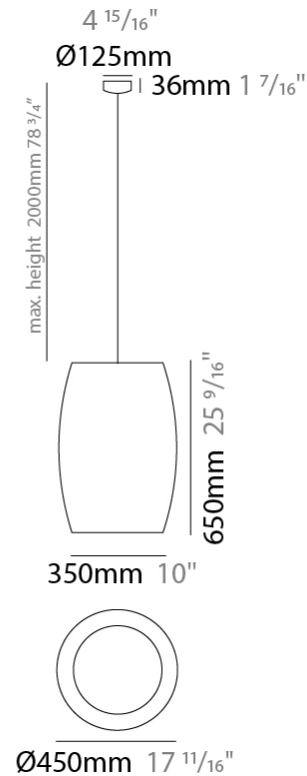

PROJECT	_____
TYPE	_____
SPECIFIER	_____
QUANTITY	_____
DATE	_____

POMA SUSPENSION

D111073-

base number   Finish
Options

1. To build a product code in our configurator select the specify button on the base model # product page
2. To build a manual product code on this datasheet choose from the options listed below in blue font and add the suffix to the base model #

GENERAL

Series: Poma
Partner: Ole
Division: Design
Installation: Suspension
Product Type: Pendant
Mounting Location: Ceiling

PHYSICAL

Shape: Cylinder
Diameter (mm): 450
Diameter (in): 17 ¹¹/₁₆
Height (mm): 650
Height (in): 25 ⁹/₁₆
Max. Overall Height (mm): 2650
Max. Overall Height (in): 104 ⁵/₁₆
Fixture Finish: BEI / BLK / BLU / COG / DGN / GRY / MRN / MOC / MUS / OLV / SIL / STN / TER / WHI
Holder Finish: MBK
Fixture Material: Fabric Cord / Metal
Primary Material: Fabric - Recycled
Cable Details: 2000mm Cable
Upon Request: Other fabric cord colors available upon request (see downloadable finish chart) Matte White Holder

ELECTRICAL

Number of Lamps: 1
Lamp Type: LED Retrofit
Lamp Shape: A19
Bulb Included: Bulb Not Included
Max. Wattage Per Lamp (W): 15
Lamp Base: E26
Input Voltage (V): 120
Upon Request: 277Vac / GU24

LED

OPTICAL

RATINGS AND CERTIFICATIONS

Certified By: Certified for North American Standards
IP rating: IP20