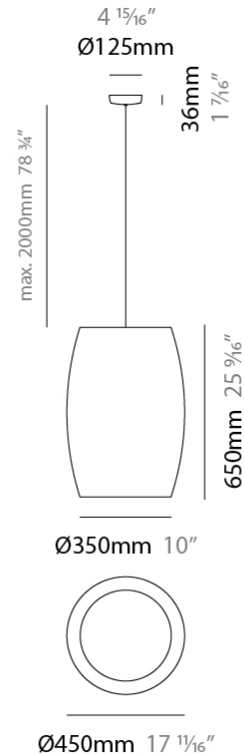

PROJECT	
TYPE	
SPECIFIER	
QUANTITY	
DATE	

POMA SUSPENSION

D111073-

base number	Finish Options	Finish Options

1. To build a product code in our configurator select the specify button on the base model # product page
2. To build a manual product code on this datasheet choose from the options listed below in blue font and add the suffix to the base model #

GENERAL

Series: Poma
Brand: Ole
Division: Design
Mounting Type: Suspension
Mounting Location: Ceiling
Subcategory: Ambient

PHYSICAL

Shape: Cylinder
Diameter (mm): 450
Diameter (in): 17 ¹¹/₁₆
Height (mm): 650
Height (in): 25 ⁹/₁₆
Max. Overall Height (mm): 2650
Max. Overall Height (in): 104 ⁵/₁₆
Light Distribution: Direct
Fixture Finish: BEI / BLK / BLU / COG / DGN / GRY / MRN / MOC / MUS / OLV / SIL / STN / TER / WHI
Holder Finish: MWH / MBK
Fixture Material: Fabric Cord / Metal
Cable Details: 2000mm Cable
Upon Request: Other fabric cord colors available upon request (see downloadable finish chart)

ELECTRICAL

Number of Lamps: 1
Lamp Type: LED Retrofit
Lamp Shape: A19
Bulb Included: Bulb Not Included
Max. Wattage Per Lamp (W): 15
Lamp Base: E26
Input Voltage (V): 120
Upon Request: 277Vac / GU24

LED

OPTICAL

RATINGS AND CERTIFICATIONS

Certified By: Certified for North American Standards
IP rating: IP20