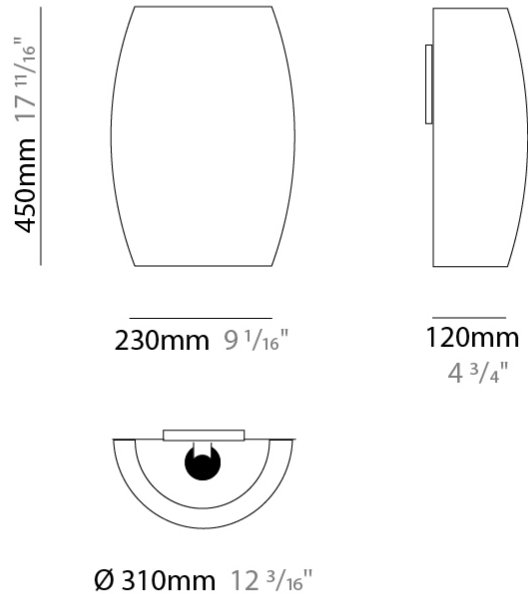

PROJECT	
TYPE	
SPECIFIER	
QUANTITY	
DATE	

POMA SURFACE

D113031-

base number Finish
Options

1. To build a product code in our configurator select the specify button on the base model # product page
2. To build a manual product code on this datasheet choose from the options listed below in blue font and add the suffix to the base model #

GENERAL

Series: Poma
Partner: Ole
Division: Design
Installation: Surface
Product Type: Wall Surface
Mounting Location: Wall

PHYSICAL

Shape: Cylinder
Length (mm): 310
Length (in): 12 ³/₁₆
Height (mm): 450
Depth (mm): 120
Height (in): 17 ¹¹/₁₆
Depth (in): 4 ³/₄

Fixture Finish: BEI / BLK / BLU / COG / DGN / GRY / MRN / MOC / MUS / OLV / SIL / STN / TER / WHI

Holder Finish: MBK
Fixture Material: Fabric Cord / Metal
Primary Material: Fabric - Recycled
Upon Request: Other fabric cord colors available upon request (see downloadable finish chart) Matte White Holder

ELECTRICAL

Number of Lamps: 1
Lamp Type: LED Retrofit
Bulb Included: Bulb Not Included
Max. Wattage Per Lamp (W): 15
Lamp Base: E26
Input Voltage (V): 120
Upon Request: 277Vac / GU24

LED

OPTICAL

RATINGS AND CERTIFICATIONS

Certified By: Certified for North American Standards
IP rating: IP20