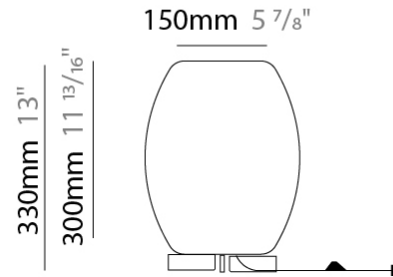

PROJECT	_____
TYPE	_____
SPECIFIER	_____
QUANTITY	_____
DATE	_____

POMA PORTABLE

D114013-

base number Finish
Options

1. To build a product code in our configurator select the specify button on the base model # product page
2. To build a manual product code on this datasheet choose from the options listed below in blue font and add the suffix to the base model #

GENERAL

Series: Poma
Partner: Ole
Division: Design
Installation: Portable
Product Type: Table
Mounting Location: Table

PHYSICAL

Shape: Cylinder
Diameter (mm): 240
Diameter (in): 9 7/16
Height (mm): 330
Height (in): 13
Fixture Finish: BEI / BLK / BLU / COG / DGN / GRY / MRN / MOC / MUS / OLV / SIL / STN / TER / WHI
Holder Finish: White
Fixture Material: Fabric Cord / Metal
Primary Material: Fabric - Recycled
Upon Request: Other fabric cord colors available upon request (see downloadable finish chart)

ELECTRICAL

Number of Lamps: 1
Lamp Type: LED Retrofit
Lamp Shape: A19
Bulb Included: Bulb Not Included
Max. Wattage Per Lamp (W): 15
Lamp Base: E26
Input Voltage (V): 120
Upon Request: 277Vac / GU24

LED

OPTICAL

RATINGS AND CERTIFICATIONS

Certified By: Certified for North American Standards
IP rating: IP20

170mm 6 11/16"

Ø240mm 9 7/16"