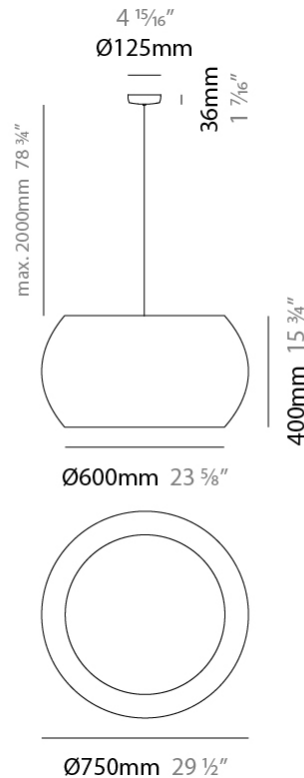

PROJECT	_____
TYPE	_____
SPECIFIER	_____
QUANTITY	_____
DATE	_____

POMA SUSPENSION

D111075- _____

base number   Finish Options   Finish Options

1. To build a product code in our configurator select the specify button on the base model # product page
2. To build a manual product code on this datasheet choose from the options listed below in blue font and add the suffix to the base model #

GENERAL

Series: Poma
Brand: Ole
Division: Design
Mounting Type: Suspension
Mounting Location: Ceiling
Subcategory: Ambient

PHYSICAL

Shape: Cylinder
Diameter (mm): 750
Diameter (in): 29 1/2
Height (mm): 400
Height (in): 15 3/4
Max. Overall Height (mm): 2400
Max. Overall Height (in): 4 1/2
Light Distribution: Direct
Fixture Finish: [BEI](#) / [BLK](#) / [BLU](#) / [COG](#) / [DGN](#) / [GRY](#) / [MRN](#) / [MOC](#) / [MUS](#) / [OLV](#) / [SIL](#) / [STN](#) / [TER](#) / [WHI](#)
Holder Finish: [MWH](#) / [MBK](#)
Fixture Material: Fabric Cord / Metal
Cable Details: 2000mm Cable
Upon Request: Other fabric cord colors available upon request (see downloadable finish chart)

ELECTRICAL

Number of Lamps: 1
Lamp Type: LED Retrofit
Lamp Shape: A19
Bulb Included: Bulb Not Included
Max. Wattage Per Lamp (W): 15
Lamp Base: E26
Input Voltage (V): 120
Upon Request: 277Vac / GU24

LED

OPTICAL

RATINGS AND CERTIFICATIONS

Certified By: Certified for North American Standards
IP rating: IP20