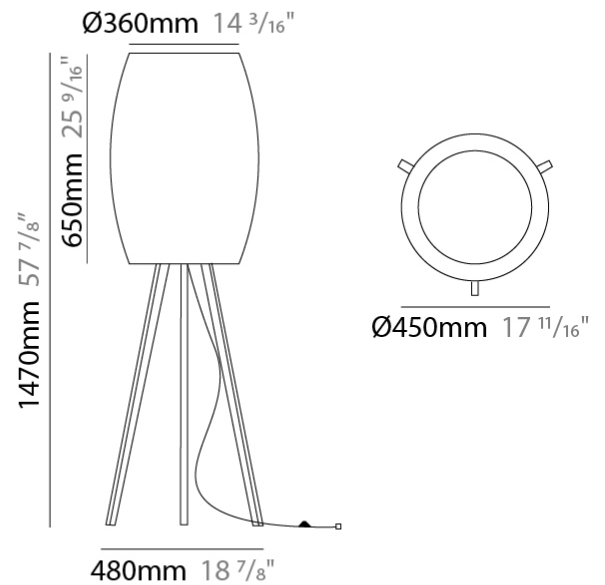

PROJECT	_____
TYPE	_____
SPECIFIER	_____
QUANTITY	_____
DATE	_____

POMA PORTABLE

D114014-

base number   Finish
Options

1. To build a product code in our configurator select the specify button on the base model # product page
2. To build a manual product code on this datasheet choose from the options listed below in blue font and add the suffix to the base model #

GENERAL

Series: Poma _____
Partner: Ole _____
Division: Design _____
Installation: Portable _____
Product Type: Floor _____
Mounting Location: Floor _____

PHYSICAL

Shape: Cylinder _____
Diameter (mm): 450 _____
Diameter (in): 17 ¹¹/₁₆ _____
Height (mm): 1470 _____
Height (in): 57 ⁷/₈ _____
Fixture Finish: BEI / BLK / BLU / COG / DGN / GRY / MRN / MOC / MUS / OLV / SIL / STN / TER / WHI _____
Holder Finish: Natural Wood _____
Fixture Material: Metal / Wood / Fabric Cord _____
Primary Material: Fabric - Recycled _____
Upon Request: Other fabric cord colors available upon request (see downloadable finish chart) _____

ELECTRICAL

Number of Lamps: 1 _____
Lamp Type: LED Retrofit _____
Lamp Shape: A19 _____
Bulb Included: Bulb Not Included _____
Max. Wattage Per Lamp (W): 15 _____
Lamp Base: E26 _____
Input Voltage (V): 120 _____
Upon Request: 277Vac / GU24 _____

LED

OPTICAL

RATINGS AND CERTIFICATIONS

Certified By: Certified for North American Standards _____
IP rating: IP20 _____