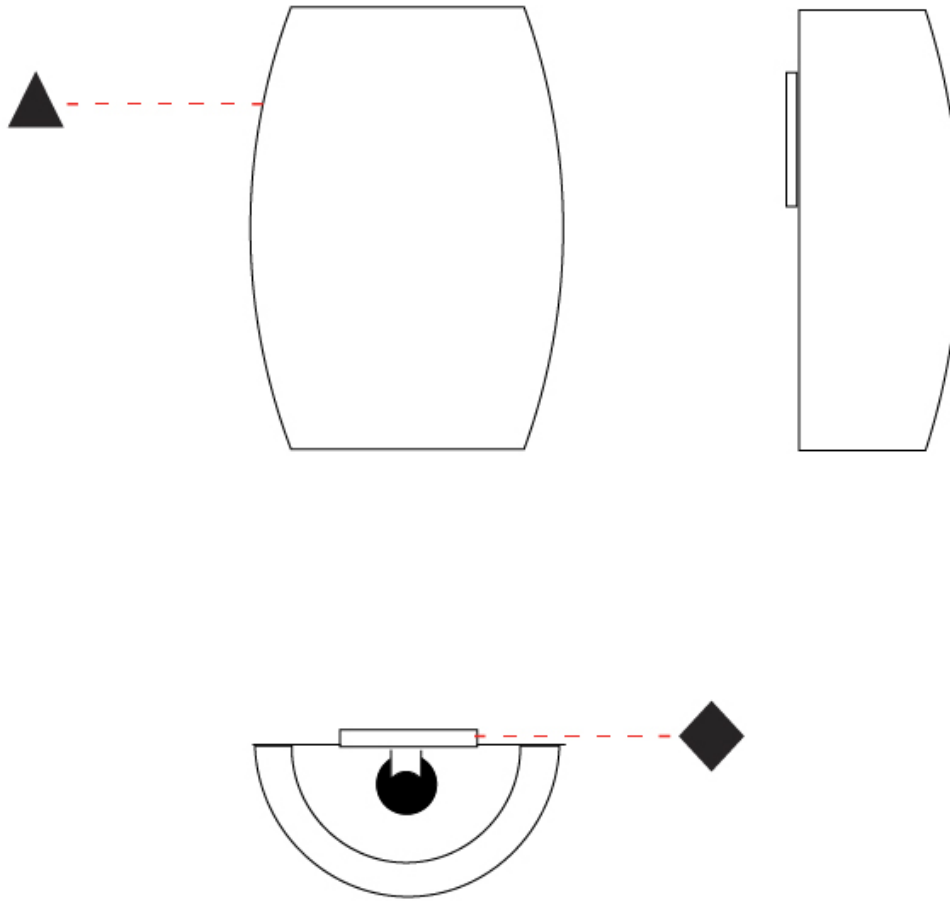

POMA SURFACE

D113031-

PROJECT

TYPE

SPECIFIER

QUANTITY

DATE

D