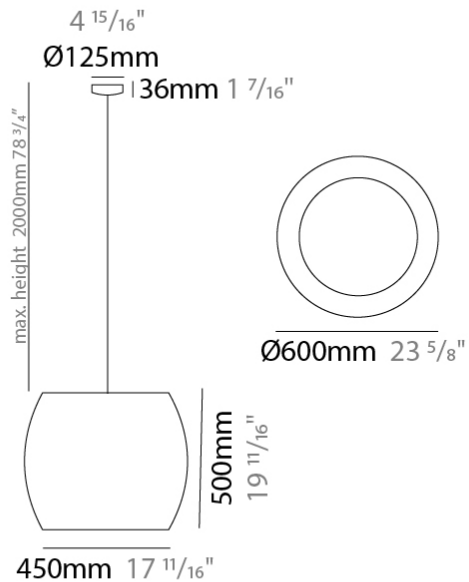

PROJECT	_____
TYPE	_____
SPECIFIER	_____
QUANTITY	_____
DATE	_____

POMA SUSPENSION

D111074-

base number Finish
Options

1. To build a product code in our configurator select the specify button on the base model # product page
2. To build a manual product code on this datasheet choose from the options listed below in blue font and add the suffix to the base model #

GENERAL

Series: Poma
Partner: Ole
Division: Design
Installation: Suspension
Product Type: Pendant
Mounting Location: Ceiling

PHYSICAL

Shape: Cylinder
Diameter (mm): 600
Diameter (in): 23 ⁵/₈
Height (mm): 500
Height (in): 19 ¹¹/₁₆
Max. Overall Height (mm): 2500
Max. Overall Height (in): 98 ⁷/₁₆
Fixture Finish: BEI / BLK / BLU / COG / DGN / GRY / MRN / MOC / MUS / OLV / SIL / STN / TER / WHI
Holder Finish: MBK
Fixture Material: Fabric Cord / Metal
Primary Material: Fabric - Recycled
Cable Details: 2000mm Cable
Upon Request: Other fabric cord colors available upon request (see downloadable finish chart) Matte White Holder

ELECTRICAL

Number of Lamps: 1
Lamp Type: LED Retrofit
Lamp Shape: A19
Bulb Included: Bulb Not Included
Max. Wattage Per Lamp (W): 15
Lamp Base: E26
Input Voltage (V): 120
Upon Request: 277Vac / GU24

LED

OPTICAL

RATINGS AND CERTIFICATIONS

Certified By: Certified for North American Standards
IP rating: IP20