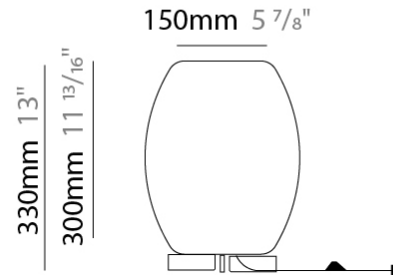

PROJECT	
TYPE	
SPECIFIER	
QUANTITY	
DATE	

POMA PORTABLE

D114013-

base number Finish
Options

1. To build a product code in our configurator select the specify button on the base model # product page
2. To build a manual product code on this datasheet choose from the options listed below in blue font and add the suffix to the base model #

GENERAL

Series: Poma
Brand: Ole
Division: Design
Mounting Type: Portable
Mounting Location: Table
Subcategory: Ambient

PHYSICAL

Shape: Cylinder
Diameter (mm): 240
Diameter (in): 9 7/16
Height (mm): 330
Height (in): 13
Light Distribution: Direct
Fixture Finish: BEI / BLK / BLU / COG / DGN / GRY / MRN / MOC / MUS / OLV / SIL / STN / TER / WHI
Holder Finish: White
Fixture Material: Fabric Cord / Metal
Upon Request: Other fabric cord colors available upon request (see downloadable finish chart)

ELECTRICAL

Number of Lamps: 1
Lamp Type: LED Retrofit
Lamp Shape: A19
Bulb Included: Bulb Not Included
Max. Wattage Per Lamp (W): 15
Lamp Base: E26
Input Voltage (V): 120
Upon Request: 277Vac / GU24

LED

OPTICAL

RATINGS AND CERTIFICATIONS

Certified By: Certified for North American Standards
IP rating: IP20

170mm 6 11/16"

Ø240mm 9 7/16"