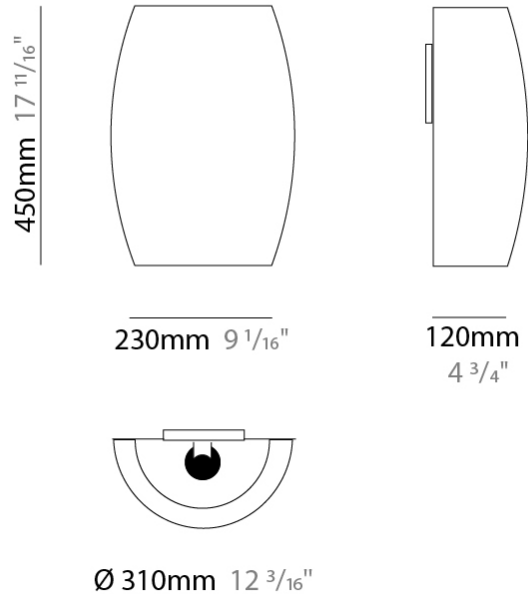

POMA SURFACE

D113031-

base number   Finish   Finish
Options   Options

1. To build a product code in our configurator select the specify button on the base model # product page
2. To build a manual product code on this datasheet choose from the options listed below in blue font and add the suffix to the base model #

GENERAL

Series: Poma
Brand: Ole
Division: Design
Mounting Type: Surface
Mounting Location: Wall
Subcategory: Ambient

PHYSICAL

Shape: Cylinder
Length (mm): 310
Length (in): 12 ³/₁₆
Height (mm): 450
Depth (mm): 120
Height (in): 17 ¹¹/₁₆
Depth (in): 4 ³/₄
Light Distribution: Direct
Fixture Finish: [BEI](#) / [BLK](#) / [BLU](#) / [COG](#) / [DGN](#) / [GRY](#) / [MRN](#) / [MOC](#) / [MUS](#) / [OLV](#) / [SIL](#) / [STN](#) / [TER](#) / [WHI](#)
Holder Finish: [MWH](#) / [MBK](#)
Fixture Material: [Fabric Cord](#) / [Metal](#)
Upon Request: Other fabric cord colors available upon request (see downloadable finish chart)

ELECTRICAL

Number of Lamps: 1
Lamp Type: LED Retrofit
Bulb Included: Bulb Not Included
Max. Wattage Per Lamp (W): 15
Lamp Base: E26
Input Voltage (V): 120
Upon Request: 277Vac / GU24

LED

OPTICAL

RATINGS AND CERTIFICATIONS

Certified By: Certified for North American Standards
IP rating: IP20