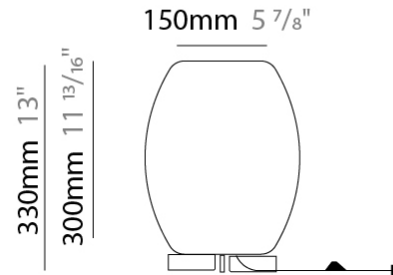

POMA PORTABLE

D114013-

base number _____
Finish Options _____

1. To build a product code in our configurator select the specify button on the base model # product page
2. To build a manual product code on this datasheet choose from the options listed below in blue font and add the suffix to the base model #

GENERAL

Series: Poma _____
Brand: Ole _____
Division: Design _____
Mounting Type: Portable _____
Mounting Location: Table _____
Subcategory: Ambient _____

PHYSICAL

Shape: Cylinder _____
Diameter (mm): 240 _____
Diameter (in): 9 7/16 _____
Height (mm): 330 _____
Height (in): 13 _____
Light Distribution: Direct _____
Fixture Finish: BEI / BLK / BLU / COG / DGN / GRY / MRN / MOC / MUS / OLV / SIL / STN / TER / WHI _____
Holder Finish: White _____
Fixture Material: Fabric Cord / Metal _____
Upon Request: Other fabric cord colors available upon request (see downloadable finish chart) _____

ELECTRICAL

Number of Lamps: 1 _____
Lamp Type: LED Retrofit _____
Lamp Shape: A19 _____
Bulb Included: Bulb Not Included _____
Max. Wattage Per Lamp (W): 15 _____
Lamp Base: E26 _____
Input Voltage (V): 120 _____
Upon Request: 277Vac / GU24 _____

LED

OPTICAL

RATINGS AND CERTIFICATIONS

Certified By: Certified for North American Standards _____
IP rating: IP20 _____

170mm 6 11/16"

Ø240mm 9 7/16"