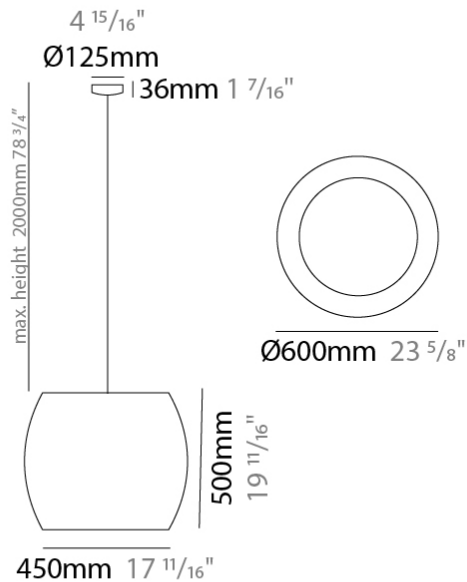

POMA SUSPENSION

D111074-

base number   Finish
Options

1. To build a product code in our configurator select the specify button on the base model # product page
2. To build a manual product code on this datasheet choose from the options listed below in blue font and add the suffix to the base model #

GENERAL

Series: Poma _____
Partner: Ole _____
Division: Design _____
Installation: Suspension _____
Product Type: Pendant _____
Mounting Location: Ceiling _____

PHYSICAL

Shape: Cylinder _____
Diameter (mm): 600 _____
Diameter (in): 23 ⁵/₈ _____
Height (mm): 500 _____
Height (in): 19 ¹¹/₁₆ _____
Max. Overall Height (mm): 2500 _____
Max. Overall Height (in): 98 ⁷/₁₆ _____
Fixture Finish: BEI / BLK / BLU / COG / DGN / GRY / MRN / MOC / MUS / OLV / SIL / STN / TER / WHI _____
Holder Finish: MBK _____
Fixture Material: Fabric Cord / Metal _____
Primary Material: Fabric - Recycled _____
Cable Details: 2000mm Cable _____
Upon Request: Other fabric cord colors available upon request (see downloadable finish chart) Matte White Holder _____

ELECTRICAL

Number of Lamps: 1 _____
Lamp Type: LED Retrofit _____
Lamp Shape: A19 _____
Bulb Included: Bulb Not Included _____
Max. Wattage Per Lamp (W): 15 _____
Lamp Base: E26 _____
Input Voltage (V): 120 _____
Upon Request: 277Vac / GU24 _____

LED

OPTICAL

RATINGS AND CERTIFICATIONS

Certified By: Certified for North American Standards _____
IP rating: IP20 _____