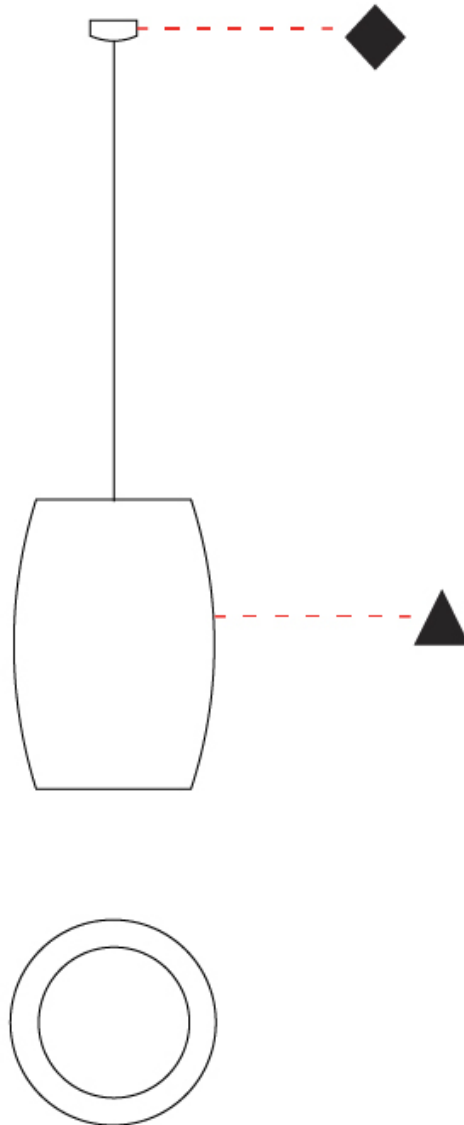

POMA SUSPENSION

D111073-

PROJECT
TYPE
SPECIFIER
QUANTITY
DATE

D