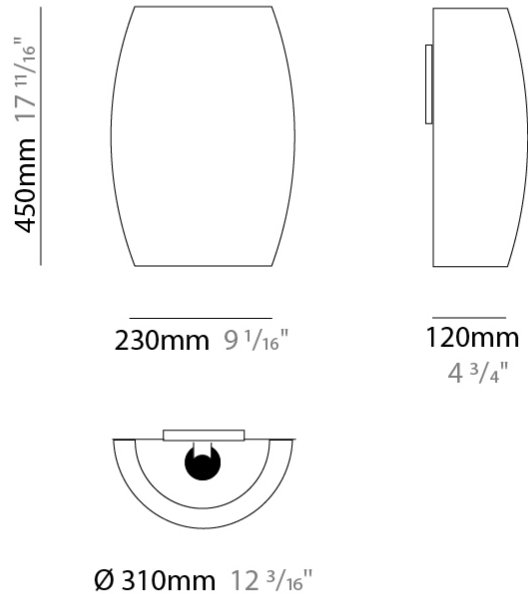

PROJECT	_____
TYPE	_____
SPECIFIER	_____
QUANTITY	_____
DATE	_____

POMA SURFACE

D113031-

base number   Finish
Options

1. To build a product code in our configurator select the specify button on the base model # product page
2. To build a manual product code on this datasheet choose from the options listed below in blue font and add the suffix to the base model #

GENERAL

Series: Poma
Partner: Ole
Division: Design
Installation: Surface
Product Type: Wall Surface
Mounting Location: Wall

PHYSICAL

Shape: Cylinder
Length (mm): 310
Length (in): 12 ³/₁₆
Height (mm): 450
Depth (mm): 120
Height (in): 17 ¹¹/₁₆
Depth (in): 4 ³/₄

Fixture Finish: BEI / BLK / BLU / COG / DGN / GRY / MRN / MOC / MUS / OLV / SIL / STN / TER / WHI

Holder Finish: MBK
Fixture Material: Fabric Cord / Metal
Primary Material: Fabric - Recycled
Upon Request: Other fabric cord colors available upon request (see downloadable finish chart) Matte White Holder

ELECTRICAL

Number of Lamps: 1
Lamp Type: LED Retrofit
Bulb Included: Bulb Not Included
Max. Wattage Per Lamp (W): 15
Lamp Base: E26
Input Voltage (V): 120
Upon Request: 277Vac / GU24

LED

OPTICAL

RATINGS AND CERTIFICATIONS

Certified By: Certified for North American Standards
IP rating: IP20