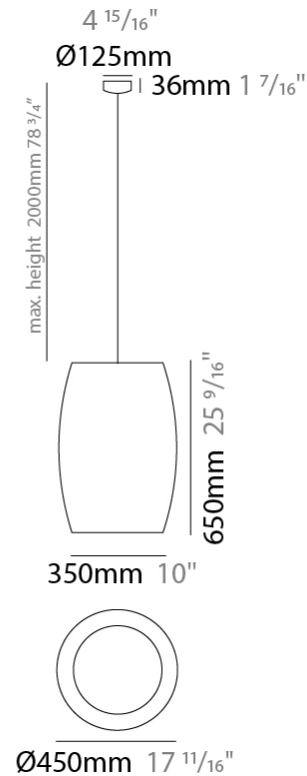

POMA SUSPENSION

D111073-

base number   Finish
Options

1. To build a product code in our configurator select the specify button on the base model # product page
2. To build a manual product code on this datasheet choose from the options listed below in blue font and add the suffix to the base model #

GENERAL

Series: Poma _____
Partner: Ole _____
Division: Design _____
Installation: Suspension _____
Product Type: Pendant _____
Mounting Location: Ceiling _____

PHYSICAL

Shape: Cylinder _____
Diameter (mm): 450 _____
Diameter (in): 17 ¹¹/₁₆ _____
Height (mm): 650 _____
Height (in): 25 ⁹/₁₆ _____
Max. Overall Height (mm): 2650 _____
Max. Overall Height (in): 104 ⁵/₁₆ _____
Fixture Finish: BEI / BLK / BLU / COG / DGN / GRY / MRN / MOC / MUS / OLV / SIL / STN / TER / WHI _____
Holder Finish: MBK _____
Fixture Material: Fabric Cord / Metal _____
Primary Material: Fabric - Recycled _____
Cable Details: 2000mm Cable _____
Upon Request: Other fabric cord colors available upon request (see downloadable finish chart) Matte White Holder _____

ELECTRICAL

Number of Lamps: 1 _____
Lamp Type: LED Retrofit _____
Lamp Shape: A19 _____
Bulb Included: Bulb Not Included _____
Max. Wattage Per Lamp (W): 15 _____
Lamp Base: E26 _____
Input Voltage (V): 120 _____
Upon Request: 277Vac / GU24 _____

LED

OPTICAL

RATINGS AND CERTIFICATIONS

Certified By: Certified for North American Standards _____
IP rating: IP20 _____