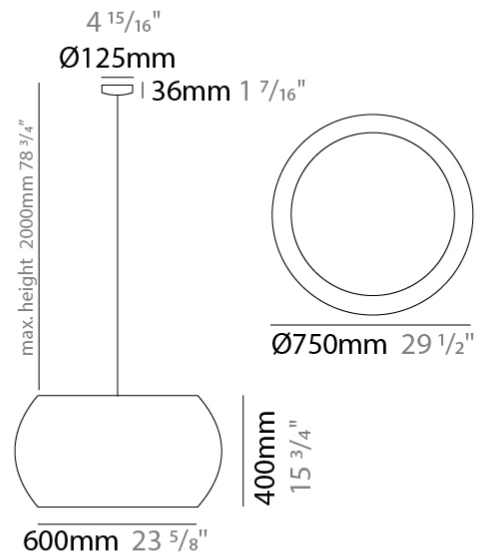

POMA SUSPENSION

D111075-

base number   Finish
Options

1. To build a product code in our configurator select the specify button on the base model # product page
2. To build a manual product code on this datasheet choose from the options listed below in blue font and add the suffix to the base model #

GENERAL

Series: Poma _____
Partner: Ole _____
Division: Design _____
Installation: Suspension _____
Product Type: Pendant _____
Mounting Location: Ceiling _____

PHYSICAL

Shape: Cylinder _____
Diameter (mm): 750 _____
Diameter (in): 29 1/2 _____
Height (mm): 400 _____
Height (in): 15 3/4 _____
Max. Overall Height (mm): 2400 _____
Max. Overall Height (in): 4 1/2 _____
Fixture Finish: BEI / BLK / BLU / COG / DGN / GRY / MRN / MOC / MUS / OLV / SIL / STN / TER / WHI _____
Holder Finish: MBK _____
Fixture Material: Fabric Cord / Metal _____
Primary Material: Fabric - Recycled _____
Cable Details: 2000mm Cable _____
Upon Request: Other fabric cord colors available upon request (see downloadable finish chart) Matte White Holder _____

ELECTRICAL

Number of Lamps: 1 _____
Lamp Type: LED Retrofit _____
Lamp Shape: A19 _____
Bulb Included: Bulb Not Included _____
Max. Wattage Per Lamp (W): 15 _____
Lamp Base: E26 _____
Input Voltage (V): 120 _____
Upon Request: 277Vac / GU24 _____

LED

OPTICAL

RATINGS AND CERTIFICATIONS

Certified By: Certified for North American Standards _____
IP rating: IP20 _____