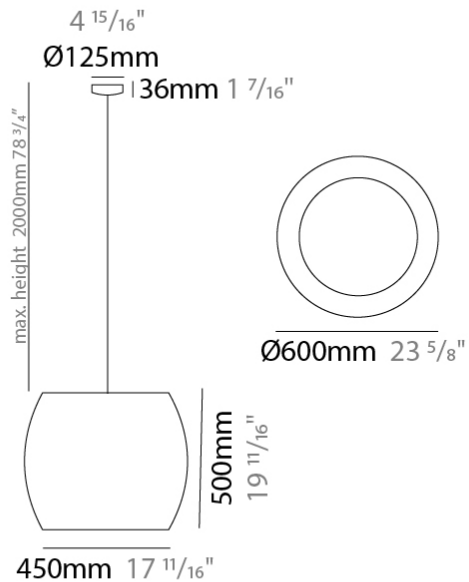

PROJECT	_____
TYPE	_____
SPECIFIER	_____
QUANTITY	_____
DATE	_____

POMA SUSPENSION

D111074-

base number Finish
Options

1. To build a product code in our configurator select the specify button on the base model # product page
2. To build a manual product code on this datasheet choose from the options listed below in blue font and add the suffix to the base model #

GENERAL

Series: Poma
Partner: Ole
Division: Design
Installation: Suspension
Product Type: Pendant
Mounting Location: Ceiling

PHYSICAL

Shape: Cylinder
Diameter (mm): 600
Diameter (in): 23 ⁵/₈
Height (mm): 500
Height (in): 19 ¹¹/₁₆
Max. Overall Height (mm): 2500
Max. Overall Height (in): 98 ⁷/₁₆
Fixture Finish: [BEI](#) / [BLK](#) / [BLU](#) / [COG](#) / [DGN](#) / [GRY](#) / [MRN](#) / [MOC](#) / [MUS](#) / [OLV](#) / [SIL](#) / [STN](#) / [TER](#) / [WHI](#)
Holder Finish: MBK
Fixture Material: Fabric Cord / Metal
Primary Material: Fabric - Recycled
Cable Details: 2000mm Cable
Upon Request: Other fabric cord colors available upon request (see downloadable finish chart) Matte White Holder

ELECTRICAL

Number of Lamps: 1
Lamp Type: LED Retrofit
Lamp Shape: A19
Bulb Included: Bulb Not Included
Max. Wattage Per Lamp (W): 15
Lamp Base: E26
Input Voltage (V): 120
Upon Request: 277Vac / GU24

LED

OPTICAL

RATINGS AND CERTIFICATIONS

Certified By: Certified for North American Standards
IP rating: IP20