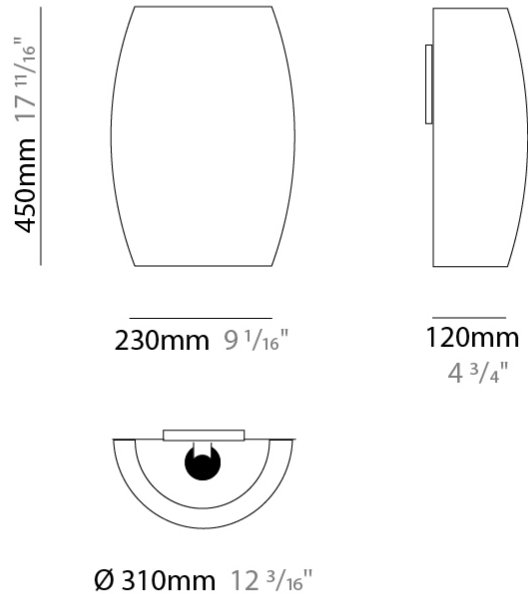

POMA SURFACE

D113031-

base number _____
Finish Options _____

1. To build a product code in our configurator select the specify button on the base model # product page
2. To build a manual product code on this datasheet choose from the options listed below in blue font and add the suffix to the base model #

GENERAL

Series: Poma _____
Partner: Ole _____
Division: Design _____
Installation: Surface _____
Product Type: Wall Surface _____
Mounting Location: Wall _____

PHYSICAL

Shape: Cylinder _____
Length (mm): 310 _____
Length (in): 12 ³/₁₆ _____
Height (mm): 450 _____
Depth (mm): 120 _____
Height (in): 17 ¹¹/₁₆ _____
Depth (in): 4 ³/₄ _____

Fixture Finish: BEI / BLK / BLU / COG / DGN / GRY / MRN / MOC / MUS / OLV / SIL / STN / TER / WHI

Holder Finish: MBK _____
Fixture Material: Fabric Cord / Metal _____
Primary Material: Fabric - Recycled _____
Upon Request: Other fabric cord colors available upon request (see downloadable finish chart) Matte White Holder _____

ELECTRICAL

Number of Lamps: 1 _____
Lamp Type: LED Retrofit _____
Bulb Included: Bulb Not Included _____
Max. Wattage Per Lamp (W): 15 _____
Lamp Base: E26 _____
Input Voltage (V): 120 _____
Upon Request: 277Vac / GU24 _____

LED

OPTICAL

RATINGS AND CERTIFICATIONS

Certified By: Certified for North American Standards _____
IP rating: IP20 _____