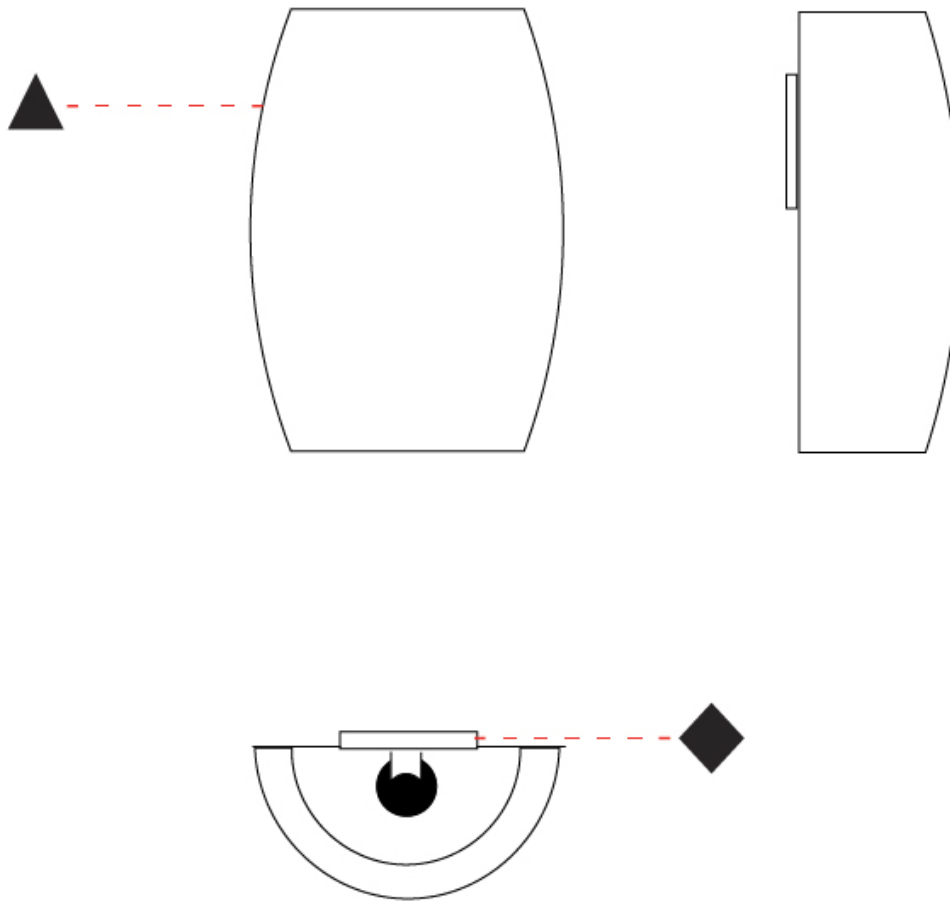

POMA SURFACE

D113031-

PROJECT	_____
TYPE	_____
SPECIFIER	_____
QUANTITY	_____
DATE	_____

D