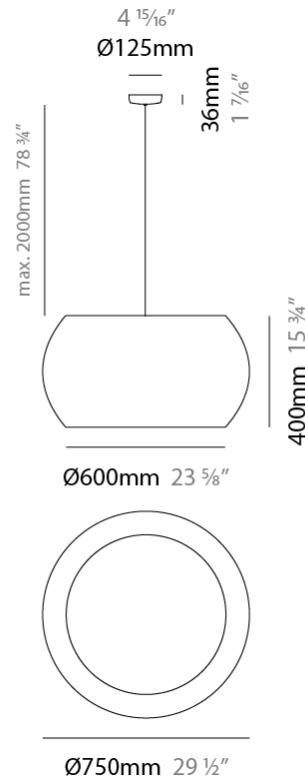

PROJECT	_____
TYPE	_____
SPECIFIER	_____
QUANTITY	_____
DATE	_____

POMA SUSPENSION

D111075-

base number	Finish Options	Finish Options

1. To build a product code in our configurator select the specify button on the base model # product page
2. To build a manual product code on this datasheet choose from the options listed below in blue font and add the suffix to the base model #

GENERAL

Series: Poma
Brand: Ole
Division: Design
Mounting Type: Suspension
Mounting Location: Ceiling
Subcategory: Ambient

PHYSICAL

Shape: Cylinder
Diameter (mm): 750
Diameter (in): 29 1/2
Height (mm): 400
Height (in): 15 3/4
Max. Overall Height (mm): 2400
Max. Overall Height (in): 4 1/2
Light Distribution: Direct
Fixture Finish: BEI / BLK / BLU / COG / DGN / GRY / MRN / MOC / MUS / OLV / SIL / STN / TER / WHI
Holder Finish: MWH / MBK
Fixture Material: Fabric Cord / Metal
Cable Details: 2000mm Cable
Upon Request: Other fabric cord colors available upon request (see downloadable finish chart)

ELECTRICAL

Number of Lamps: 1
Lamp Type: LED Retrofit
Lamp Shape: A19
Bulb Included: Bulb Not Included
Max. Wattage Per Lamp (W): 15
Lamp Base: E26
Input Voltage (V): 120
Upon Request: 277Vac / GU24

LED

OPTICAL

RATINGS AND CERTIFICATIONS

Certified By: Certified for North American Standards
IP rating: IP20