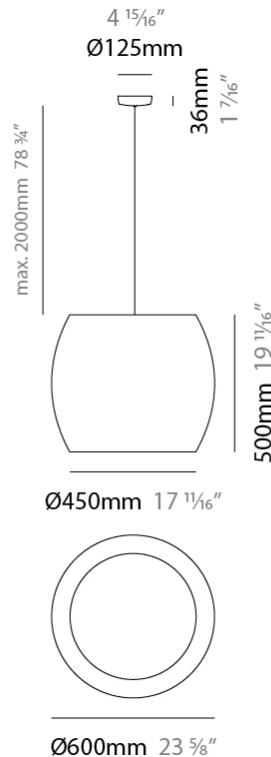

POMA SUSPENSION

D111074- _____

base number   Finish Options   Finish Options

1. To build a product code in our configurator select the specify button on the base model # product page
2. To build a manual product code on this datasheet choose from the options listed below in blue font and add the suffix to the base model #

GENERAL

Series: Poma
Brand: Ole
Division: Design
Mounting Type: Suspension
Mounting Location: Ceiling
Subcategory: Ambient

PHYSICAL

Shape: Cylinder
Diameter (mm): 600
Diameter (in): 23 ⁵/₈
Height (mm): 500
Height (in): 19 ¹¹/₁₆
Max. Overall Height (mm): 2500
Max. Overall Height (in): 98 ⁷/₁₆
Light Distribution: Direct
Fixture Finish: [BEI](#) / [BLK](#) / [BLU](#) / [COG](#) / [DGN](#) / [GRY](#) / [MRN](#) / [MOC](#) / [MUS](#) / [OLV](#) / [SIL](#) / [STN](#) / [TER](#) / [WHI](#)
Holder Finish: [MWH](#) / [MBK](#)
Fixture Material: Fabric Cord / Metal
Cable Details: 2000mm Cable
Upon Request: Other fabric cord colors available upon request (see downloadable finish chart)

ELECTRICAL

Number of Lamps: 1
Lamp Type: LED Retrofit
Lamp Shape: A19
Bulb Included: Bulb Not Included
Max. Wattage Per Lamp (W): 15
Lamp Base: E26
Input Voltage (V): 120
Upon Request: 277Vac / GU24

LED

OPTICAL

RATINGS AND CERTIFICATIONS

Certified By: Certified for North American Standards
IP rating: IP20

PROJECT
TYPE
SPECIFIER
QUANTITY
DATE