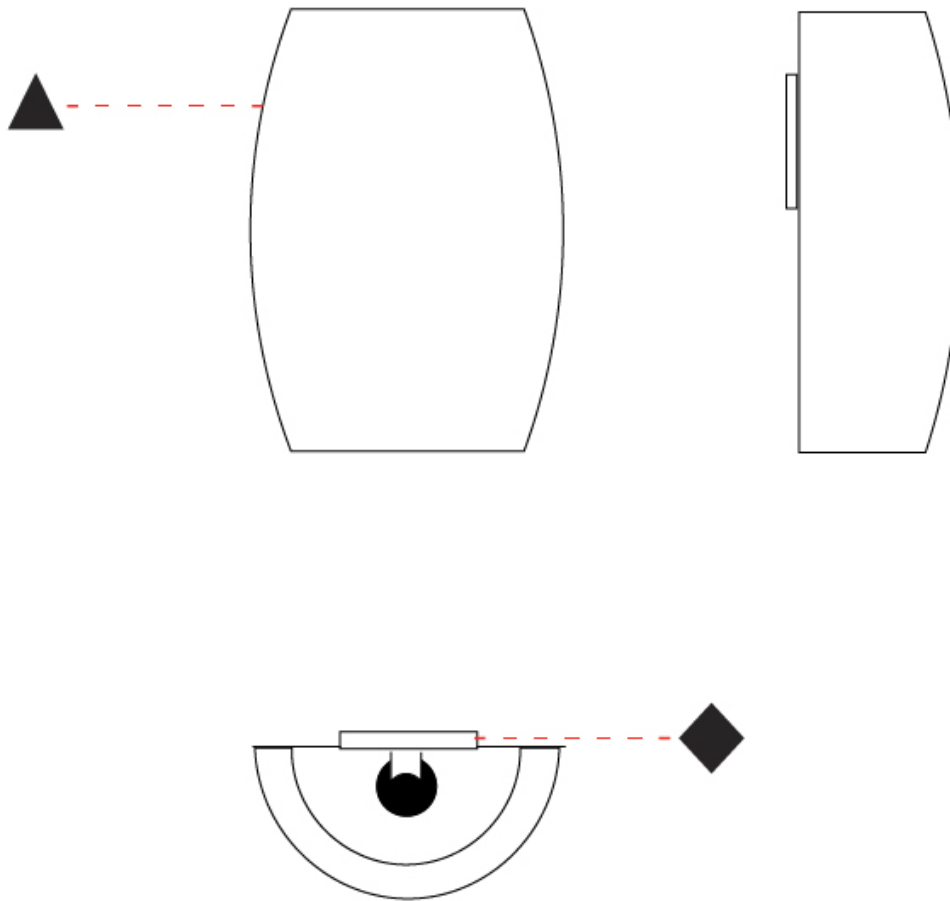

POMA SURFACE

D113031-

PROJECT
TYPE
SPECIFIER
QUANTITY
DATE

D