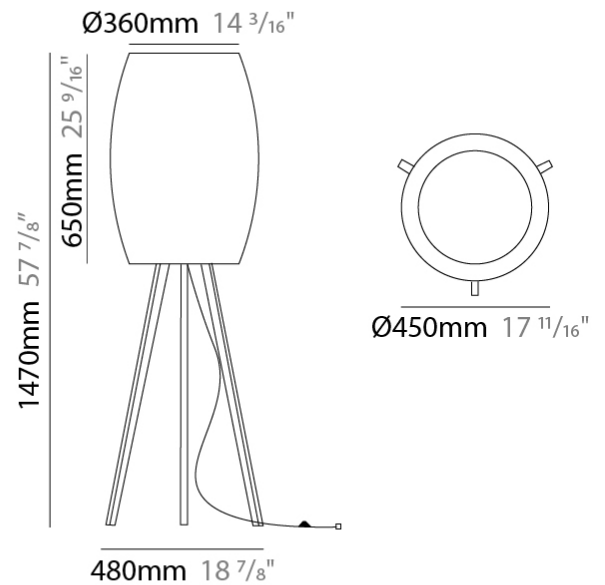

PROJECT	_____
TYPE	_____
SPECIFIER	_____
QUANTITY	_____
DATE	_____

POMA PORTABLE

D114014-

base number   Finish
Options

1. To build a product code in our configurator select the specify button on the base model # product page
2. To build a manual product code on this datasheet choose from the options listed below in blue font and add the suffix to the base model #

GENERAL

Series: Poma _____
Brand: Ole _____
Division: Design _____
Mounting Type: Portable _____
Mounting Location: Floor _____
Subcategory: Ambient _____

PHYSICAL

Shape: Cylinder _____
Diameter (mm): 450 _____
Diameter (in): 17 ¹¹/₁₆ _____
Height (mm): 1470 _____
Height (in): 57 ⁷/₈ _____
Light Distribution: Direct _____
Fixture Finish: BEI / BLK / BLU / COG / DGN / GRY / MRN / MOC / MUS / OLV / SIL / STN / TER / WHI _____
Holder Finish: Natural Wood _____
Fixture Material: Metal / Wood / Fabric Cord _____
Upon Request: Other fabric cord colors available upon request (see downloadable finish chart)

ELECTRICAL

Number of Lamps: 1 _____
Lamp Type: LED Retrofit _____
Lamp Shape: A19 _____
Bulb Included: Bulb Not Included _____
Max. Wattage Per Lamp (W): 15 _____
Lamp Base: E26 _____
Input Voltage (V): 120 _____
Upon Request: 277Vac / GU24 _____

LED

OPTICAL

RATINGS AND CERTIFICATIONS

Certified By: Certified for North American Standards _____
IP rating: IP20 _____