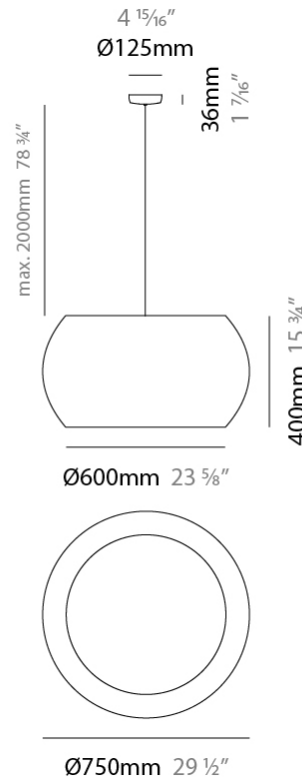

POMA SUSPENSION

D111075- _____

base number   Finish Options   Finish Options

1. To build a product code in our configurator select the specify button on the base model # product page
2. To build a manual product code on this datasheet choose from the options listed below in blue font and add the suffix to the base model #

GENERAL

Series: Poma
Brand: Ole
Division: Design
Mounting Type: Suspension
Mounting Location: Ceiling
Subcategory: Ambient

PHYSICAL

Shape: Cylinder
Diameter (mm): 750
Diameter (in): 29 1/2
Height (mm): 400
Height (in): 15 3/4
Max. Overall Height (mm): 2400
Max. Overall Height (in): 4 1/2
Light Distribution: Direct
Fixture Finish: BEI / BLK / BLU / COG / DGN / GRY / MRN / MOC / MUS / OLV / SIL / STN / TER / WHI
Holder Finish: MWH / MBK
Fixture Material: Fabric Cord / Metal
Cable Details: 2000mm Cable
Upon Request: Other fabric cord colors available upon request (see downloadable finish chart)

ELECTRICAL

Number of Lamps: 1
Lamp Type: LED Retrofit
Lamp Shape: A19
Bulb Included: Bulb Not Included
Max. Wattage Per Lamp (W): 15
Lamp Base: E26
Input Voltage (V): 120
Upon Request: 277Vac / GU24

LED

OPTICAL

RATINGS AND CERTIFICATIONS

Certified By: Certified for North American Standards
IP rating: IP20