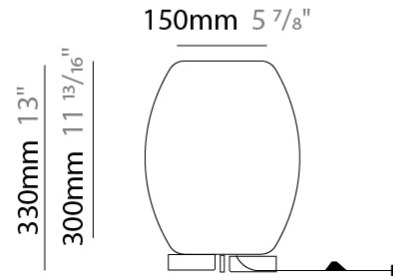

POMA PORTABLE

D114013-

base number   Finish
Options

1. To build a product code in our configurator select the specify button on the base model # product page
2. To build a manual product code on this datasheet choose from the options listed below in blue font and add the suffix to the base model #

GENERAL

Series: Poma _____
Brand: Ole _____
Division: Design _____
Mounting Type: Portable _____
Mounting Location: Table _____
Subcategory: Ambient _____

PHYSICAL

Shape: Cylinder _____
Diameter (mm): 240 _____
Diameter (in): 9 ⁷/₁₆ _____
Height (mm): 330 _____
Height (in): 13 _____
Light Distribution: Direct _____
Fixture Finish: BEI / BLK / BLU / COG / DGN / GRY / MRN / MOC / MUS / OLV / SIL / STN / TER / WHI _____
Holder Finish: White _____
Fixture Material: Fabric Cord / Metal _____
Upon Request: Other fabric cord colors available upon request (see downloadable finish chart)

ELECTRICAL

Number of Lamps: 1 _____
Lamp Type: LED Retrofit _____
Lamp Shape: A19 _____
Bulb Included: Bulb Not Included _____
Max. Wattage Per Lamp (W): 15 _____
Lamp Base: E26 _____
Input Voltage (V): 120 _____
Upon Request: 277Vac / GU24 _____

LED

OPTICAL

RATINGS AND CERTIFICATIONS

Certified By: Certified for North American Standards _____
IP rating: IP20 _____

170mm 6 ¹¹/₁₆"