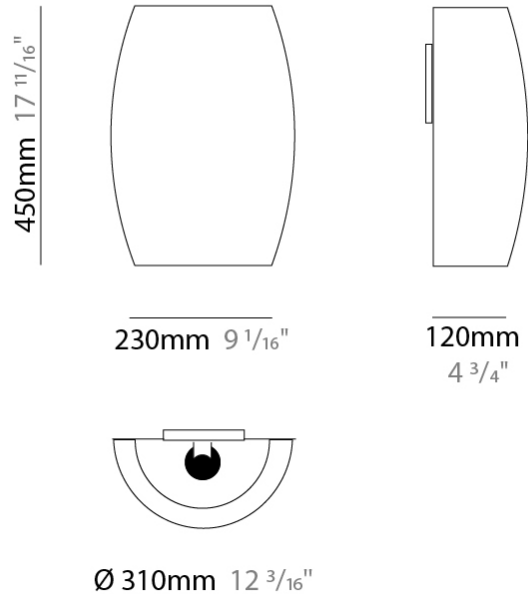

PROJECT	_____
TYPE	_____
SPECIFIER	_____
QUANTITY	_____
DATE	_____

POMA SURFACE

D113031-

base number   Finish Options   -   Finish Options

1. To build a product code in our configurator select the specify button on the base model # product page
2. To build a manual product code on this datasheet choose from the options listed below in blue font and add the suffix to the base model #

GENERAL

Series: Poma
Brand: Ole
Division: Design
Mounting Type: Surface
Mounting Location: Wall
Subcategory: Ambient

PHYSICAL

Shape: Cylinder
Length (mm): 310
Length (in): 12 ³/₁₆
Height (mm): 450
Depth (mm): 120
Height (in): 17 ¹¹/₁₆
Depth (in): 4 ³/₄
Light Distribution: Direct
Fixture Finish: BEI / BLK / BLU / COG / DGN / GRY / MRN / MOC / MUS / OLV / SIL / STN / TER / WHI
Holder Finish: MWH / MBK
Fixture Material: Fabric Cord / Metal
Upon Request: Other fabric cord colors available upon request (see downloadable finish chart)

ELECTRICAL

Number of Lamps: 1
Lamp Type: LED Retrofit
Bulb Included: Bulb Not Included
Max. Wattage Per Lamp (W): 15
Lamp Base: E26
Input Voltage (V): 120
Upon Request: 277Vac / GU24

LED

OPTICAL

RATINGS AND CERTIFICATIONS

Certified By: Certified for North American Standards
IP rating: IP20