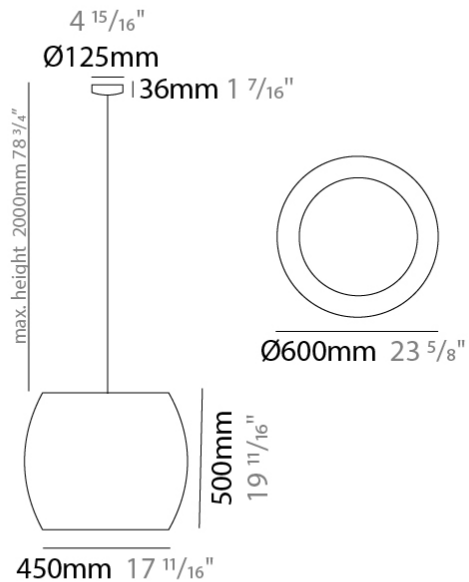

POMA SUSPENSION

D111074-

base number   Finish
Options

1. To build a product code in our configurator select the specify button on the base model # product page
2. To build a manual product code on this datasheet choose from the options listed below in blue font and add the suffix to the base model #

GENERAL

Series: Poma _____
Partner: Ole _____
Division: Design _____
Installation: Suspension _____
Product Type: Pendant _____
Mounting Location: Ceiling _____

PHYSICAL

Shape: Cylinder _____
Diameter (mm): 600 _____
Diameter (in): 23 ⁵/₈ _____
Height (mm): 500 _____
Height (in): 19 ¹¹/₁₆ _____
Max. Overall Height (mm): 2500 _____
Max. Overall Height (in): 98 ⁷/₁₆ _____
Fixture Finish: BEI / BLK / BLU / COG / DGN / GRY / MRN / MOC / MUS / OLV / SIL / STN / TER / WHI _____
Holder Finish: MBK _____
Fixture Material: Fabric Cord / Metal _____
Primary Material: Fabric - Recycled _____
Cable Details: 2000mm Cable _____
Upon Request: Other fabric cord colors available upon request (see downloadable finish chart) Matte White Holder _____

ELECTRICAL

Number of Lamps: 1 _____
Lamp Type: LED Retrofit _____
Lamp Shape: A19 _____
Bulb Included: Bulb Not Included _____
Max. Wattage Per Lamp (W): 15 _____
Lamp Base: E26 _____
Input Voltage (V): 120 _____
Upon Request: 277Vac / GU24 _____

LED

OPTICAL

RATINGS AND CERTIFICATIONS

Certified By: Certified for North American Standards _____
IP rating: IP20 _____