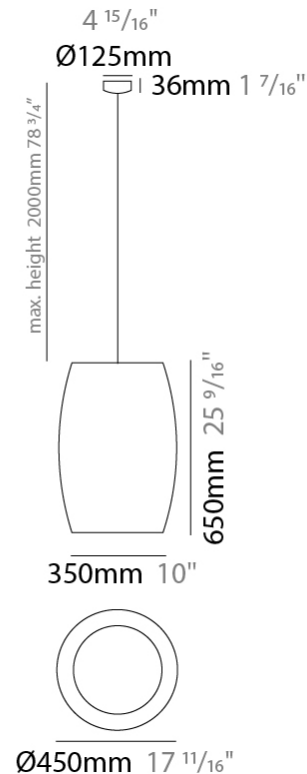

POMA SUSPENSION

D111073-

base number   Finish
Options

1. To build a product code in our configurator select the specify button on the base model # product page
2. To build a manual product code on this datasheet choose from the options listed below in blue font and add the suffix to the base model #

GENERAL

Series: Poma _____
Partner: Ole _____
Division: Design _____
Installation: Suspension _____
Product Type: Pendant _____
Mounting Location: Ceiling _____

PHYSICAL

Shape: Cylinder _____
Diameter (mm): 450 _____
Diameter (in): 17 ¹¹/₁₆ _____
Height (mm): 650 _____
Height (in): 25 ⁹/₁₆ _____
Max. Overall Height (mm): 2650 _____
Max. Overall Height (in): 104 ⁵/₁₆ _____
Fixture Finish: BEI / BLK / BLU / COG / DGN / GRY / MRN / MOC / MUS / OLV / SIL / STN / TER / WHI _____
Holder Finish: MBK _____
Fixture Material: Fabric Cord / Metal _____
Primary Material: Fabric - Recycled _____
Cable Details: 2000mm Cable _____
Upon Request: Other fabric cord colors available upon request (see downloadable finish chart) Matte White Holder _____

ELECTRICAL

Number of Lamps: 1 _____
Lamp Type: LED Retrofit _____
Lamp Shape: A19 _____
Bulb Included: Bulb Not Included _____
Max. Wattage Per Lamp (W): 15 _____
Lamp Base: E26 _____
Input Voltage (V): 120 _____
Upon Request: 277Vac / GU24 _____

LED

OPTICAL

RATINGS AND CERTIFICATIONS

Certified By: Certified for North American Standards _____
IP rating: IP20 _____