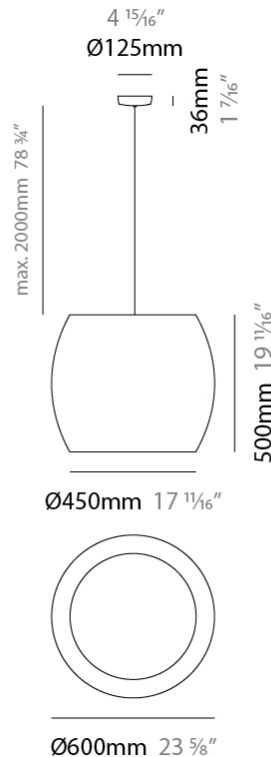

POMA SUSPENSION

D111074-

base number   Finish Options   Finish Options

1. To build a product code in our configurator select the specify button on the base model # product page
2. To build a manual product code on this datasheet choose from the options listed below in blue font and add the suffix to the base model #

GENERAL

Series: Poma
Brand: Ole
Division: Design
Mounting Type: Suspension
Mounting Location: Ceiling
Subcategory: Ambient

PHYSICAL

Shape: Cylinder
Diameter (mm): 600
Diameter (in): 23 ⁵/₈
Height (mm): 500
Height (in): 19 ¹¹/₁₆
Max. Overall Height (mm): 2500
Max. Overall Height (in): 98 ⁷/₁₆
Light Distribution: Direct
Fixture Finish: [BEI](#) / [BLK](#) / [BLU](#) / [COG](#) / [DGN](#) / [GRY](#) / [MRN](#) / [MOC](#) / [MUS](#) / [OLV](#) / [SIL](#) / [STN](#) / [TER](#) / [WHI](#)
Holder Finish: [MWH](#) / [MBK](#)
Fixture Material: Fabric Cord / Metal
Cable Details: 2000mm Cable
Upon Request: Other fabric cord colors available upon request (see downloadable finish chart)

ELECTRICAL

Number of Lamps: 1
Lamp Type: LED Retrofit
Lamp Shape: A19
Bulb Included: Bulb Not Included
Max. Wattage Per Lamp (W): 15
Lamp Base: E26
Input Voltage (V): 120
Upon Request: 277Vac / GU24

LED

OPTICAL

RATINGS AND CERTIFICATIONS

Certified By: Certified for North American Standards
IP rating: IP20

PROJECT
TYPE
SPECIFIER
QUANTITY
DATE