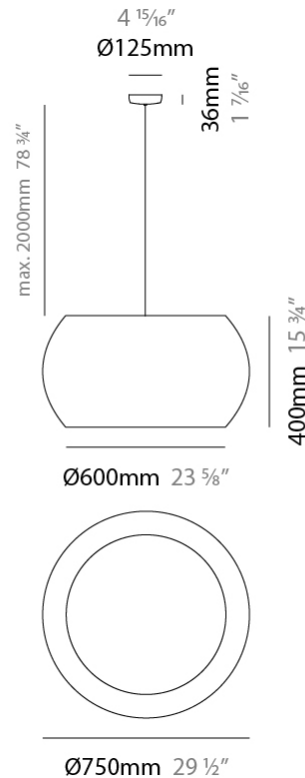

PROJECT	_____
TYPE	_____
SPECIFIER	_____
QUANTITY	_____
DATE	_____

POMA SUSPENSION

D111075- _____ - _____

base number   Finish Options   Finish Options

1. To build a product code in our configurator select the specify button on the base model # product page
2. To build a manual product code on this datasheet choose from the options listed below in blue font and add the suffix to the base model #

GENERAL

Series: Poma
Brand: Ole
Division: Design
Mounting Type: Suspension
Mounting Location: Ceiling
Subcategory: Ambient

PHYSICAL

Shape: Cylinder
Diameter (mm): 750
Diameter (in): 29 1/2
Height (mm): 400
Height (in): 15 3/4
Max. Overall Height (mm): 2400
Max. Overall Height (in): 4 1/2
Light Distribution: Direct
Fixture Finish: BEI / BLK / BLU / COG / DGN / GRY / MRN / MOC / MUS / OLV / SIL / STN / TER / WHI
Holder Finish: MWH / MBK
Fixture Material: Fabric Cord / Metal
Cable Details: 2000mm Cable
Upon Request: Other fabric cord colors available upon request (see downloadable finish chart)

ELECTRICAL

Number of Lamps: 1
Lamp Type: LED Retrofit
Lamp Shape: A19
Bulb Included: Bulb Not Included
Max. Wattage Per Lamp (W): 15
Lamp Base: E26
Input Voltage (V): 120
Upon Request: 277Vac / GU24

LED

OPTICAL

RATINGS AND CERTIFICATIONS

Certified By: Certified for North American Standards
IP rating: IP20