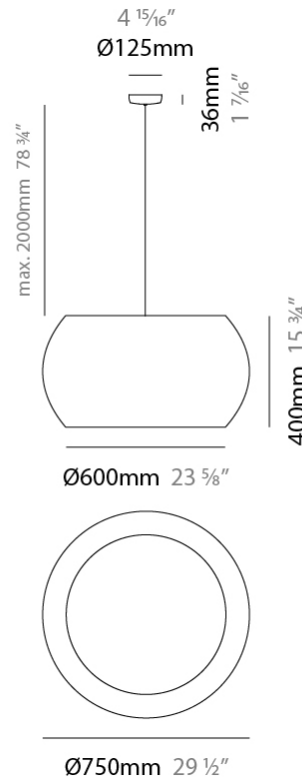

POMA SUSPENSION

D111075-

base number   Finish Options   Finish Options

1. To build a product code in our configurator select the specify button on the base model # product page
2. To build a manual product code on this datasheet choose from the options listed below in blue font and add the suffix to the base model #

GENERAL

Series: Poma
Brand: Ole
Division: Design
Mounting Type: Suspension
Mounting Location: Ceiling
Subcategory: Ambient

PHYSICAL

Shape: Cylinder
Diameter (mm): 750
Diameter (in): 29 1/2
Height (mm): 400
Height (in): 15 3/4
Max. Overall Height (mm): 2400
Max. Overall Height (in): 4 1/2
Light Distribution: Direct
Fixture Finish: BEI / BLK / BLU / COG / DGN / GRY / MRN / MOC / MUS / OLV / SIL / STN / TER / WHI
Holder Finish: MWH / MBK
Fixture Material: Fabric Cord / Metal
Cable Details: 2000mm Cable
Upon Request: Other fabric cord colors available upon request (see downloadable finish chart)

ELECTRICAL

Number of Lamps: 1
Lamp Type: LED Retrofit
Lamp Shape: A19
Bulb Included: Bulb Not Included
Max. Wattage Per Lamp (W): 15
Lamp Base: E26
Input Voltage (V): 120
Upon Request: 277Vac / GU24

LED

OPTICAL

RATINGS AND CERTIFICATIONS

Certified By: Certified for North American Standards
IP rating: IP20