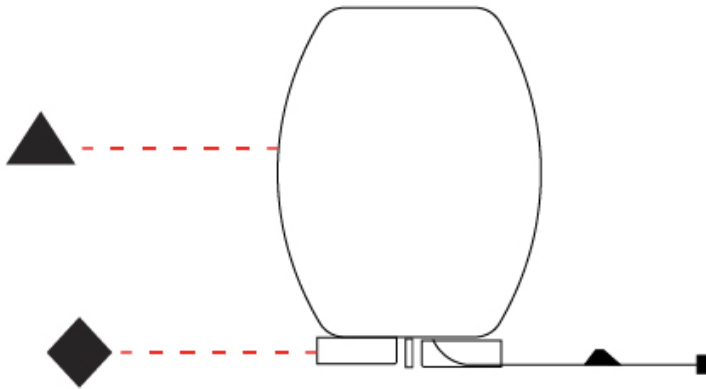

POMA PORTABLE

D114013-

PROJECT

TYPE

SPECIFIER

QUANTITY

DATE

D