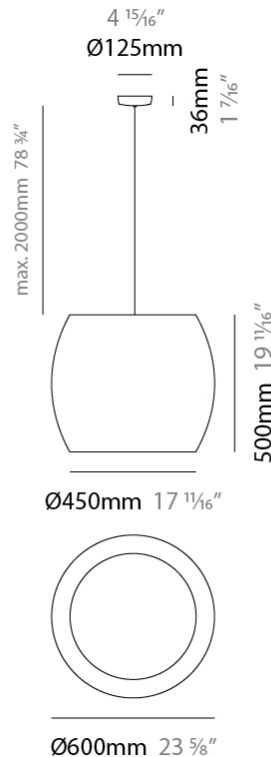

POMA SUSPENSION

D111074- _____ - _____

base number   Finish Options   Finish Options

1. To build a product code in our configurator select the specify button on the base model # product page
2. To build a manual product code on this datasheet choose from the options listed below in blue font and add the suffix to the base model #

GENERAL

Series: Poma
Brand: Ole
Division: Design
Mounting Type: Suspension
Mounting Location: Ceiling
Subcategory: Ambient

PHYSICAL

Shape: Cylinder
Diameter (mm): 600
Diameter (in): 23 ⁵/₈
Height (mm): 500
Height (in): 19 ¹¹/₁₆
Max. Overall Height (mm): 2500
Max. Overall Height (in): 98 ⁷/₁₆
Light Distribution: Direct
Fixture Finish: [BEI](#) / [BLK](#) / [BLU](#) / [COG](#) / [DGN](#) / [GRY](#) / [MRN](#) / [MOC](#) / [MUS](#) / [OLV](#) / [SIL](#) / [STN](#) / [TER](#) / [WHI](#)
Holder Finish: [MWH](#) / [MBK](#)
Fixture Material: Fabric Cord / Metal
Cable Details: 2000mm Cable
Upon Request: Other fabric cord colors available upon request (see downloadable finish chart)

ELECTRICAL

Number of Lamps: 1
Lamp Type: LED Retrofit
Lamp Shape: A19
Bulb Included: Bulb Not Included
Max. Wattage Per Lamp (W): 15
Lamp Base: E26
Input Voltage (V): 120
Upon Request: 277Vac / GU24

LED

OPTICAL

RATINGS AND CERTIFICATIONS

Certified By: Certified for North American Standards
IP rating: IP20

PROJECT
TYPE
SPECIFIER
QUANTITY
DATE