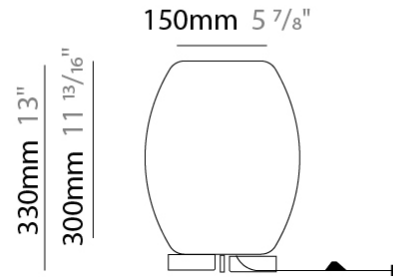

PROJECT	_____
TYPE	_____
SPECIFIER	_____
QUANTITY	_____
DATE	_____

POMA PORTABLE

D114013-

base number Finish
Options

1. To build a product code in our configurator select the specify button on the base model # product page
2. To build a manual product code on this datasheet choose from the options listed below in blue font and add the suffix to the base model #

GENERAL

Series: Poma
Brand: Ole
Division: Design
Mounting Type: Portable
Mounting Location: Table
Subcategory: Ambient

PHYSICAL

Shape: Cylinder
Diameter (mm): 240
Diameter (in): 9 7/16
Height (mm): 330
Height (in): 13
Light Distribution: Direct
Fixture Finish: BEI / BLK / BLU / COG / DGN / GRY / MRN / MOC / MUS / OLV / SIL / STN / TER / WHI
Holder Finish: White
Fixture Material: Fabric Cord / Metal
Upon Request: Other fabric cord colors available upon request (see downloadable finish chart)

ELECTRICAL

Number of Lamps: 1
Lamp Type: LED Retrofit
Lamp Shape: A19
Bulb Included: Bulb Not Included
Max. Wattage Per Lamp (W): 15
Lamp Base: E26
Input Voltage (V): 120
Upon Request: 277Vac / GU24

LED

OPTICAL

RATINGS AND CERTIFICATIONS

Certified By: Certified for North American Standards
IP rating: IP20

170mm 6 11/16"