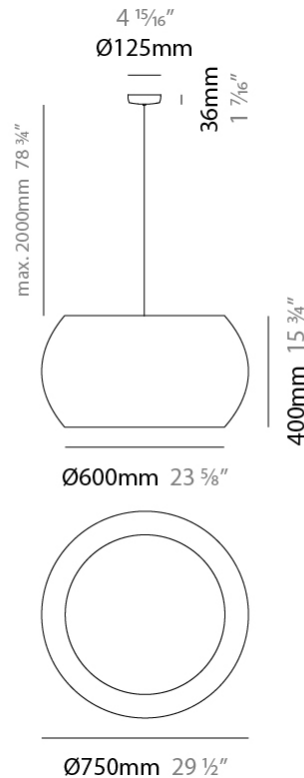

PROJECT	_____
TYPE	_____
SPECIFIER	_____
QUANTITY	_____
DATE	_____

POMA SUSPENSION

D111075- _____ - _____

base number   Finish Options   Finish Options

1. To build a product code in our configurator select the specify button on the base model # product page
2. To build a manual product code on this datasheet choose from the options listed below in blue font and add the suffix to the base model #

GENERAL

Series: Poma
Brand: Ole
Division: Design
Mounting Type: Suspension
Mounting Location: Ceiling
Subcategory: Ambient

PHYSICAL

Shape: Cylinder
Diameter (mm): 750
Diameter (in): 29 1/2
Height (mm): 400
Height (in): 15 3/4
Max. Overall Height (mm): 2400
Max. Overall Height (in): 4 1/2
Light Distribution: Direct
Fixture Finish: BEI / BLK / BLU / COG / DGN / GRY / MRN / MOC / MUS / OLV / SIL / STN / TER / WHI
Holder Finish: MWH / MBK
Fixture Material: Fabric Cord / Metal
Cable Details: 2000mm Cable
Upon Request: Other fabric cord colors available upon request (see downloadable finish chart)

ELECTRICAL

Number of Lamps: 1
Lamp Type: LED Retrofit
Lamp Shape: A19
Bulb Included: Bulb Not Included
Max. Wattage Per Lamp (W): 15
Lamp Base: E26
Input Voltage (V): 120
Upon Request: 277Vac / GU24

LED

OPTICAL

RATINGS AND CERTIFICATIONS

Certified By: Certified for North American Standards
IP rating: IP20