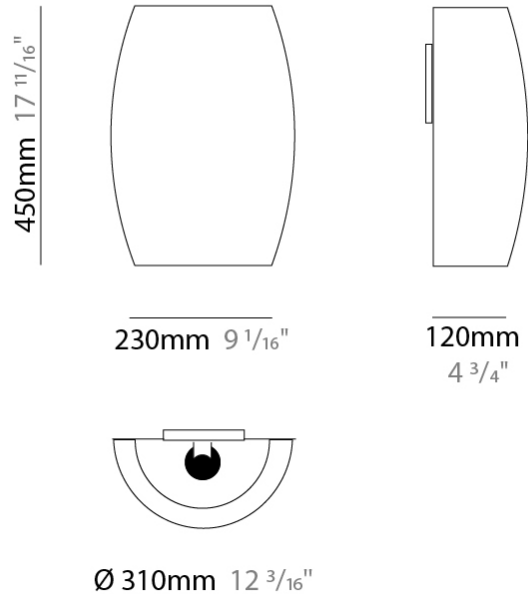

PROJECT	_____
TYPE	_____
SPECIFIER	_____
QUANTITY	_____
DATE	_____

POMA SURFACE

D113031-

base number   Finish Options   -   Finish Options

1. To build a product code in our configurator select the specify button on the base model # product page
2. To build a manual product code on this datasheet choose from the options listed below in blue font and add the suffix to the base model #

GENERAL

Series: Poma
Brand: Ole
Division: Design
Mounting Type: Surface
Mounting Location: Wall
Subcategory: Ambient

PHYSICAL

Shape: Cylinder
Length (mm): 310
Length (in): 12 ³/₁₆"
Height (mm): 450
Depth (mm): 120
Height (in): 17 ¹¹/₁₆"
Depth (in): 4 ³/₄"
Light Distribution: Direct
Fixture Finish: [BEI](#) / [BLK](#) / [BLU](#) / [COG](#) / [DGN](#) / [GRY](#) / [MRN](#) / [MOC](#) / [MUS](#) / [OLV](#) / [SIL](#) / [STN](#) / [TER](#) / [WHI](#)
Holder Finish: [MWH](#) / [MBK](#)
Fixture Material: [Fabric Cord](#) / [Metal](#)
Upon Request: Other fabric cord colors available upon request (see downloadable finish chart)

ELECTRICAL

Number of Lamps: 1
Lamp Type: LED Retrofit
Bulb Included: Bulb Not Included
Max. Wattage Per Lamp (W): 15
Lamp Base: E26
Input Voltage (V): 120
Upon Request: 277Vac / GU24

LED

OPTICAL

RATINGS AND CERTIFICATIONS

Certified By: Certified for North American Standards
IP rating: IP20