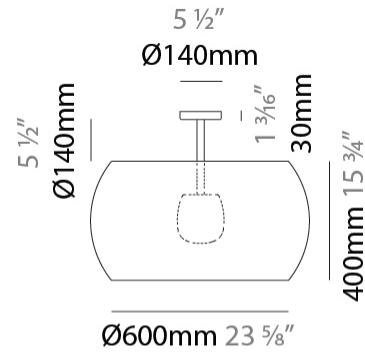

PROJECT	_____
TYPE	_____
SPECIFIER	_____
QUANTITY	_____
DATE	_____

POMA SURFACE

E112054-

base number   Finish
Options

1. To build a product code in our configurator select the specify button on the base model # product page
2. To build a manual product code on this datasheet choose from the options listed below in blue font and add the suffix to the base model #

GENERAL

Series: Poma _____
Partner: Ole _____
Division: Exterior _____
Installation: Surface _____
Product Type: Ceiling Surface _____
Mounting Location: Ceiling _____
Light Distribution: Direct _____

PHYSICAL

Shape: Drum _____
Diameter (mm): 750 _____
Diameter (in): 29 1/2 _____
Height (mm): 570 _____
Height (in): 22 4/9 _____
Fixture Finish: BEI / BLK / BLU / COG / DGN / GRY / MRN / MOC / MUS / OLV / SIL / STN / TER / WHI _____
Holder Finish: MBK _____
Accent Finish: BLK _____
Fixture Material: Fabric Cord / Metal _____
Primary Material: Fabric - Recycled _____
Cable Details: 2000mm Cable _____
Upon Request: Matte White Holder _____

ELECTRICAL

Number of Lamps: 1 _____
Lamp Type: LED Retrofit _____
Lamp Shape: A19 _____
Bulb Included: Bulb Not Included _____
Max. Wattage Per Lamp (W): 15 _____
Lamp Base: E26 _____
Input Voltage (V): 120 _____

LED

OPTICAL

RATINGS AND CERTIFICATIONS

Certified By: Certified for North American Standards _____
IP rating: IP66 _____

Ø600mm 23 5/8"