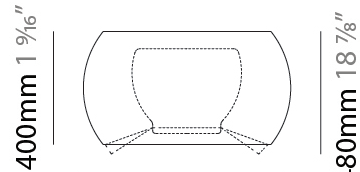

PROJECT	_____
TYPE	_____
SPECIFIER	_____
QUANTITY	_____
DATE	_____

POMA PORTABLE

E114037- _____ - _____
base number   Finish Options   Finish Options

1. To build a product code in our configurator select the specify button on the base model # product page
2. To build a manual product code on this datasheet choose from the options listed below in blue font and add the suffix to the base model #

GENERAL

Series: Poma
Partner: Ole
Division: Exterior
Installation: Portable
Product Type: Floor
Mounting Location: Floor
Light Distribution: Direct

PHYSICAL

Shape: Drum
Diameter (mm): 750
Diameter (in): 29 1/2
Height (mm): 480
Height (in): 18 7/8
Fixture Finish: BEI / BLK / BLU / COG / DGN / GRY / MRN / MOC / MUS / OLV / SIL / STN / TER / WHI
Holder Finish: BLK
Accent Finish: GBL / GWT
Fixture Material: Fabric Cord / Metal
Primary Material: Fabric - Recycled

ELECTRICAL

Number of Lamps: 1
Lamp Type: LED Retrofit
Lamp Shape: A19
Bulb Included: Bulb Not Included
Max. Wattage Per Lamp (W): 15
Lamp Base: E26
Input Voltage (V): 120

LED

OPTICAL

RATINGS AND CERTIFICATIONS

Certified By: Certified for North American Standards
IP rating: IP66

Ø600mm 23 5/8"