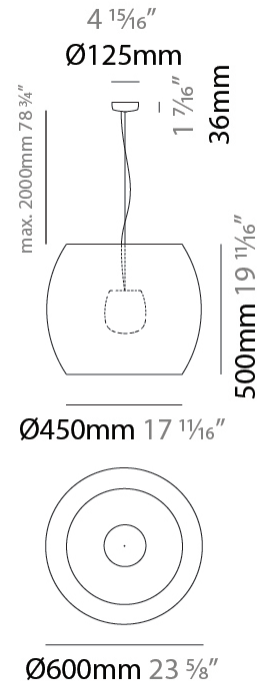

PROJECT	_____
TYPE	_____
SPECIFIER	_____
QUANTITY	_____
DATE	_____

POMA SUSPENSION

E111203-

base number   Finish
Options

1. To build a product code in our configurator select the specify button on the base model # product page
2. To build a manual product code on this datasheet choose from the options listed below in blue font and add the suffix to the base model #

GENERAL

Series: Poma _____
Partner: Ole _____
Division: Exterior _____
Installation: Suspension _____
Product Type: Pendant _____
Mounting Location: Ceiling _____
Light Distribution: Direct _____

PHYSICAL

Shape: Cylinder _____
Diameter (mm): 600 _____
Diameter (in): 23 7/8 _____
Height (mm): 500 _____
Height (in): 19 11/16 _____
Max. Overall Height (mm): 2500 _____
Max. Overall Height (in): 98 7/16 _____
Fixture Finish: [BEI / BLK / BLU / COG / DGN / GRY / MRN / MOC / MUS / OLV / SIL / STN / TER / WHI](#) _____
Holder Finish: MBK _____
Accent Finish: BLK _____
Fixture Material: Fabric Cord / Metal _____
Primary Material: Fabric - Recycled _____
Cable Details: 2000mm Cable _____
Upon Request: Matte White Holder _____

ELECTRICAL

Number of Lamps: 1 _____
Lamp Type: LED Retrofit _____
Lamp Shape: A19 _____
Bulb Included: Bulb Not Included _____
Max. Wattage Per Lamp (W): 15 _____
Lamp Base: E26 _____
Input Voltage (V): 120 _____

LED

OPTICAL

RATINGS AND CERTIFICATIONS

Certified By: Certified for North American Standards _____
IP rating: IP66 _____