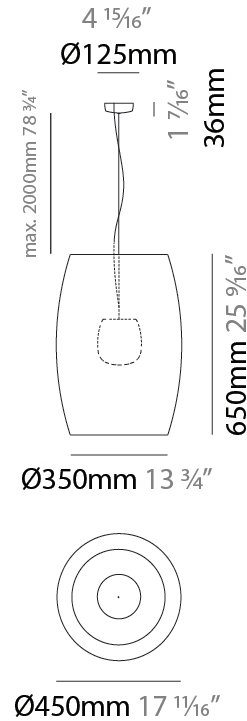

POMA SUSPENSION

E111202-

base number   Finish
Options

1. To build a product code in our configurator select the specify button on the base model # product page
2. To build a manual product code on this datasheet choose from the options listed below in blue font and add the suffix to the base model #

GENERAL

Series: Poma
Partner: Ole
Division: Exterior
Installation: Suspension
Product Type: Pendant
Mounting Location: Ceiling
Light Distribution: Direct

PHYSICAL

Shape: Cylinder
Diameter (mm): 450
Diameter (in): 17 ¹¹/₁₆
Height (mm): 650
Height (in): 25 ⁹/₁₆
Max. Overall Height (mm): 2650
Max. Overall Height (in): 104 ⁵/₁₆
Fixture Finish: BEI / BLK / BLU / COG / DGN / GRY / MRN / MOC / MUS / OLV / SIL / STN / TER / WHI
Holder Finish: MBK
Accent Finish: BLK
Fixture Material: Fabric Cord / Metal
Primary Material: Fabric - Recycled
Cable Details: 2000mm Cable
Upon Request: Matte White Holder

ELECTRICAL

Number of Lamps: 1
Lamp Type: LED Retrofit
Lamp Shape: A19
Bulb Included: Bulb Not Included
Max. Wattage Per Lamp (W): 15
Lamp Base: E26
Input Voltage (V): 120
Upon Request: 277Vac / GU24

LED

OPTICAL

RATINGS AND CERTIFICATIONS

Certified By: Certified for North American Standards
IP rating: IP66

PROJECT
TYPE
SPECIFIER
QUANTITY
DATE