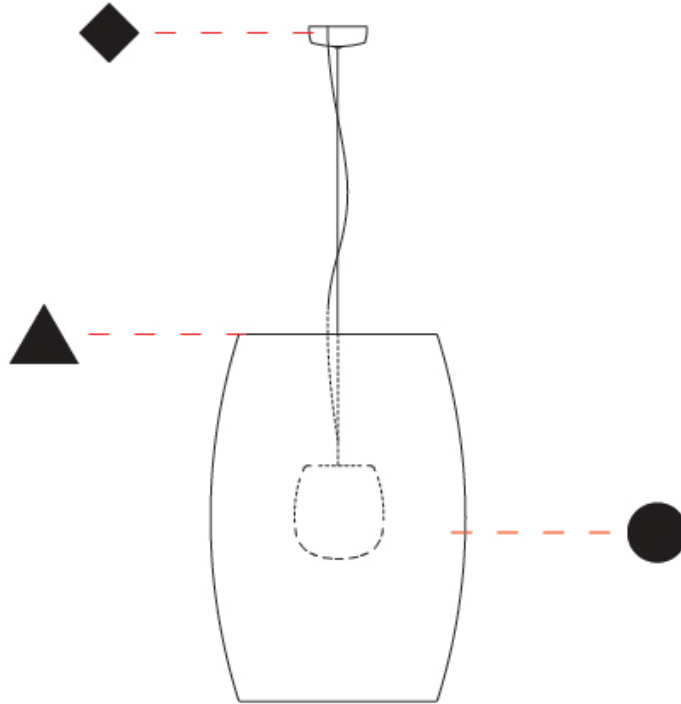

POMA SUSPENSION

E111202-

PROJECT

TYPE

SPECIFIER

QUANTITY

DATE

E