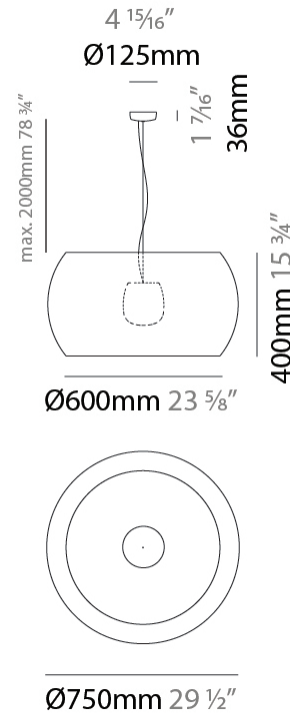

PROJECT	_____
TYPE	_____
SPECIFIER	_____
QUANTITY	_____
DATE	_____

POMA SUSPENSION

E111204-

base number   Finish
Options

1. To build a product code in our configurator select the specify button on the base model # product page
2. To build a manual product code on this datasheet choose from the options listed below in blue font and add the suffix to the base model #

GENERAL

Series: Poma _____
Partner: Ole _____
Division: Exterior _____
Installation: Suspension _____
Product Type: Pendant _____
Mounting Location: Ceiling _____
Light Distribution: Direct _____

PHYSICAL

Shape: Cylinder _____
Diameter (mm): 750 _____
Diameter (in): 29 1/2 _____
Height (mm): 400 _____
Height (in): 15 3/4 _____
Max. Overall Height (mm): 2400 _____
Max. Overall Height (in): 4 1/2 _____
Fixture Finish: [BEI](#) / [BLK](#) / [BLU](#) / [COG](#) / [DGN](#) / [GRY](#) / [MRN](#) / [MOC](#) / [MUS](#) / [OLV](#) / [SIL](#) / [STN](#) / [TER](#) / [WHI](#) _____
Holder Finish: [MBK](#) _____
Accent Finish: [BLK](#) _____
Fixture Material: [Fabric Cord](#) / [Metal](#) _____
Primary Material: [Fabric - Recycled](#) _____
Cable Details: [2000mm Cable](#) _____
Upon Request: [Matte White Holder](#) _____

ELECTRICAL

Number of Lamps: 1 _____
Lamp Type: [LED Retrofit](#) _____
Lamp Shape: [A19](#) _____
Bulb Included: [Bulb Not Included](#) _____
Max. Wattage Per Lamp (W): [15](#) _____
Lamp Base: [E26](#) _____
Input Voltage (V): [120](#) _____

LED

OPTICAL

RATINGS AND CERTIFICATIONS

Certified By: [Certified for North American Standards](#) _____
IP rating: [IP66](#) _____