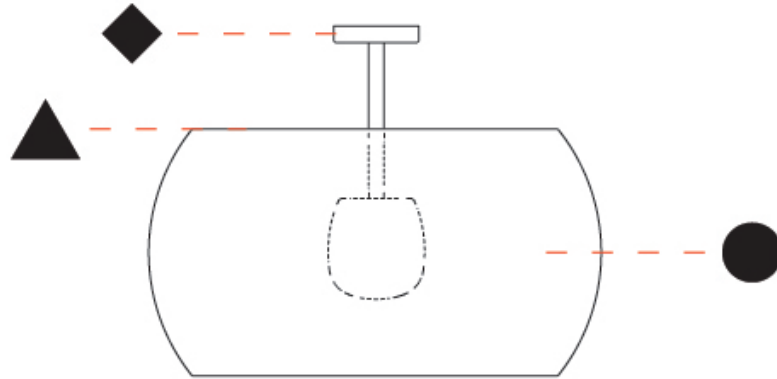

POMA SURFACE

E112054-

PROJECT

TYPE

SPECIFIER

QUANTITY

DATE

E