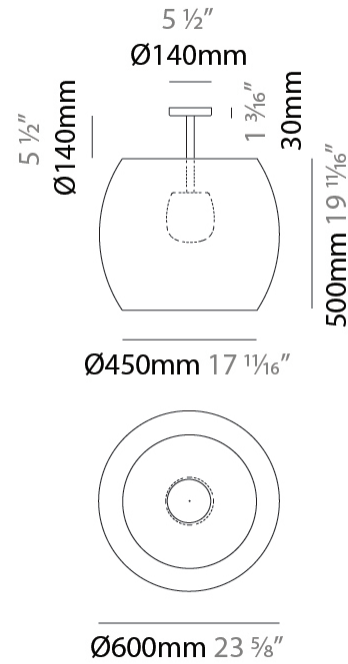

PROJECT	
TYPE	
SPECIFIER	
QUANTITY	
DATE	

POMA SURFACE

E112053-

base number   Finish
Options

1. To build a product code in our configurator select the specify button on the base model # product page
2. To build a manual product code on this datasheet choose from the options listed below in blue font and add the suffix to the base model #

GENERAL

Series: Poma
Partner: Ole
Division: Exterior
Installation: Surface
Product Type: Ceiling Surface
Mounting Location: Ceiling
Light Distribution: Direct

PHYSICAL

Shape: Cylinder
Diameter (mm): 600
Diameter (in): 23 7/8
Height (mm): 670
Height (in): 26 3/8
Fixture Finish: BEI / BLK / BLU / COG / DGN / GRY / MRN / MOC / MUS /
OLV / SIL / STN / TER / WHI
Holder Finish: MBK
Accent Finish: BLK
Fixture Material: Fabric Cord / Metal
Primary Material: Fabric - Recycled
Upon Request: Matte White Holder

ELECTRICAL

Number of Lamps: 1
Lamp Type: LED Retrofit
Lamp Shape: A19
Bulb Included: Bulb Not Included
Max. Wattage Per Lamp (W): 15
Lamp Base: E26
Input Voltage (V): 120

LED

OPTICAL

RATINGS AND CERTIFICATIONS

Certified By: Certified for North American Standards
IP rating: IP66