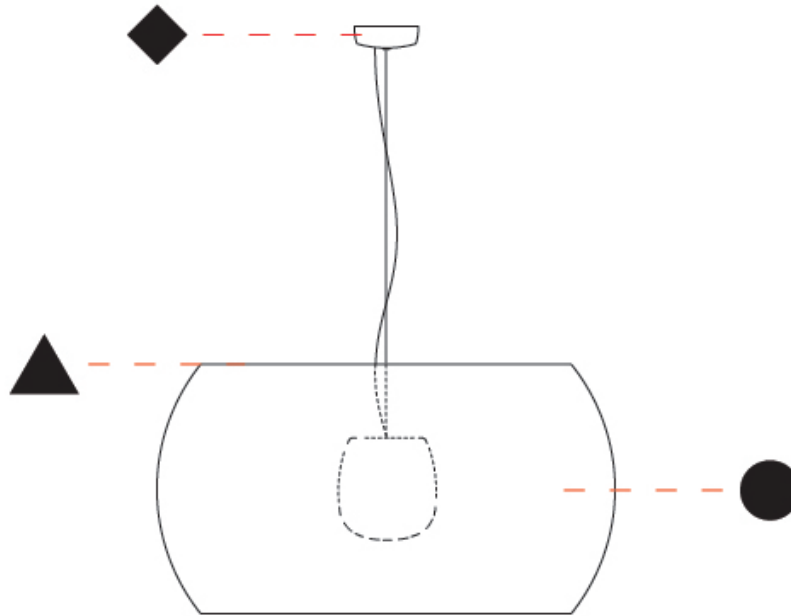

POMA SUSPENSION

E111204-

PROJECT

TYPE

SPECIFIER

QUANTITY

DATE

E