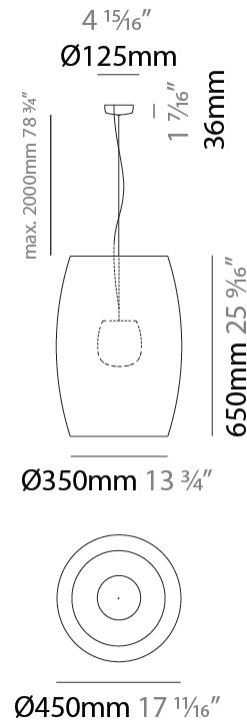

PROJECT
TYPE
SPECIFIER
QUANTITY
DATE

POMA SUSPENSION

E111202-

base number	Finish Options	Finish Options	Finish Options

1. To build a product code in our configurator select the specify button on the base model # product page
2. To build a manual product code on this datasheet choose from the options listed below in blue font and add the suffix to the base model #

GENERAL

Series: Poma
Brand: Ole
Division: Exterior
Mounting Type: Suspension
Mounting Location: Ceiling
Subcategory: Ambient

PHYSICAL

Shape: Cylinder
Diameter (mm): 450
Diameter (in): 17 ¹¹/₁₆
Height (mm): 650
Height (in): 25 ⁹/₁₆
Max. Overall Height (mm): 2650
Max. Overall Height (in): 104 ⁵/₁₆
Light Distribution: Direct
Fixture Finish: BEI / BLK / BLU / COG / DGN / GRY / MRN / MOC / MUS / OLV / SIL / STN / TER / WHI
Holder Finish: MWH / MBK
Accent Finish: WHI / BLK
Fixture Material: Fabric Cord / Metal
Cable Details: 2000mm Cable

ELECTRICAL

Number of Lamps: 1
Lamp Type: LED Retrofit
Lamp Shape: A19
Bulb Included: Bulb Not Included
Max. Wattage Per Lamp (W): 15
Lamp Base: E26
Input Voltage (V): 120
Upon Request: 277Vac / GU24

LED

OPTICAL

RATINGS AND CERTIFICATIONS

Certified By: Certified for North American Standards
IP rating: IP66