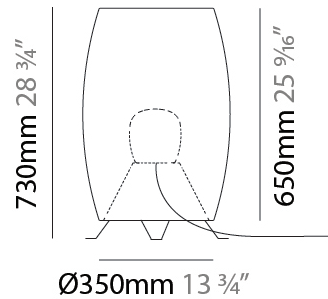

POMA PORTABLE

E114036-

base number   Finish Options   Finish Options   Finish Options

1. To build a product code in our configurator select the specify button on the base model # product page
2. To build a manual product code on this datasheet choose from the options listed below in blue font and add the suffix to the base model #

GENERAL

Series: Poma
Brand: Ole
Division: Exterior
Mounting Type: Portable
Mounting Location: Floor
Subcategory: Ambient

PHYSICAL

Shape: Cylinder
Diameter (mm): 450
Diameter (in): 17 ¹¹/₁₆
Height (mm): 730
Height (in): 28 ³/₄
Light Distribution: Direct
Fixture Finish: BEI / BLK / BLU / COG / DGN / GRY / MRN / MOC / MUS / OLV / SIL / STN / TER / WHI
Holder Finish: WHI / BLK
Accent Finish: GBL / GWT
Fixture Material: Fabric Cord / Metal

ELECTRICAL

Number of Lamps: 1
Lamp Type: LED Retrofit
Lamp Shape: A19
Bulb Included: Bulb Not Included
Max. Wattage Per Lamp (W): 15
Lamp Base: E26
Input Voltage (V): 120

LED

OPTICAL

RATINGS AND CERTIFICATIONS

Certified By: Certified for North American Standards
IP rating: IP66

PROJECT
TYPE
SPECIFIER
QUANTITY
DATE