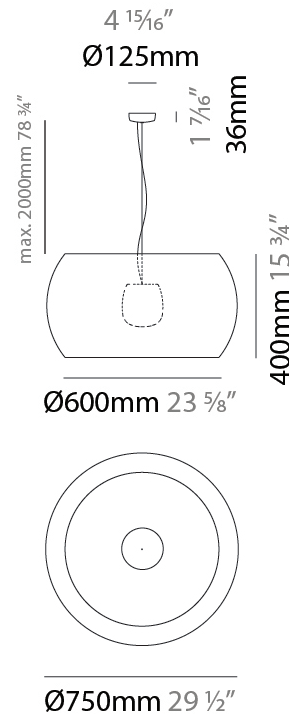

PROJECT	
TYPE	
SPECIFIER	
QUANTITY	
DATE	

POMA SUSPENSION

E111204-

base number	Finish Options	Finish Options	Finish Options

1. To build a product code in our configurator select the specify button on the base model # product page
2. To build a manual product code on this datasheet choose from the options listed below in blue font and add the suffix to the base model #

GENERAL

Series: Poma
Brand: Ole
Division: Exterior
Mounting Type: Suspension
Mounting Location: Ceiling
Subcategory: Ambient

PHYSICAL

Shape: Cylinder
Diameter (mm): 750
Diameter (in): 29 1/2
Height (mm): 400
Height (in): 15 3/4
Max. Overall Height (mm): 2400
Max. Overall Height (in): 4 1/2
Light Distribution: Direct
Fixture Finish: BEI / BLK / BLU / COG / DGN / GRY / MRN / MOC / MUS / OLV / SIL / STN / TER / WHI
Holder Finish: MWH / MBK
Accent Finish: WHI / BLK
Fixture Material: Fabric Cord / Metal
Cable Details: 2000mm Cable

ELECTRICAL

Number of Lamps: 1
Lamp Type: LED Retrofit
Lamp Shape: A19
Bulb Included: Bulb Not Included
Max. Wattage Per Lamp (W): 15
Lamp Base: E26
Input Voltage (V): 120

LED

OPTICAL

RATINGS AND CERTIFICATIONS

Certified By: Certified for North American Standards
IP rating: IP66