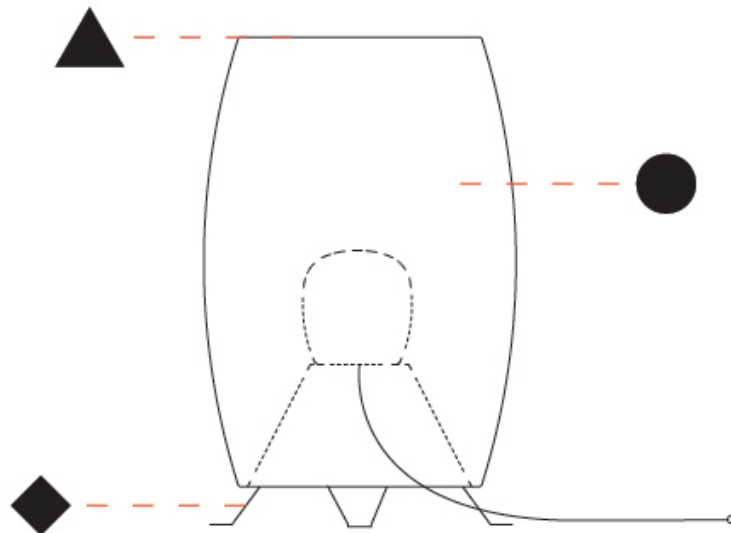

POMA PORTABLE

E114036-

PROJECT _____

TYPE _____

SPECIFIER _____

QUANTITY _____

DATE _____

E