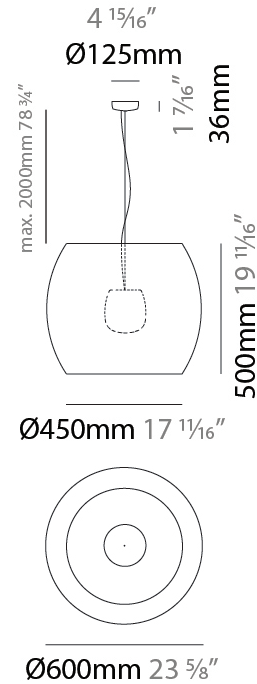

PROJECT	_____
TYPE	_____
SPECIFIER	_____
QUANTITY	_____
DATE	_____

POMA SUSPENSION

E111203-

base number	Finish Options	Finish Options	Finish Options

1. To build a product code in our configurator select the specify button on the base model # product page
2. To build a manual product code on this datasheet choose from the options listed below in blue font and add the suffix to the base model #

GENERAL

Series: Poma
Brand: Ole
Division: Exterior
Mounting Type: Suspension
Mounting Location: Ceiling
Subcategory: Ambient

PHYSICAL

Shape: Cylinder
Diameter (mm): 600
Diameter (in): 23 5/8
Height (mm): 500
Height (in): 19 11/16
Max. Overall Height (mm): 2500
Max. Overall Height (in): 98 7/16
Light Distribution: Direct
Fixture Finish: BEI / BLK / BLU / COG / DGN / GRY / MRN / MOC / MUS / OLV / SIL / STN / TER / WHI
Holder Finish: MWH / MBK
Accent Finish: WHI / BLK
Fixture Material: Fabric Cord / Metal
Cable Details: 2000mm Cable

ELECTRICAL

Number of Lamps: 1
Lamp Type: LED Retrofit
Lamp Shape: A19
Bulb Included: Bulb Not Included
Max. Wattage Per Lamp (W): 15
Lamp Base: E26
Input Voltage (V): 120

LED

OPTICAL

RATINGS AND CERTIFICATIONS

Certified By: Certified for North American Standards
IP rating: IP66