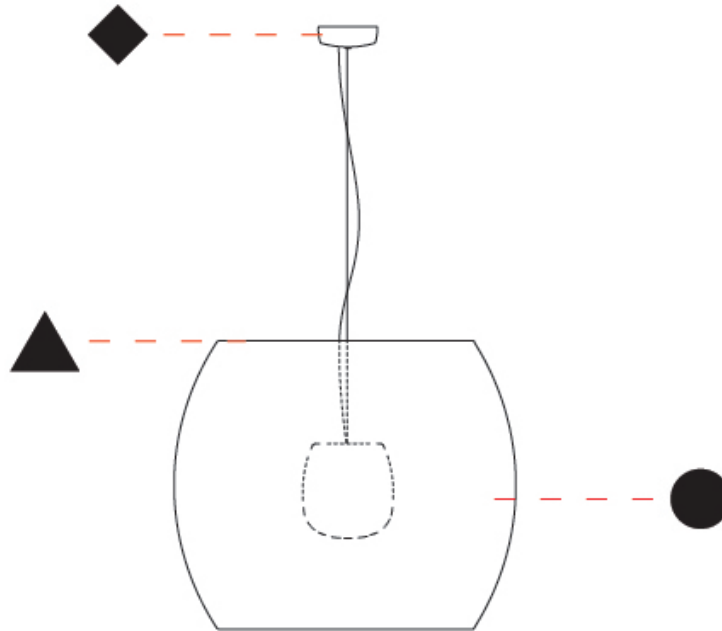

POMA SUSPENSION

E111203-

PROJECT

TYPE

SPECIFIER

QUANTITY

DATE

E