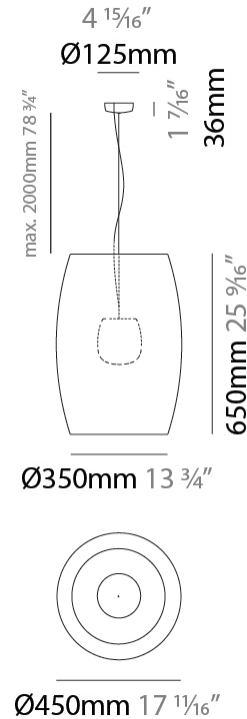

POMA SUSPENSION

E111202-

base number   Finish Options   Finish Options   Finish Options

1. To build a product code in our configurator select the specify button on the base model # product page
2. To build a manual product code on this datasheet choose from the options listed below in blue font and add the suffix to the base model #

GENERAL

Series: Poma
Brand: Ole
Division: Exterior
Mounting Type: Suspension
Mounting Location: Ceiling
Subcategory: Ambient

PHYSICAL

Shape: Cylinder
Diameter (mm): 450
Diameter (in): 17 ¹¹/₁₆
Height (mm): 650
Height (in): 25 ⁹/₁₆
Max. Overall Height (mm): 2650
Max. Overall Height (in): 104 ⁵/₁₆
Light Distribution: Direct
Fixture Finish: BEI / BLK / BLU / COG / DGN / GRY / MRN / MOC / MUS / OLV / SIL / STN / TER / WHI
Holder Finish: MWH / MBK
Accent Finish: WHI / BLK
Fixture Material: Fabric Cord / Metal
Cable Details: 2000mm Cable

ELECTRICAL

Number of Lamps: 1
Lamp Type: LED Retrofit
Lamp Shape: A19
Bulb Included: Bulb Not Included
Max. Wattage Per Lamp (W): 15
Lamp Base: E26
Input Voltage (V): 120
Upon Request: 277Vac / GU24

LED

OPTICAL

RATINGS AND CERTIFICATIONS

Certified By: Certified for North American Standards
IP rating: IP66