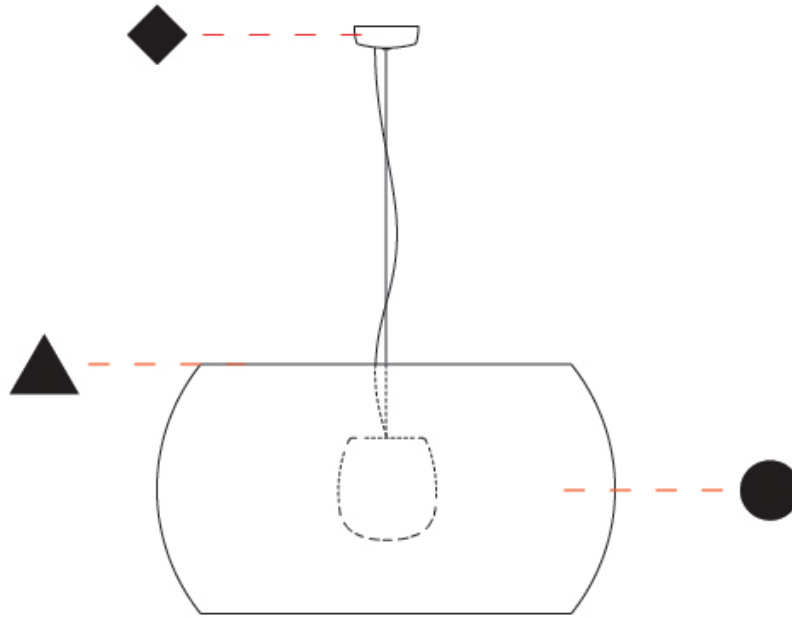

POMA SUSPENSION

E111204-

PROJECT

TYPE

SPECIFIER

QUANTITY

DATE

E