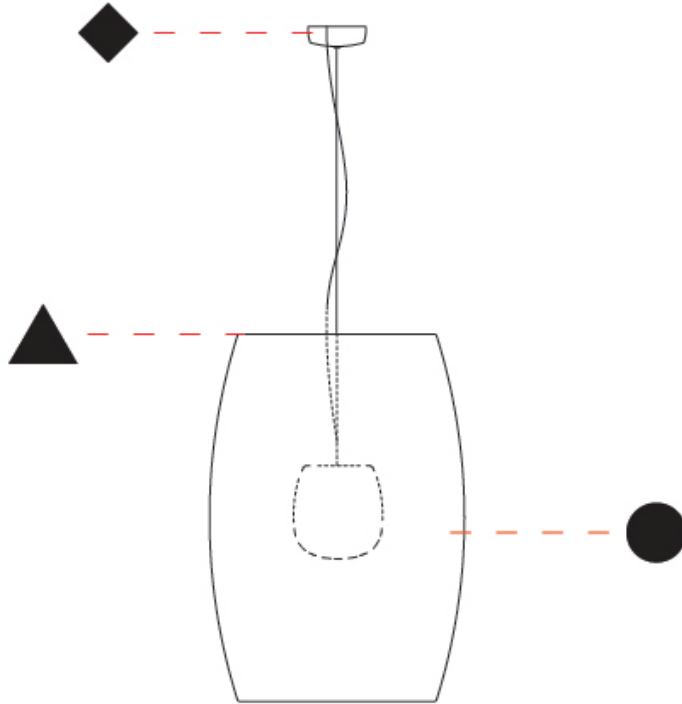

POMA SUSPENSION

E111202-

PROJECT

TYPE

SPECIFIER

QUANTITY

DATE

E