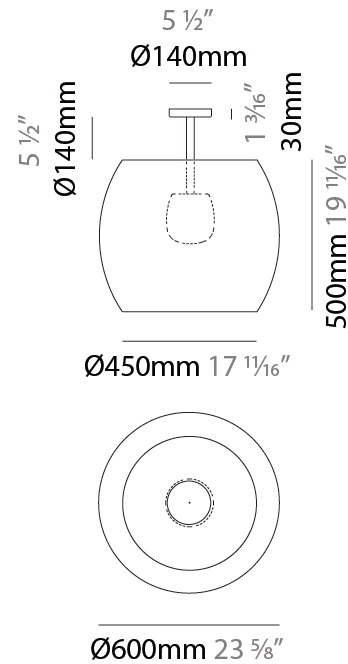

PROJECT	_____
TYPE	_____
SPECIFIER	_____
QUANTITY	_____
DATE	_____

POMA SURFACE

E112053-

base number	Finish Options	Finish Options	Finish Options

1. To build a product code in our configurator select the specify button on the base model # product page
2. To build a manual product code on this datasheet choose from the options listed below in blue font and add the suffix to the base model #

GENERAL

Series: Poma
Brand: Ole
Division: Exterior
Mounting Type: Surface
Mounting Location: Ceiling
Subcategory: Semi-Flush

PHYSICAL

Shape: Cylinder
Diameter (mm): 600
Diameter (in): 23 5/8
Height (mm): 670
Height (in): 26 3/8
Light Distribution: Direct
Fixture Finish: BEI / BLK / BLU / COG / DGN / GRY / MRN / MOC / MUS / OLV / SIL / STN / TER / WHI
Holder Finish: MWH / MBK
Accent Finish: WHI / BLK
Fixture Material: Fabric Cord / Metal

ELECTRICAL

Number of Lamps: 1
Lamp Type: LED Retrofit
Lamp Shape: A19
Bulb Included: Bulb Not Included
Max. Wattage Per Lamp (W): 15
Lamp Base: E26
Input Voltage (V): 120

LED

OPTICAL

RATINGS AND CERTIFICATIONS

Certified By: Certified for North American Standards
IP rating: IP66