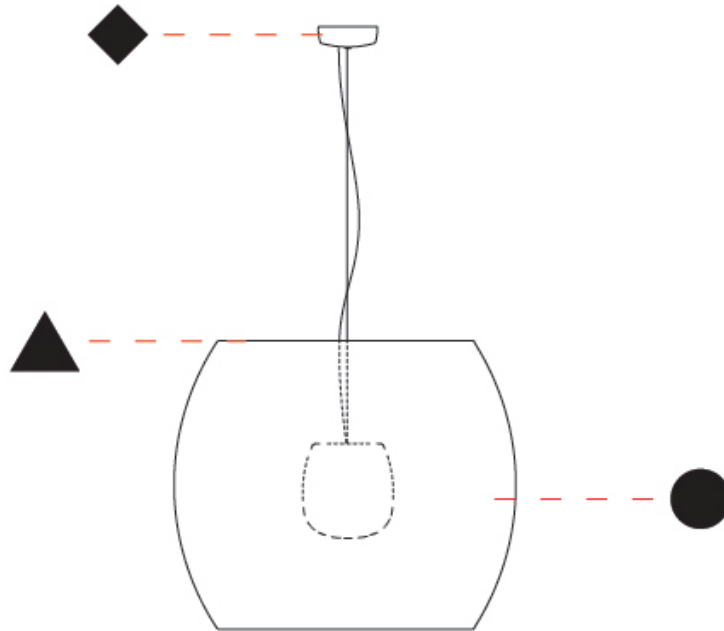

POMA SUSPENSION

E111203-

PROJECT
TYPE
SPECIFIER
QUANTITY
DATE

E