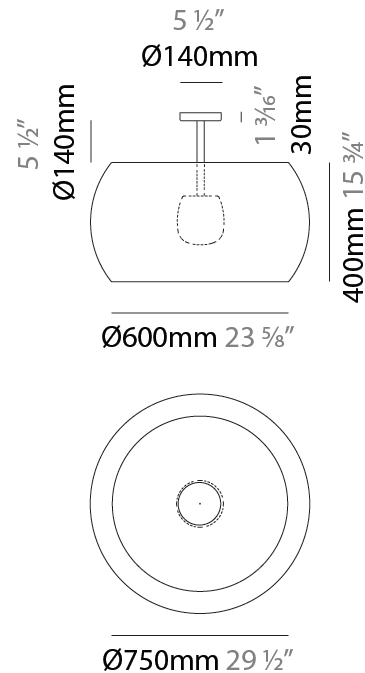

POMA SURFACE

E112054-

base number   Finish Options   Finish Options   Finish Options

1. To build a product code in our configurator select the specify button on the base model # product page
2. To build a manual product code on this datasheet choose from the options listed below in blue font and add the suffix to the base model #

GENERAL

Series: Poma
Brand: Ole
Division: Exterior
Mounting Type: Surface
Mounting Location: Ceiling
Subcategory: Semi-Flush

PHYSICAL

Shape: Drum
Diameter (mm): 750
Diameter (in): 29 1/2
Height (mm): 570
Height (in): 22 9/16
Light Distribution: Direct
Fixture Finish: BEI / BLK / BLU / COG / DGN / GRY / MRN / MOC / MUS / OLV / SIL / STN / TER / WHI
Holder Finish: MWH / MBK
Accent Finish: WHI / BLK
Fixture Material: Fabric Cord / Metal
Cable Details: 2000mm Cable

ELECTRICAL

Number of Lamps: 1
Lamp Type: LED Retrofit
Lamp Shape: A19
Bulb Included: Bulb Not Included
Max. Wattage Per Lamp (W): 15
Lamp Base: E26
Input Voltage (V): 120

LED

OPTICAL

RATINGS AND CERTIFICATIONS

Certified By: Certified for North American Standards
IP rating: IP66