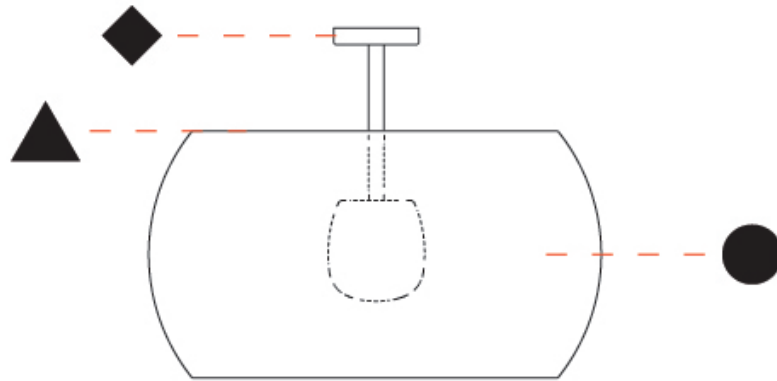

E112054-

PROJECT	_____
TYPE	_____
SPECIFIER	_____
QUANTITY	_____
DATE	_____