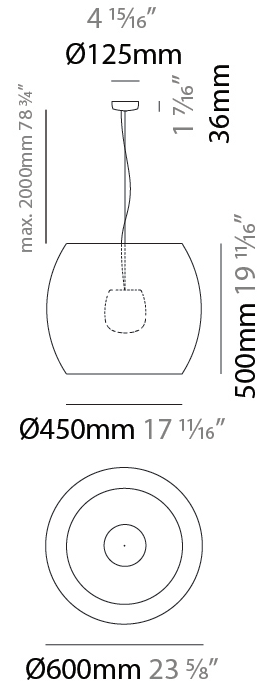

PROJECT	
TYPE	
SPECIFIER	
QUANTITY	
DATE	

POMA SUSPENSION

E111203-

base number	Finish Options	Finish Options	Finish Options

1. To build a product code in our configurator select the specify button on the base model # product page
2. To build a manual product code on this datasheet choose from the options listed below in blue font and add the suffix to the base model #

GENERAL

Series: Poma
Brand: Ole
Division: Exterior
Mounting Type: Suspension
Mounting Location: Ceiling
Subcategory: Ambient

PHYSICAL

Shape: Cylinder
Diameter (mm): 600
Diameter (in): 23 ⁵/₈
Height (mm): 500
Height (in): 19 ¹¹/₁₆
Max. Overall Height (mm): 2500
Max. Overall Height (in): 98 ⁷/₁₆
Light Distribution: Direct
Fixture Finish: BEI / BLK / BLU / COG / DGN / GRY / MRN / MOC / MUS / OLV / SIL / STN / TER / WHI
Holder Finish: MWH / MBK
Accent Finish: WHI / BLK
Fixture Material: Fabric Cord / Metal
Cable Details: 2000mm Cable

ELECTRICAL

Number of Lamps: 1
Lamp Type: LED Retrofit
Lamp Shape: A19
Bulb Included: Bulb Not Included
Max. Wattage Per Lamp (W): 15
Lamp Base: E26
Input Voltage (V): 120

LED

OPTICAL

RATINGS AND CERTIFICATIONS

Certified By: Certified for North American Standards
IP rating: IP66