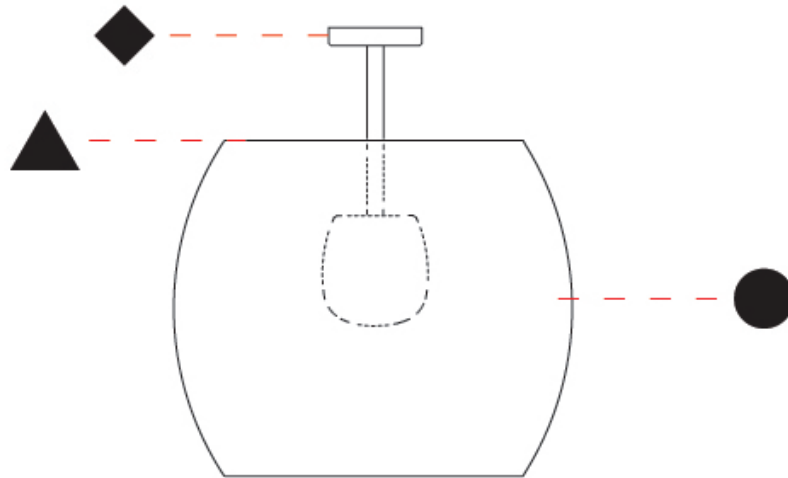

E112053-

PROJECT	_____
TYPE	_____
SPECIFIER	_____
QUANTITY	_____
DATE	_____

E