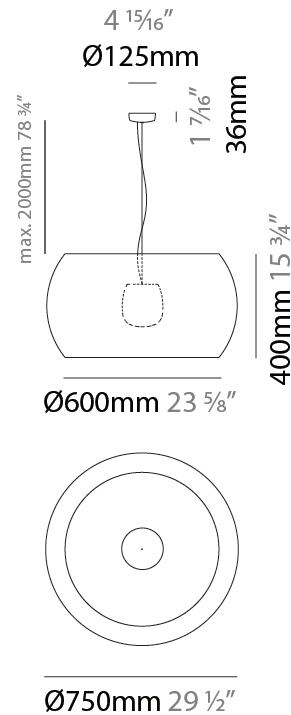

PROJECT	_____
TYPE	_____
SPECIFIER	_____
QUANTITY	_____
DATE	_____

POMA SUSPENSION

E111204-

base number	Finish Options	Finish Options	Finish Options

1. To build a product code in our configurator select the specify button on the base model # product page
2. To build a manual product code on this datasheet choose from the options listed below in blue font and add the suffix to the base model #

GENERAL

Series: Poma
Brand: Ole
Division: Exterior
Mounting Type: Suspension
Mounting Location: Ceiling
Subcategory: Ambient

PHYSICAL

Shape: Cylinder
Diameter (mm): 750
Diameter (in): 29 1/2
Height (mm): 400
Height (in): 15 3/4
Max. Overall Height (mm): 2400
Max. Overall Height (in): 4 1/2
Light Distribution: Direct
Fixture Finish: BEI / BLK / BLU / COG / DGN / GRY / MRN / MOC / MUS / OLV / SIL / STN / TER / WHI
Holder Finish: MWH / MBK
Accent Finish: WHI / BLK
Fixture Material: Fabric Cord / Metal
Cable Details: 2000mm Cable

ELECTRICAL

Number of Lamps: 1
Lamp Type: LED Retrofit
Lamp Shape: A19
Bulb Included: Bulb Not Included
Max. Wattage Per Lamp (W): 15
Lamp Base: E26
Input Voltage (V): 120

LED

OPTICAL

RATINGS AND CERTIFICATIONS

Certified By: Certified for North American Standards
IP rating: IP66