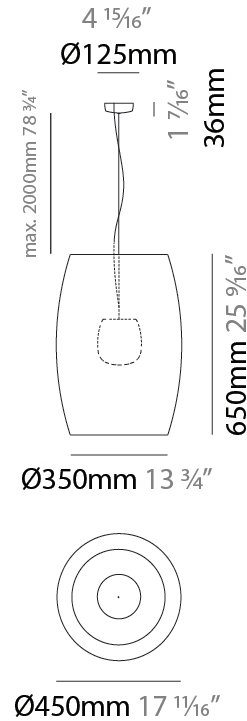

POMA SUSPENSION

E111202-

base number   Finish
Options

1. To build a product code in our configurator select the specify button on the base model # product page
2. To build a manual product code on this datasheet choose from the options listed below in blue font and add the suffix to the base model #

GENERAL

Series: Poma
Partner: Ole
Division: Exterior
Installation: Suspension
Product Type: Pendant
Mounting Location: Ceiling
Light Distribution: Direct

PHYSICAL

Shape: Cylinder
Diameter (mm): 450
Diameter (in): 17 ¹¹/₁₆
Height (mm): 650
Height (in): 25 ⁹/₁₆
Max. Overall Height (mm): 2650
Max. Overall Height (in): 104 ⁵/₁₆
Fixture Finish: BEI / BLK / BLU / COG / DGN / GRY / MRN / MOC / MUS / OLV / SIL / STN / TER / WHI
Holder Finish: MBK
Accent Finish: BLK
Fixture Material: Fabric Cord / Metal
Primary Material: Fabric - Recycled
Cable Details: 2000mm Cable
Upon Request: Matte White Holder

ELECTRICAL

Number of Lamps: 1
Lamp Type: LED Retrofit
Lamp Shape: A19
Bulb Included: Bulb Not Included
Max. Wattage Per Lamp (W): 15
Lamp Base: E26
Input Voltage (V): 120
Upon Request: 277Vac / GU24

LED

OPTICAL

RATINGS AND CERTIFICATIONS

Certified By: Certified for North American Standards
IP rating: IP66

PROJECT	_____
TYPE	_____
SPECIFIER	_____
QUANTITY	_____
DATE	_____