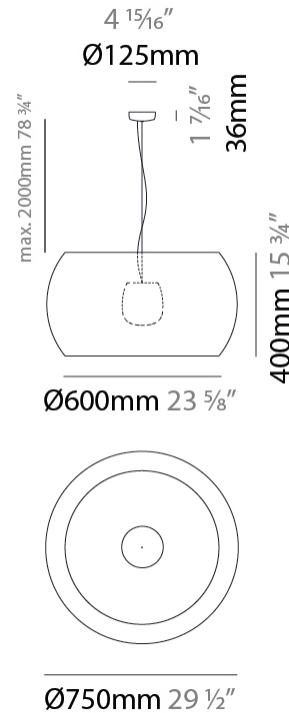

PROJECT	_____
TYPE	_____
SPECIFIER	_____
QUANTITY	_____
DATE	_____

POMA SUSPENSION

E111204-

base number   Finish
Options

1. To build a product code in our configurator select the specify button on the base model # product page
2. To build a manual product code on this datasheet choose from the options listed below in blue font and add the suffix to the base model #

GENERAL

Series: Poma _____
Partner: Ole _____
Division: Exterior _____
Installation: Suspension _____
Product Type: Pendant _____
Mounting Location: Ceiling _____
Light Distribution: Direct _____

PHYSICAL

Shape: Cylinder _____
Diameter (mm): 750 _____
Diameter (in): 29 1/2 _____
Height (mm): 400 _____
Height (in): 15 3/4 _____
Max. Overall Height (mm): 2400 _____
Max. Overall Height (in): 4 1/2 _____
Fixture Finish: [BEI](#) / [BLK](#) / [BLU](#) / [COG](#) / [DGN](#) / [GRY](#) / [MRN](#) / [MOC](#) / [MUS](#) / [OLV](#) / [SIL](#) / [STN](#) / [TER](#) / [WHI](#) _____
Holder Finish: [MBK](#) _____
Accent Finish: [BLK](#) _____
Fixture Material: [Fabric Cord](#) / [Metal](#) _____
Primary Material: [Fabric - Recycled](#) _____
Cable Details: [2000mm Cable](#) _____
Upon Request: [Matte White Holder](#) _____

ELECTRICAL

Number of Lamps: 1 _____
Lamp Type: [LED Retrofit](#) _____
Lamp Shape: [A19](#) _____
Bulb Included: [Bulb Not Included](#) _____
Max. Wattage Per Lamp (W): 15 _____
Lamp Base: [E26](#) _____
Input Voltage (V): 120 _____

LED

OPTICAL

RATINGS AND CERTIFICATIONS

Certified By: [Certified for North American Standards](#) _____
IP rating: [IP66](#) _____