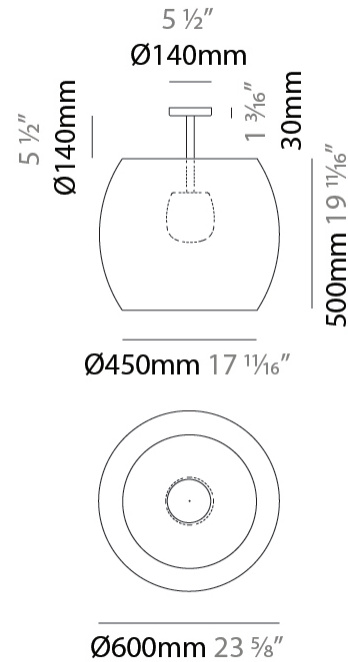

GENERAL

Series: Poma
Partner: Ole
Division: Exterior
Installation: Suspension
Product Type: Pendant
Mounting Location: Ceiling
Light Distribution: Direct

PHYSICAL

Shape: Cylinder
Diameter (mm): 450
Diameter (in): 17 ¹¹/₁₆
Height (mm): 650
Height (in): 25 ⁹/₁₆
Max. Overall Height (mm): 2650
Max. Overall Height (in): 104 ⁵/₁₆
Fixture Finish: BEI / BLK / BLU / COG / DGN / GRY / MRN / MOC / MUS / OLV / SIL / STN / TER / WHI
Holder Finish: MBK
Accent Finish: BLK
Fixture Material: Fabric Cord / Metal
Primary Material: Fabric - Recycled
Cable Details: 2000mm Cable
Upon Request: Matte White Holder

PHYSICAL

Shape: Cylinder _____
 Diameter (mm): 750 _____
 Diameter (in): 29 1/2 _____
 Height (mm): 400 _____
 Height (in): 15 3/4 _____
 Max. Overall Height (mm): 2400 _____
 Max. Overall Height (in): 4 1/2 _____
 Fixture Finish: [BEI](#) / [BLK](#) / [BLU](#) / [COG](#) / [DGN](#) / [GRY](#) / [MRN](#) / [MOC](#) / [MUS](#) / [OLV](#) / [SIL](#) / [STN](#) / [TER](#) / [WHI](#) _____
 Holder Finish: [MBK](#) _____
 Accent Finish: [BLK](#) _____
 Fixture Material: [Fabric Cord](#) / [Metal](#) _____
 Primary Material: [Fabric - Recycled](#) _____
 Cable Details: [2000mm Cable](#) _____
 Upon Request: [Matte White Holder](#) _____

GENERAL

Series: Poma
 Partner: Ole
 Division: Exterior
 Installation: Surface
 Product Type: Ceiling Surface
 Mounting Location: Ceiling
 Light Distribution: Direct

PHYSICAL

Shape: Cylinder
 Diameter (mm): 600
 Diameter (in): 23 7/8
 Height (mm): 670
 Height (in): 26 3/8
 Fixture Finish: BEI / BLK / BLU / COG / DGN / GRY / MRN / MOC / MUS /
 OLV / SIL / STN / TER / WHI
 Holder Finish: MBK
 Accent Finish: BLK
 Fixture Material: Fabric Cord / Metal
 Primary Material: Fabric - Recycled
 Upon Request: Matte White Holder