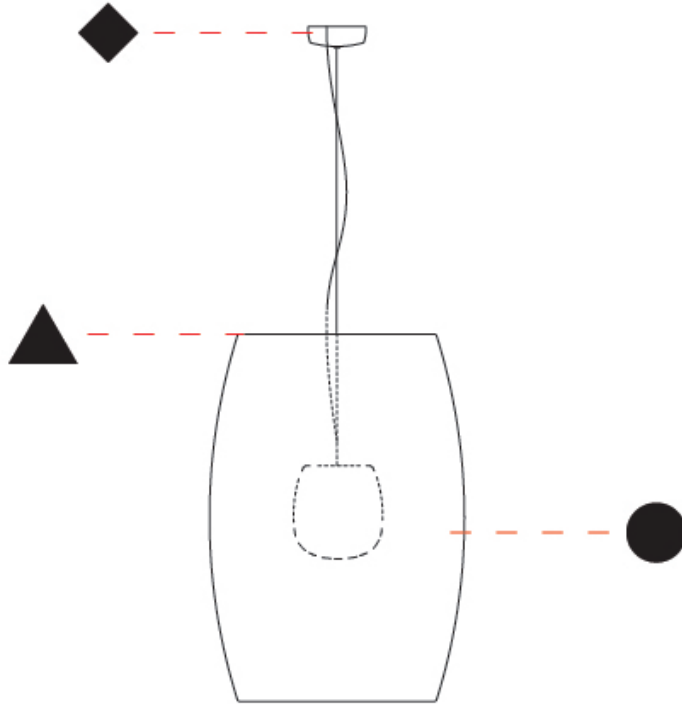

POMA SUSPENSION

E111202-

PROJECT	_____
TYPE	_____
SPECIFIER	_____
QUANTITY	_____
DATE	_____

E