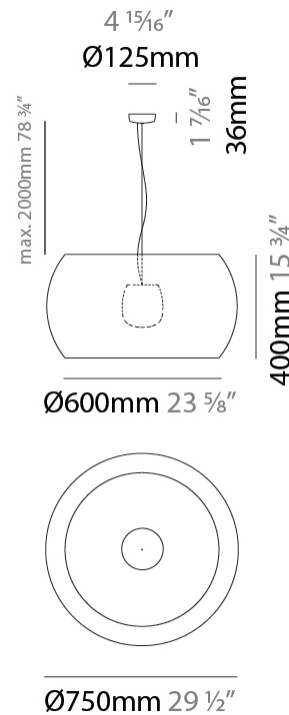

PROJECT	_____
TYPE	_____
SPECIFIER	_____
QUANTITY	_____
DATE	_____

POMA SUSPENSION

E111204-

base number   Finish
Options

1. To build a product code in our configurator select the specify button on the base model # product page
2. To build a manual product code on this datasheet choose from the options listed below in blue font and add the suffix to the base model #

GENERAL

Series: Poma _____
Partner: Ole _____
Division: Exterior _____
Installation: Suspension _____
Product Type: Pendant _____
Mounting Location: Ceiling _____
Light Distribution: Direct _____

PHYSICAL

Shape: Cylinder _____
Diameter (mm): 750 _____
Diameter (in): 29 1/2 _____
Height (mm): 400 _____
Height (in): 15 3/4 _____
Max. Overall Height (mm): 2400 _____
Max. Overall Height (in): 4 1/2 _____
Fixture Finish: [BEI](#) / [BLK](#) / [BLU](#) / [COG](#) / [DGN](#) / [GRY](#) / [MRN](#) / [MOC](#) / [MUS](#) / [OLV](#) / [SIL](#) / [STN](#) / [TER](#) / [WHI](#) _____
Holder Finish: [MBK](#) _____
Accent Finish: [BLK](#) _____
Fixture Material: [Fabric Cord](#) / [Metal](#) _____
Primary Material: [Fabric - Recycled](#) _____
Cable Details: [2000mm Cable](#) _____
Upon Request: [Matte White Holder](#) _____

ELECTRICAL

Number of Lamps: 1 _____
Lamp Type: [LED Retrofit](#) _____
Lamp Shape: [A19](#) _____
Bulb Included: [Bulb Not Included](#) _____
Max. Wattage Per Lamp (W): 15 _____
Lamp Base: [E26](#) _____
Input Voltage (V): 120 _____

LED

OPTICAL

RATINGS AND CERTIFICATIONS

Certified By: [Certified for North American Standards](#) _____
IP rating: [IP66](#) _____