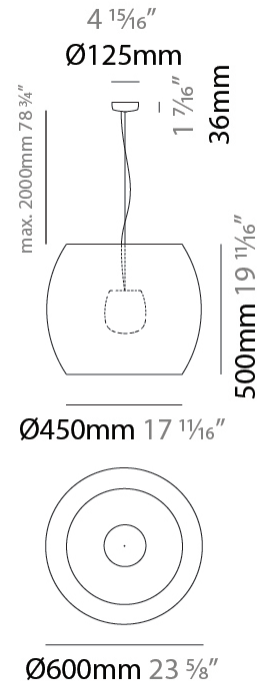

PROJECT	_____
TYPE	_____
SPECIFIER	_____
QUANTITY	_____
DATE	_____

POMA SUSPENSION

E111203-

base number   Finish
Options

1. To build a product code in our configurator select the specify button on the base model # product page
2. To build a manual product code on this datasheet choose from the options listed below in blue font and add the suffix to the base model #

GENERAL

Series: Poma _____
Partner: Ole _____
Division: Exterior _____
Installation: Suspension _____
Product Type: Pendant _____
Mounting Location: Ceiling _____
Light Distribution: Direct _____

PHYSICAL

Shape: Cylinder _____
Diameter (mm): 600 _____
Diameter (in): 23 ⁵/₈ _____
Height (mm): 500 _____
Height (in): 19 ¹¹/₁₆ _____
Max. Overall Height (mm): 2500 _____
Max. Overall Height (in): 98 ⁷/₁₆ _____
Fixture Finish: [BEI](#) / [BLK](#) / [BLU](#) / [COG](#) / [DGN](#) / [GRY](#) / [MRN](#) / [MOC](#) / [MUS](#) / [OLV](#) / [SIL](#) / [STN](#) / [TER](#) / [WHI](#) _____
Holder Finish: MBK _____
Accent Finish: BLK _____
Fixture Material: Fabric Cord / Metal _____
Primary Material: Fabric - Recycled _____
Cable Details: 2000mm Cable _____
Upon Request: Matte White Holder _____

ELECTRICAL

Number of Lamps: 1 _____
Lamp Type: LED Retrofit _____
Lamp Shape: A19 _____
Bulb Included: Bulb Not Included _____
Max. Wattage Per Lamp (W): 15 _____
Lamp Base: E26 _____
Input Voltage (V): 120 _____

LED

OPTICAL

RATINGS AND CERTIFICATIONS

Certified By: Certified for North American Standards _____
IP rating: IP66 _____