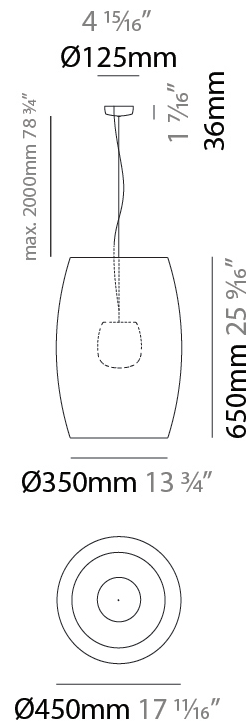

POMA SUSPENSION

E111202-

base number   Finish
Options

1. To build a product code in our configurator select the specify button on the base model # product page
2. To build a manual product code on this datasheet choose from the options listed below in blue font and add the suffix to the base model #

GENERAL

Series: Poma
Partner: Ole
Division: Exterior
Installation: Suspension
Product Type: Pendant
Mounting Location: Ceiling
Light Distribution: Direct

PHYSICAL

Shape: Cylinder
Diameter (mm): 450
Diameter (in): 17 ¹¹/₁₆
Height (mm): 650
Height (in): 25 ⁹/₁₆
Max. Overall Height (mm): 2650
Max. Overall Height (in): 104 ⁵/₁₆
Fixture Finish: BEI / BLK / BLU / COG / DGN / GRY / MRN / MOC / MUS / OLV / SIL / STN / TER / WHI
Holder Finish: MBK
Accent Finish: BLK
Fixture Material: Fabric Cord / Metal
Primary Material: Fabric - Recycled
Cable Details: 2000mm Cable
Upon Request: Matte White Holder

ELECTRICAL

Number of Lamps: 1
Lamp Type: LED Retrofit
Lamp Shape: A19
Bulb Included: Bulb Not Included
Max. Wattage Per Lamp (W): 15
Lamp Base: E26
Input Voltage (V): 120
Upon Request: 277Vac / GU24

LED

OPTICAL

RATINGS AND CERTIFICATIONS

Certified By: Certified for North American Standards
IP rating: IP66

PROJECT
TYPE
SPECIFIER
QUANTITY
DATE