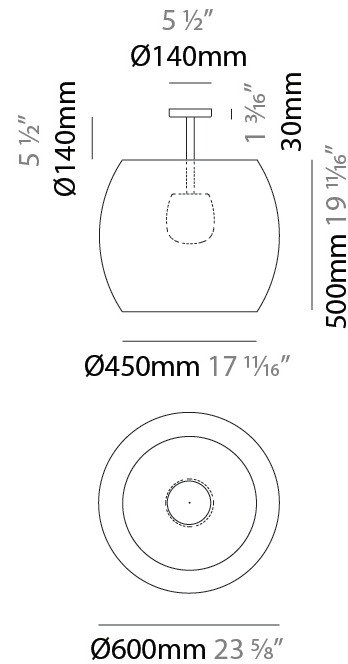

POMA SURFACE

E112053-

base number   Finish Options   Finish Options   Finish Options

1. To build a product code in our configurator select the specify button on the base model # product page
2. To build a manual product code on this datasheet choose from the options listed below in blue font and add the suffix to the base model #

GENERAL

Series: Poma
Brand: Ole
Division: Exterior
Mounting Type: Surface
Mounting Location: Ceiling
Subcategory: Semi-Flush

PHYSICAL

Shape: Cylinder
Diameter (mm): 600
Diameter (in): 23 ⁵/₈
Height (mm): 670
Height (in): 26 ³/₈
Light Distribution: Direct
Fixture Finish: BEI / BLK / BLU / COG / DGN / GRY / MRN / MOC / MUS / OLV / SIL / STN / TER / WHI
Holder Finish: MWH / MBK
Accent Finish: WHI / BLK
Fixture Material: Fabric Cord / Metal

ELECTRICAL

Number of Lamps: 1
Lamp Type: LED Retrofit
Lamp Shape: A19
Bulb Included: Bulb Not Included
Max. Wattage Per Lamp (W): 15
Lamp Base: E26
Input Voltage (V): 120

LED

OPTICAL

RATINGS AND CERTIFICATIONS

Certified By: Certified for North American Standards
IP rating: IP66

PROJECT
TYPE
SPECIFIER
QUANTITY
DATE