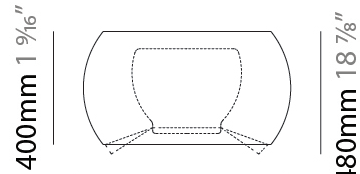

GENERAL

Series: Poma
 Brand: Ole
 Division: Exterior
 Mounting Type: Surface
 Mounting Location: Ceiling
 Subcategory: Semi-Flush

PHYSICAL

Shape: Drum
 Diameter (mm): 750
 Diameter (in): 29 1/2
 Height (mm): 570
 Height (in): 22 9/16
 Light Distribution: Direct
 Fixture Finish: BEI / BLK / BLU / COG / DGN / GRY / MRN / MOC / MUS / OLV / SIL / STN / TER / WHI
 Holder Finish: MWH / MBK
 Accent Finish: WHI / BLK
 Fixture Material: Fabric Cord / Metal
 Cable Details: 2000mm Cable

GENERAL

Series: Poma
Brand: Ole
Division: Exterior
Mounting Type: Portable
Mounting Location: Floor
Subcategory: Ambient

PHYSICAL

Shape: Drum
Diameter (mm): 750
Diameter (in): 29 1/2
Height (mm): 480
Height (in): 18 7/8
Light Distribution: Direct
Fixture Finish: BEI / BLK / BLU / COG / DGN / GRY / MRN / MOC / MUS / OLV / SIL / STN / TER / WHI
Holder Finish: WHI / BLK
Accent Finish: GBL / GWT
Fixture Material: Fabric Cord / Metal

Certified By: Certified for North American Standards
IP rating: IP66

Ø750mm 29 1/2"

POMA PORTABLE

E114037-

PROJECT

TYPE

SPECIFIER

QUANTITY