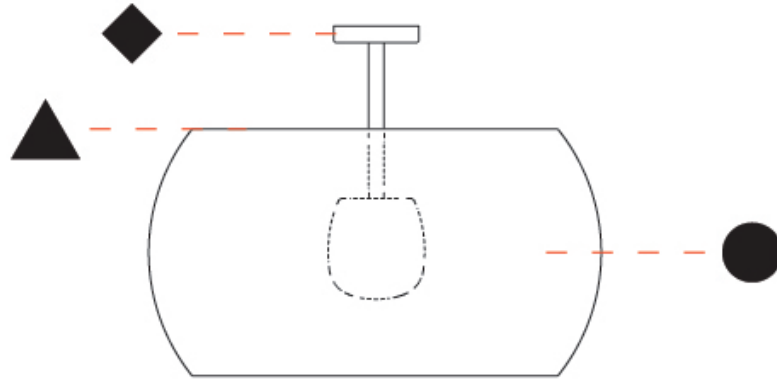

POMA SURFACE

E112054-

PROJECT

TYPE

SPECIFIER

QUANTITY

DATE