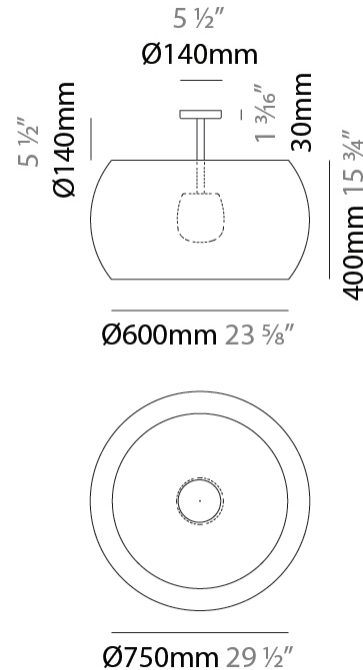

POMA SURFACE

E112054-

base number   Finish Options   Finish Options   Finish Options

1. To build a product code in our configurator select the specify button on the base model # product page
2. To build a manual product code on this datasheet choose from the options listed below in blue font and add the suffix to the base model #

GENERAL

Series: Poma
Brand: Ole
Division: Exterior
Mounting Type: Surface
Mounting Location: Ceiling
Subcategory: Semi-Flush

PHYSICAL

Shape: Drum
Diameter (mm): 750
Diameter (in): 29 1/2
Height (mm): 570
Height (in): 22 9/16
Light Distribution: Direct
Fixture Finish: BEI / BLK / BLU / COG / DGN / GRY / MRN / MOC / MUS / OLV / SIL / STN / TER / WHI
Holder Finish: MWH / MBK
Accent Finish: WHI / BLK
Fixture Material: Fabric Cord / Metal
Cable Details: 2000mm Cable

ELECTRICAL

Number of Lamps: 1
Lamp Type: LED Retrofit
Lamp Shape: A19
Bulb Included: Bulb Not Included
Max. Wattage Per Lamp (W): 15
Lamp Base: E26
Input Voltage (V): 120

LED

OPTICAL

RATINGS AND CERTIFICATIONS

Certified By: Certified for North American Standards
IP rating: IP66

PROJECT _____
TYPE _____
SPECIFIER _____
QUANTITY _____
DATE _____