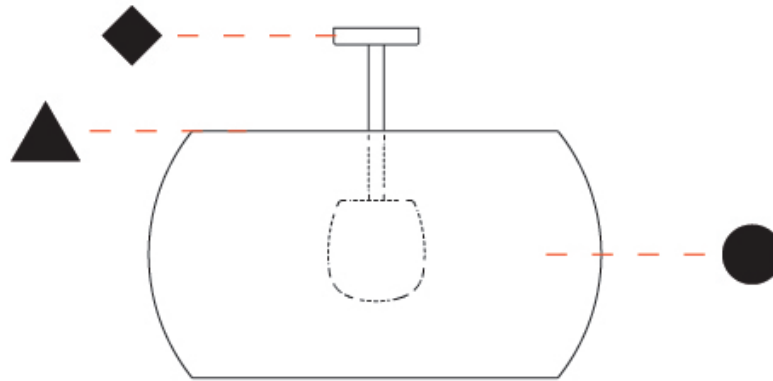

E112054-

PROJECT

TYPE

SPECIFIER

QUANTITY

DATE

E