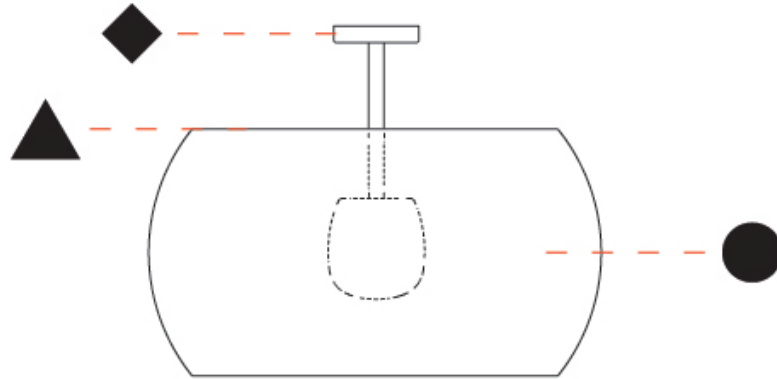

E112054-

PROJECT

TYPE

SPECIFIER

QUANTITY

DATE

E