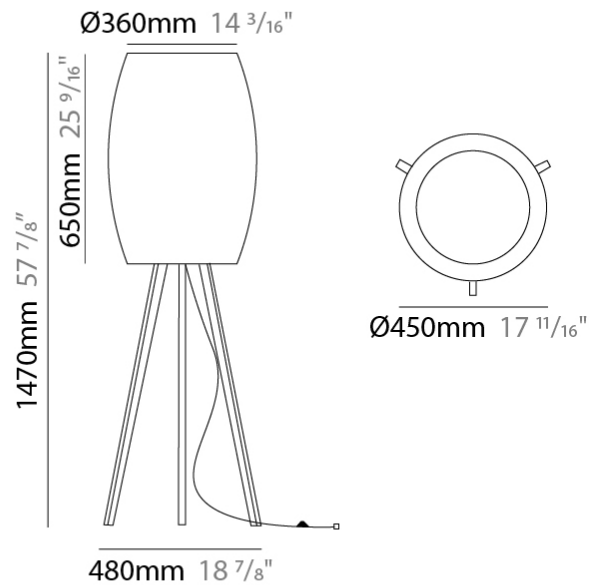

PROJECT	
TYPE	
SPECIFIER	
QUANTITY	
DATE	

POMA PORTABLE

D114014-

base number   Finish
Options

1. To build a product code in our configurator select the specify button on the base model # product page
2. To build a manual product code on this datasheet choose from the options listed below in blue font and add the suffix to the base model #

GENERAL

Series: Poma
Brand: Ole
Division: Design
Mounting Type: Portable
Mounting Location: Floor
Subcategory: Ambient

PHYSICAL

Shape: Cylinder
Diameter (mm): 450
Diameter (in): 17 ¹¹/₁₆
Height (mm): 1470
Height (in): 57 ⁷/₈
Light Distribution: Direct
Fixture Finish: BEI / BLK / BLU / COG / DGN / GRY / MRN / MOC / MUS / OLV / SIL / STN / TER / WHI
Holder Finish: Natural Wood
Fixture Material: Metal / Wood / Fabric Cord
Upon Request: Other fabric cord colors available upon request (see downloadable finish chart)

ELECTRICAL

Number of Lamps: 1
Lamp Type: LED Retrofit
Lamp Shape: A19
Bulb Included: Bulb Not Included
Max. Wattage Per Lamp (W): 15
Lamp Base: E26
Input Voltage (V): 120
Upon Request: 277Vac / GU24

LED

OPTICAL

RATINGS AND CERTIFICATIONS

Certified By: Certified for North American Standards
IP rating: IP20