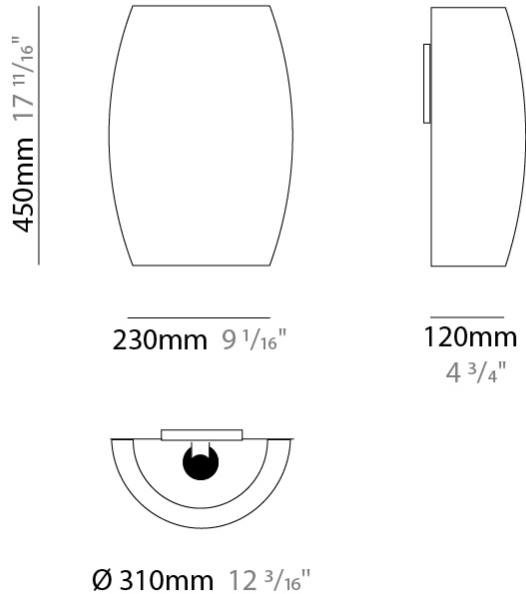

PROJECT	_____
TYPE	_____
SPECIFIER	_____
QUANTITY	_____
DATE	_____

POMA SURFACE

D113031-

base number   Finish Options   -   Finish Options

1. To build a product code in our configurator select the specify button on the base model # product page
2. To build a manual product code on this datasheet choose from the options listed below in blue font and add the suffix to the base model #

GENERAL

Series: Poma
Brand: Ole
Division: Design
Mounting Type: Surface
Mounting Location: Wall
Subcategory: Ambient

PHYSICAL

Shape: Cylinder
Length (mm): 310
Length (in): 12 ³/₁₆
Height (mm): 450
Depth (mm): 120
Height (in): 17 ¹¹/₁₆
Depth (in): 4 ³/₄
Light Distribution: Direct
Fixture Finish: BEI / BLK / BLU / COG / DGN / GRY / MRN / MOC / MUS / OLV / SIL / STN / TER / WHI
Holder Finish: MWH / MBK
Fixture Material: Fabric Cord / Metal
Upon Request: Other fabric cord colors available upon request (see downloadable finish chart)

ELECTRICAL

Number of Lamps: 1
Lamp Type: LED Retrofit
Bulb Included: Bulb Not Included
Max. Wattage Per Lamp (W): 15
Lamp Base: E26
Input Voltage (V): 120
Upon Request: 277Vac / GU24

LED

OPTICAL

RATINGS AND CERTIFICATIONS

Certified By: Certified for North American Standards
IP rating: IP20